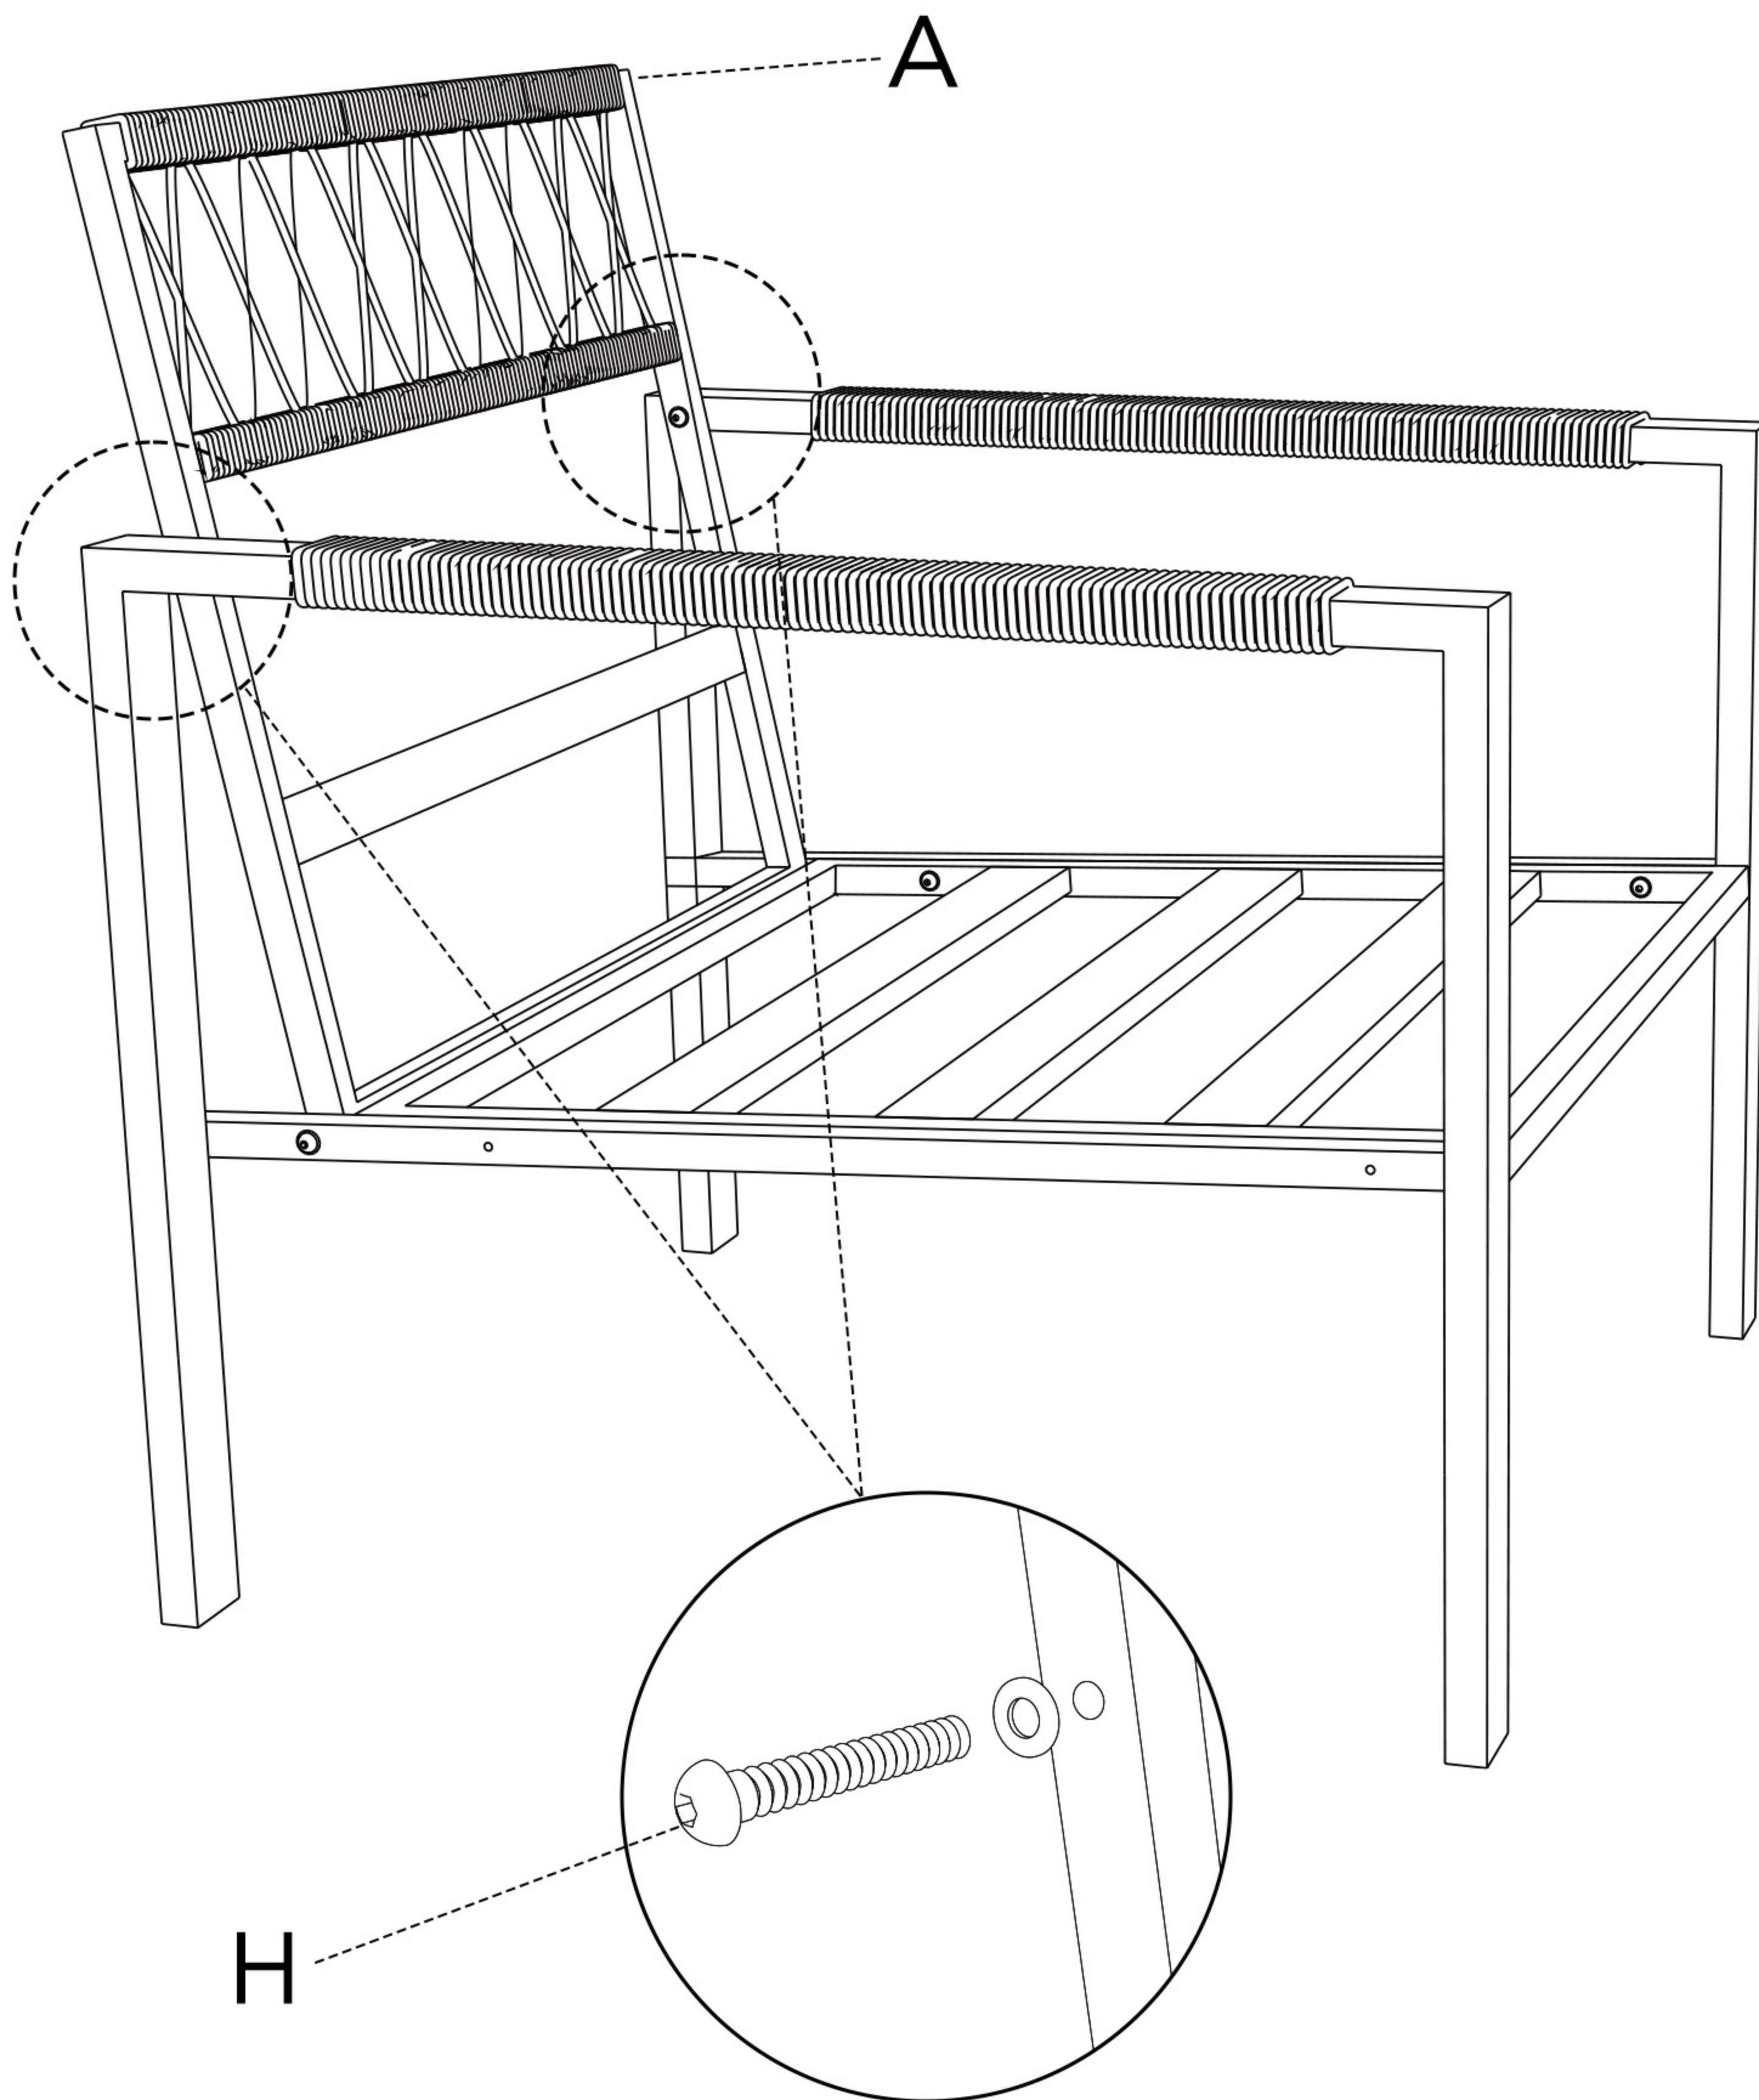

STEP 2

Attach Armrest[B&C] to the Seat Back[A] , with 2pcs M6X30mm bolts[H] and Washers.

A x1 **H** x2