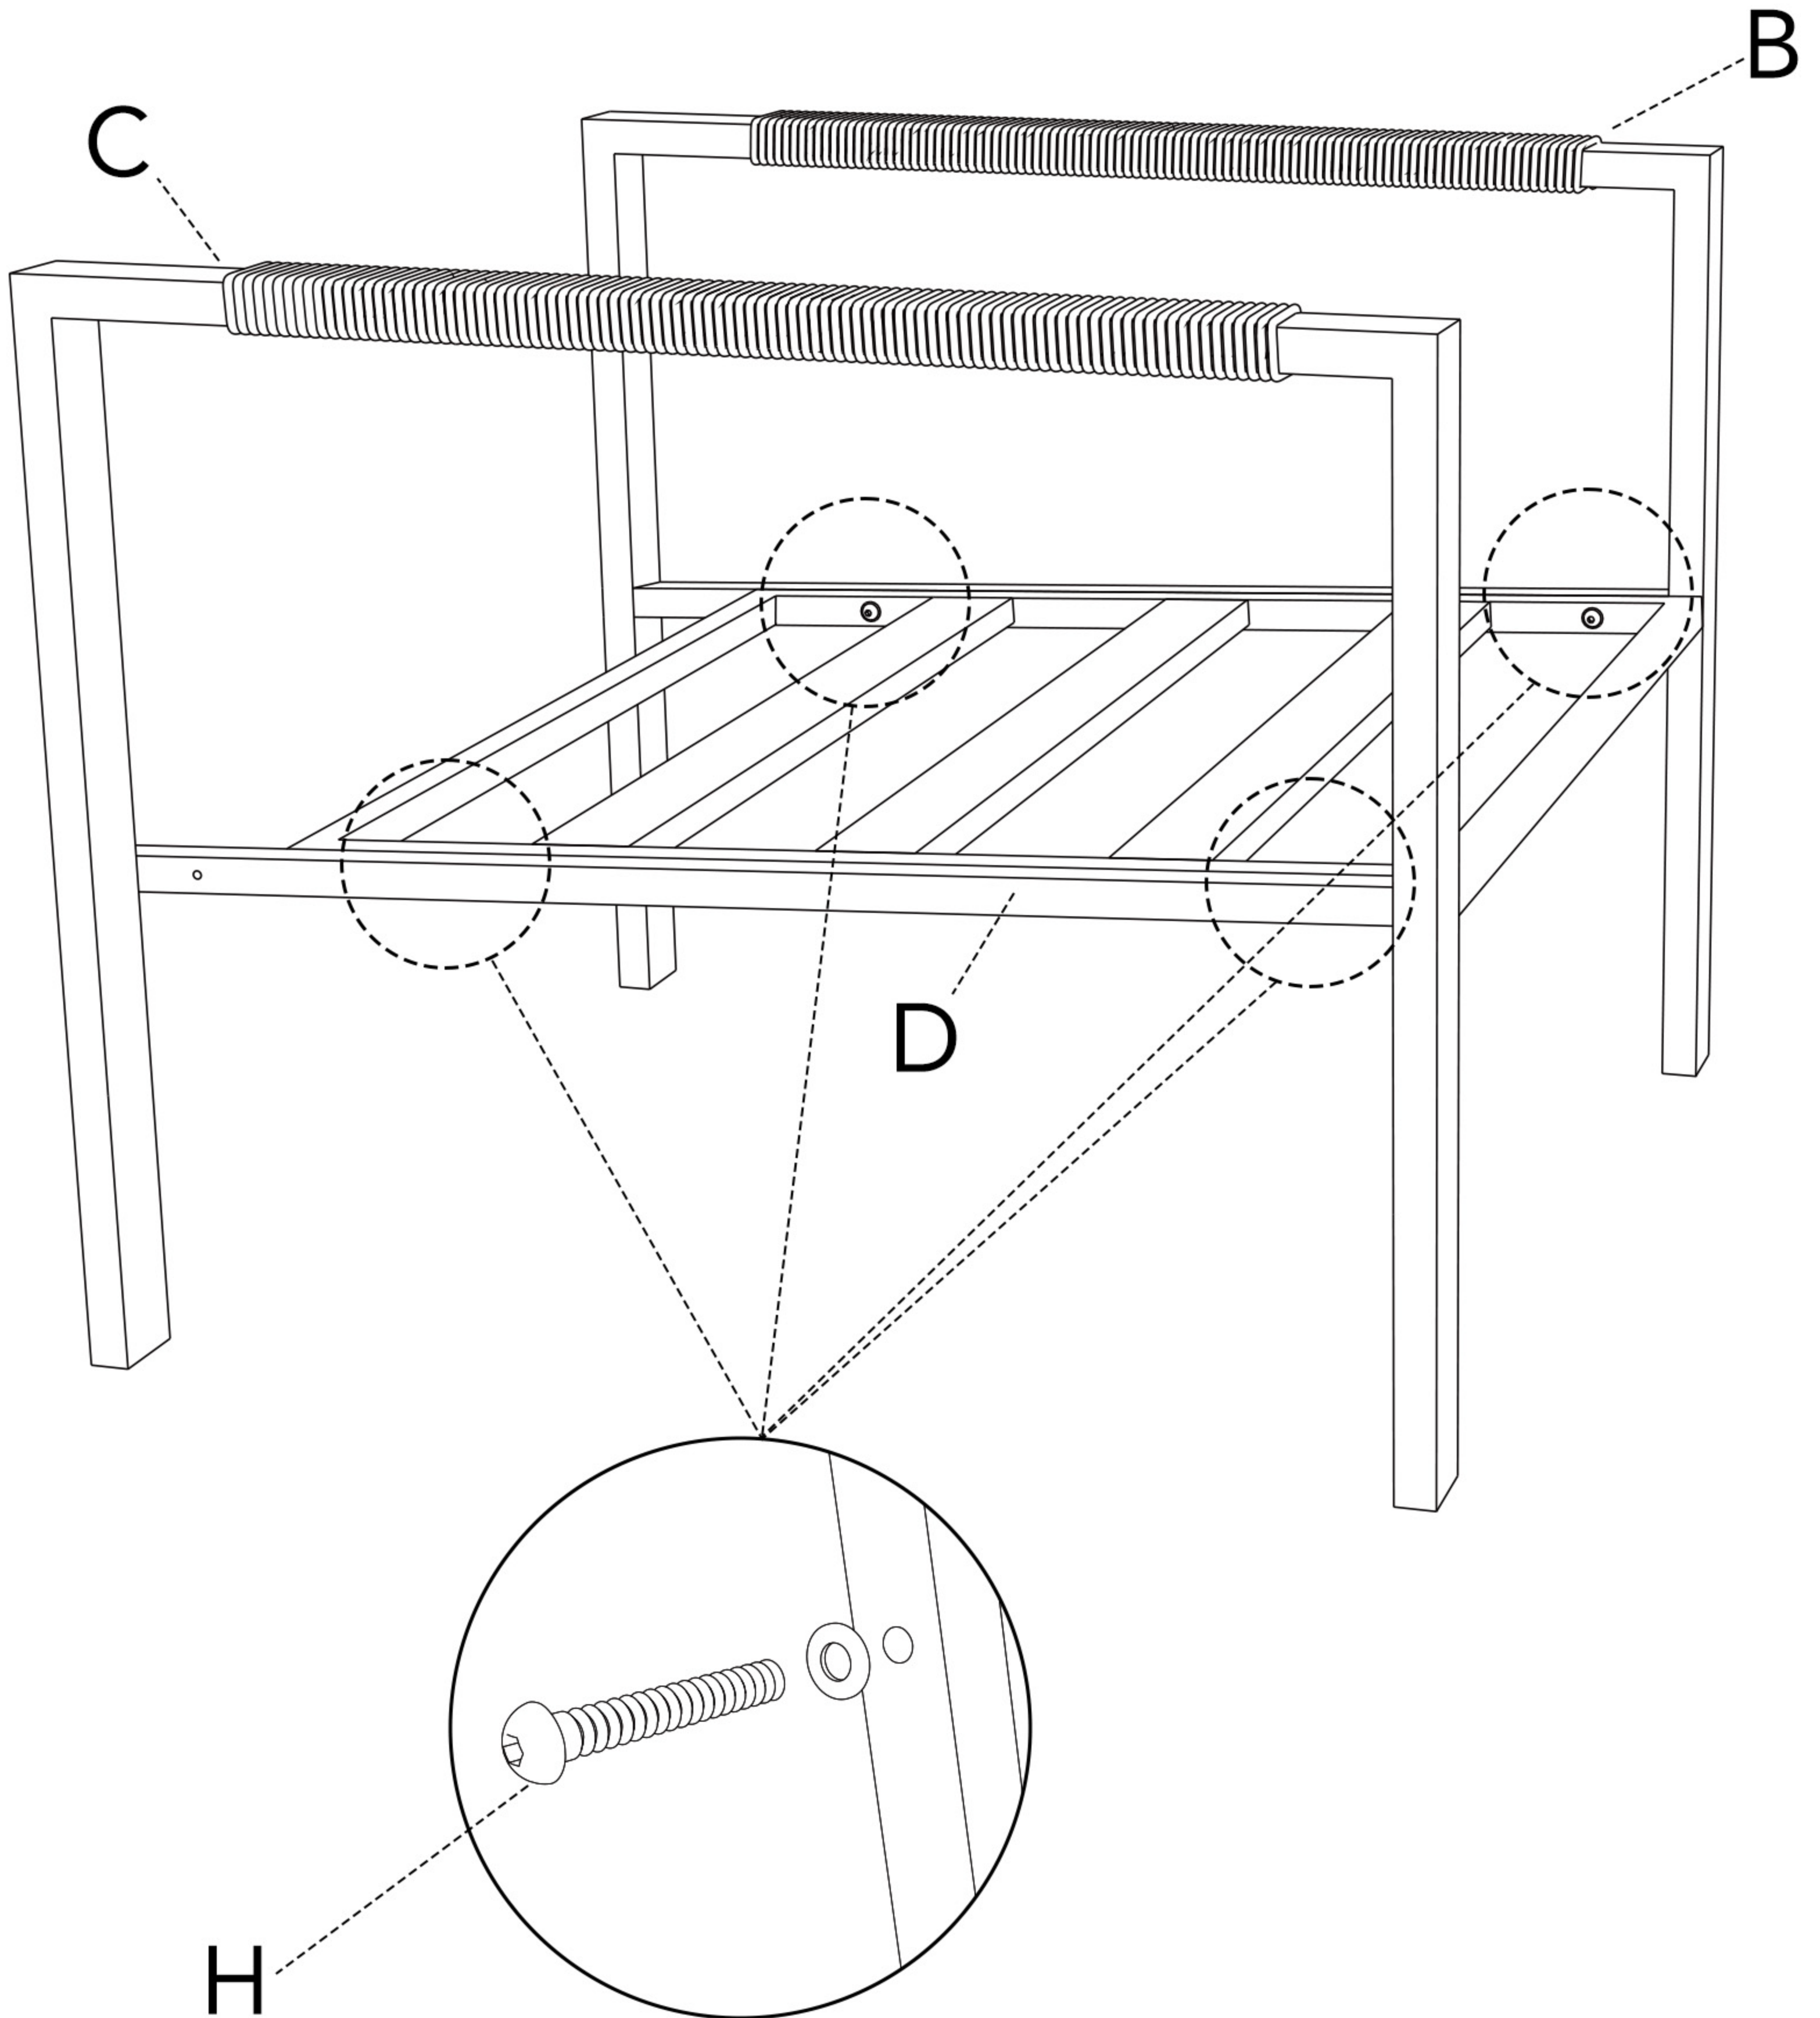

Cap

x24

Tools

Allen Wrench

ASSEMBLING THE ARMCHAIR

STEP 1

Attach Armrest[B&C] to the Seat Plate[D] , with 4pcs M6X30mm bolts[H] and Washers.

B x1 **C** x1 **D** x1 **H** x4

STEP 2

Attach Armrest[B&C] to the Seat Back[A] , with 2pcs M6X30mm bolts[H] and Washers.

A x1 **H** x2

STEP 3

Attach Seat Back[A] to the Seat Plate[D], with 2pcs M6X30mm bolts[H] and Washers. Fasten the cap after installation.