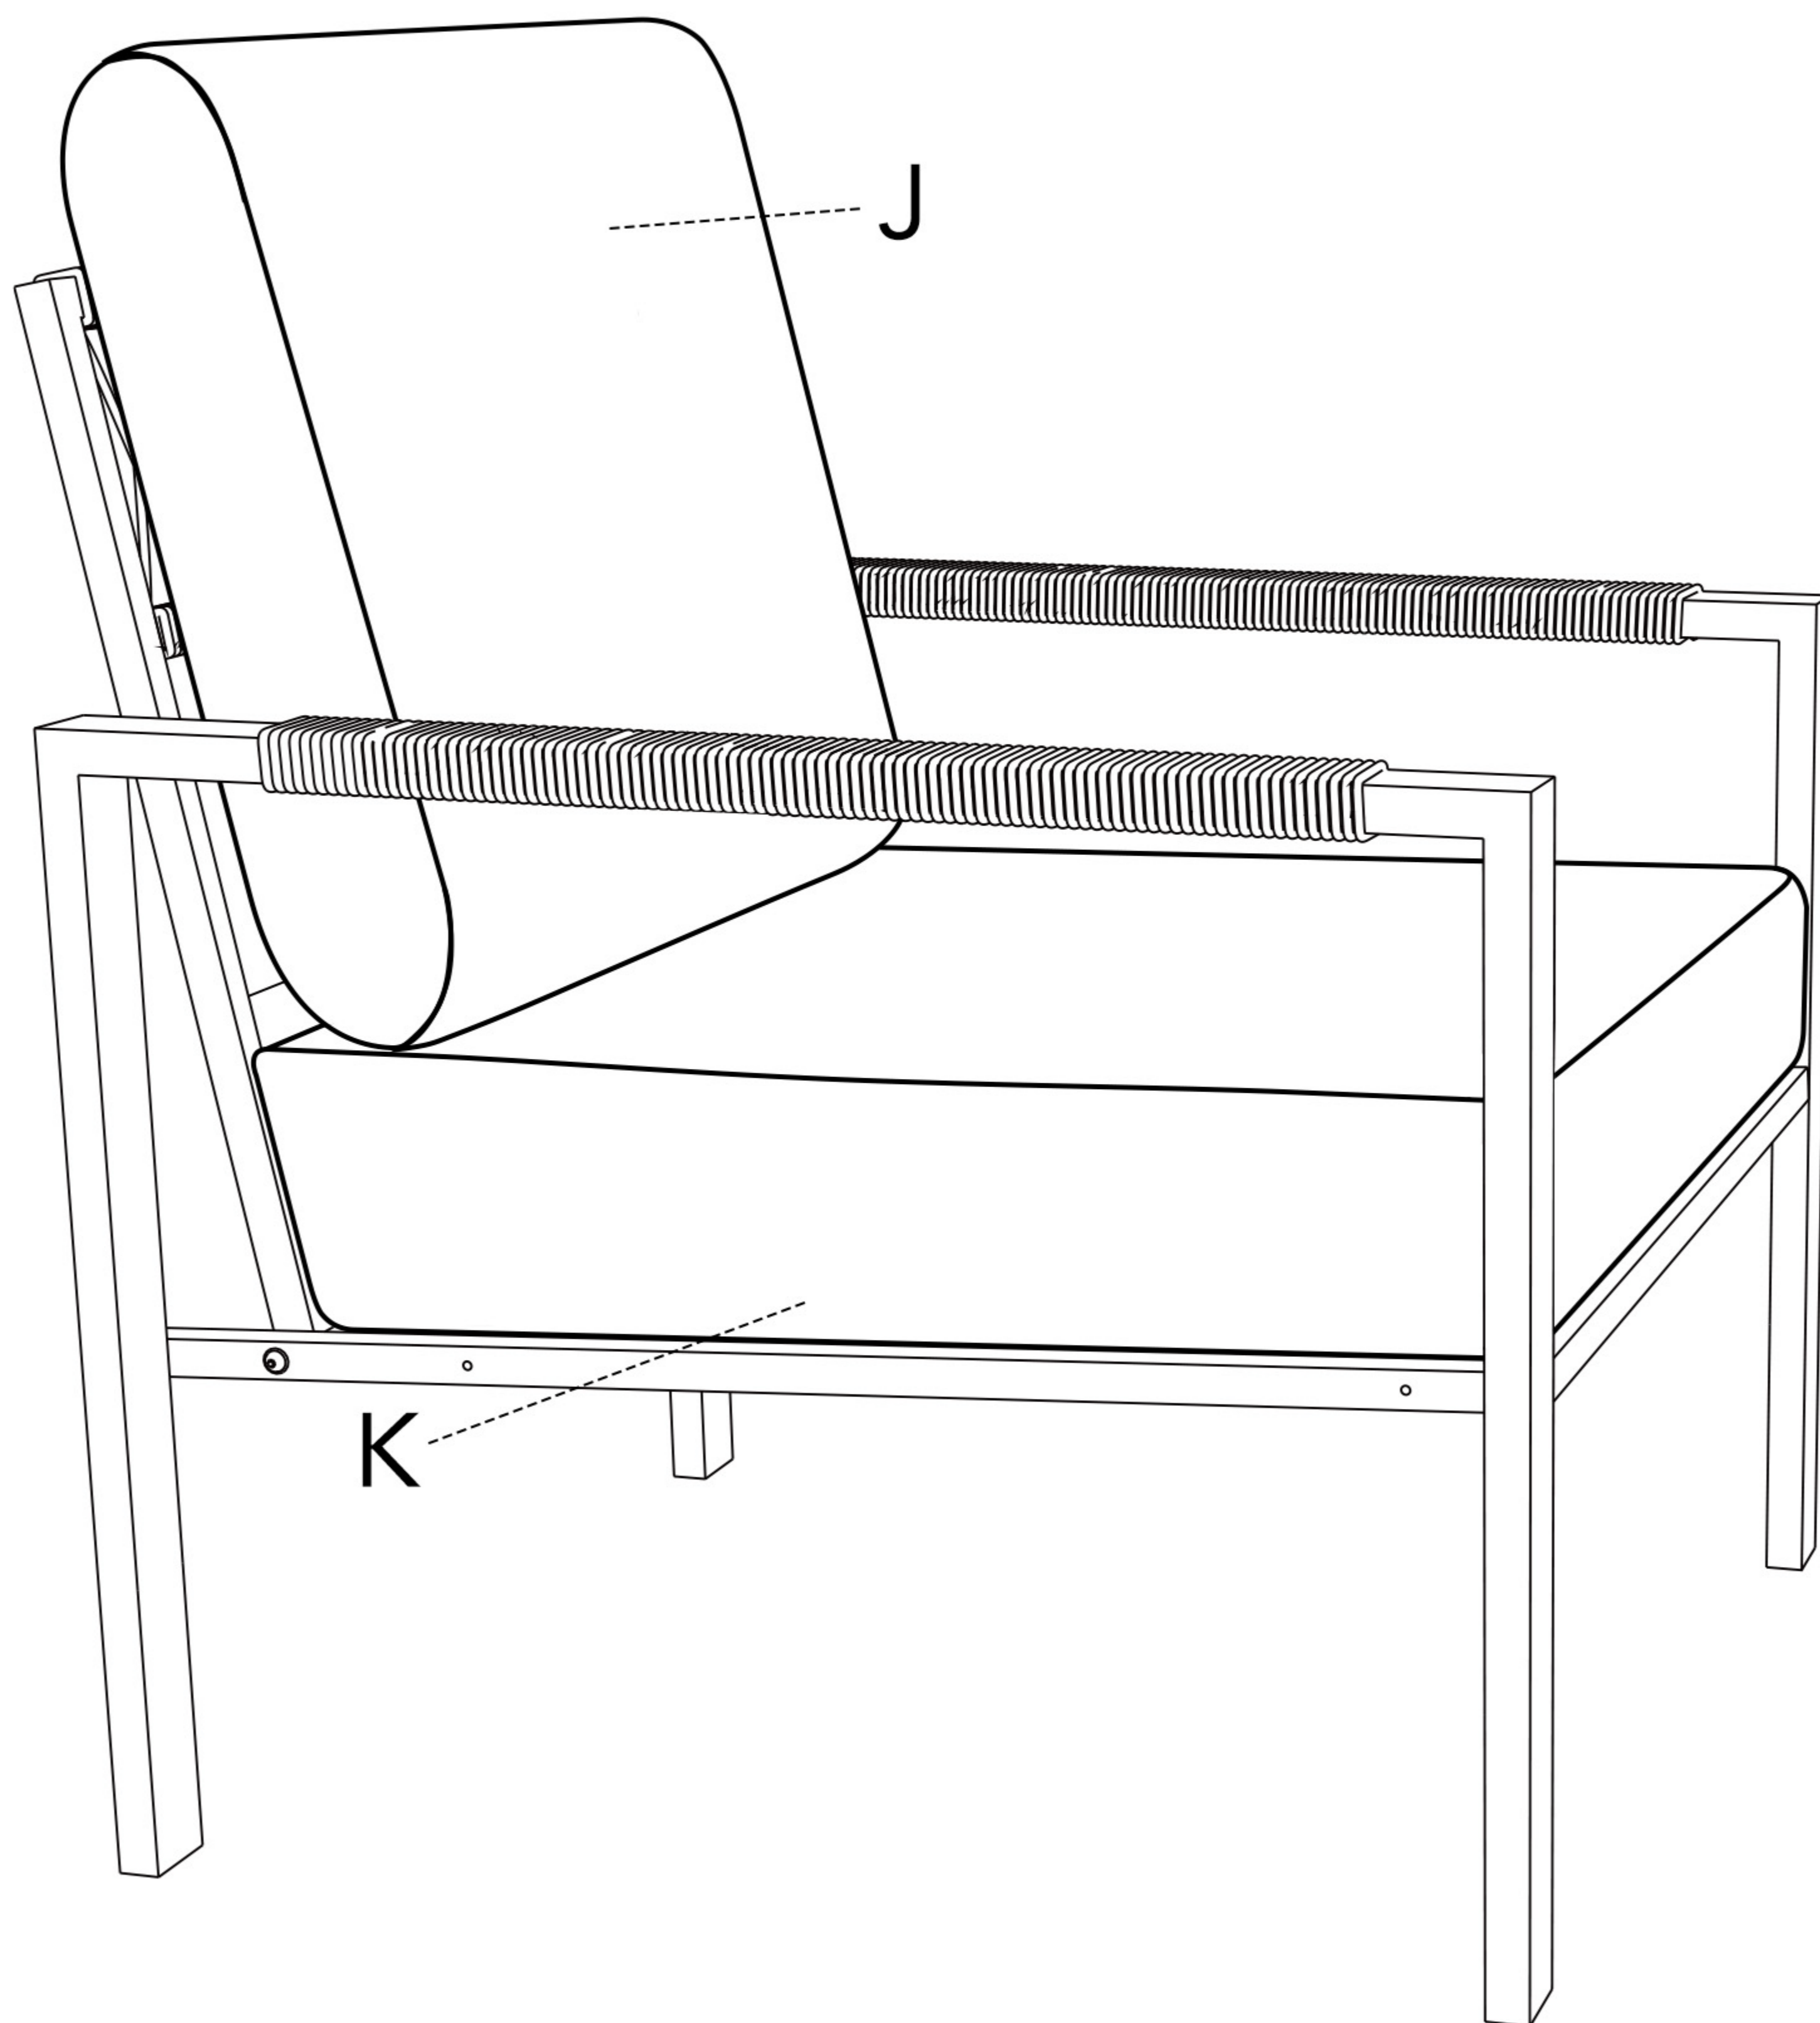

STEP 4

Put on the cushions[J&K].

J x2   **K** x2