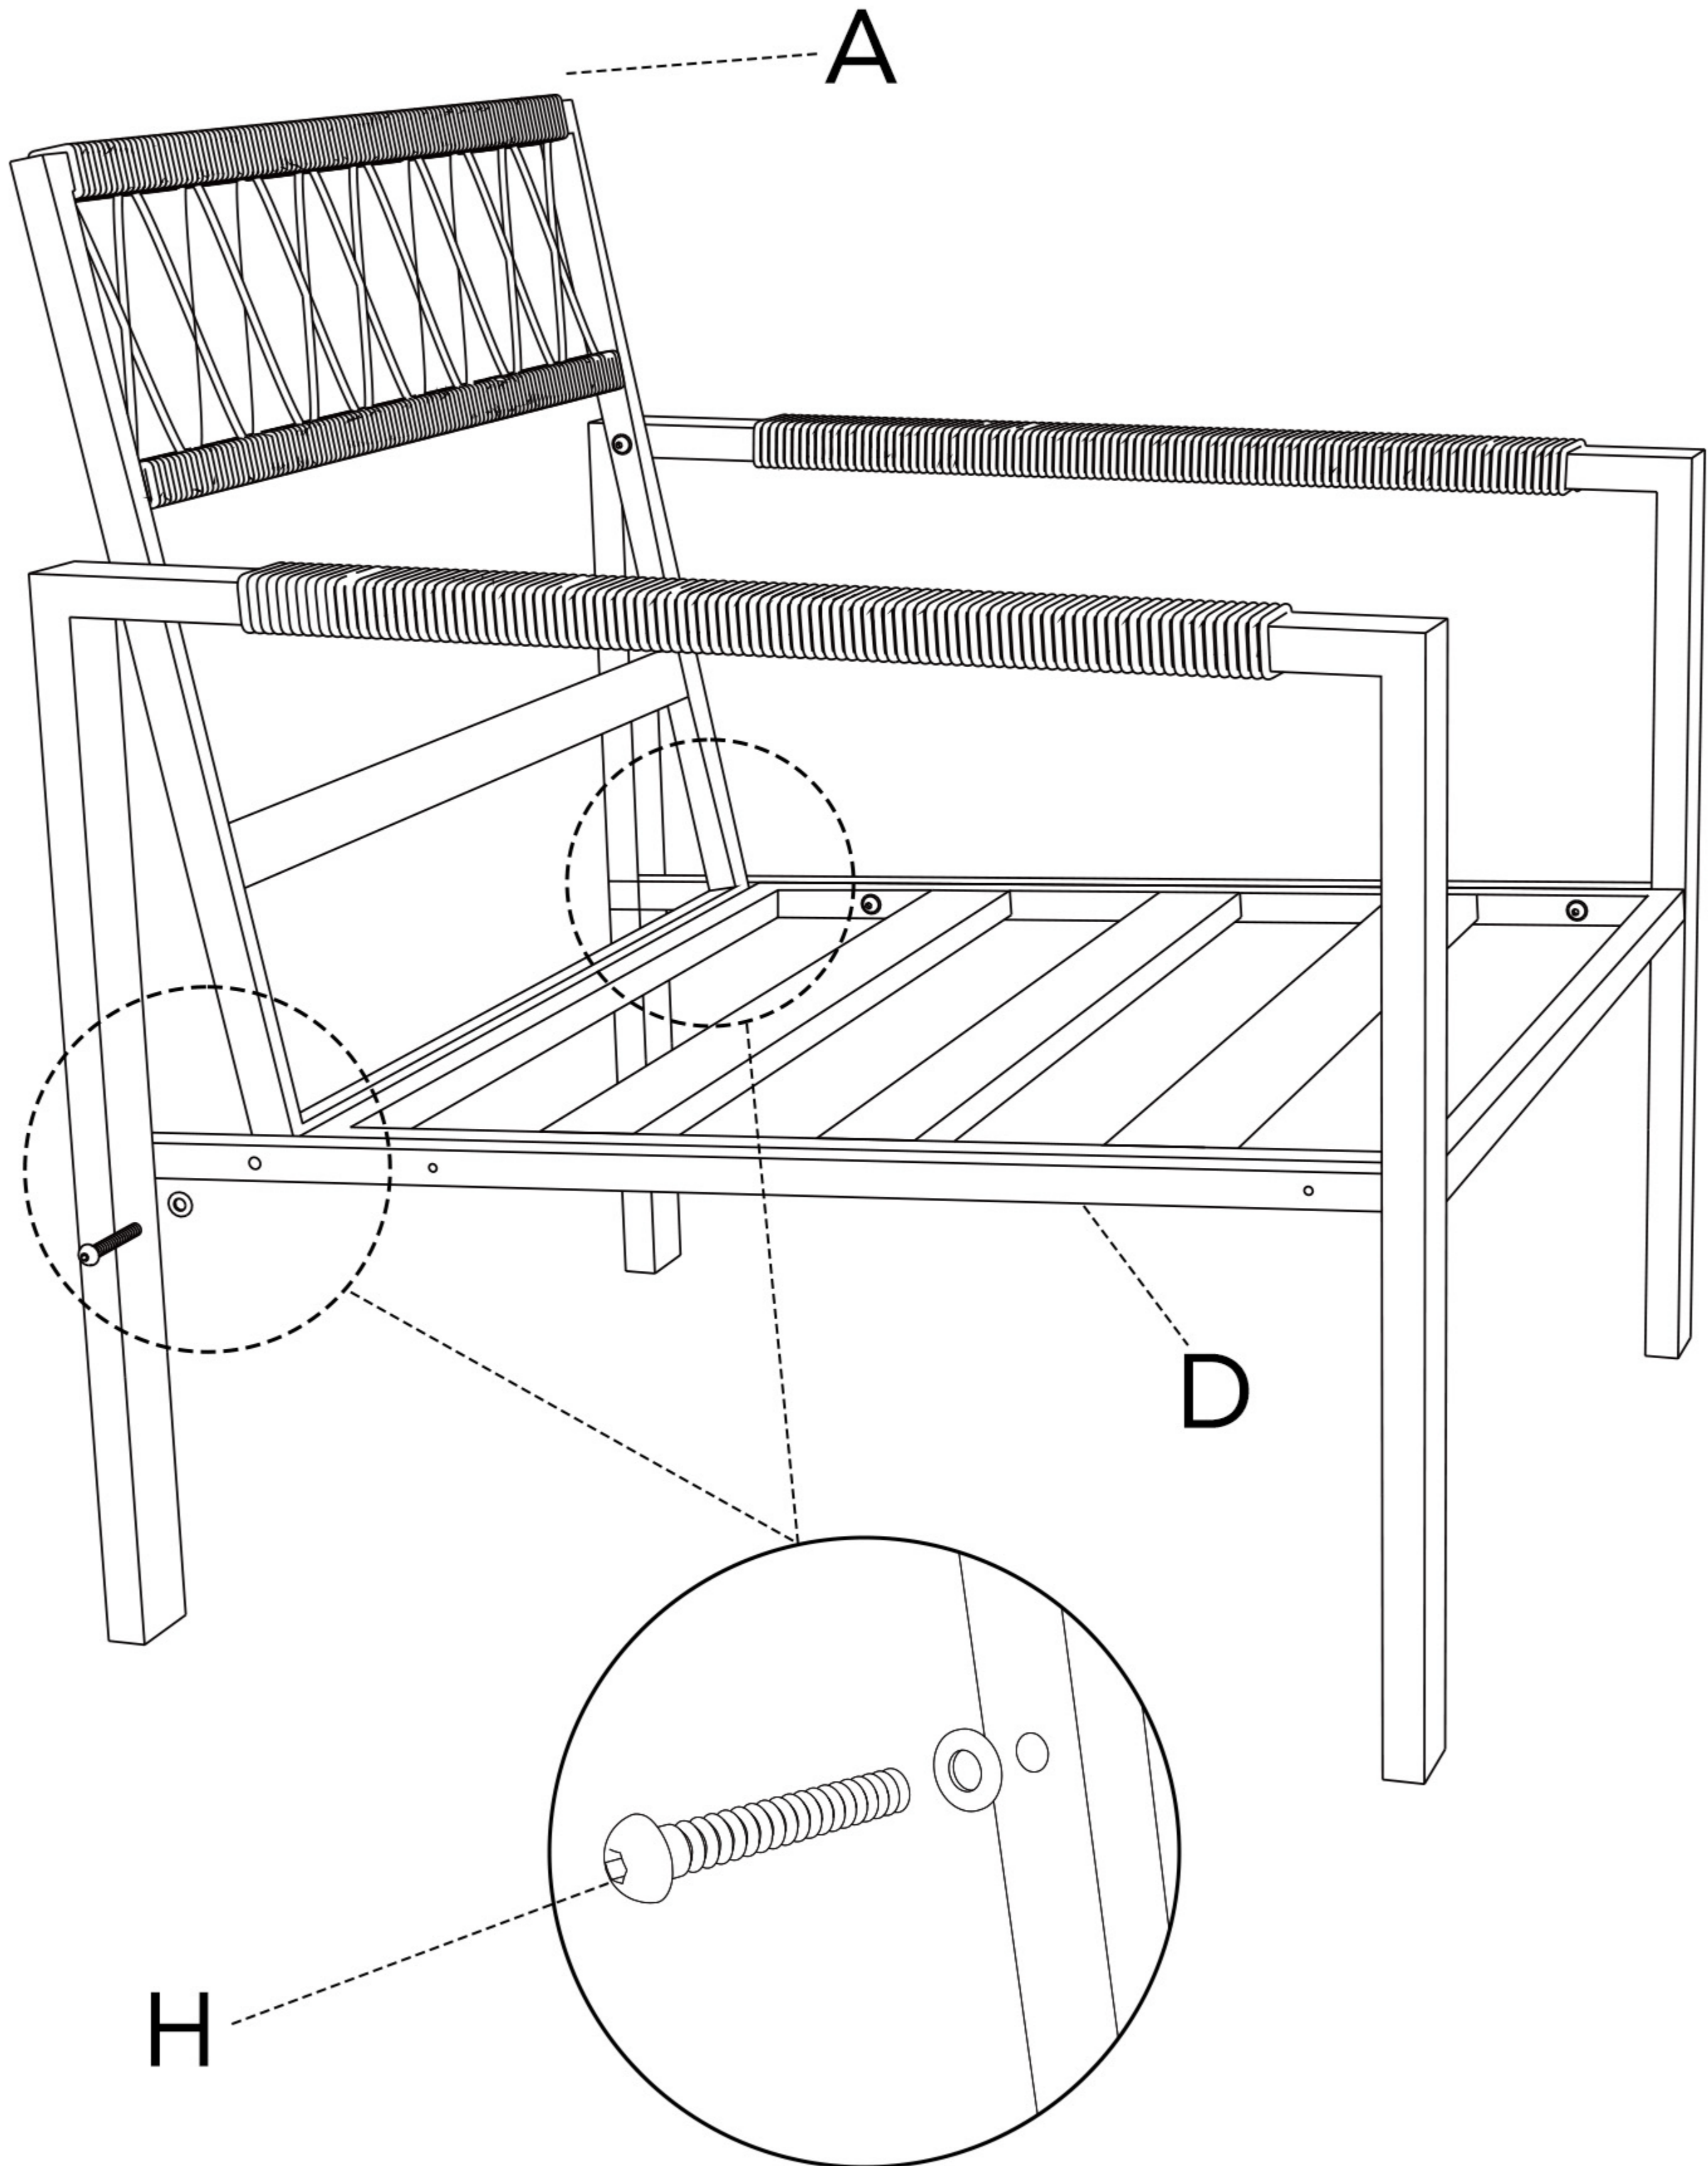

STEP 2

Attach Armrest[B&C] to the Seat Back[A] , with 2pcs M6X30mm bolts[H] and Washers.

A x1 **H** x2

STEP 3

Attach Seat Back[A] to the Seat Plate[D], with 2pcs M6X30mm bolts[H] and Washers. Fasten the cap after installation.

H x2

STEP 4

Put on the cushions[J&K].

J x2 **K** x2

ASSEMBLING THE SIDE TABLE

STEP 1

Attach 2 Table Legs[E] to the Table Top[F], with 8pcs M6X18mm bolts[G] and Washers.

E x2 **F** x1 **G** x8