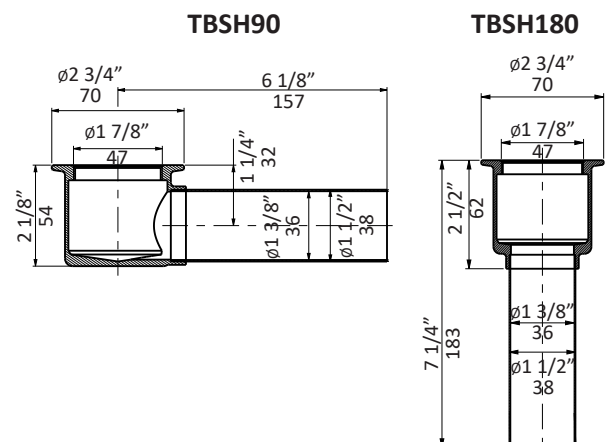

Specifications:

Installation:	Freestanding
Exterior Dimensions:	70 7/8" w x 31 5/8" d x 23 1/4" h
Material:	Solid surface
Water capacity	91 gal.
Weight:	408 lbs.
Overflow:	Yes
Finishes:	001M - Matte white 001G - Gloss white MB - Matte black
Freight:	Class 5

Features:

- Solid surface soaking bathtub with overflow
- Includes brass click-clack drain assembly with decorative solid surface dome
- Freestanding installation

Codes + Standards:

- Meets or exceeds applicable national codes and standards

Recommended Items:

- Furniture
 - TUB12- BR: Tub bridge in wood, 6" w, 32" d, 1 1/2" h
 - Available in: white (08), black (16), natural walnut (07)
- Trap connections
 - TBSH90 - L-shaped 90 degree brass tub shoe
 - TBSH180 - Straight down 180 degree brass tub shoe

LACAVA reserves the right to revise any dimension or information on this sheet without notice. Dimensions are nominal and may vary within an industry accepted tolerance of 1/4". Drawings provided herein are meant to give the user an idea of the product and are not made to scale.
Revised: 11/23/2021