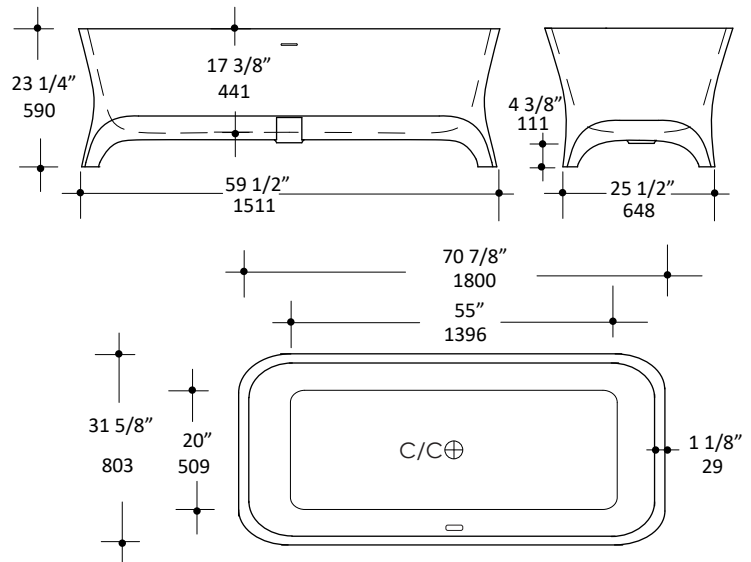

Specifications:

Installation:	Freestanding
Exterior Dimensions:	70 7/8" w x 31 5/8" d x 23 1/4" h
Material:	Solid surface
Water capacity	91 gal.
Weight:	408 lbs.
Overflow:	Yes
Finishes:	001M - Matte white 001G - Gloss white MB - Matte black
Freight:	Class 5

Features:

- Solid surface soaking bathtub with overflow
- Includes brass click-clack drain assembly with decorative solid surface dome
- Freestanding installation

Codes + Standards:

- Meets or exceeds applicable national codes and standards

Recommended Items:

- Furniture
 - TUB12- BR: Tub bridge in wood, 6" w, 32" d, 1 1/2" h
 - Available in: white (08), black (16), natural walnut (07)
- Trap connections
 - TBSH90 - L-shaped 90 degree brass tub shoe
 - TBSH180 - Straight down 180 degree brass tub shoe

LACAVA reserves the right to revise any dimension or information on this sheet without notice. Dimensions are nominal and may vary within an industry accepted tolerance of 1/4". Drawings provided herein are meant to give the user an idea of the product and are not made to scale.
Revised: 11/23/2021