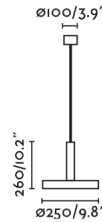

General characteristics

Fixation	Ceiling
voltage	120V
Hertz	60Hz
Cable length	0.02 ft
Max. Power	15W

Material

Body/Structure	Steel
Screen	Steel

Finish

Body/Structure	Blue+Matt White
Screen	Blue+Matt White
Location	Dry locations only
US Certification	Fijas cETLus