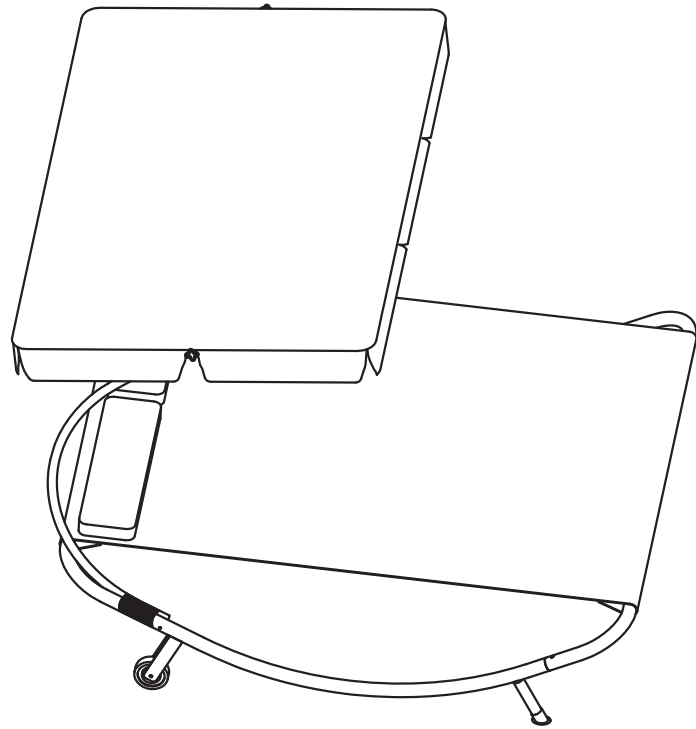

IMPORTANT & WARNINGS:

- Remove all parts from packaging carefully.
- This is heavy. When assembling and disassembling we recommend that two or more adults are involved.
- Keep children and pets away when assembling or disassembling.
- This product is only designed to seat one person at any given time. DO NOT exceed this as it could damage the product, cause injury, and void your warranty.
- The max recommended weight is 200kgs or 440 lbs.
- Do not climb on the frame.
- Keep all flame and heat sources well away from this product at all times.
- Take care not to trap fingers while assembling and disassembling.
- When not in use store in a cool and dry place away from any heat sources.