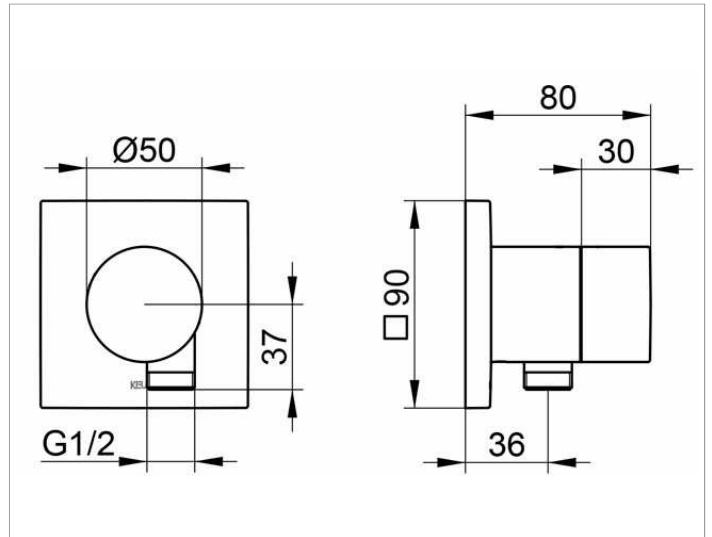

**IXMO**

**59541010102 Stop valve with wall outlet for shower hose DN 15**

**PRODUCT**

**DRAWING**

**PRODUCT ATTRIBUTES**

Set complete with:  
 handle, casing, rosette (square) and stop cock,  
 intrinsically safe against backflow,  
 suitable for rough part no. 59541 000170

**SURFACE**

chrome-plated

**DIMENSION**

IXMO Pure/Rosette eckig

**SPECIFICATIONS**

KEUCO IXMO stop valve DN15, 59541010102  
 chrome-plated stop valve, IXMO Pure lever,  
 with square rosette and wall outlet for shower hose G 1/2 inch,  
 freely positionable, with backflow preventer,  
 installation depth 80 - 110 mm,  
 with adjustment facilities whilst assembling,  
 for handle and rosette,  
 rosette 90 x 90 mm, 10 mm thick,  
 total depth 80 mm,  
 suitable for rough part no. 59541000170