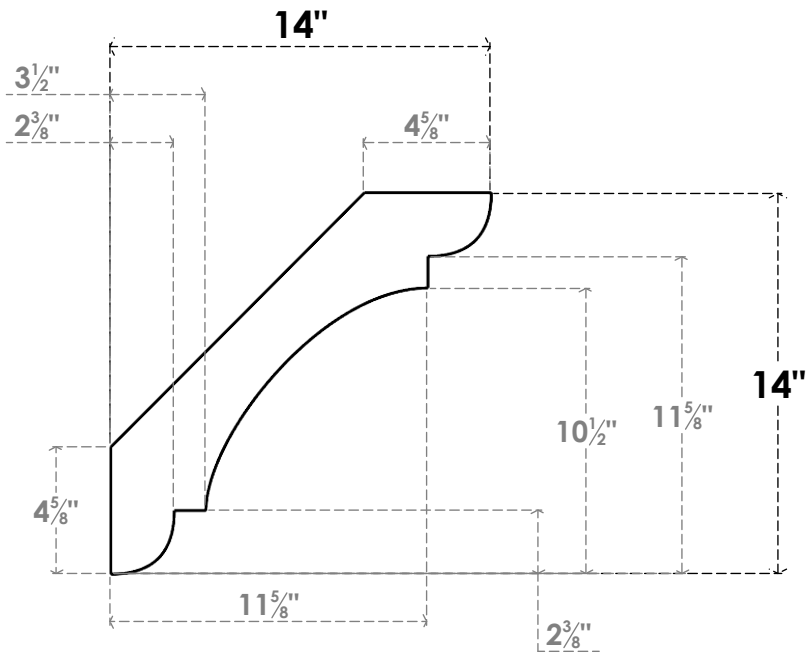

# ITEM NUMBER: BRCURO050X14000X14000OLYRCPR

5"W X 14"D X 14"H OLYMPIC ROUGH CEDAR WOODGRAIN OPEN  
TIMBERTHANE BRACE, PRIMED TAN

**SIDE PROFILE**

**FRONT PROFILE**

**ISOMETRIC**

EKENA MILLWORK  
2300 WEST MAIN ST.  
CLARKSVILLE, TX 75426  
TOLL FREE: 866-607-0453  
WWW.EKENAMILLWORK.COM

#### NOTES

1. INSTALLATION TO BE COMPLETED IN ACCORDANCE WITH MANUFACTURER'S SPECIFICATIONS.
2. DRAWING MAY NOT BE TO SCALE
3. THIS DRAWING IS INTENDED FOR DESIGN AND PLANNING PURPOSES ONLY.
4. ALL INFORMATION CONTAINED HEREIN WAS CURRENT AT THE TIME OF DEVELOPMENT BUT MUST BE REVIEWED AND APPROVED BY THE PRODUCT MANUFACTURER TO BE CONSIDERED ACCURATE.
5. TIMBERTHANE ARCHITECTURAL PRODUCTS ARE MADE FROM HIGH DENSITY URETHANE AND COME FACTORY PRIMED