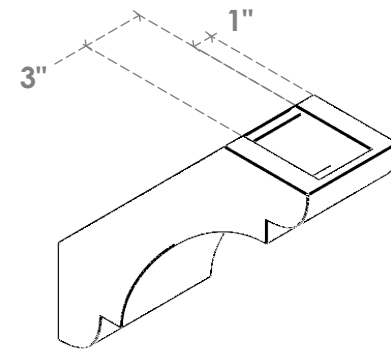

# ITEM NUMBER: BRCURO050X14000X14000OLYRCPR

5"W X 14"D X 14"H OLYMPIC ROUGH CEDAR WOODGRAIN OPEN  
TIMBERTHANE BRACE, PRIMED TAN

**SIDE PROFILE**

**FRONT PROFILE**

**ISOMETRIC**

EKENA MILLWORK  
2300 WEST MAIN ST.  
CLARKSVILLE, TX 75426  
TOLL FREE: 866-607-0453  
WWW.EKENAMILLWORK.COM

#### NOTES

1. INSTALLATION TO BE COMPLETED IN ACCORDANCE WITH MANUFACTURER'S SPECIFICATIONS.
2. DRAWING MAY NOT BE TO SCALE
3. THIS DRAWING IS INTENDED FOR DESIGN AND PLANNING PURPOSES ONLY.
4. ALL INFORMATION CONTAINED HEREIN WAS CURRENT AT THE TIME OF DEVELOPMENT BUT MUST BE REVIEWED AND APPROVED BY THE PRODUCT MANUFACTURER TO BE CONSIDERED ACCURATE.
5. TIMBERTHANE ARCHITECTURAL PRODUCTS ARE MADE FROM HIGH DENSITY URETHANE AND COME FACTORY PRIMED