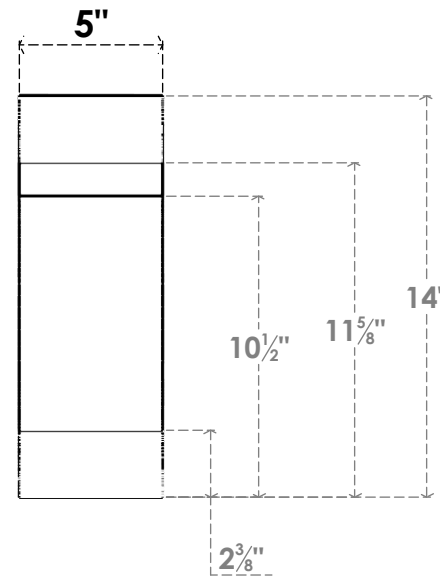

# ITEM NUMBER: BRCURO050X14000X14000OLYRCPR

5"W X 14"D X 14"H OLYMPIC ROUGH CEDAR WOODGRAIN OPEN  
TIMBERTHANE BRACE, PRIMED TAN

**SIDE PROFILE**

**FRONT PROFILE**

**ISOMETRIC**

EKENA MILLWORK  
2300 WEST MAIN ST.  
CLARKSVILLE, TX 75426  
TOLL FREE: 866-607-0453  
WWW.EKENAMILLWORK.COM

#### NOTES

1. INSTALLATION TO BE COMPLETED IN ACCORDANCE WITH MANUFACTURER'S SPECIFICATIONS.
2. DRAWING MAY NOT BE TO SCALE
3. THIS DRAWING IS INTENDED FOR DESIGN AND PLANNING PURPOSES ONLY.
4. ALL INFORMATION CONTAINED HEREIN WAS CURRENT AT THE TIME OF DEVELOPMENT BUT MUST BE REVIEWED AND APPROVED BY THE PRODUCT MANUFACTURER TO BE CONSIDERED ACCURATE.
5. TIMBERTHANE ARCHITECTURAL PRODUCTS ARE MADE FROM HIGH DENSITY URETHANE AND COME FACTORY PRIMED