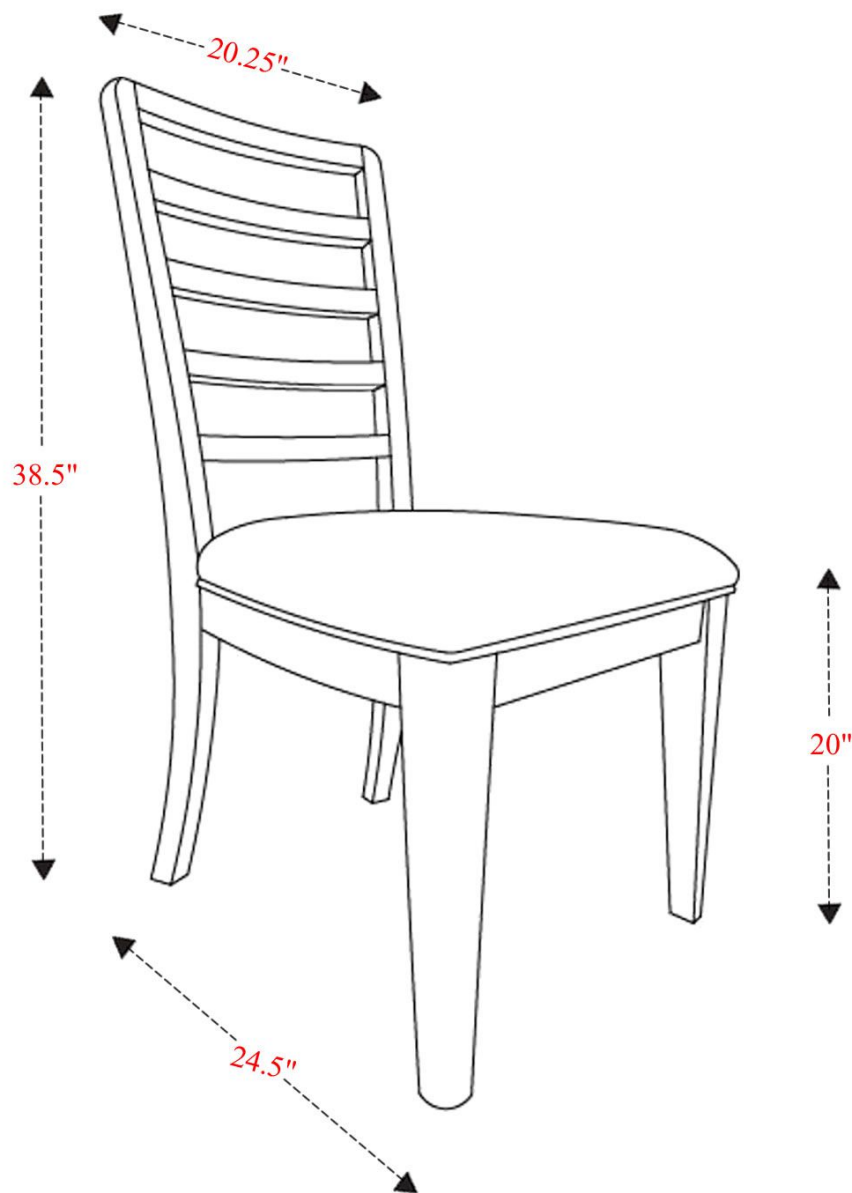

DESC#2018

Ladder Back Dining Chair

Overall Dimensions	20.25" x 24.5" x 38.5"
Overall Width	20.25"
Overall Depth	24.5"
Overall Height	38.5"
Overall Weight	17 lbs
Back Width	20.25"
Back Depth	1"
Back Height	19.5"
Seat Width	19"
Seat Depth	20"
Seat Height	20"

Carton Dimensions: 43"W x 23.25"D x 15.25"H