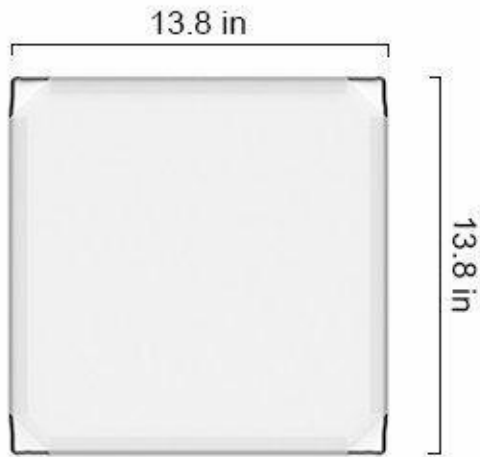

Package Contents

20-Cube Modular Closet

Square Panel

20 pcs

Rectangular Panel

45 pcs

Square Door Panel

20 pcs

Simple Hanging Rod

2 pcs

Plastic Connector

64 pcs

Assembly Instruction Sheet

1 pc

Package Contents

20-Cube Modular Closet

Square Panel

20 pcs

Rectangular Panel

45 pcs

Square Door Panel

20 pcs

Simple Hanging Rod

2 pcs