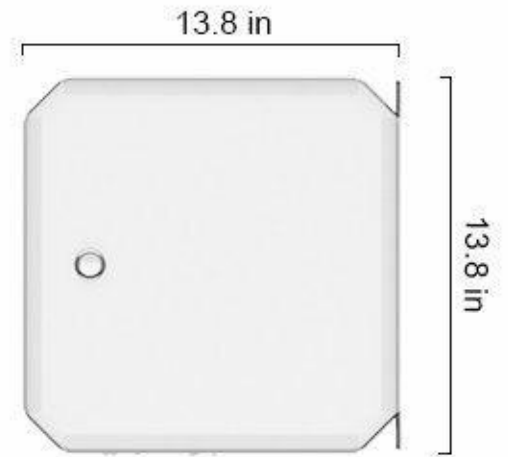

Package Contents

20-Cube Modular Closet

Square Panel

20 pcs

Rectangular Panel

45 pcs

Square Door Panel

20 pcs

Simple Hanging Rod

2 pcs

Plastic Connector

64 pcs

Assembly Instruction Sheet

1 pc

Package Contents

20-Cube Modular Closet

Square Panel

20 pcs

Rectangular Panel

45 pcs

Square Door Panel

20 pcs

Simple Hanging Rod

2 pcs