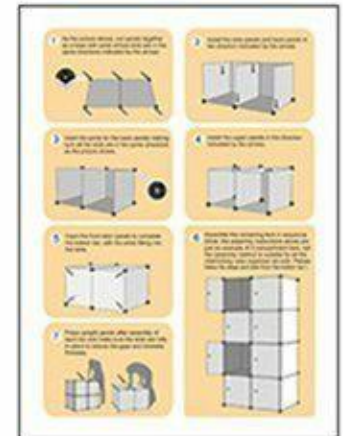

Package Contents

20-Cube Modular Closet

Square Panel

20 pcs

Rectangular Panel

45 pcs

Square Door Panel

20 pcs

Simple Hanging Rod

2 pcs

Plastic Connector

64 pcs

Assembly Instruction Sheet

1 pc

Package Contents

20-Cube Modular Closet

Square Panel

20 pcs

Rectangular Panel

45 pcs

Square Door Panel

20 pcs

Simple Hanging Rod

2 pcs