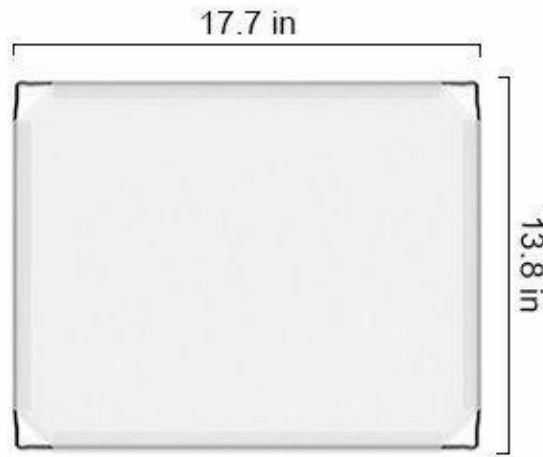

Package Contents

20-Cube Modular Closet

Square Panel

20 pcs

Rectangular Panel

45 pcs

Square Door Panel

20 pcs

Simple Hanging Rod

2 pcs

Plastic Connector

64 pcs

Assembly Instruction Sheet

1 pc

Package Contents

20-Cube Modular Closet

Square Panel

20 pcs

Rectangular Panel

45 pcs

Square Door Panel

20 pcs

Simple Hanging Rod

2 pcs