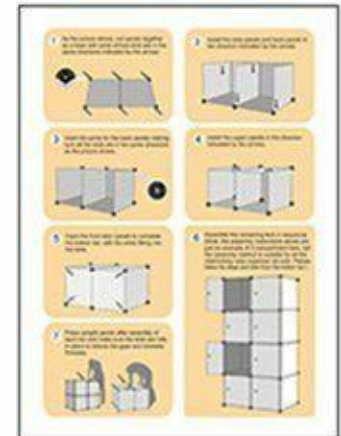

Assembly Instruction Sheet

1 pc