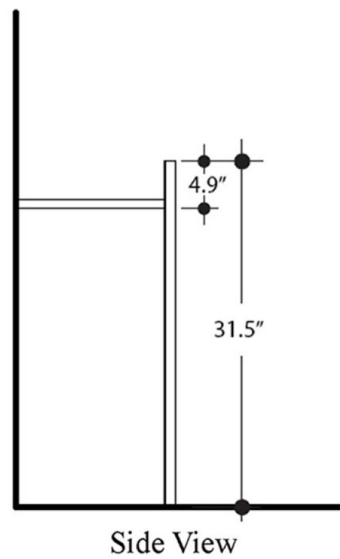

Related Items:

- WSBC | Push Waste Drain
- WSBC 53922 | Decorative Trap

Finishes:

Sink: Glossy White

Console: Polished Chrome

SKU# | Options:

- Cento 3583+ 152K1 | 39.4" L x 17.7" W x 35.4" H

* WS Bath Collections reserves the right to revise dimensions or information on this sheet without notice

Collection |
Cento

Model |
Cento 3583+ 152K1

Dimensions Metric

1 inch = 2.54 cm

1 inch = 25.4 mm

WS[®]
BATH
COLLECTIONS

1051 Lea Drive - Collegeville, PA 19426
Tel. 215 513 9400 - Fax 610 831 0215

www.ws bathcollections.com - info@ws bathcollections.com

* WS Bath Collections reserves the right to revise dimensions or information on this sheet without notice

Collection
Cento

Model |
Cento 9152K1

Dimensions Metric
1 inch = 2.54 cm
1 inch = 25.4 mm

WS[®]
BATH
COLLECTIONS

Model |
Cento 3583+9152K1

Dimensions Metric
1 inch = 2.54 cm
1 inch = 25.4 mm

WS[®]
BATH
COLLECTIONS

1051 Lea Drive - Collegeville, PA 19426
Tel. 215 513 9400 - Fax 610 831 0215
www.ws bathcollections.com - info@ws bathcollections.com