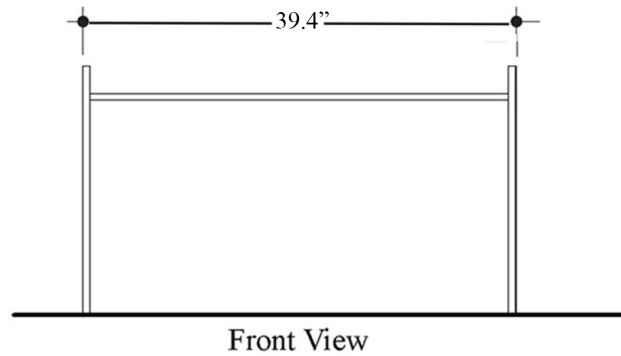

Related Items:

- WSBC | Push Waste Drain
- WSBC 53922 | Decorative Trap

Finishes:

Sink: Glossy White

Console: Polished Chrome

SKU# | Options:

- Cento 3583+ 152K1 | 39.4" L x 17.7" W x 35.4" H

* WS Bath Collections reserves the right to revise dimensions or information on this sheet without notice

Collection |
Cento

Model |
Cento 3583+ 152K1

Dimensions Metric

1 inch = 2.54 cm

1 inch = 25.4 mm

WS[®]
BATH
COLLECTIONS

1051 Lea Drive - Collegeville, PA 19426
Tel. 215 513 9400 - Fax 610 831 0215

www.ws bathcollections.com - info@ws bathcollections.com

* WS Bath Collections reserves the right to revise dimensions or information on this sheet without notice

Collection
Cento

Model |
Cento 9152K1

Dimensions Metric
1 inch = 2.54 cm
1 inch = 25.4 mm

WS[®]
BATH
COLLECTIONS