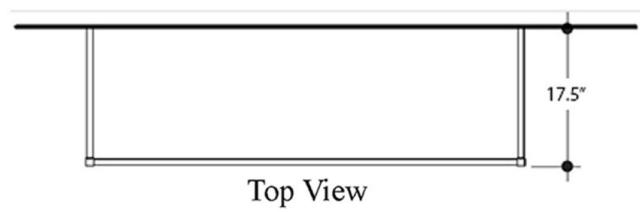

Related Items:

- WSBC | Push Waste Drain
- WSBC 53922 | Decorative Trap

Finishes:

Sink: Glossy White

Console: Polished Chrome

SKU# | Options:

- Cento 3583+ 152K1 | 39.4" L x 17.7" W x 35.4" H

* WS Bath Collections reserves the right to revise dimensions or information on this sheet without notice

Collection |
Cento

Model |
Cento 3583+ 152K1

Dimensions Metric

1 inch = 2.54 cm

1 inch = 25.4 mm

WS[®]
BATH
COLLECTIONS

1051 Lea Drive - Collegeville, PA 19426
Tel. 215 513 9400 - Fax 610 831 0215

www.ws bathcollections.com - info@ws bathcollections.com

* WS Bath Collections reserves the right to revise dimensions or information on this sheet without notice

Collection
Cento

Model |
Cento 9152K1

Dimensions Metric
1 inch = 2.54 cm
1 inch = 25.4 mm

WS[®]
BATH
COLLECTIONS