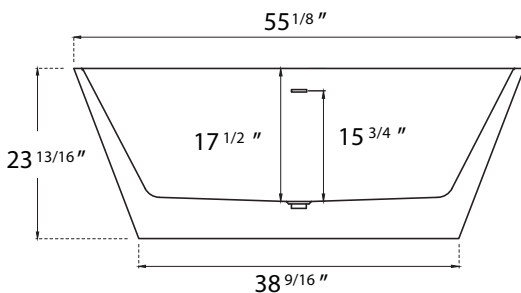

DIMENSION DETAILS

Freestanding Bathtub

PRODUCT
INSTRUCTION
VIDEO

MODEL No. GS324R

GS324R-51"

ADJUSTABLE FOOT: 4 PCS

(Side View)

(Top View)

GS324R-55"

ADJUSTABLE FOOT: 4 PCS

(Side View)

(Top View)

GS324R-59"

ADJUSTABLE FOOT: 4 PCS

(Side View)

(Top View)

GS324R-63"

ADJUSTABLE FOOT: 6 PCS

(Side View)

(Top View)

GS324R-67"

ADJUSTABLE FOOT: 6 PCS

(Side View)

(Top View)