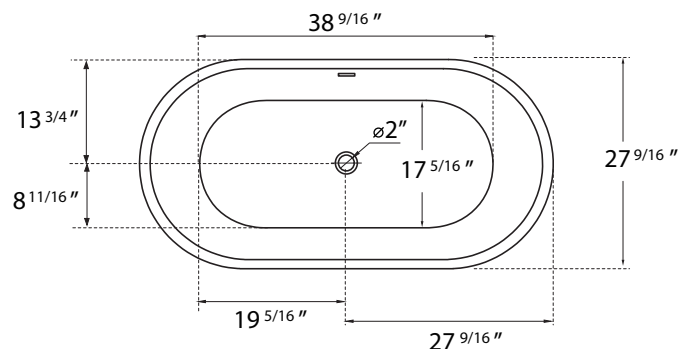

DIMENSION DETAILS

Freestanding Bathtub

PRODUCT
INSTRUCTION
VIDEO

MODEL No. GS324R

GS324R-51"

ADJUSTABLE FOOT: 4 PCS

(Side View)

(Top View)

GS324R-55"

ADJUSTABLE FOOT: 4 PCS

(Side View)

(Top View)

GS324R-59"

ADJUSTABLE FOOT: 4 PCS

(Side View)

(Top View)

GS324R-63"

ADJUSTABLE FOOT: 6 PCS

(Side View)

(Top View)

GS324R-67"

ADJUSTABLE FOOT: 6 PCS

(Side View)

(Top View)