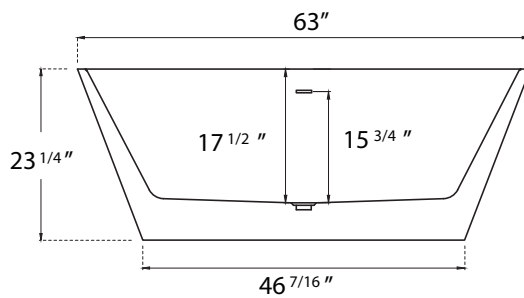

DIMENSION DETAILS

Freestanding Bathtub

PRODUCT
INSTRUCTION
VIDEO

MODEL No. GS324R

GS324R-51"

ADJUSTABLE FOOT: 4 PCS

(Side View)

(Top View)

GS324R-55"

ADJUSTABLE FOOT: 4 PCS

(Side View)

(Top View)

GS324R-59"

ADJUSTABLE FOOT: 4 PCS

(Side View)

(Top View)

GS324R-63"

ADJUSTABLE FOOT: 6 PCS

(Side View)

(Top View)

GS324R-67"

ADJUSTABLE FOOT: 6 PCS

(Side View)

(Top View)