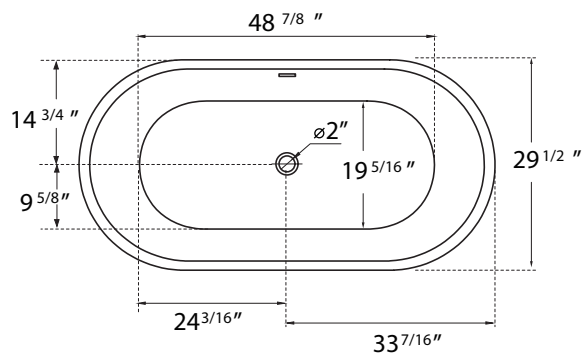

DIMENSION DETAILS

Freestanding Bathtub

PRODUCT
INSTRUCTION
VIDEO

MODEL No. GS324R

GS324R-51"

ADJUSTABLE FOOT: 4 PCS

(Side View)

(Top View)

GS324R-55"

ADJUSTABLE FOOT: 4 PCS

(Side View)

(Top View)

GS324R-59"

ADJUSTABLE FOOT: 4 PCS

(Side View)

(Top View)

GS324R-63"

ADJUSTABLE FOOT: 6 PCS

(Side View)

(Top View)

GS324R-67"

ADJUSTABLE FOOT: 6 PCS

(Side View)

(Top View)