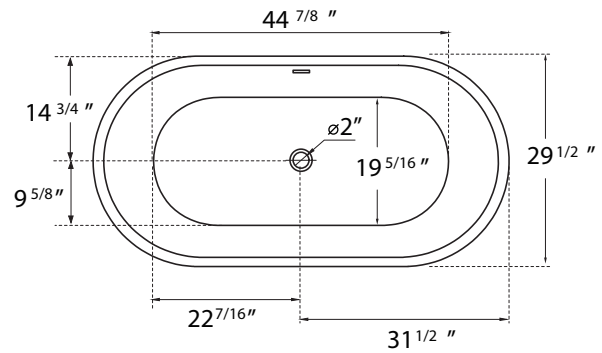

DIMENSION DETAILS

Freestanding Bathtub

PRODUCT
INSTRUCTION
VIDEO

MODEL No. GS324R

GS324R-51"

ADJUSTABLE FOOT: 4 PCS

(Side View)

(Top View)

GS324R-55"

ADJUSTABLE FOOT: 4 PCS

(Side View)

(Top View)

GS324R-59"

ADJUSTABLE FOOT: 4 PCS

(Side View)

(Top View)

GS324R-63"

ADJUSTABLE FOOT: 6 PCS

(Side View)

(Top View)

GS324R-67"

ADJUSTABLE FOOT: 6 PCS

(Side View)

(Top View)