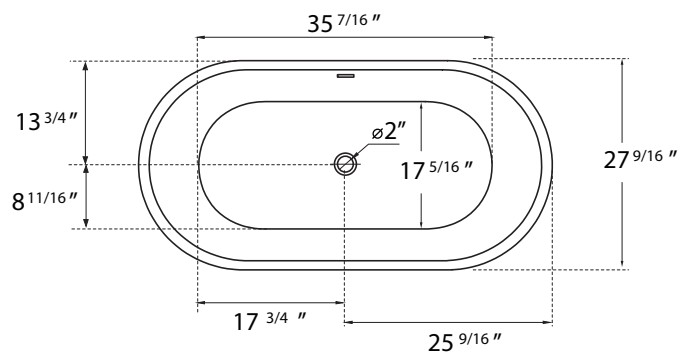

DIMENSION DETAILS

Freestanding Bathtub

PRODUCT
INSTRUCTION
VIDEO

MODEL No. GS324R

GS324R-51"

ADJUSTABLE FOOT: 4 PCS

(Side View)

(Top View)

GS324R-55"

ADJUSTABLE FOOT: 4 PCS

(Side View)

(Top View)

GS324R-59"

ADJUSTABLE FOOT: 4 PCS

(Side View)

(Top View)

GS324R-63"

ADJUSTABLE FOOT: 6 PCS

(Side View)

(Top View)

GS324R-67"

ADJUSTABLE FOOT: 6 PCS

(Side View)

(Top View)