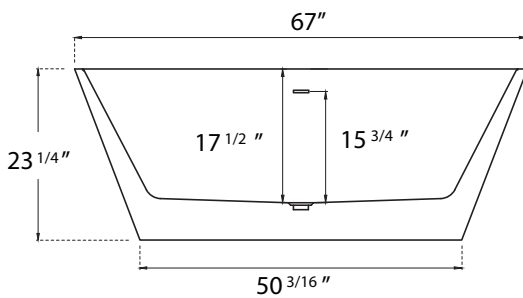

DIMENSION DETAILS

Freestanding Bathtub

PRODUCT
INSTRUCTION
VIDEO

MODEL No. GS324R

GS324R-51"

ADJUSTABLE FOOT: 4 PCS

(Side View)

(Top View)

GS324R-55"

ADJUSTABLE FOOT: 4 PCS

(Side View)

(Top View)

GS324R-59"

ADJUSTABLE FOOT: 4 PCS

(Side View)

(Top View)

GS324R-63"

ADJUSTABLE FOOT: 6 PCS

(Side View)

(Top View)

GS324R-67"

ADJUSTABLE FOOT: 6 PCS

(Side View)

(Top View)