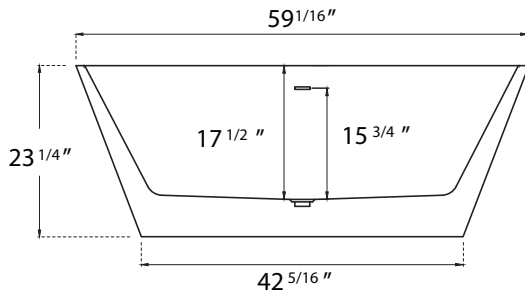

DIMENSION DETAILS

Freestanding Bathtub

PRODUCT
INSTRUCTION
VIDEO

MODEL No. GS324R

GS324R-51"

ADJUSTABLE FOOT: 4 PCS

(Side View)

(Top View)

GS324R-55"

ADJUSTABLE FOOT: 4 PCS

(Side View)

(Top View)

GS324R-59"

ADJUSTABLE FOOT: 4 PCS

(Side View)

(Top View)

GS324R-63"

ADJUSTABLE FOOT: 6 PCS

(Side View)

(Top View)

GS324R-67"

ADJUSTABLE FOOT: 6 PCS

(Side View)

(Top View)