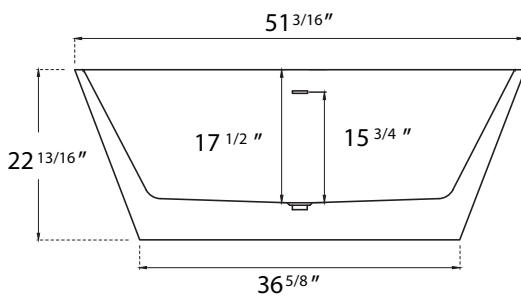

DIMENSION DETAILS

Freestanding Bathtub

PRODUCT
INSTRUCTION
VIDEO

MODEL No. GS324R

GS324R-51"

ADJUSTABLE FOOT: 4 PCS

(Side View)

(Top View)

GS324R-55"

ADJUSTABLE FOOT: 4 PCS

(Side View)

(Top View)

GS324R-59"

ADJUSTABLE FOOT: 4 PCS

(Side View)

(Top View)

GS324R-63"

ADJUSTABLE FOOT: 6 PCS

(Side View)

(Top View)

GS324R-67"

ADJUSTABLE FOOT: 6 PCS

(Side View)

(Top View)