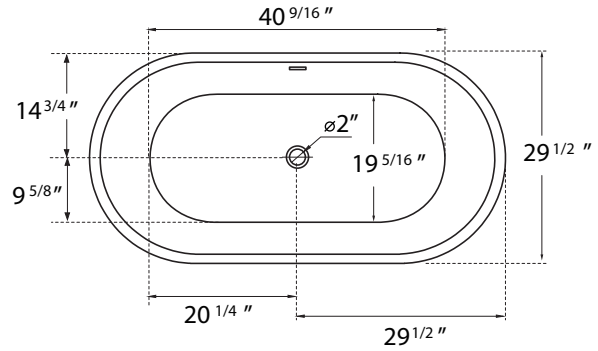

DIMENSION DETAILS

Freestanding Bathtub

PRODUCT
INSTRUCTION
VIDEO

MODEL No. GS324R

GS324R-51"

ADJUSTABLE FOOT: 4 PCS

(Side View)

(Top View)

GS324R-55"

ADJUSTABLE FOOT: 4 PCS

(Side View)

(Top View)

GS324R-59"

ADJUSTABLE FOOT: 4 PCS

(Side View)

(Top View)

GS324R-63"

ADJUSTABLE FOOT: 6 PCS

(Side View)

(Top View)

GS324R-67"

ADJUSTABLE FOOT: 6 PCS

(Side View)

(Top View)