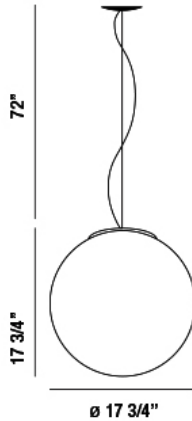

BORGO, 1-LIGHT PENDANT

Product Details

Item No.	:	30449-022
Finish	:	Chrome
Shade	:	Amber
Diameter	:	17.75"
Height	:	17.75"
Est. Weight	:	16.72 lbs
Approval	:	cETLus

BULB DETAILS

No. of Bulbs	:	1
Bulb Type	:	A19
Bulb Wattage	:	60W
Bulb Socket	:	E26
Input Voltage	:	120V
Dimmable	:	No
Bulb Included	:	No

Options Available

ITEM NO.	FINISH	SHADE
30449-015	Chrome	Clear
30449-022	Chrome	Amber
30449-039	Chrome	Smoke

TECHNICAL DETAILS

Hanging Support Type	:	Aircraft Cable
Aircraft Cable Length	:	72"
Power Wire Length	:	72"

Spherical hand blown glass rippled stamped and suspended from a chrome canopy

PROJECT INFORMATION

Job Name: Date: Type:

Comments: