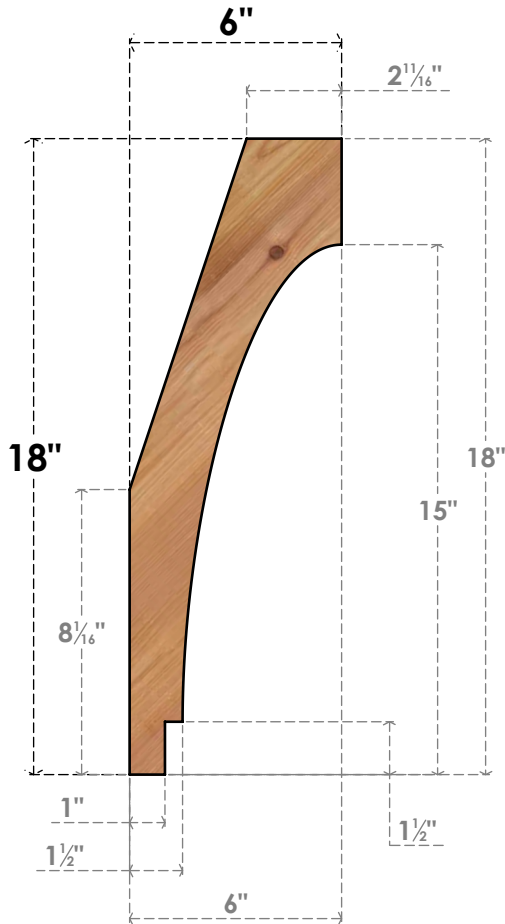

# BRC06X06X18IMP00SWR

5 1/2"W X 6"D X 18"H IMPERIAL SMOOTH BRACE, WESTERN RED CEDAR

**SIDE**

**FRONT**

EKENA MILLWORK  
 2300 WEST MAIN ST.  
 CLARKSVILLE, TX 75426  
 TOLL FREE: 866-607-0453  
 WWW.EKENAMILLWORK.COM

**NOTES**

1. INSTALLATION TO BE COMPLETED IN ACCORDANCE WITH MANUFACTURER'S SPECIFICATIONS.
2. DRAWING MAY NOT BE TO SCALE
3. THIS DRAWING IS INTENDED FOR DESIGN AND PLANNING PURPOSES ONLY.
4. ALL INFORMATION CONTAINED HEREIN WAS CURRENT AT THE TIME OF DEVELOPMENT BUT MUST BE REVIEWED AND APPROVED BY THE PRODUCT MANUFACTURER TO BE CONSIDERED ACCURATE.
5. PRODUCTS ARE NOT KILN DRIED. THIS ITEM IS UNIQUE AND WILL CONTAIN THE NATURAL VARIATIONS THAT THE WOOD SPECIES OFFERS. THIS MAY RESULT IN VARIATIONS UP TO 1/4"