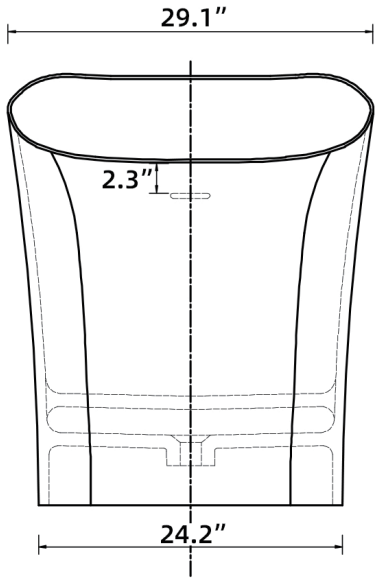

Dimension/Specification

Sku RX-S12-51