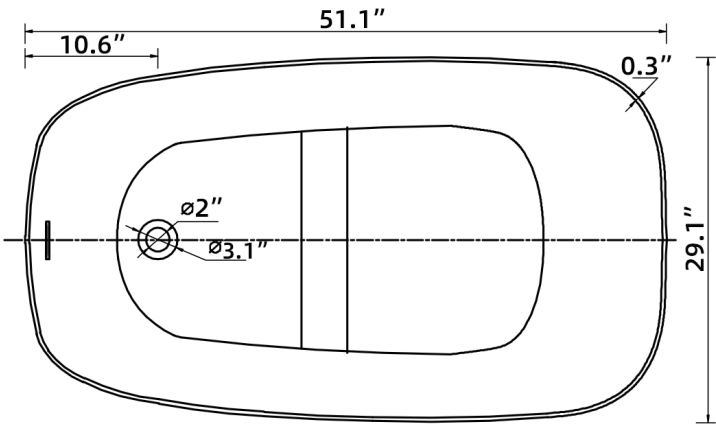

Dimension/Specification

Sku RX-S12-51