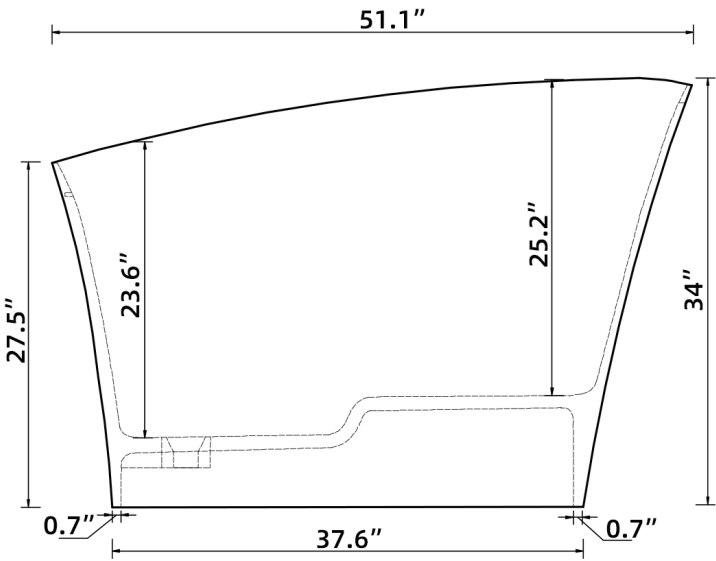

Dimension/Specification

Sku RX-S12-51