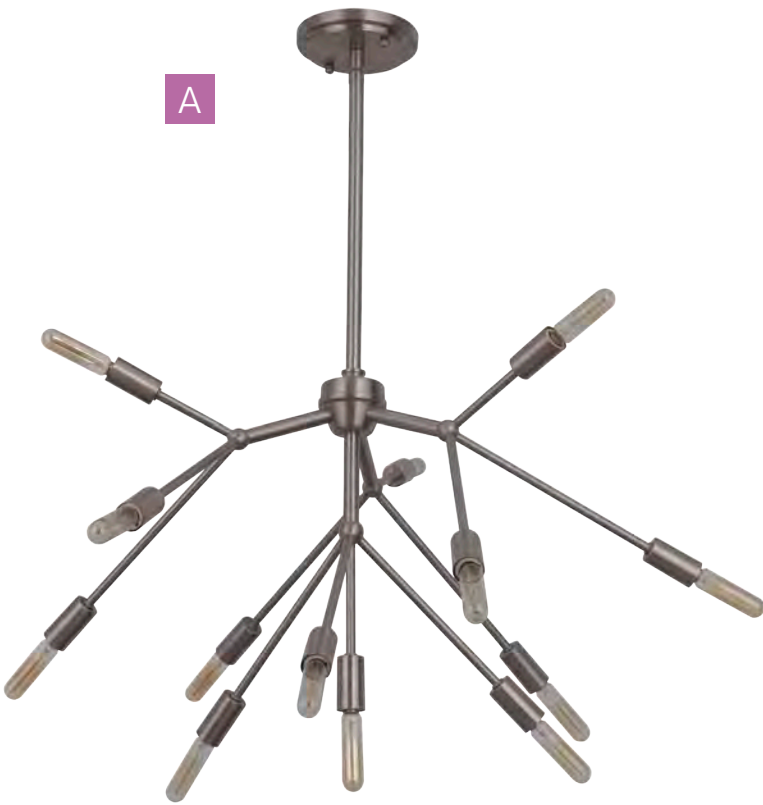

Strong lines set in a random pattern give this light fixture a pleasant, organic quality. The light, open structure creates a positive flow of light that energizes the space and creates pleasing shadow patterns across every surface in the room.

A

B

C

■	Finish	CONFIGURATION	GLASS/SHADE	SIZE	BULB
A	BNK, OB, PAB	13 Light Chandelier	N/A	28" W x 16.5" H	13 Candelabra, 60 Watt
B	BNK, OB, PAB	17 Light Chandelier	N/A	38" W x 19.25" H	17 Candelabra, 60 Watt
C	BNK, OB, PAB	12 Light Semi Flush	N/A	25" W x 14.25" H	12 Candelabra, 60 Watt

Brushed Polished Nickel (BNK), Oiled Bronze (OB), Patina Aged Brass (PAB) Finish

*Two 12" and two 6" downrods included. Extra 12" Downrods