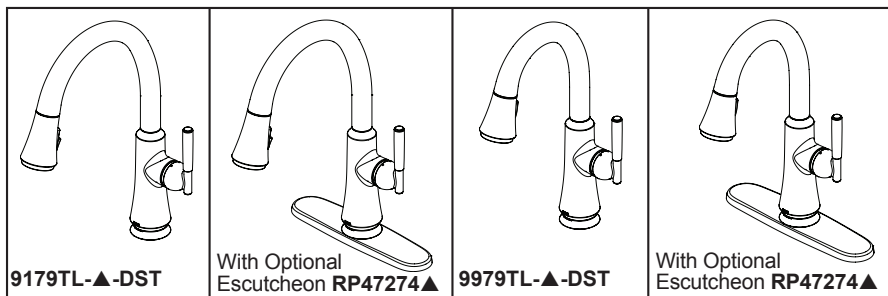

- Coranto™ Collection
- Single Handle Pull-Down

FEATURES:

- Touch₂O® with Touchless Technology
- DIAMOND Seal® Technology
- Touch-Clean® Technology
- MagnaTite® Docking System
- ShieldSpray™ Technology

STANDARD SPECIFICATIONS:

- Maximum 1.8 gpm @ 60 psi, 6.8 L/m in @ 414 kPa
- One or three hole mount (escutcheon included with kitchen models, for prep models order separately)
- Diamond coated ceramic cartridge
- 3/8" O.D. straight, staggered PEX supply lines
- Spout rotates 360°
- Red/Blue indicator markings
- Dual integral check valves in sprayer assembly
- Three-function wand; Aerated stream, spray or ShieldSpray™
- Two-function wand; Aerated stream or spray (bar/prep models only)
- LED indicator light signals on-off, water temperature and low batteries
- Uses 6 AA (included) or 6 C (optional) batteries
- Toggle between Touchless and Touch₂O® only settings

WARRANTY

- Parts and Finish - Lifetime limited warranty; or for commercial purchasers, 10 years for multi-family residential (apartments and condominiums) and 5 years for all other commercial uses, in each case from the date of purchase.
- Electronic Parts and Batteries (if applicable) - 5 years from the date of purchase; or for commercial purchasers, 1 year from the date of purchase. No warranty is provided on batteries.

COMPLIES WITH:

- ASME A112.18.1/ CSA B125.1
- ASME A112.18.6
- ♿ Indicates compliance to ICC/ANSI A117.1- Valve control only

9179TL-▲-DST

With Optional Escutcheon RP47274▲

9979TL-▲-DST

With Optional Escutcheon RP47274▲

Submitted Model No.:

Specific Features: