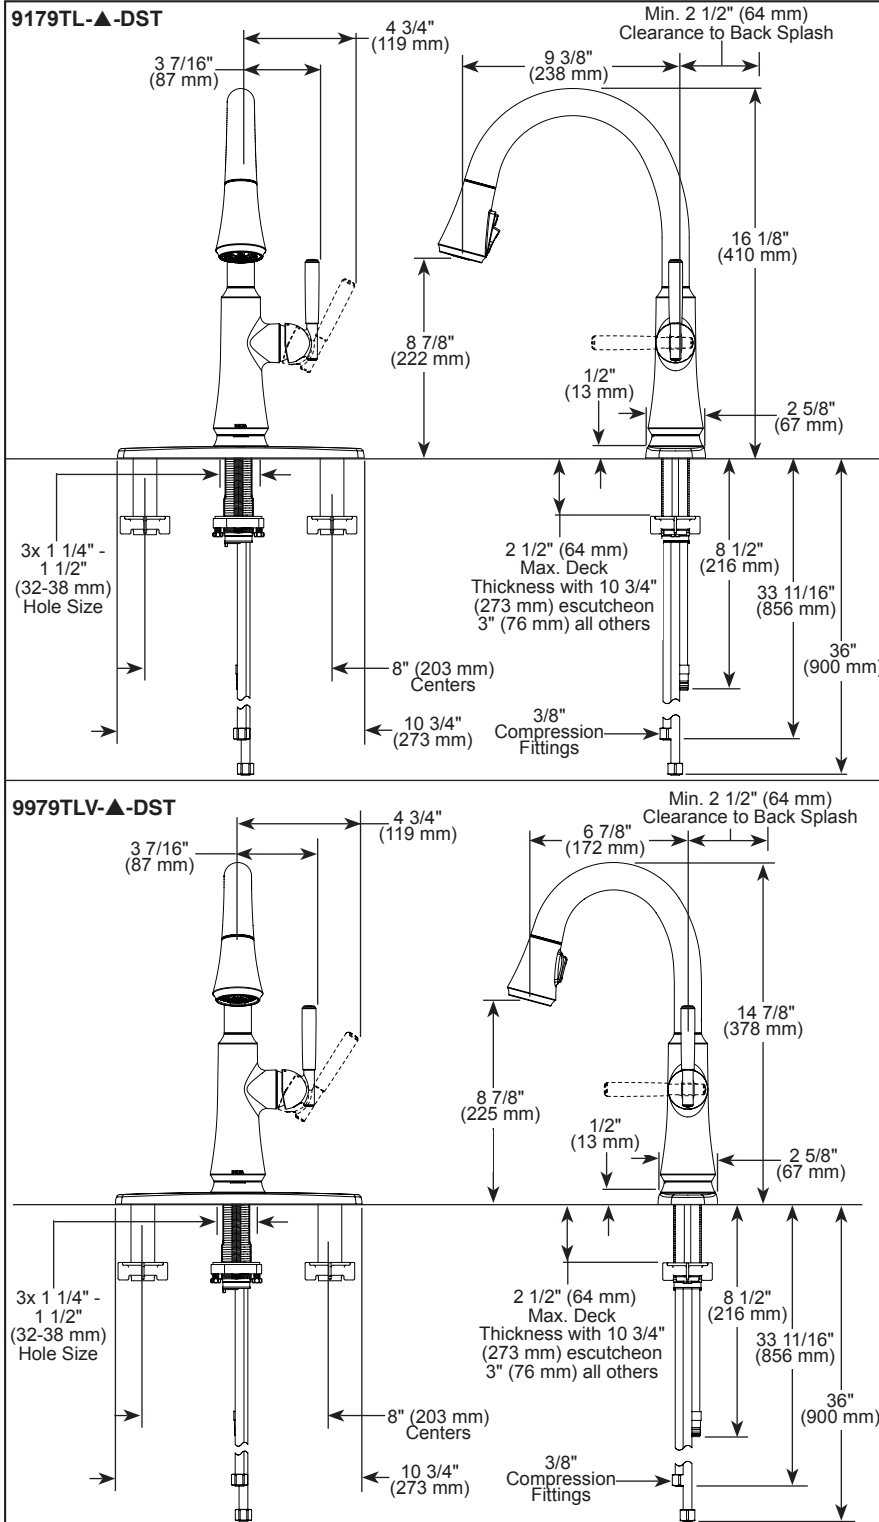

▲ Designate proper finish suffix

Delta reserves the right (1) to make changes in specifications and materials, and (2) to change or discontinue models, both without notice or obligation. Dimensions are for reference only. See current full-line price book or www.deltafaucet.com for finish options and product availability.

DSP-K-9179TL-DST Rev. A

Delta Faucet Company

55 E. 111th Street, Indianapolis, IN 46280
350 South Edgeware Road, St. Thomas, ON N5P 4L1
© 2023 Delta Faucet Company