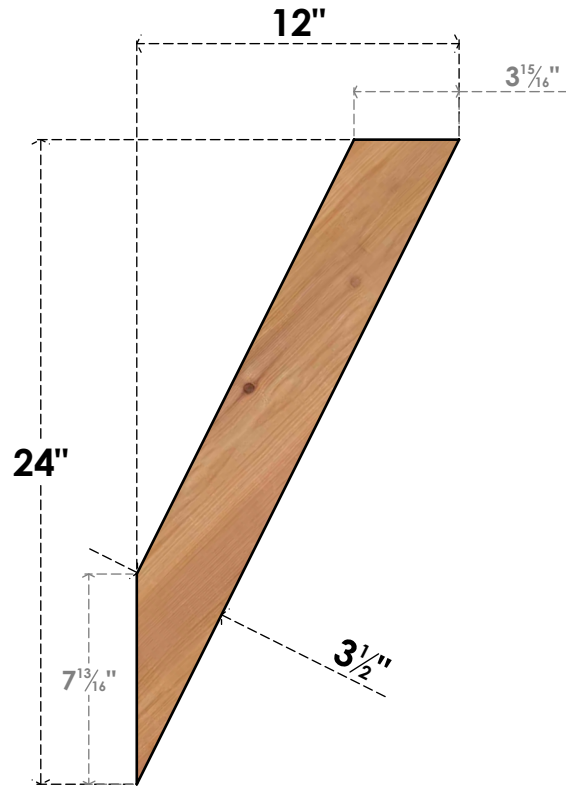

BRC04X12X24TRA00SWR

3 1/2"W X 12"D X 24"H TRADITIONAL SMOOTH BRACE, WESTERN RED CEDAR

SIDE

FRONT

EKENA MILLWORK
 2300 WEST MAIN ST.
 CLARKSVILLE, TX 75426
 TOLL FREE: 866-607-0453
 WWW.EKENAMILLWORK.COM

NOTES