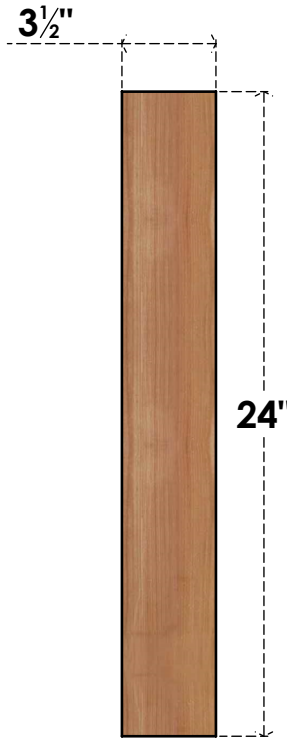

BRC04X12X24TRA00SWR

3 1/2"W X 12"D X 24"H TRADITIONAL SMOOTH BRACE, WESTERN RED CEDAR

SIDE

FRONT

EKENA MILLWORK
 2300 WEST MAIN ST.
 CLARKSVILLE, TX 75426
 TOLL FREE: 866-607-0453
 WWW.EKENAMILLWORK.COM

NOTES