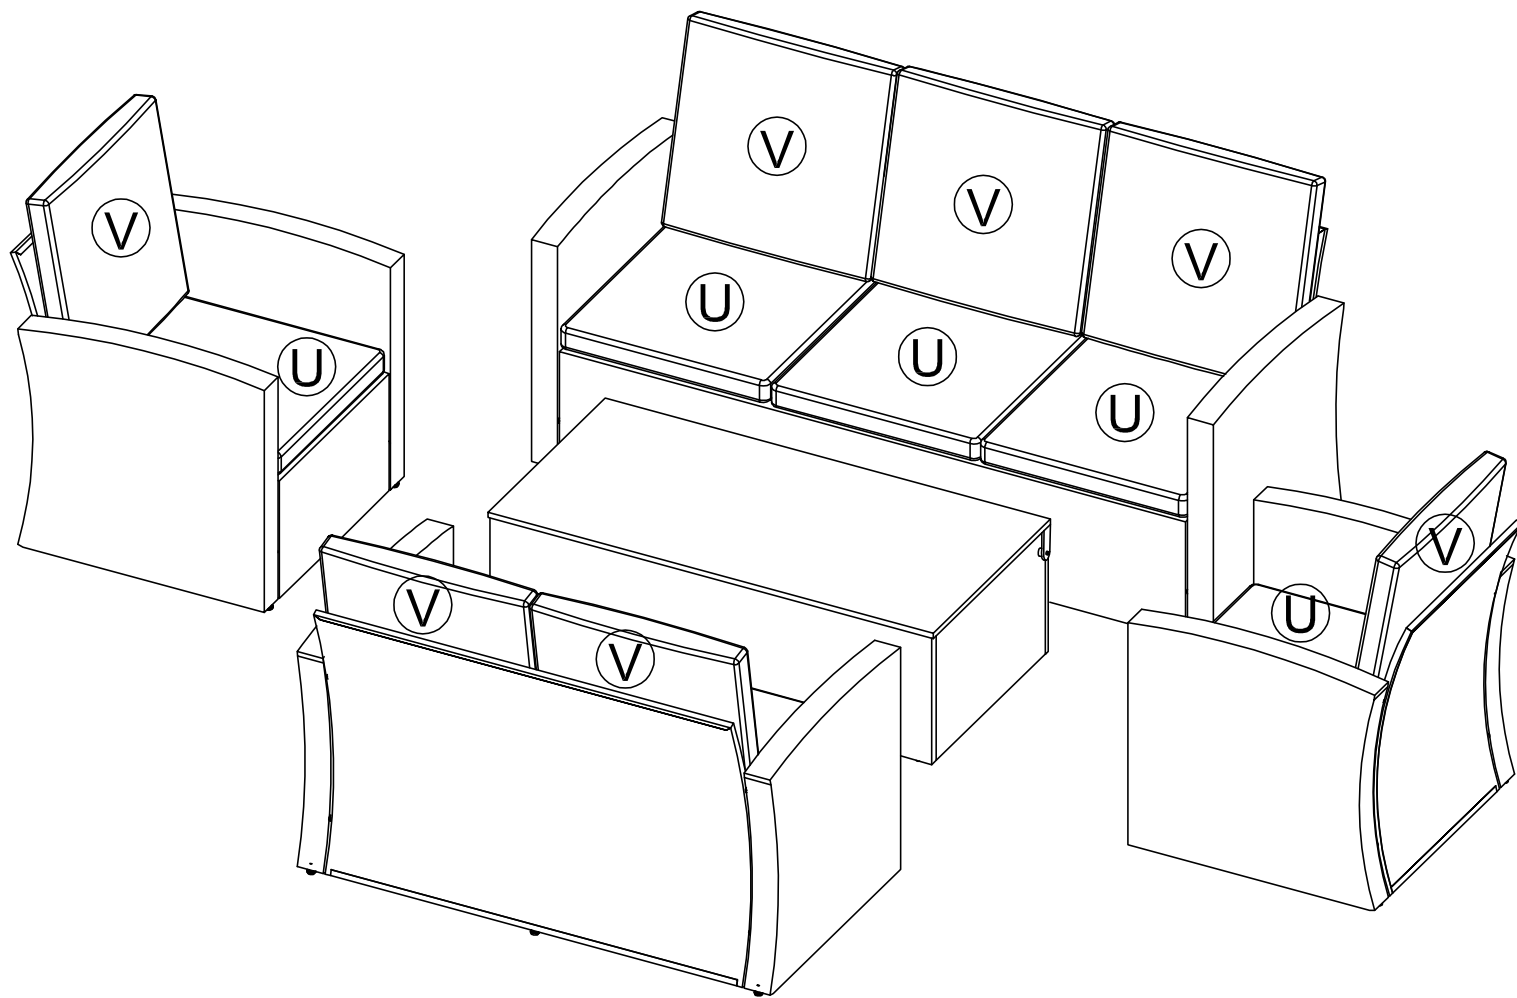

CUSHIONS

If you find deep wrinkles due to the compression on the cushion cover , warm iron the fabric to remove the wrinkles.

Questions,problems,missing parts? Before returning the product