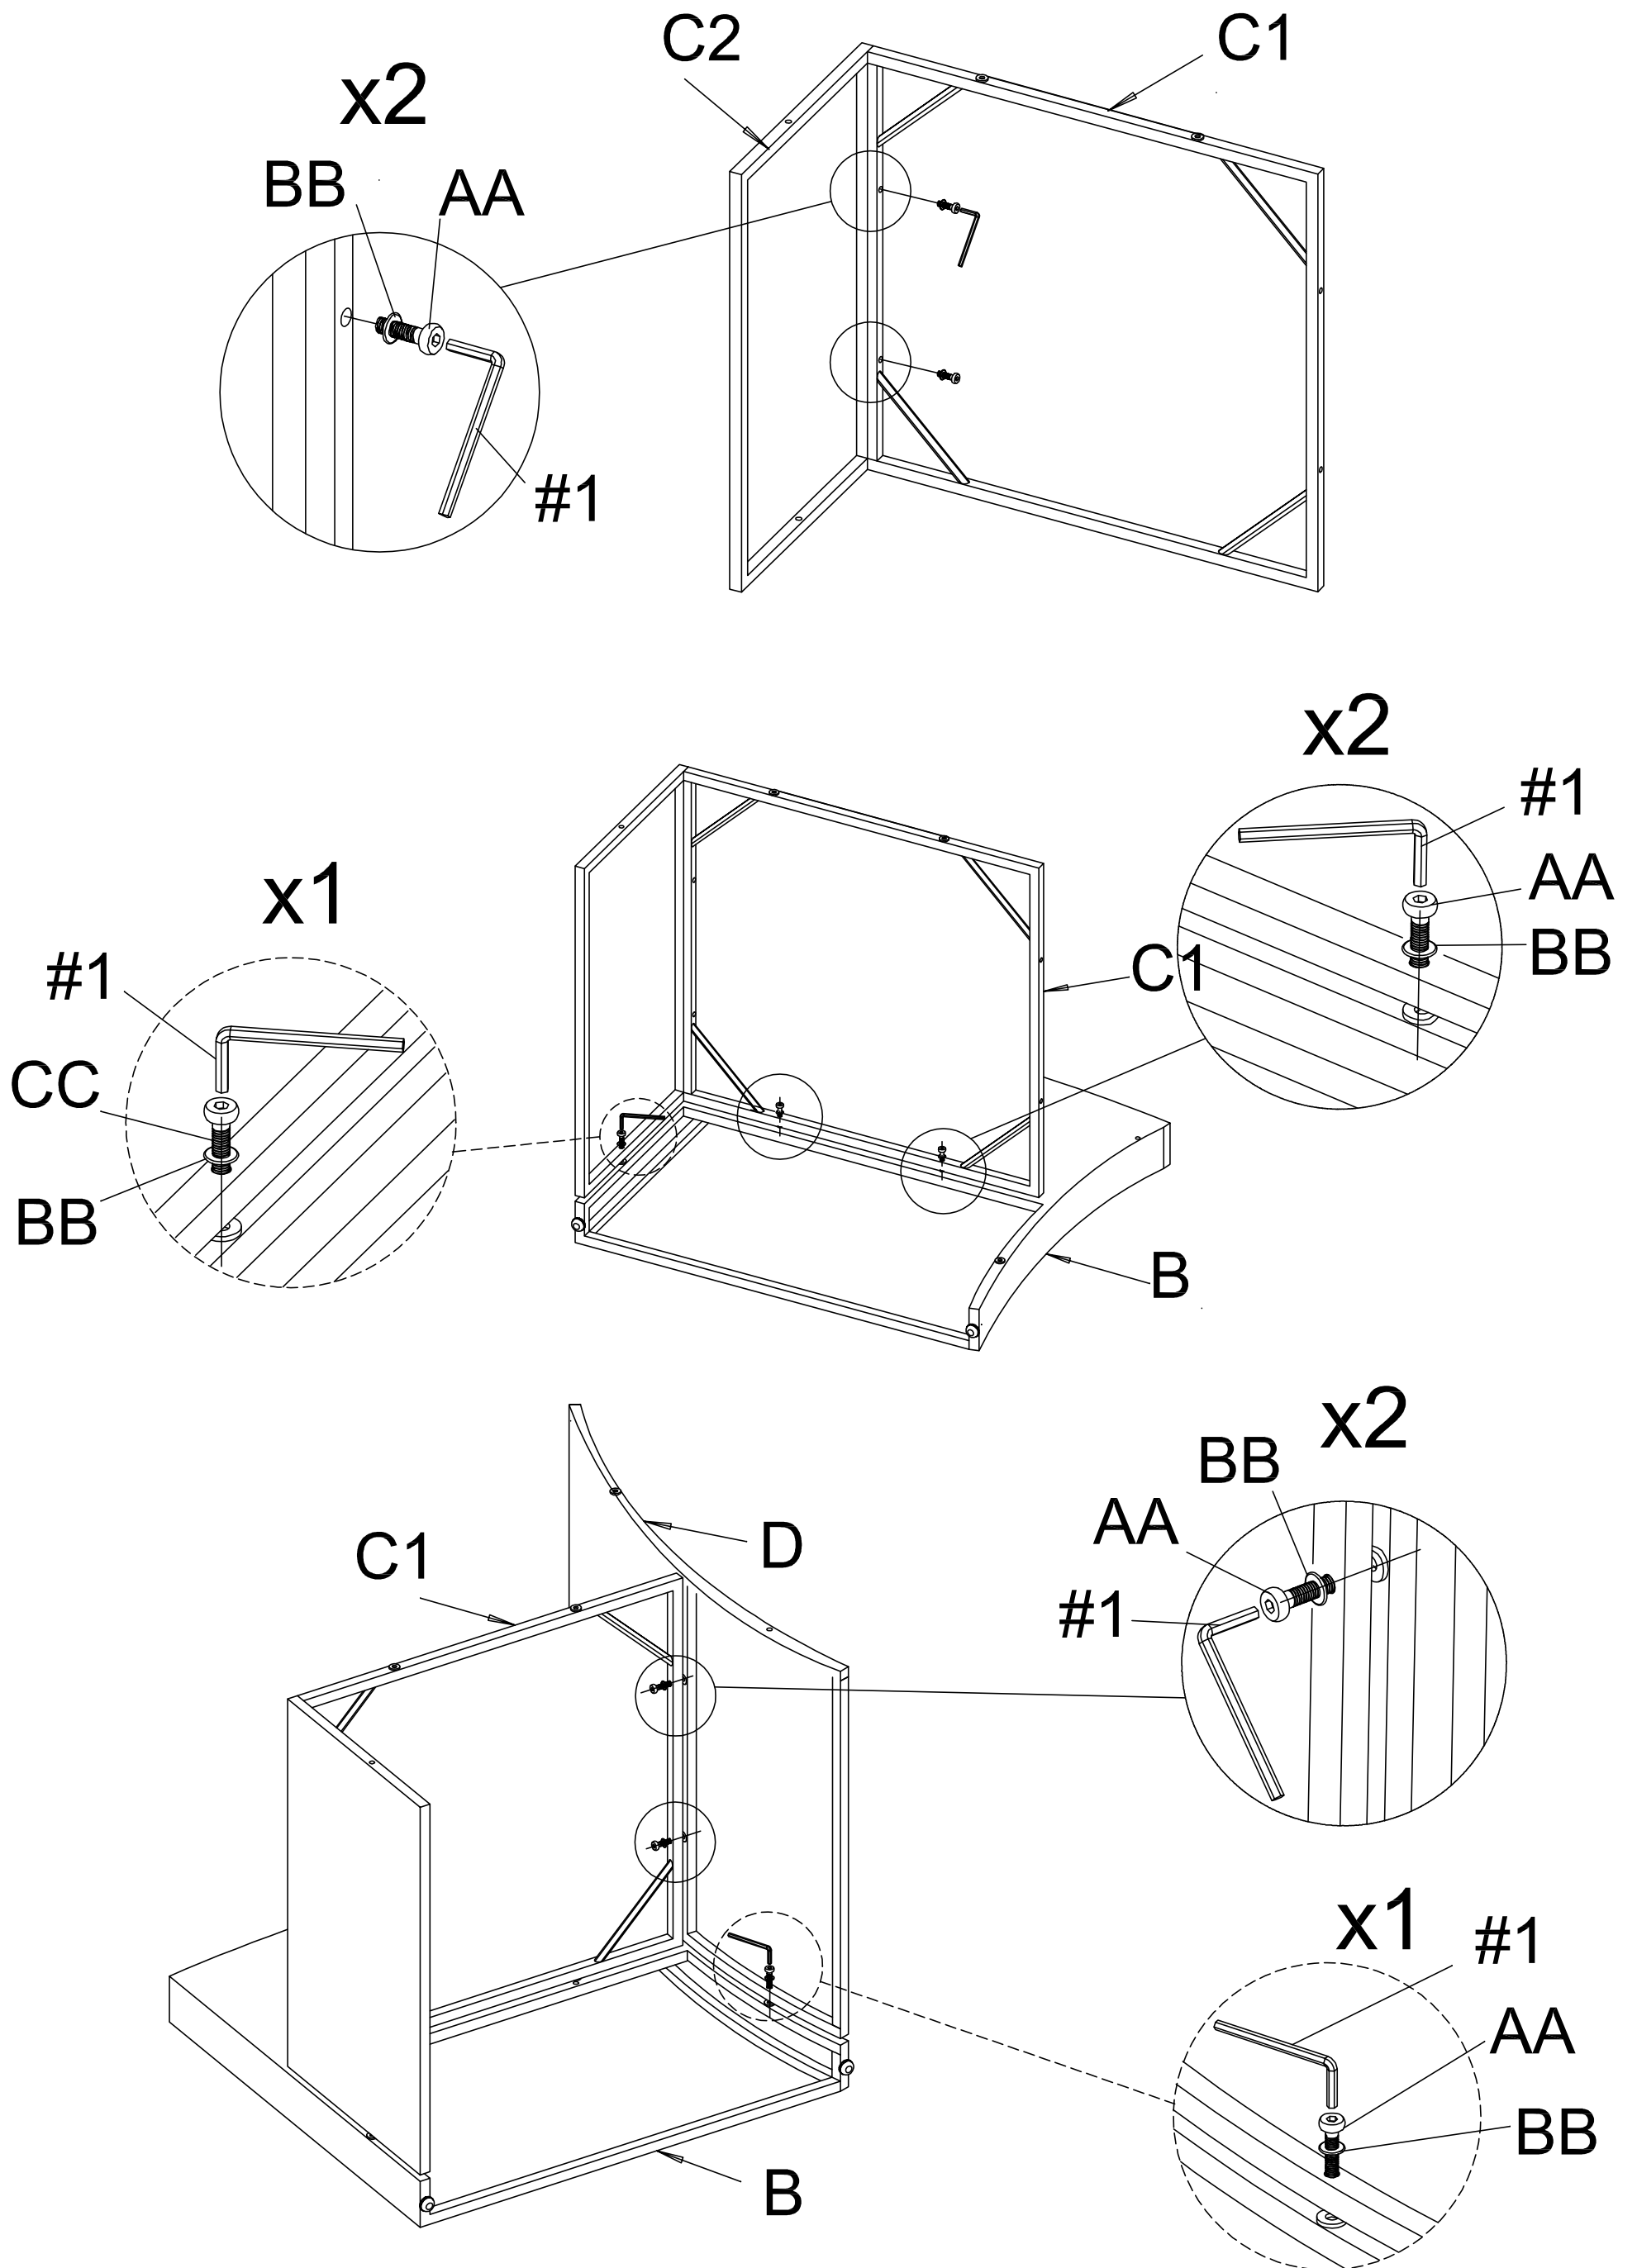

Assembly of Single Chair