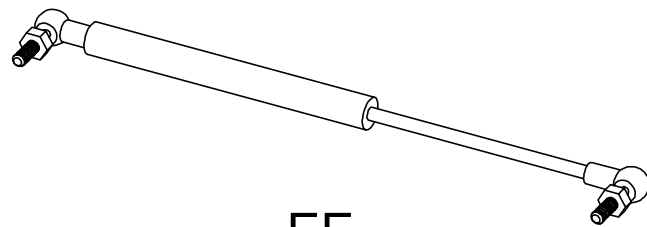

EE

Part	Description	Quantity	Part	Description	Quantity
#1	Allen Wrench	2	BB	Washer	74
#2	Ratchet Wrench	1	CC	M6*35 Bolt	24
#3	Hex Wrench	2	DD	M6*90 Bolt	8
AA	M6*40 Bolt	42	EE	Cylinder Support	2