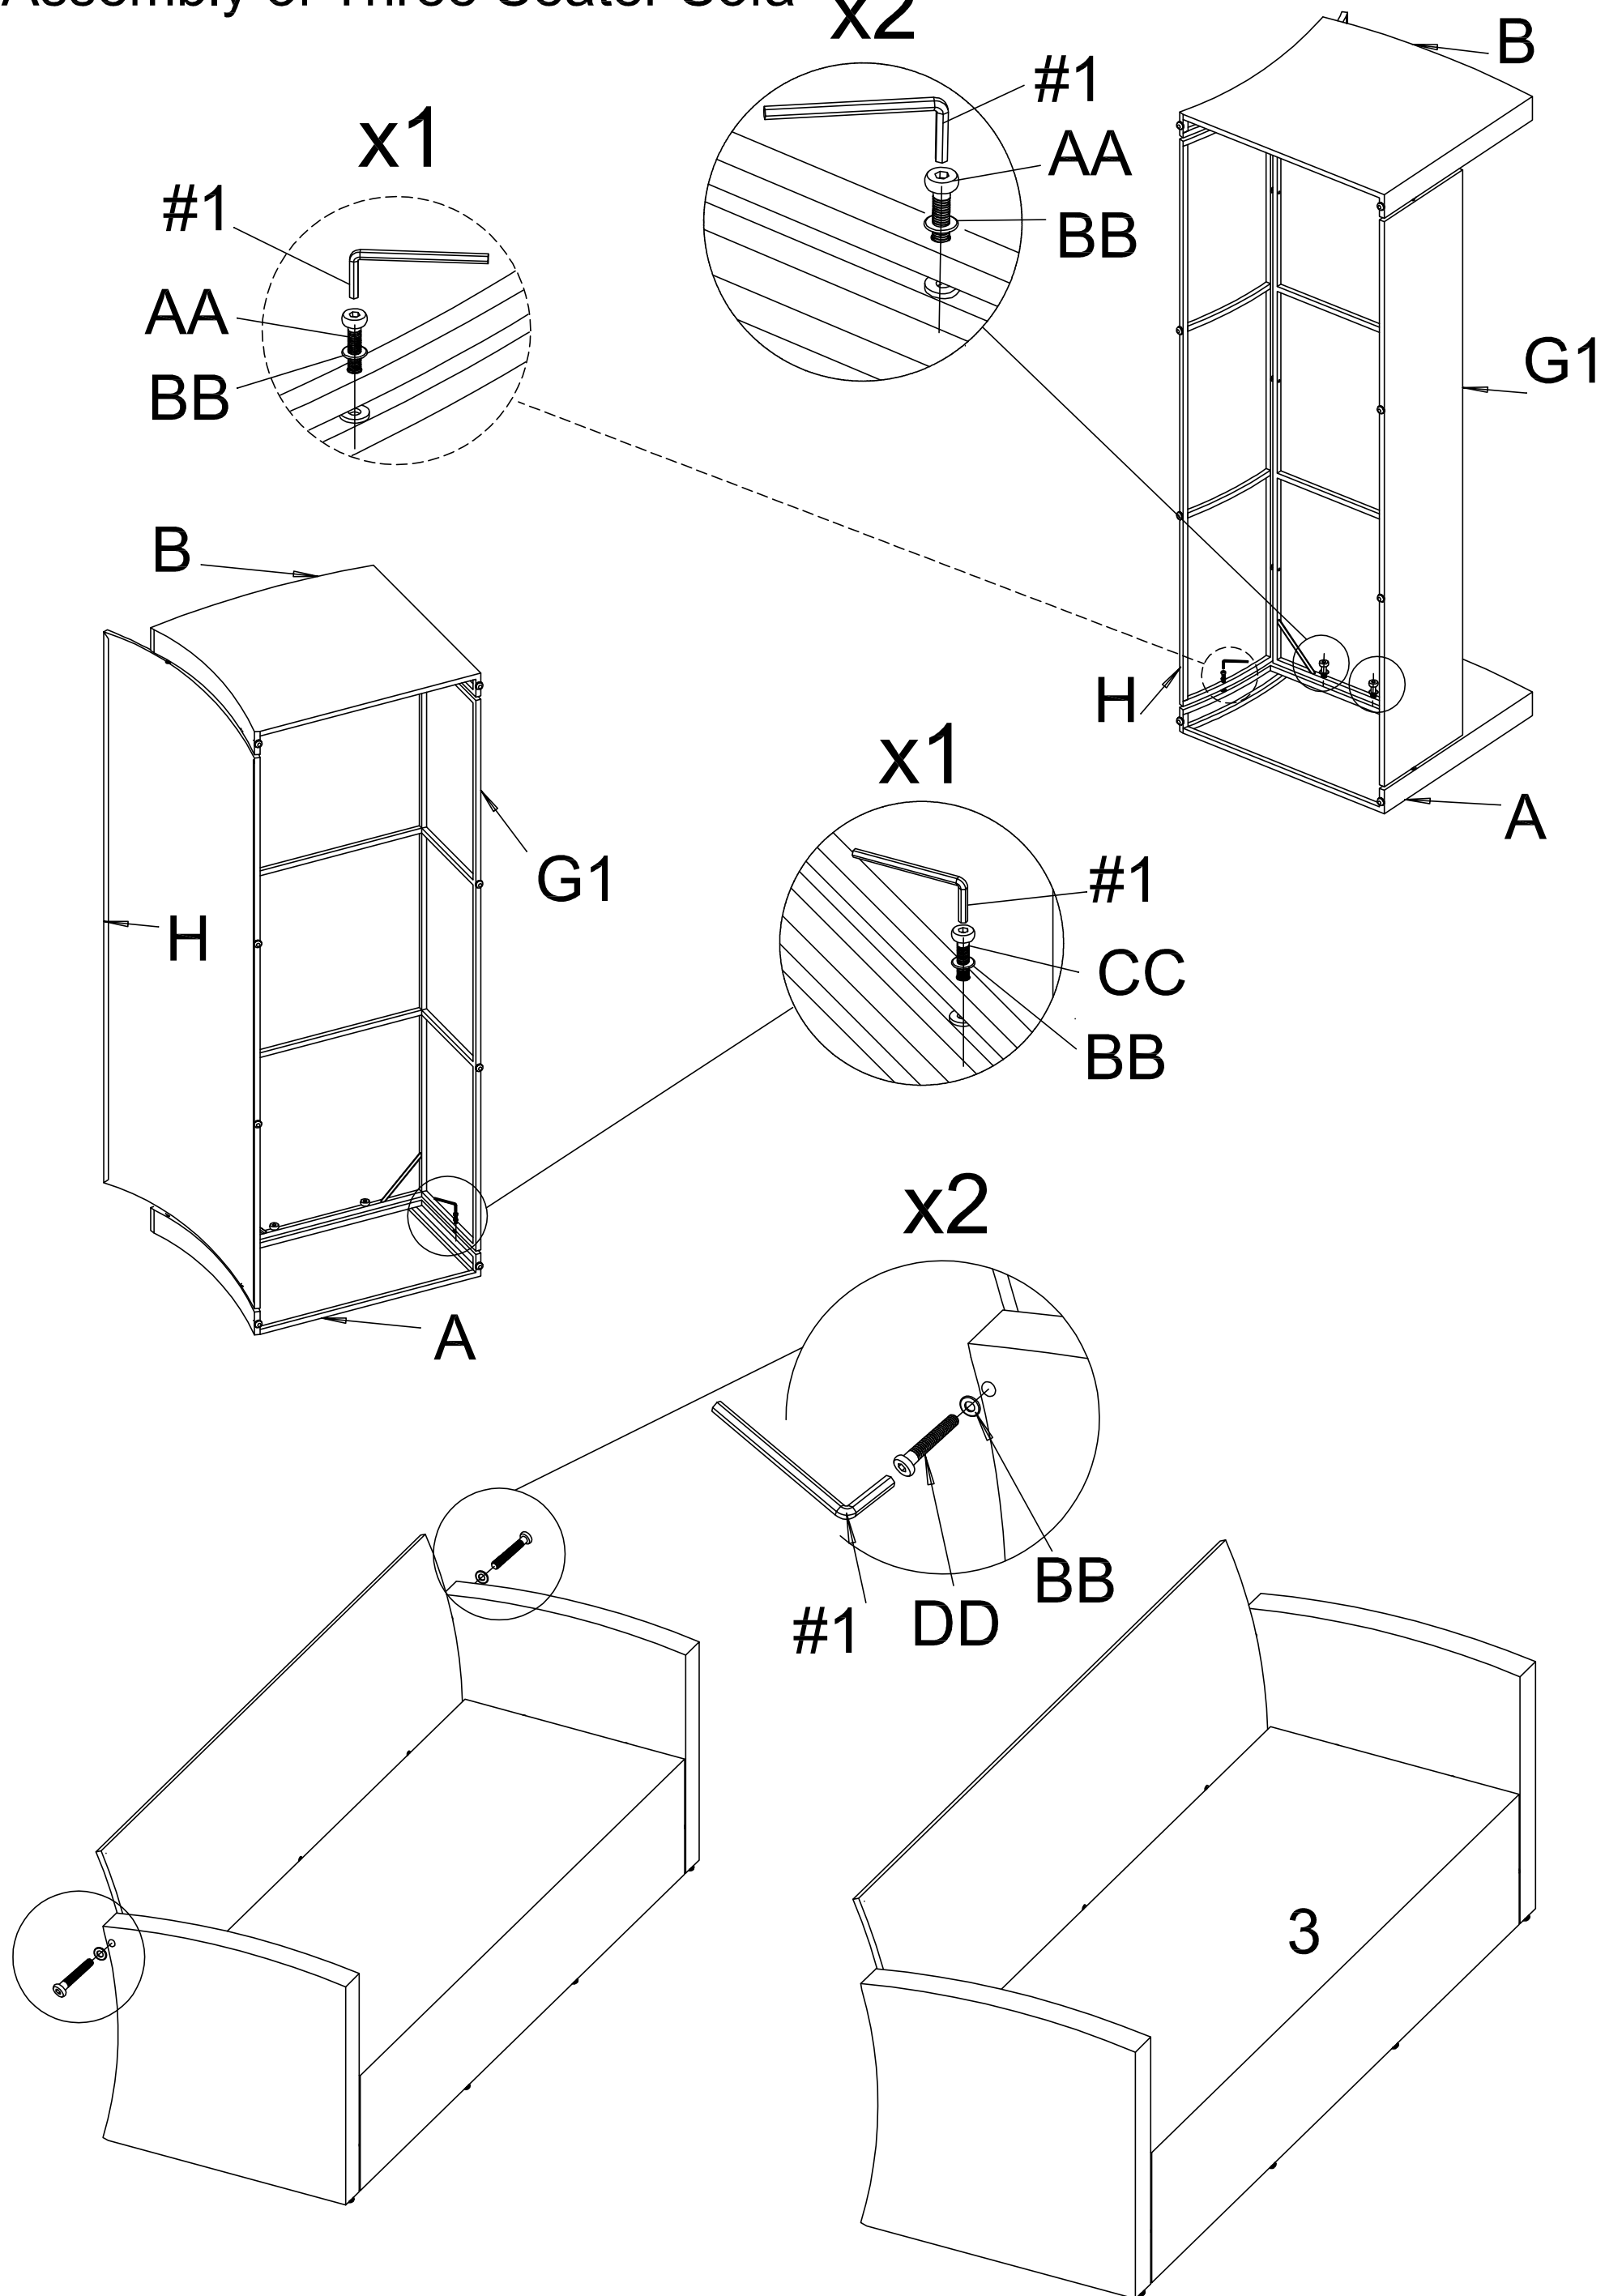

Assembly of Three Seater Sofa x2