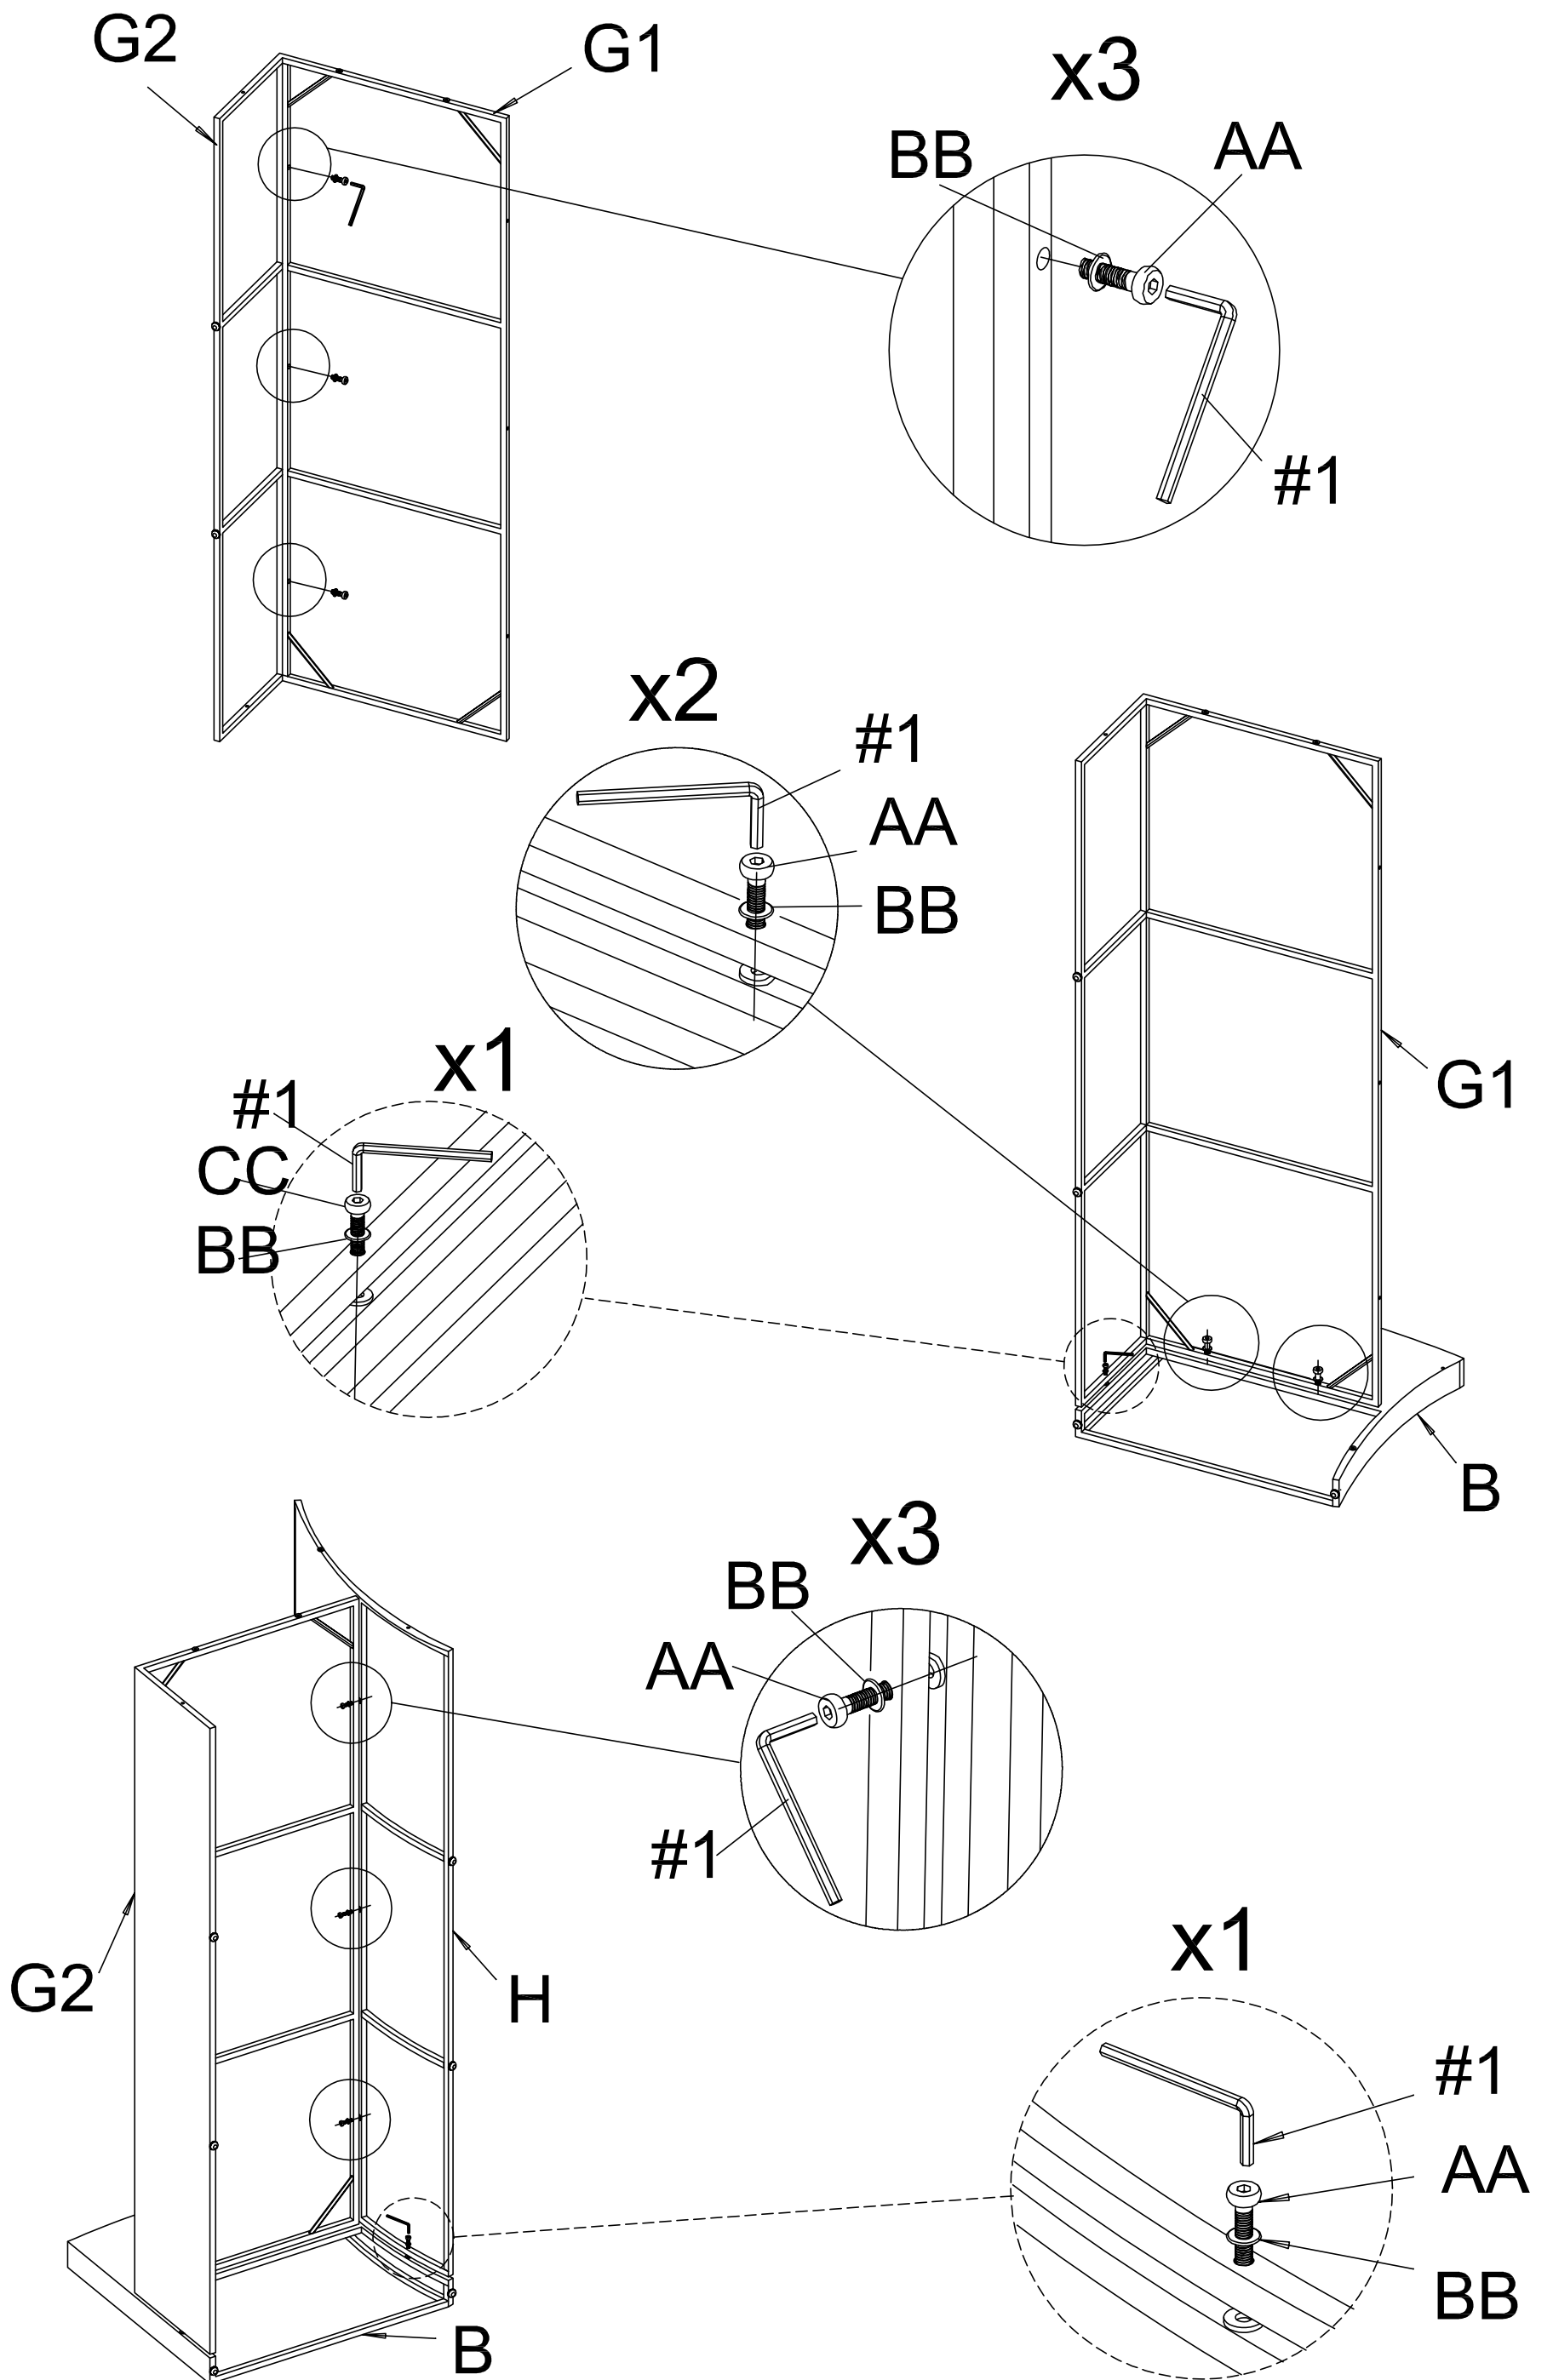

Part	Description	Quantity	Part	Description	Quantity
#1	Allen Wrench	2	BB	Washer	74
#2	Ratchet Wrench	1	CC	M6*35 Bolt	24
#3	Hex Wrench	2	DD	M6*90 Bolt	8
AA	M6*40 Bolt	42	EE	Cylinder Support	2

PACKAGE CONTENTS

Part	Description	Image	Quantity	Part	Description	Image	Quantity
A	Left Armrest		4	H	3-Seat Sofa Back		1
B	Right Armrest		4	I	Coffee Table Front Side Panel		1
C1	Single Chair Seat Part 1		2	J	Coffee Table Top & Back Panel		1
C2	Single Chair Seat Part 2		2	K	Coffee Table Right Side Panel		1
D	Single Chair Back		2	L	Coffee Table Left Side Panel		1
E1	Loveseat Sofa Seat Part 1		1	M	Coffee Table Bottom Panel		1
E2	Loveseat Sofa Seat Part 2		1	N	Coffee Table Bottom Pastic Support		1
F	Loveseat Back		1	U	Seat Cushion		7
G1	3-Seat Sofa Seat Part 1		1	V	Back Cushion		7
G2	3-Seat Sofa Seat Part 2		1	W	Coffee Table Inner Cover		1

1

Assembly of Loveseat Sofa

Assembly of Loveseat Sofa

Assembly of Three Seater Sofa

Assembly of Three Seater Sofa x2

Assembly of Coffee Table

Assembly of Coffee Table

x2