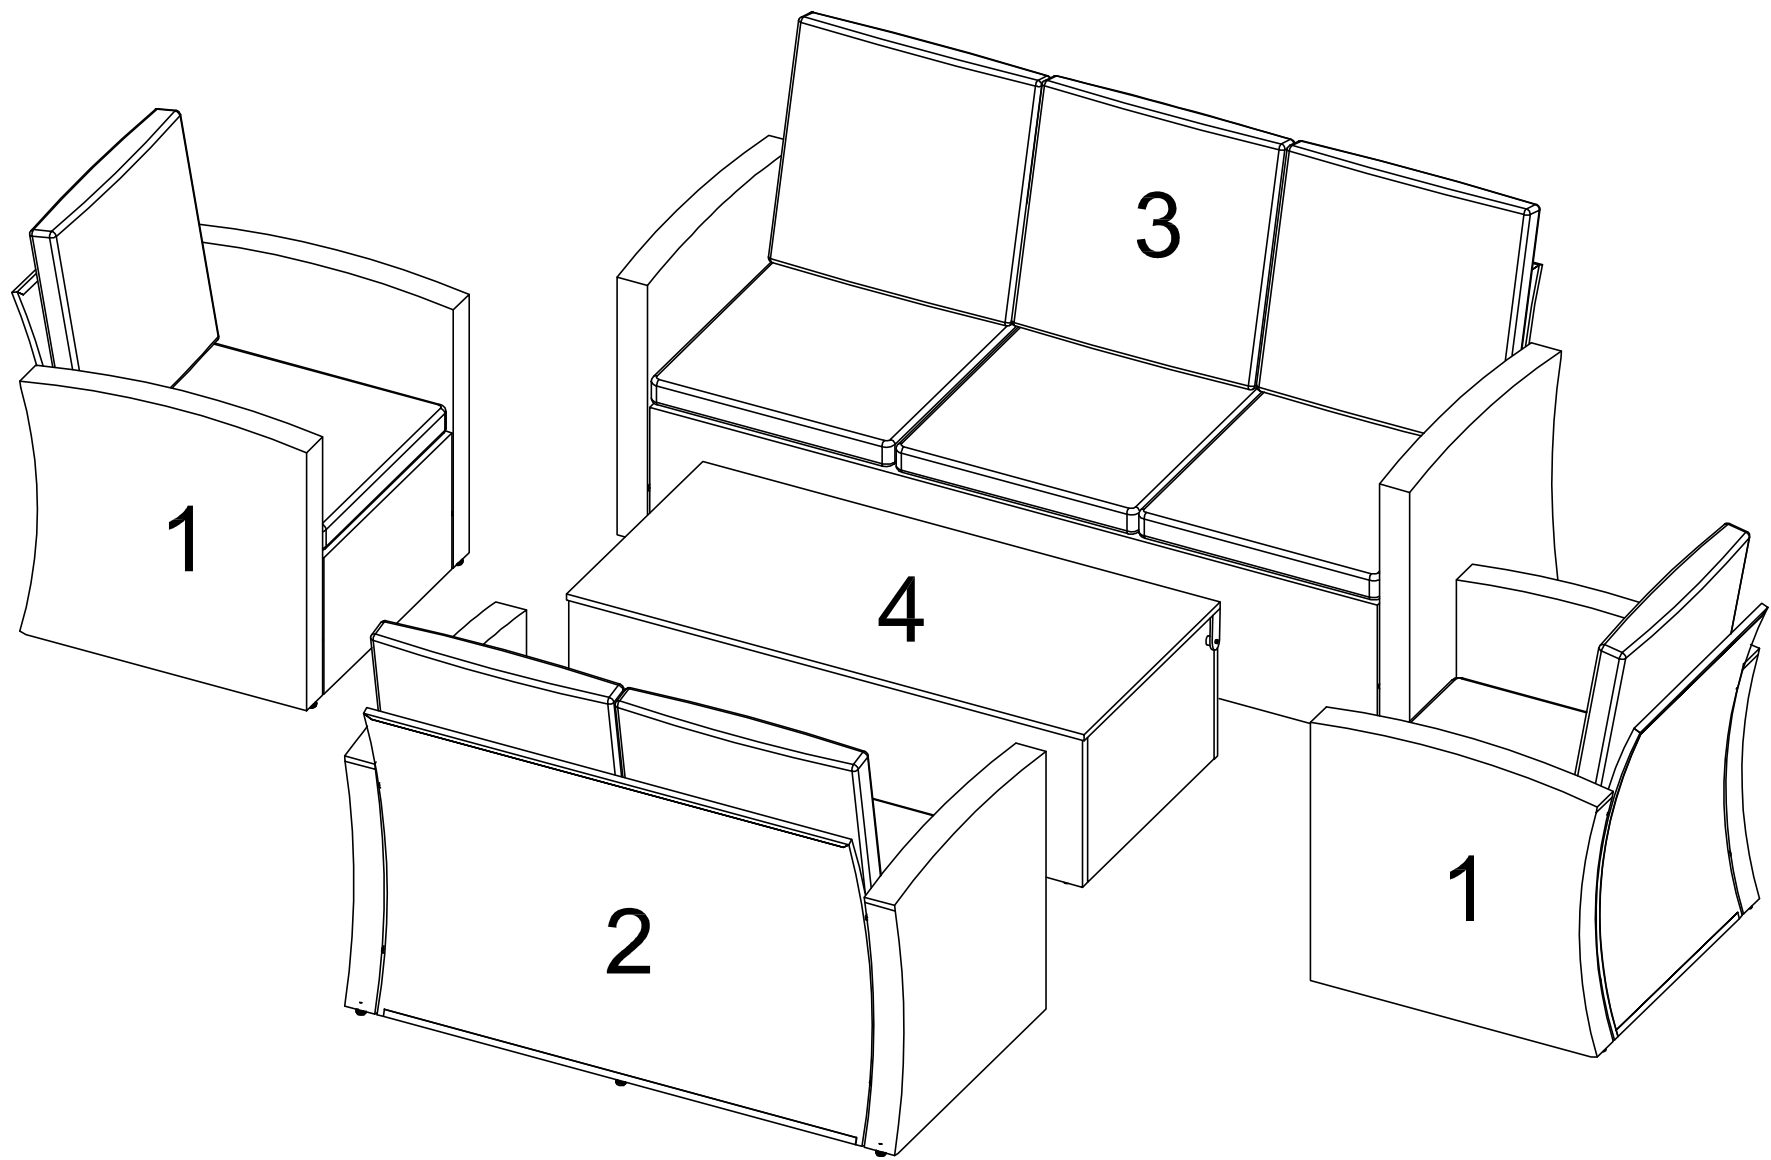

Assembly Instructions

5 Pieces Outdoor Wicker Sectional Conversation Set

1	Single Sofa	3	Three Seater Sofa
2	Loveseat Sofa	4	Coffee Table

Questions, problems, missing parts? Before returning the product

HARDWARE INCLUDED

Part	Description	Image	Quantity	Part	Description	Image	Quantity
A	Left Armrest		4	H	3-Seat Sofa Back		1
B	Right Armrest		4	I	Coffee Table Front Side Panel		1
C1	Single Chair Seat Part 1		2	J	Coffee Table Top & Back Panel		1
C2	Single Chair Seat Part 2		2	K	Coffee Table Right Side Panel		1
D	Single Chair Back		2	L	Coffee Table Left Side Panel		1
E1	Loveseat Sofa Seat Part 1		1	M	Coffee Table Bottom Panel		1
E2	Loveseat Sofa Seat Part 2		1	N	Coffee Table Bottom Pastic Support		1
F	Loveseat Back		1	U	Seat Cushion		7
G1	3-Seat Sofa Seat Part 1		1	V	Back Cushion		7
G2	3-Seat Sofa Seat Part 2		1	W	Coffee Table Inner Cover		1

1

Assembly of Loveseat Sofa

Assembly of Loveseat Sofa

Assembly of Three Seater Sofa

Assembly of Three Seater Sofa x2

Assembly of Coffee Table

Assembly of Coffee Table

x2