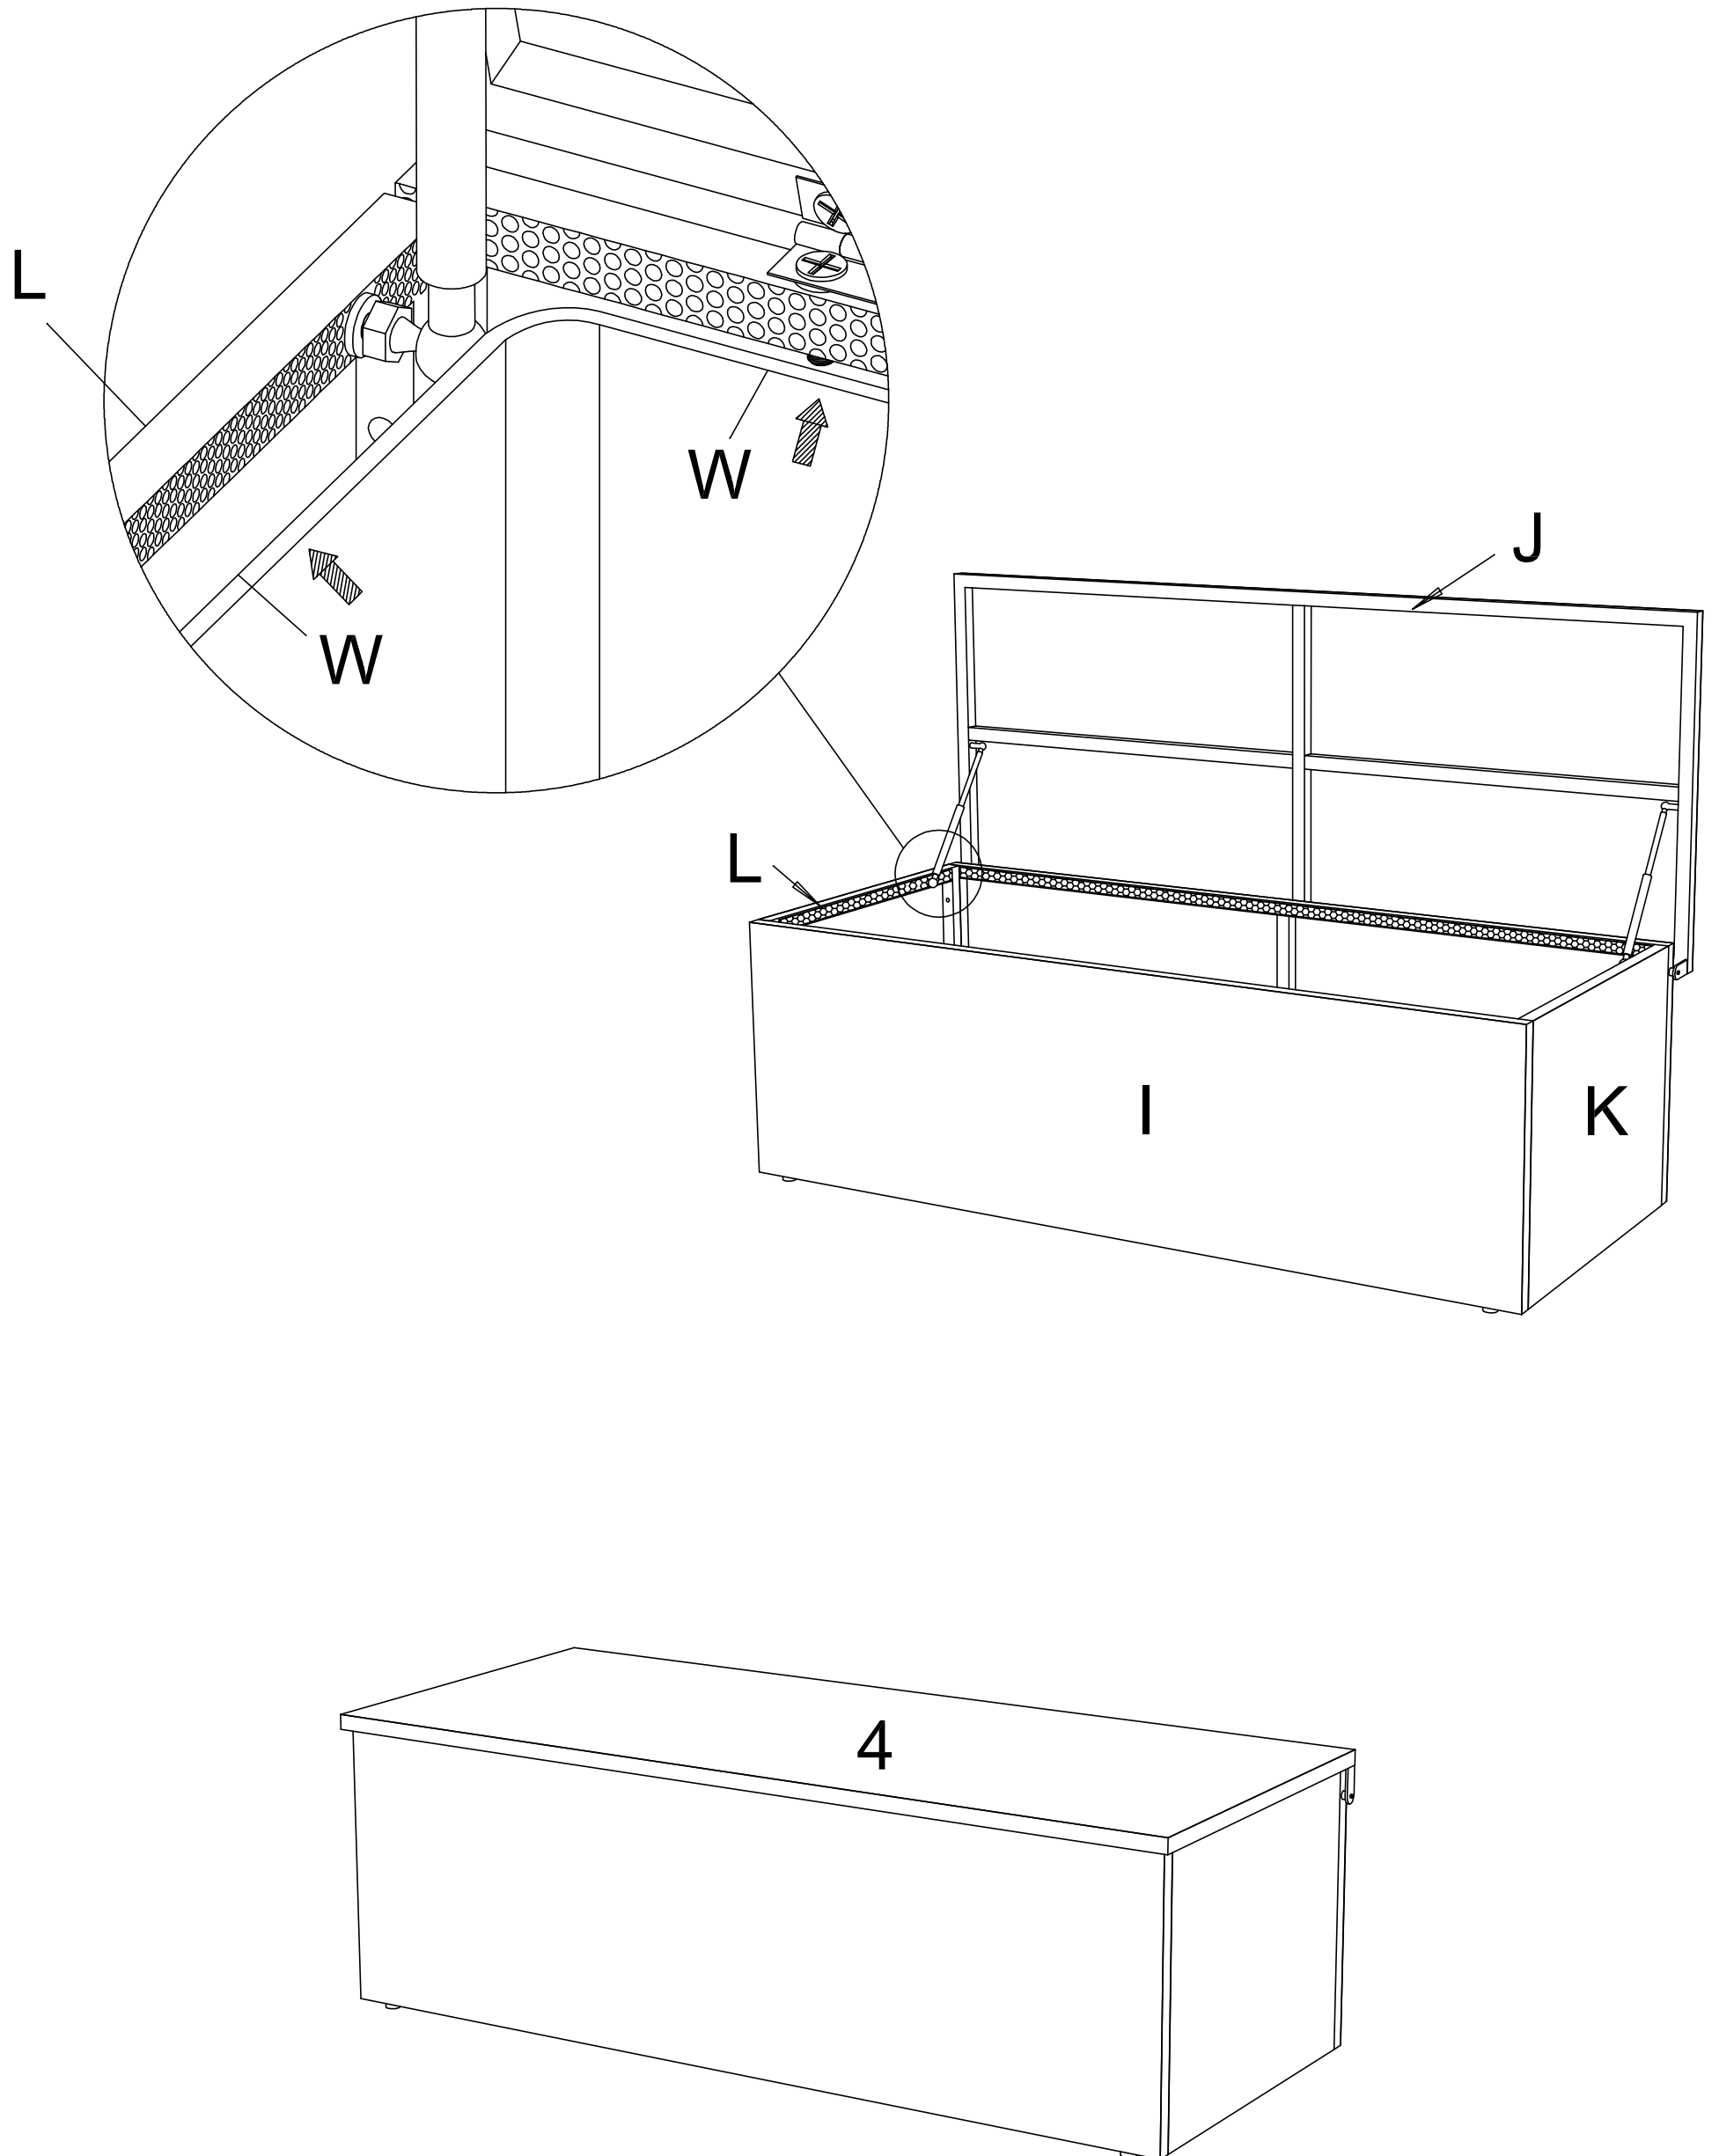

Assembly of Coffee Table