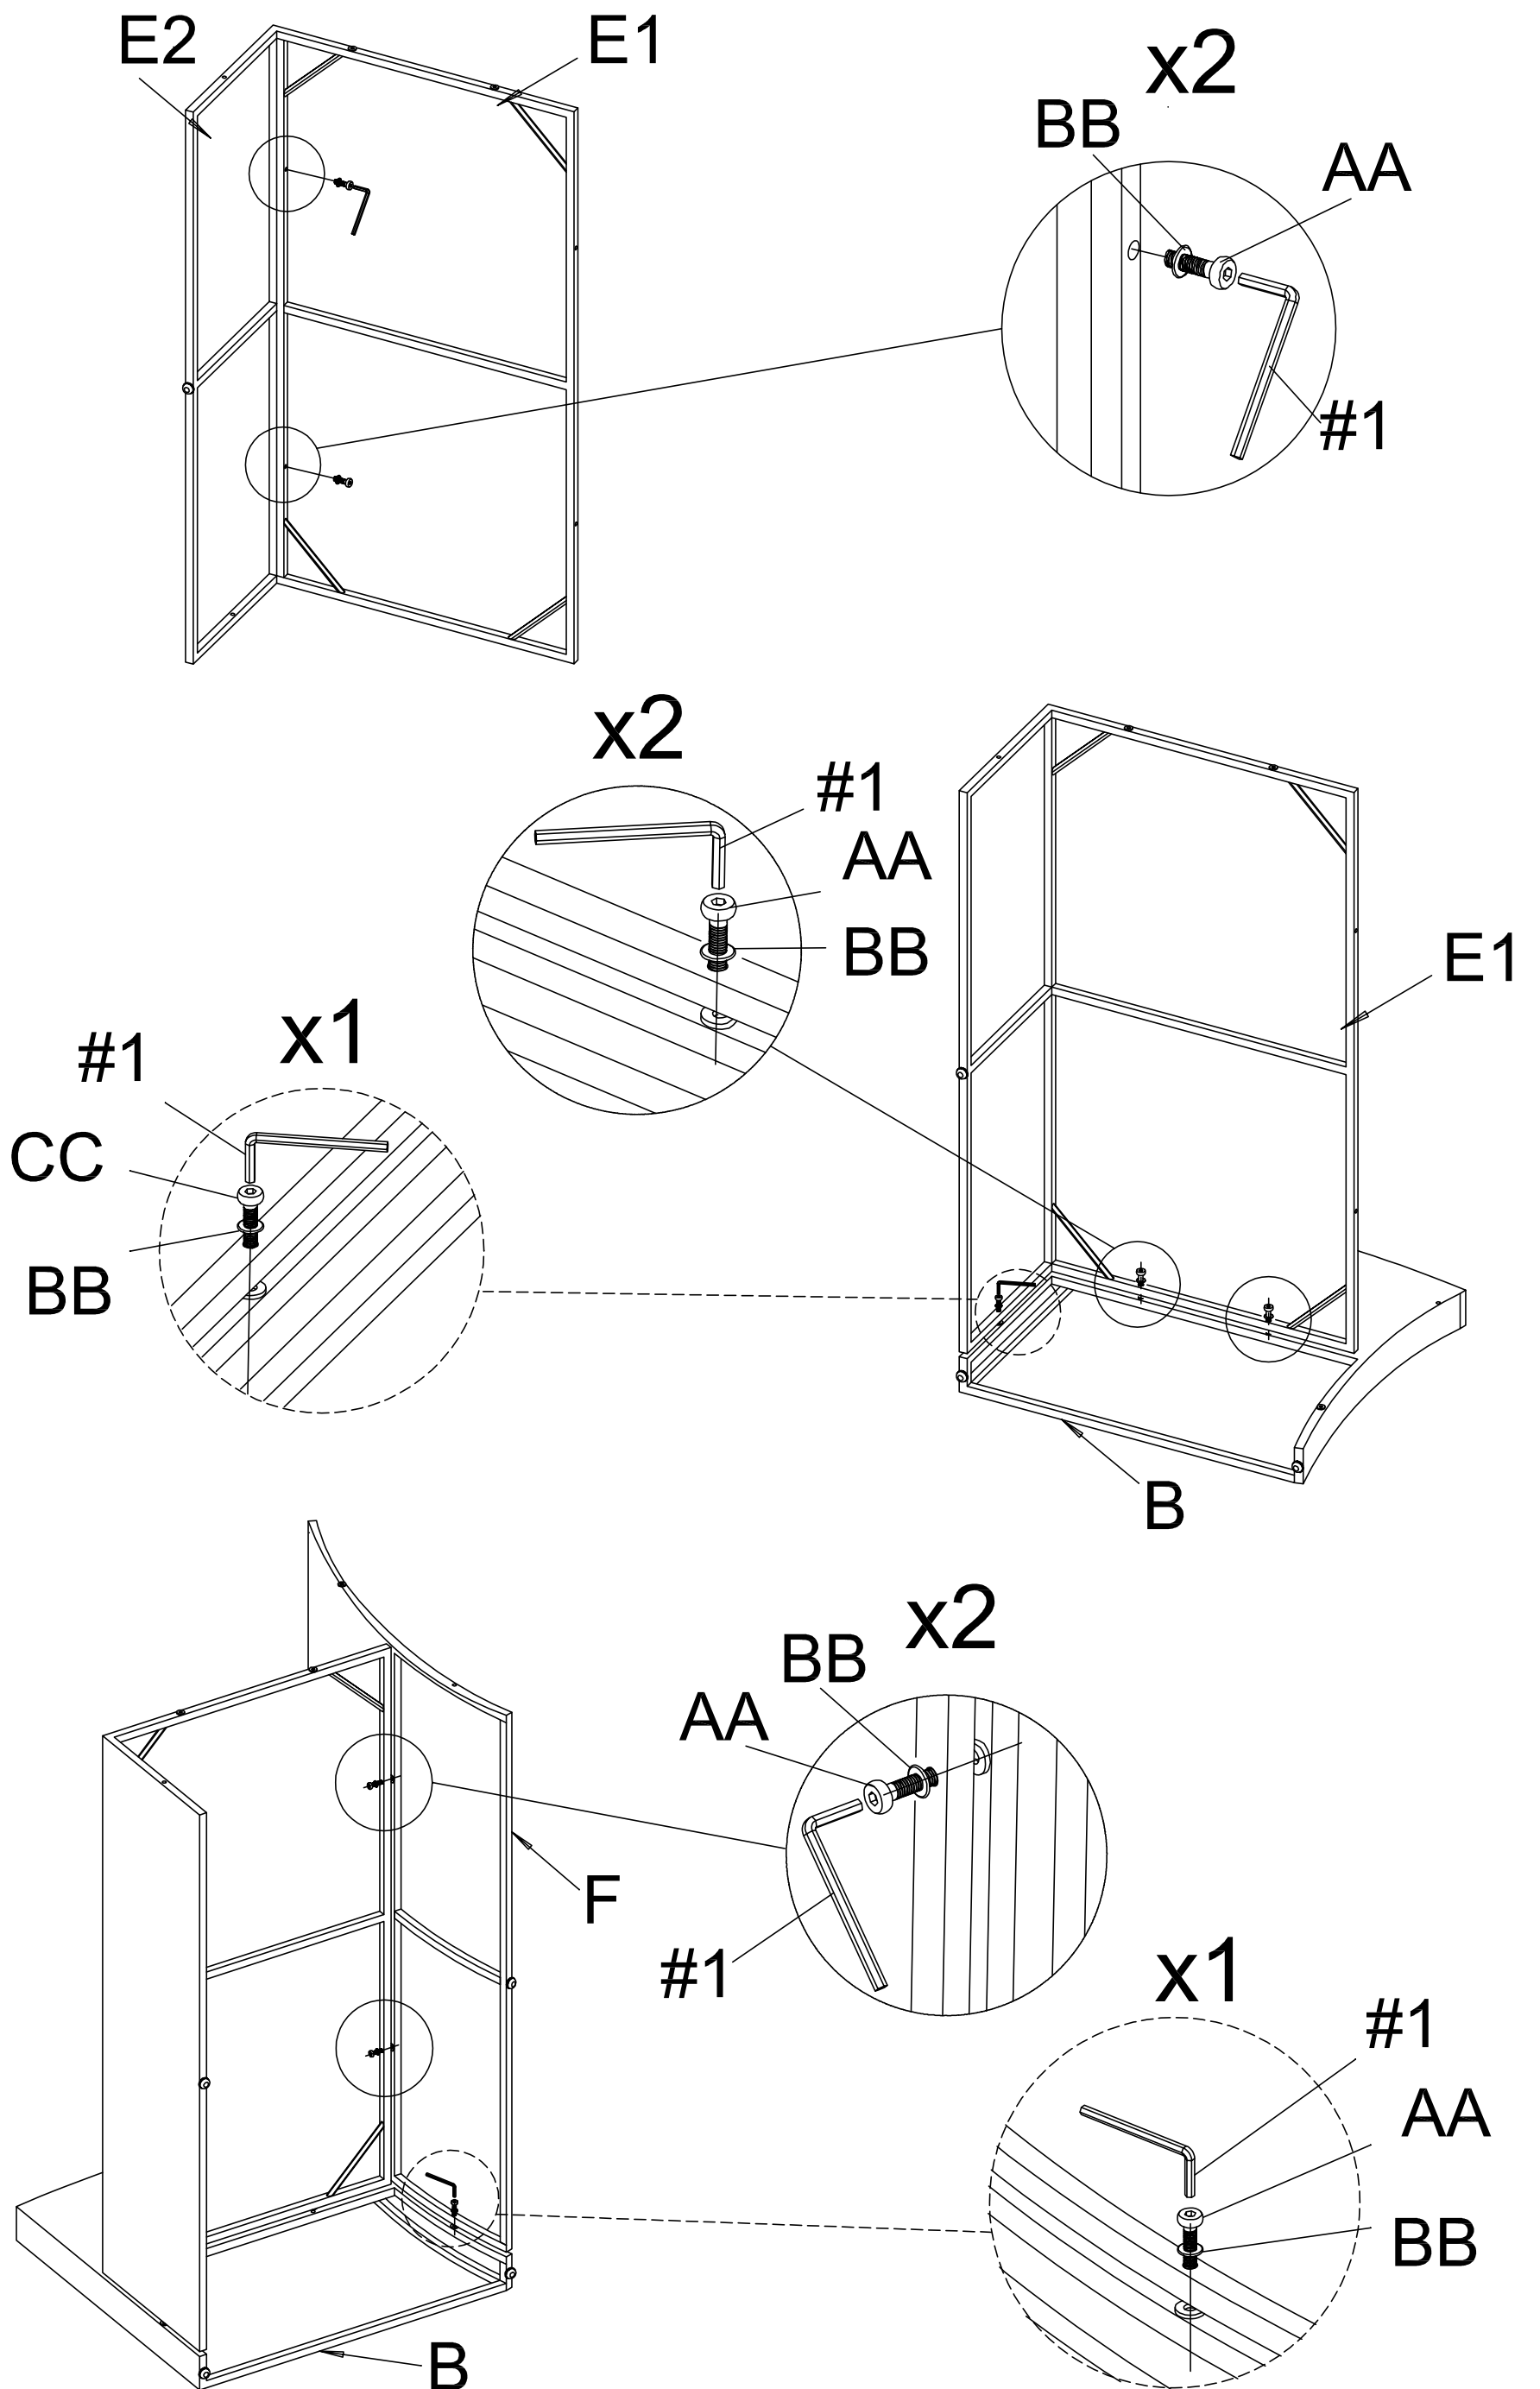

Assembly of Loveseat Sofa