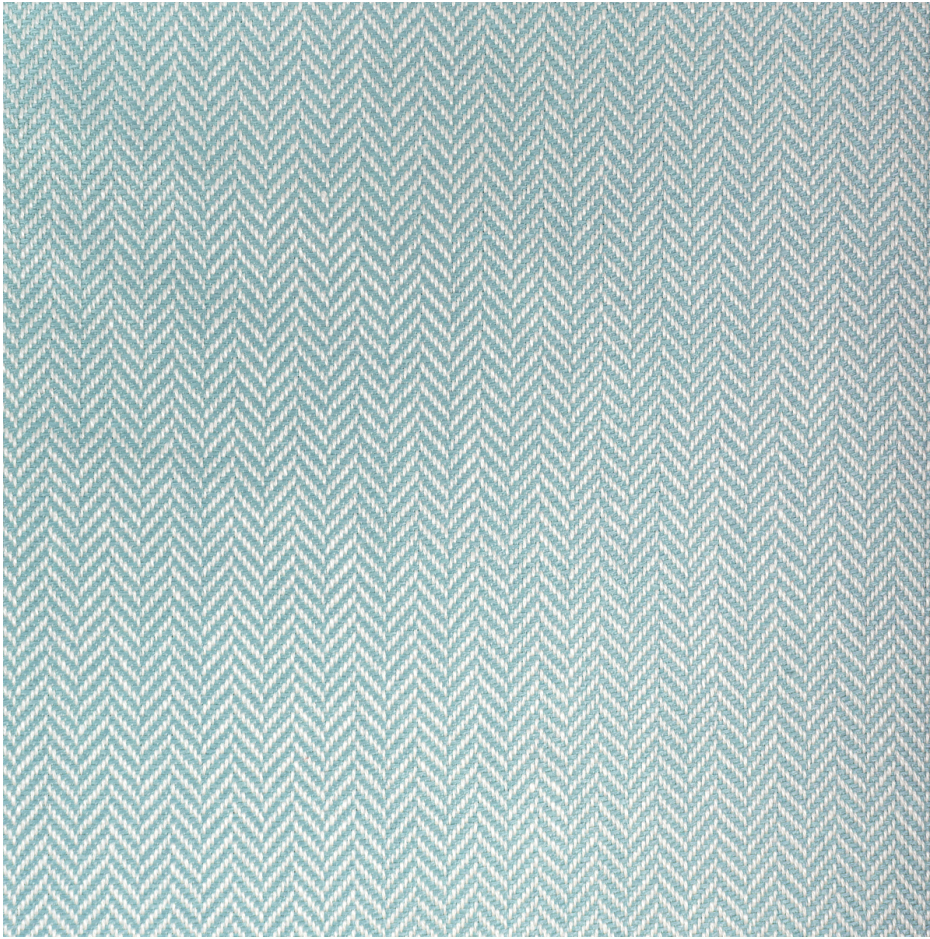

## Kerolay Linen Weave - Aqua

SKU: 8022107.13.0

SKU: **8022107.13.0**

Repeat UOM: **in in (0 cm)**

Horizontal Repeat: **.7 in (1.78 cm)**

Finish: **Washed**

End Use: **Upholstery**

Performance ACT Symbols:  

Width: **55.11 in (139.98 cm)**

Vertical Repeat: **.51 in (1.3 cm)**

Brand: **Brunschwig & Fils**

Railroaded: **No**

Composition: **Linen - 96%, Cotton - 4%**