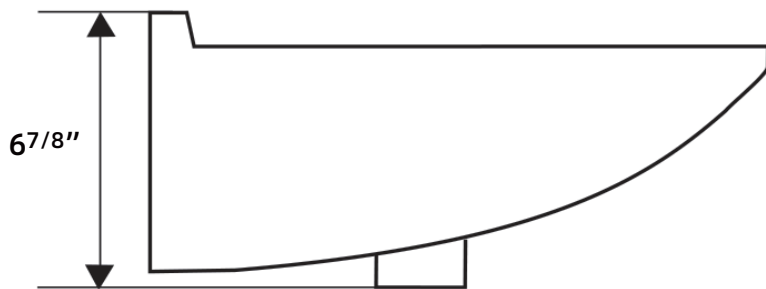

ZEAFIVE^o

PRODUCT
INSTRUCTION
VIDEO

BATHROOM SINK DIMENSIONS

SKU NO. ZF-ADA274-C

Features:

- Sleek, seamless design
- Glazed ceramic
- Integrated overflow
- Standard 1 3/4" drain hole

MODEL No. ADA274-C

Installation:

- Wall-mounted/Countertop

Colors

- White

SIDE VIEW

TOP VIEW