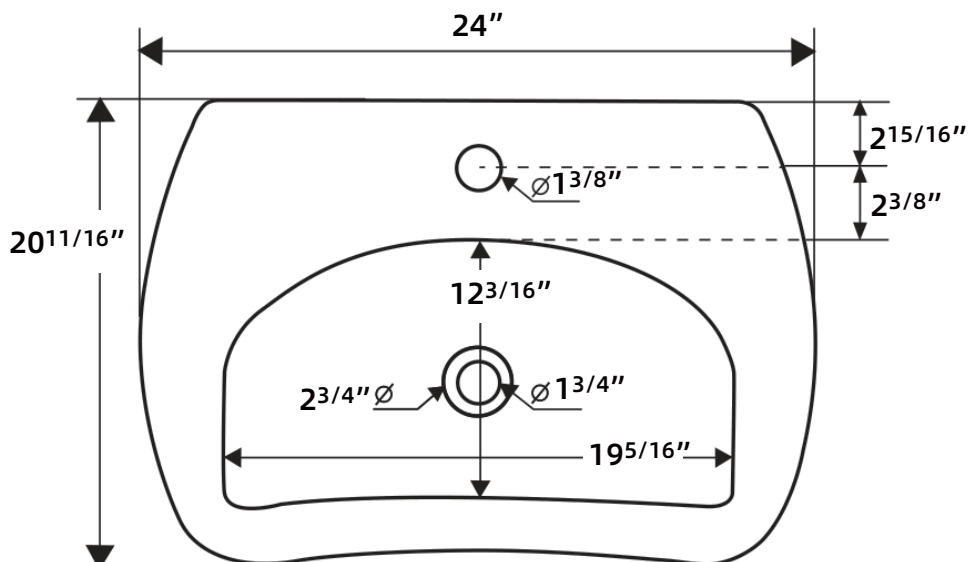

ZEAFIVE^o

PRODUCT
INSTRUCTION
VIDEO

BATHROOM SINK DIMENSIONS

SKU NO. ZF-ADA274-C

Features:

- Sleek, seamless design
- Glazed ceramic
- Integrated overflow
- Standard 1 3/4" drain hole

MODEL No. ADA274-C

Installation:

- Wall-mounted/Countertop

Colors

- White

SIDE VIEW

TOP VIEW