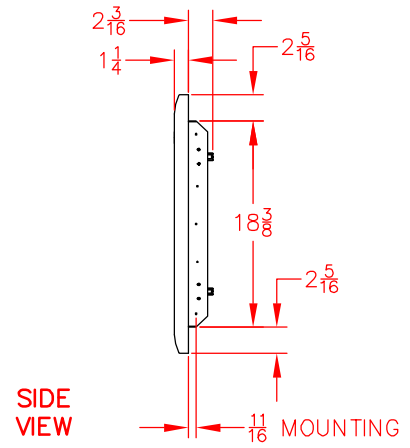

LDR36T-4 DOUBLE ACCESS DOOR, 36"

PRODUCT DIMENSIONS

CUTOUT DIMENSIONS