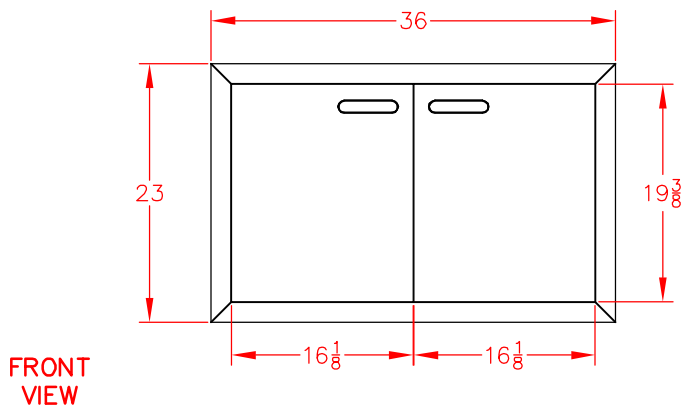

LDR36T-4 DOUBLE ACCESS DOOR, 36"

PRODUCT DIMENSIONS

CUTOUT DIMENSIONS