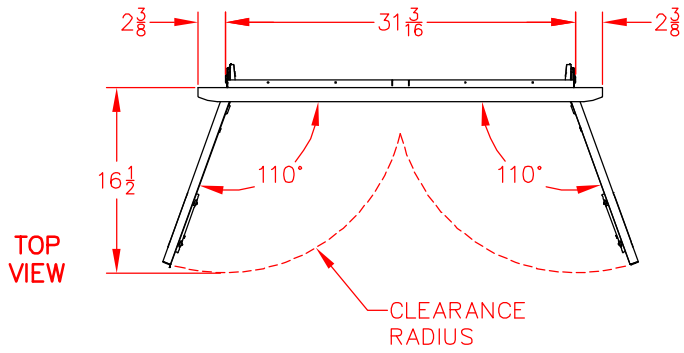

LDR36T-4 DOUBLE ACCESS DOOR, 36"

PRODUCT DIMENSIONS

CUTOUT DIMENSIONS