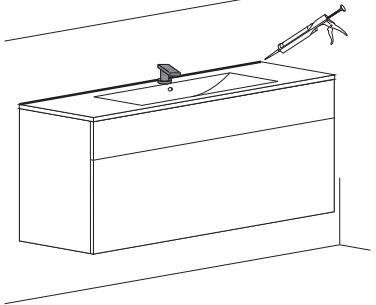

Installation notes:

Faucet and silicone are not included.
All sizes are subject to tolerance.

Sink assembly

Install the faucet to the top and drains to the sink. Refer to the faucet and drain manufacturer's instructions.
Complete the faucet connections. Run water and check for leaks.
Apply a bead of silicone behind the top surface to the finished wall.

GLASS EXTRA-LIGHT BASIN

Top view of sink

GLASS EXTRA-LIGHT BASIN

Top view of sink

GLASS EXTRA-LIGHT BASIN

Top view of sink