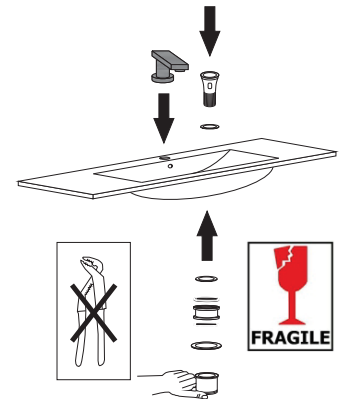

Installation notes:

Faucet and silicone are not included.
All sizes are subject to tolerance.

Sink assembly

Install the faucet to the top and drains to the sink. Refer to the faucet and drain manufacturer's instructions.
Complete the faucet connections. Run water and check for leaks.
Apply a bead of silicone behind the top surface to the finished wall.

GLASS EXTRA-LIGHT BASIN

Top view of sink

GLASS EXTRA-LIGHT BASIN

Top view of sink

GLASS EXTRA-LIGHT BASIN

Top view of sink