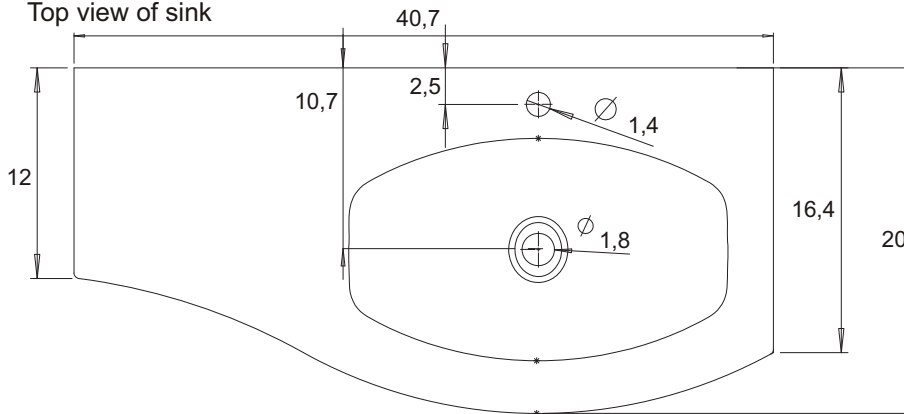

Installation notes:

Faucet and silicone are not included.
All sizes are subject to tolerance.

Sink assembly

Install the faucet to the top and drains to the sink. Refer to the faucet and drain manufacturer's instructions.
Complete the faucet connections. Run water and check for leaks.
Apply a bead of silicone behind the top surface to the finished wall.

GLASS EXTRA-LIGHT BASIN

Top view of sink

GLASS EXTRA-LIGHT BASIN

Top view of sink

GLASS EXTRA-LIGHT BASIN

Top view of sink