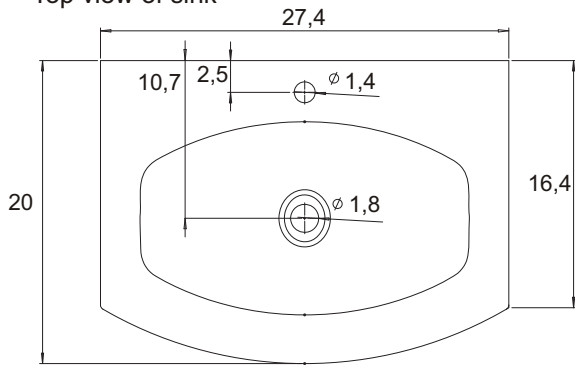

Installation notes:

Faucet and silicone are not included.
All sizes are subject to tolerance.

Sink assembly

Install the faucet to the top and drains to the sink. Refer to the faucet and drain manufacturer's instructions.
Complete the faucet connections. Run water and check for leaks.
Apply a bead of silicone behind the top surface to the finished wall.

GLASS EXTRA-LIGHT BASIN

Top view of sink

GLASS EXTRA-LIGHT BASIN

Top view of sink

GLASS EXTRA-LIGHT BASIN

Top view of sink