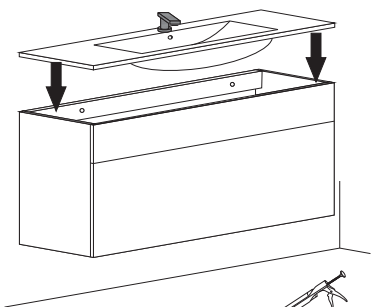

Installation notes:

Faucet and silicone are not included.
All sizes are subject to tolerance.

Sink assembly

Install the faucet to the top and drains to the sink. Refer to the faucet and drain manufacturer's instructions.
Complete the faucet connections. Run water and check for leaks.
Apply a bead of silicone behind the top surface to the finished wall.

GLASS EXTRA-LIGHT BASIN

Top view of sink

GLASS EXTRA-LIGHT BASIN

Top view of sink

GLASS EXTRA-LIGHT BASIN

Top view of sink