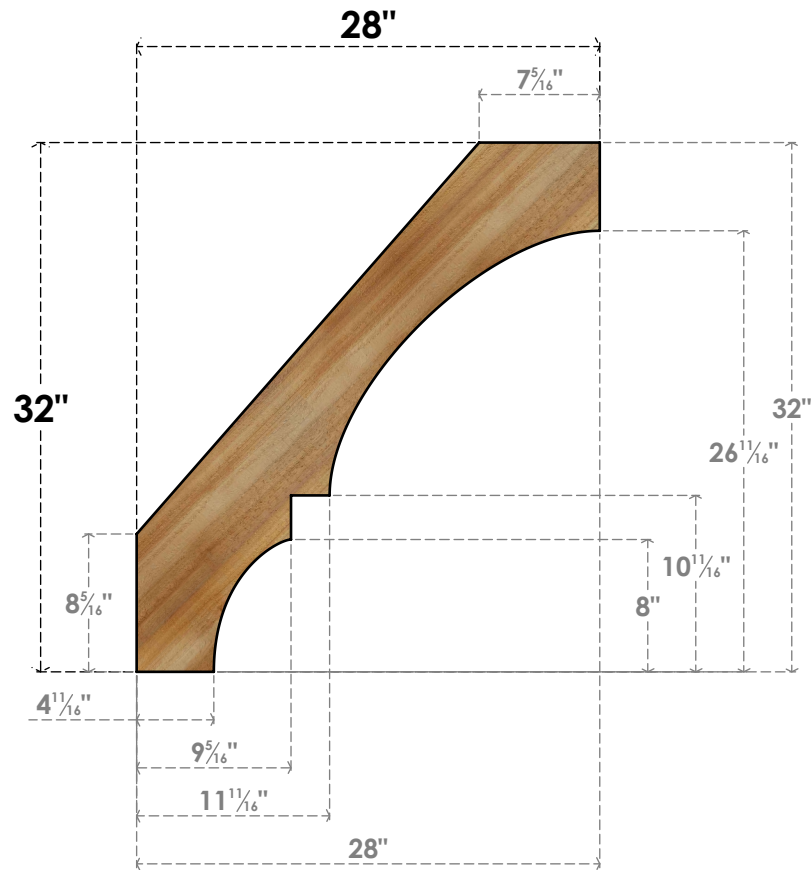

BRC06X28X32BOA00RWR

6"W X 28"D X 32"H BALBOA ROUGH SAWN BRACE, WESTERN RED CEDAR

SIDE

FRONT

EKENA MILLWORK
 2300 WEST MAIN ST.
 CLARKSVILLE, TX 75426
 TOLL FREE: 866-607-0453
 WWW.EKENAMILLWORK.COM

NOTES

1. INSTALLATION TO BE COMPLETED IN ACCORDANCE WITH MANUFACTURER'S SPECIFICATIONS.
2. DRAWING MAY NOT BE TO SCALE
3. THIS DRAWING IS INTENDED FOR DESIGN AND PLANNING PURPOSES ONLY.
4. ALL INFORMATION CONTAINED HEREIN WAS CURRENT AT THE TIME OF DEVELOPMENT BUT MUST BE REVIEWED AND APPROVED BY THE PRODUCT MANUFACTURER TO BE CONSIDERED ACCURATE.
5. PRODUCTS ARE NOT KILN DRIED. THIS ITEM IS UNIQUE AND WILL CONTAIN THE NATURAL VARIATIONS THAT THE WOOD SPECIES OFFERS. THIS MAY RESULT IN VARIATIONS UP TO 1/4"