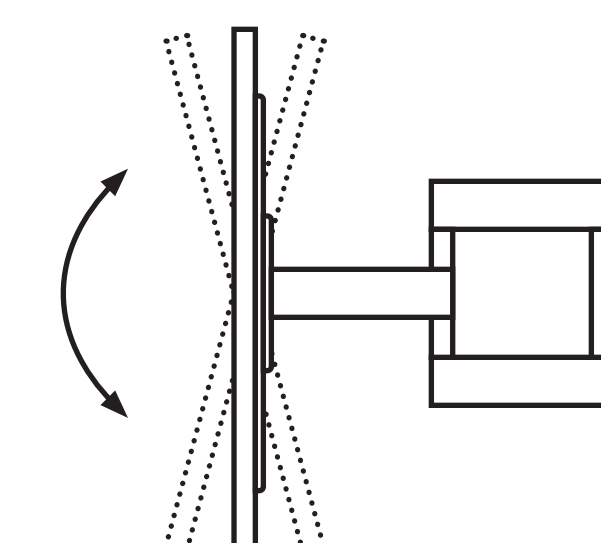

OUTDOOR TILT TV MOUNT - NO SWIVEL

Forego the need for a drill and confidently secure your TV directly onto a column or pillar. The ZZTVT8064 is a specialized outdoor tilt-only TV mount that boasts an ultra-low profile. This mount features stainless steel screws and joints, ensuring durability and stability. The mount offers firm and sturdy positioning in both landscape and portrait orientations, providing versatile viewing options.

FEATURES & SPECIFICATIONS:

- Weatherproof Powder-Coated Finish
- Salt Spray Tested
- Stainless Steel Screws
- Free-Tilting Design
- Leveling Adjustments
- Anti-Theft Design
- Profile: 2" from Wall
- Fit Screen Size: 37" - 80"
- Weight Capacity: 176lbs (80kg)
- Screen Level: $\pm 5\text{mm}$
- Tilt Range: $+5^\circ \sim -10^\circ$
- VESA Compatible: 200x200, 300x200, 300x300, 400x200, 400x300, 400x400, 600x400mm

Weight Capacity:
Up to 176lbs / 80kg

TV Diagonal:
37" to 80"

VESA Supported:
200x200 to 600x400

Tilting Angles:
 $+5^\circ$ to -10°

PRODUCT SPECIFICATIONS:

Dimensions (WxHxD)	Product Weight	Load Capacity	Surface Finish	Color
27.56" x 17.32" x 2.12" (700 x 440 x 54mm)	7.58lbs (3.44kg)	176lbs (80kg)	Powder Coating, Electroplating	Fine Texture Black

PACKAGE SPECIFICATIONS:

Package Size (WxHxD)	Package Weight	Package Contents	Barcode
30.83" x 9.13" x 2.95" (783 x 232 x 75mm)	8.8lbs (3.99kg)	Tilt TV Mount; All Required Hardware; Manual	9145329308640