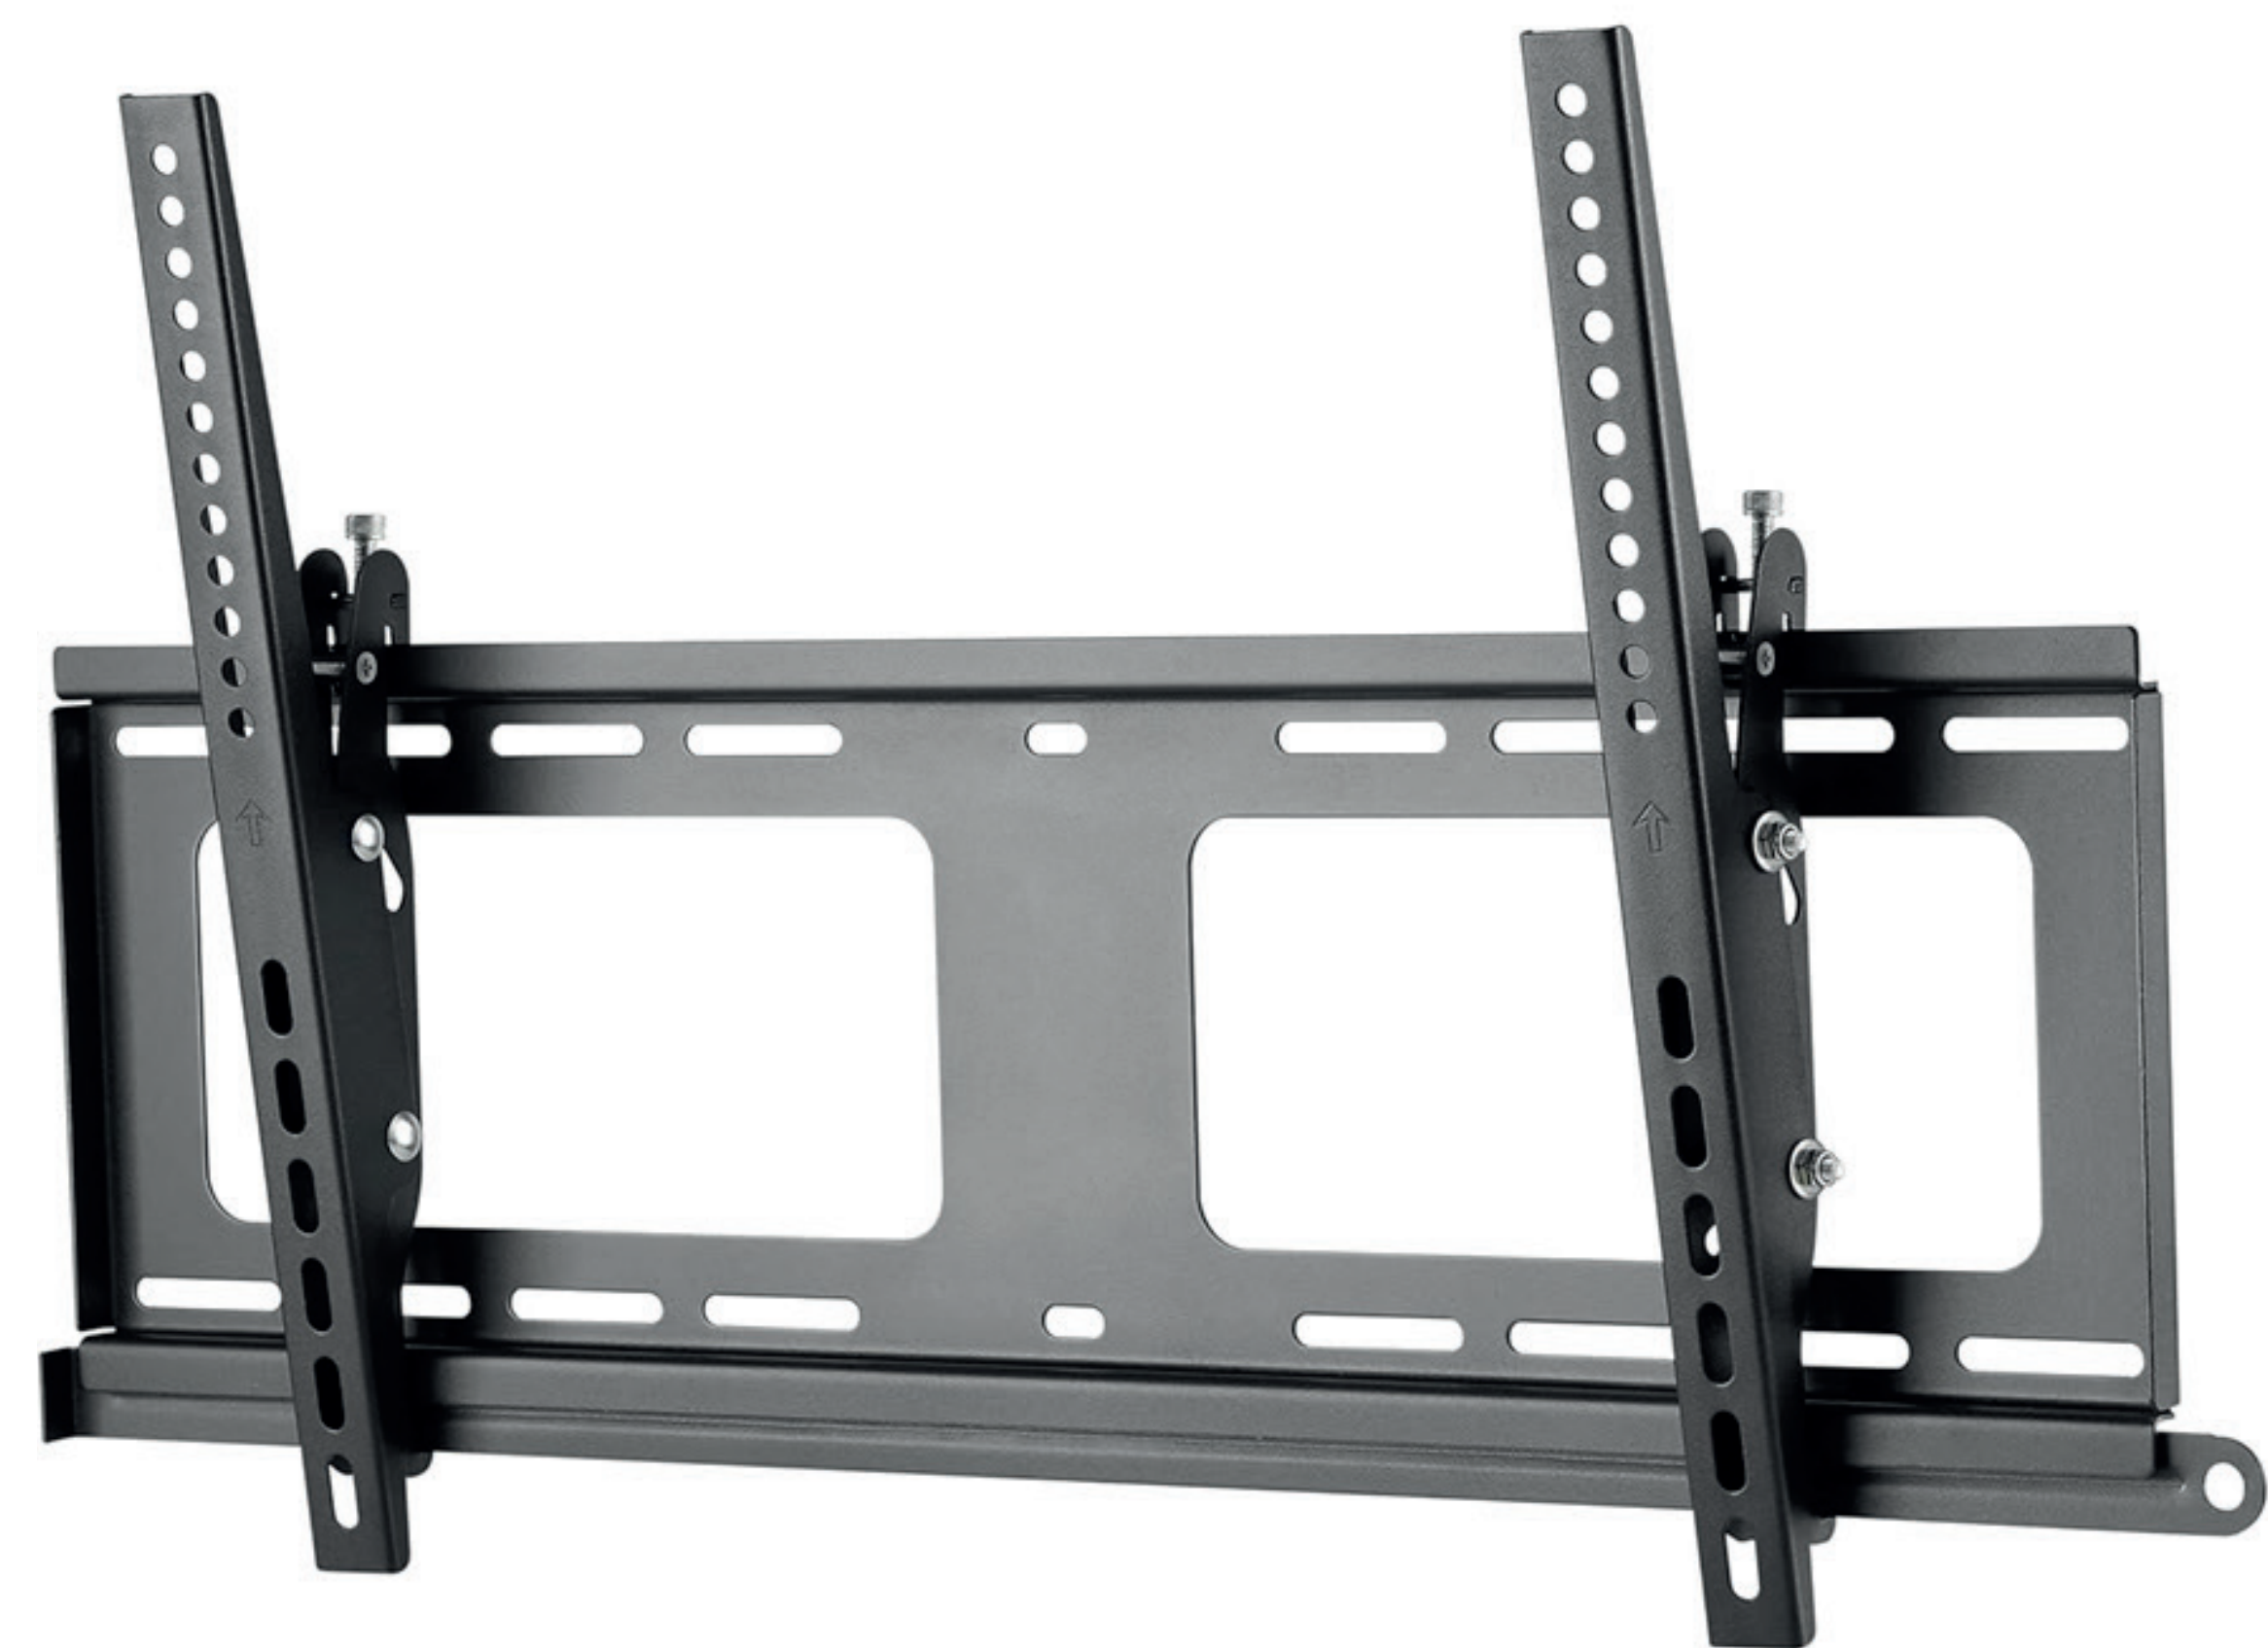

OUTDOOR TILT TV MOUNT - NO SWIVEL

Forego the need for a drill and confidently secure your TV directly onto a column or pillar. The ZZTVT8064 is a specialized outdoor tilt-only TV mount that boasts an ultra-low profile. This mount features stainless steel screws and joints, ensuring durability and stability. The mount offers firm and sturdy positioning in both landscape and portrait orientations, providing versatile viewing options.

Its weatherproof black electrostatic paint finish adds an extra layer of protection, making it suitable for outdoor use while maintaining a sleek aesthetic. Equip your upscale home or contemporary workspace with the most straightforward TV mounting solution on the market.

FEATURES & SPECIFICATIONS:

- Weatherproof Powder-Coated Finish
- Salt Spray Tested
- Stainless Steel Screws
- Free-Tilting Design
- Leveling Adjustments
- Anti-Theft Design
- Profile: 2" from Wall
- Fit Screen Size: 37" - 80"
- Weight Capacity: 176lbs (80kg)
- Screen Level: $\pm 5\text{mm}$
- Tilt Range: $+5^\circ \sim -10^\circ$
- VESA Compatible: 200x200, 300x200, 300x300, 400x200, 400x300, 400x400, 600x400mm

Weight Capacity:
Up to 176lbs / 80kg

TV Diagonal:
37" to 80"

VESA Supported:
200x200 to 600x400

Tilting Angles:
 $+5^\circ$ to -10°

PRODUCT SPECIFICATIONS:

Dimensions (WxHxD)	Product Weight	Load Capacity	Surface Finish	Color
27.56" x 17.32" x 2.12" (700 x 440 x 54mm)	7.58lbs (3.44kg)	176lbs (80kg)	Powder Coating, Electroplating	Fine Texture Black