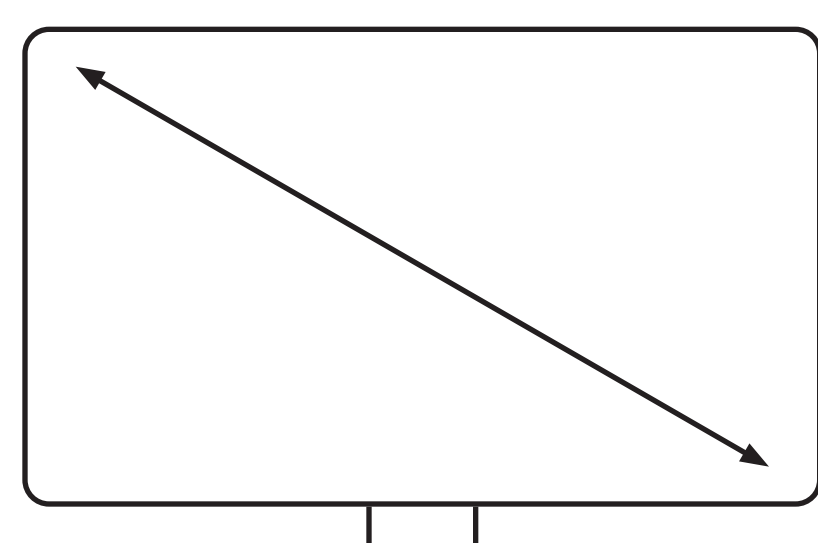

OUTDOOR TILT TV MOUNT - NO SWIVEL

Forego the need for a drill and confidently secure your TV directly onto a column or pillar. The ZZTVT8064 is a specialized outdoor tilt-only TV mount that boasts an ultra-low profile. This mount features stainless steel screws and joints, ensuring durability and stability. The mount offers firm and sturdy positioning in both landscape and portrait orientations, providing versatile viewing options.

FEATURES & SPECIFICATIONS:

- Weatherproof Powder-Coated Finish
- Salt Spray Tested
- Stainless Steel Screws
- Free-Tilting Design
- Leveling Adjustments
- Anti-Theft Design
- Profile: 2" from Wall
- Fit Screen Size: 37" - 80"
- Weight Capacity: 176lbs (80kg)
- Screen Level: $\pm 5\text{mm}$
- Tilt Range: $+5^\circ \sim -10^\circ$
- VESA Compatible: 200x200, 300x200, 300x300, 400x200, 400x300, 400x400, 600x400mm

Weight Capacity:
Up to 176lbs / 80kg

TV Diagonal:
37" to 80"

VESA Supported:
200x200 to 600x400

Tilting Angles:
 $+5^\circ$ to -10°

PRODUCT SPECIFICATIONS:

Dimensions (WxHxD)	Product Weight	Load Capacity	Surface Finish	Color
27.56" x 17.32" x 2.12" (700 x 440 x 54mm)	7.58lbs (3.44kg)	176lbs (80kg)	Powder Coating, Electroplating	Fine Texture Black

PACKAGE SPECIFICATIONS:

Package Size (WxHxD)	Package Weight	Package Contents	Barcode
30.83" x 9.13" x 2.95" (783 x 232 x 75mm)	8.8lbs (3.99kg)	Tilt TV Mount; All Required Hardware; Manual	9145329308640