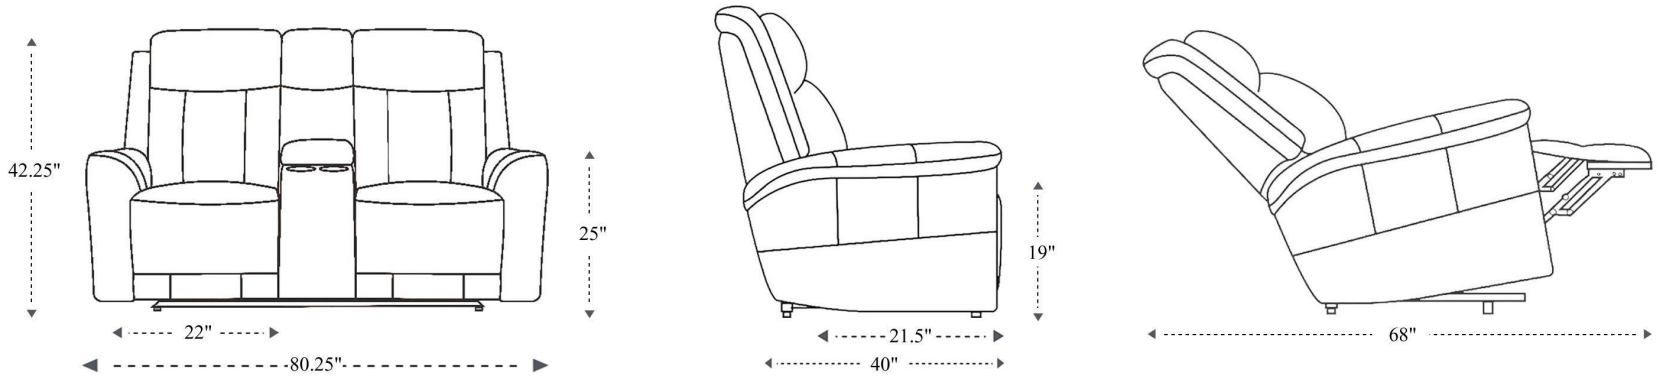

# Power Zero Gravity Console Loveseat

Overall Dimensions	80.25" x 40" x 42.25"
Overall Width	80.25"
Overall Depth	40"
Overall Height	42.25"
Overall Weight	265.9 lbs.
Fully Reclined	68"
Distance from Wall	9"
Back of Seat to end of Chaise	41"
Leg Height (Distance from Foot Rest to Floor in Full Recline)	25.5"
Head Height (Distance from Headrest to Floor in Full Recline)	27"

Seat Width	22"
Seat Depth	21.5"
Seat Height	19"
Arm Width	10"
Arm Depth	25"
Arm Height	25"
Back Width	23"
Back Height	27"
Headrest Extended from Back	7"