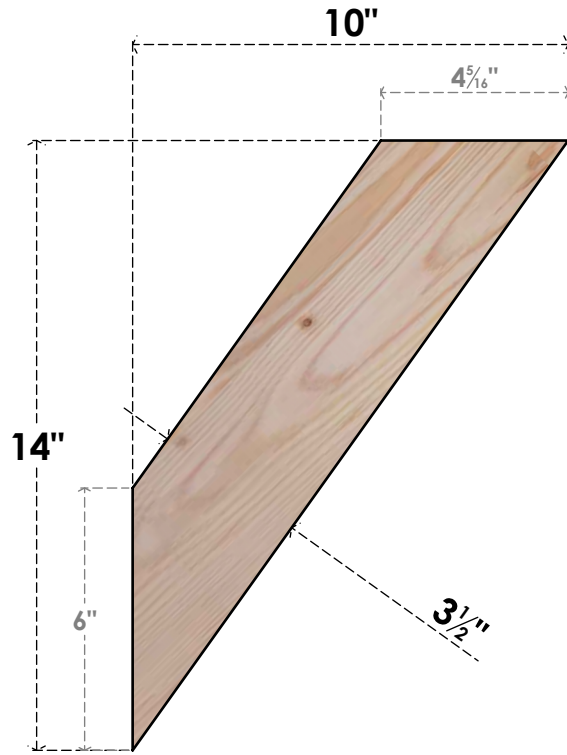

# BRC04X10X14TRA00SDF

3 1/2"W X 10"D X 14"H TRADITIONAL SMOOTH BRACE, DOUGLAS FIR

**SIDE**

**FRONT**

EKENA MILLWORK  
 2300 WEST MAIN ST.  
 CLARKSVILLE, TX 75426  
 TOLL FREE: 866-607-0453  
 WWW.EKENAMILLWORK.COM