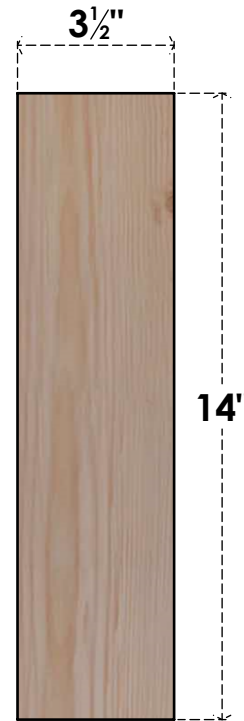

# BRC04X10X14TRA00SDF

3 1/2"W X 10"D X 14"H TRADITIONAL SMOOTH BRACE, DOUGLAS FIR

**SIDE**

**FRONT**

EKENA MILLWORK  
 2300 WEST MAIN ST.  
 CLARKSVILLE, TX 75426  
 TOLL FREE: 866-607-0453  
 WWW.EKENAMILLWORK.COM