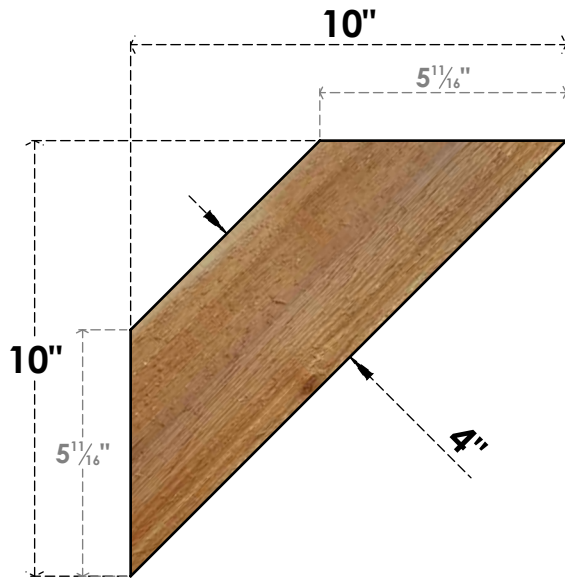

BRC04X10X10TRA00RWR

4"W X 10"D X 10"H TRADITIONAL ROUGH SAWN BRACE, WESTERN RED CEDAR

SIDE

FRONT

EKENA MILLWORK
 2300 WEST MAIN ST.
 CLARKSVILLE, TX 75426
 TOLL FREE: 866-607-0453
 WWW.EKENAMILLWORK.COM

NOTES