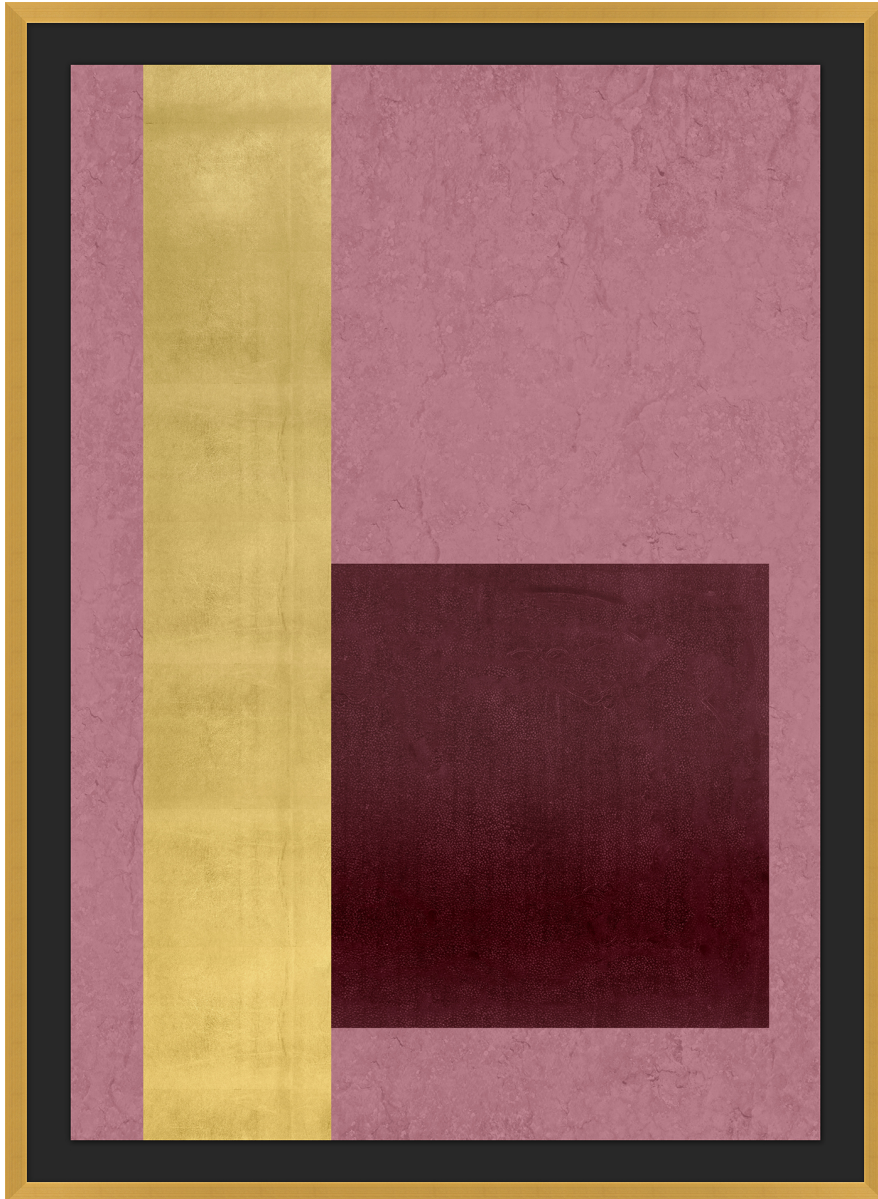

WENDOVER ART GROUP

ITEM NUMBER : **WLA2229**

TITLE : **Ruby Tones**

OUTWARD DIMENSION (W X H) : **35.25" x 50.25"**

FRAME (WIDTH X DEPTH) : **MC2638 | 0.88" x 2.75"**

FRAME FINISH : **Standard Frame**

Gold

DESCRIPTION :

**Giclee on Matte Paper, Deckled and Floated on Mat,
Framed in Shadowbox, Hand Applied Gold Leafing**