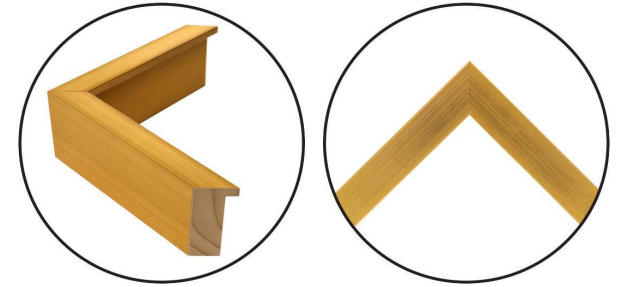

WENDOVER ART GROUP

ITEM NUMBER : **WLA2229**

TITLE : **Ruby Tones**

OUTWARD DIMENSION (W X H) : **35.25" x 50.25"**

FRAME (WIDTH X DEPTH) : **MC2638 | 0.88" x 2.75"**

FRAME FINISH : **Standard Frame**

Gold

DESCRIPTION :

**Giclee on Matte Paper, Deckled and Floated on Mat,
Framed in Shadowbox, Hand Applied Gold Leafing**