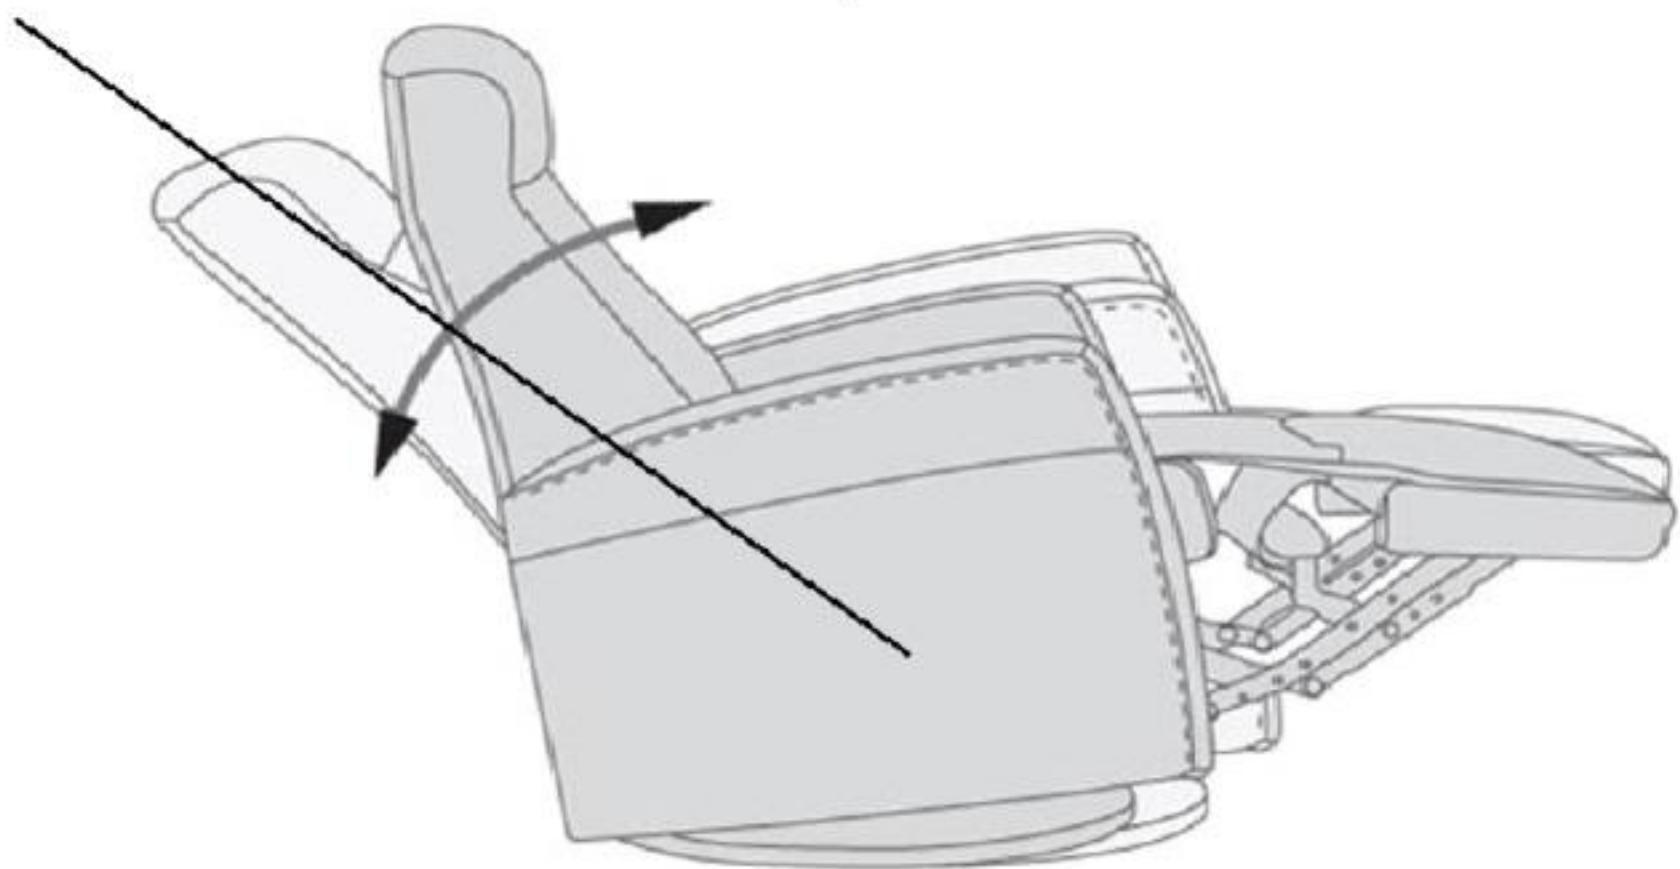

Reclined Max 145°

Distance from wall for full recline 61.8"

*Rotate Chair 90° to fit through the door before attaching backrest