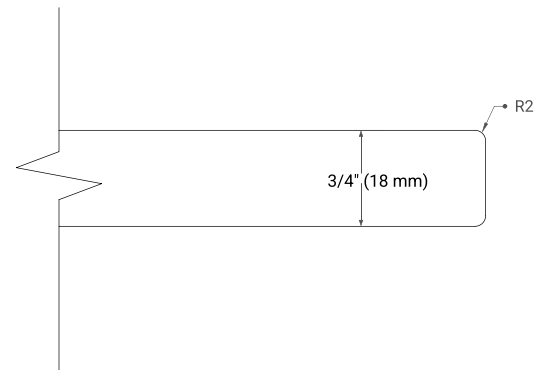

EDGE SIDE VIEW