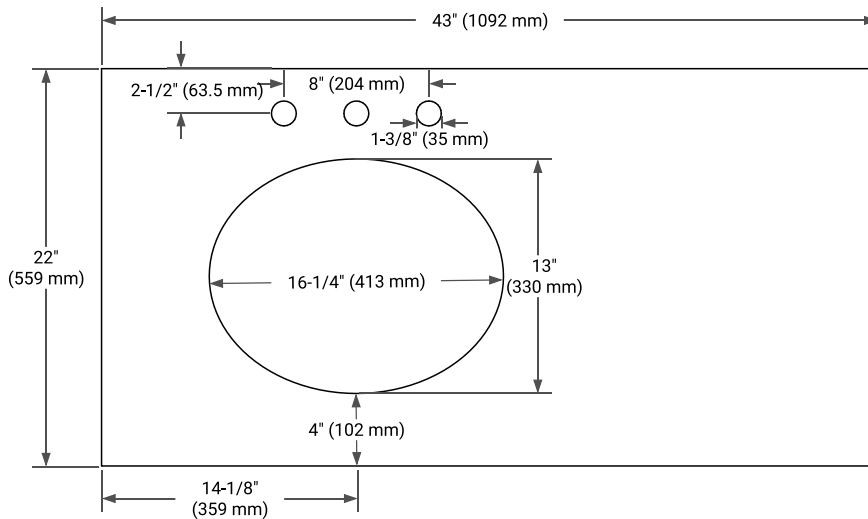

43" LEFT OVAL SINK COUNTERTOP WITH 0.75 IN. THICKNESS

OVERALL DIMENSIONS

43" W x 22" D x 0.75" H

COUNTERTOP OPTIONS

FEATURES

- Solid countertop with mitered edges & seams
- Undermount white oval sink
- Pre-drilled for 8" widespread faucet

INCLUDED

- Countertop
- Matching Backsplash
- Oval Sink

COUNTERTOP PLAN VIEW