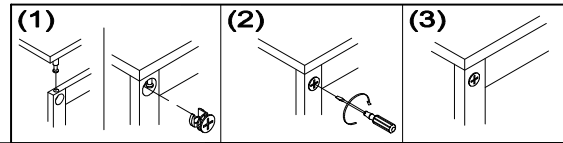

Hardware List .

A  ø6x35mm	B  ø14.5x12mm	C  ø13x1/4"x28mm
Three in one bolts (41pcs)	Three in one lock (41pcs)	Hex-Head bolts (8pcs)
D  ø13x1/4"x38mm Hex-Head bolts (4pcs)	E  ø1/4"x16x1mm Washer (12pcs)	F  Damping hinge (4pcs)
G  ø7xø3.5x15mm Flat head screw (24pcs)	H  ø300x35mm Slide rails (2pcs)	I  ø298x18mm Slide rails (2pcs)
J  ø6xø3x12mm Flat head screw (12pcs)	K  Handle (4pcs)	L  ø5/32"x15mm Handle screw (2pcs)
M  ø5/32"x28mm Handle screw (2pcs)	N  Laminate pad(4pcs)	O  ø8xø4x30mm Round head screw (8pcs)
P  ø8xø4x25mm Round head screw (4pcs)	Q  ø8x30mm Wood dowel (33pcs)	R  4mm Allen key (1pc)
S  Anti fall hardware (1set)		

STEP: 1

STEP: 2

STEP: 3

B		Q	
	3PCS		2PCS

STEP: 4

B		Q	
	12PCS		10PCS

STEP: 5

B		C		E		P		Q	
	2PCS		4PCS		4PCS		4PCS		5PCS