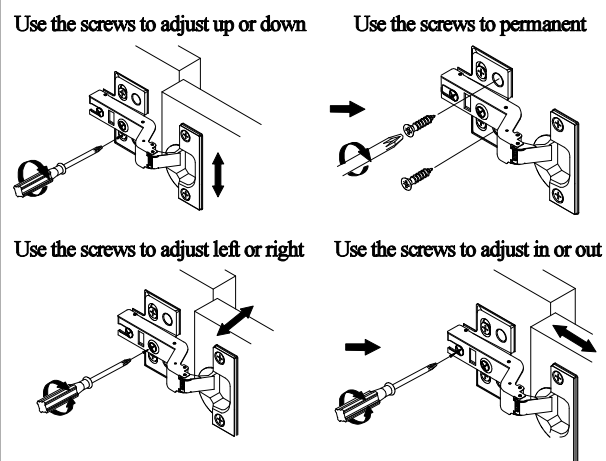

STEP: 11

K	L	G
2PCS	2PC	16PCS