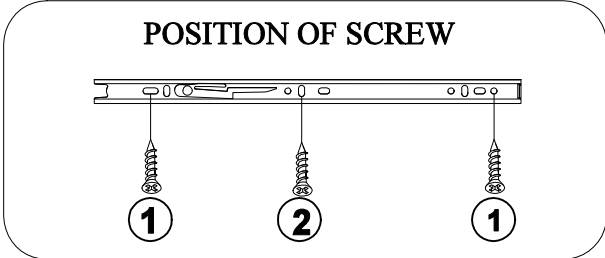

STEP: 13

I		J	
	2PCS		6PCS