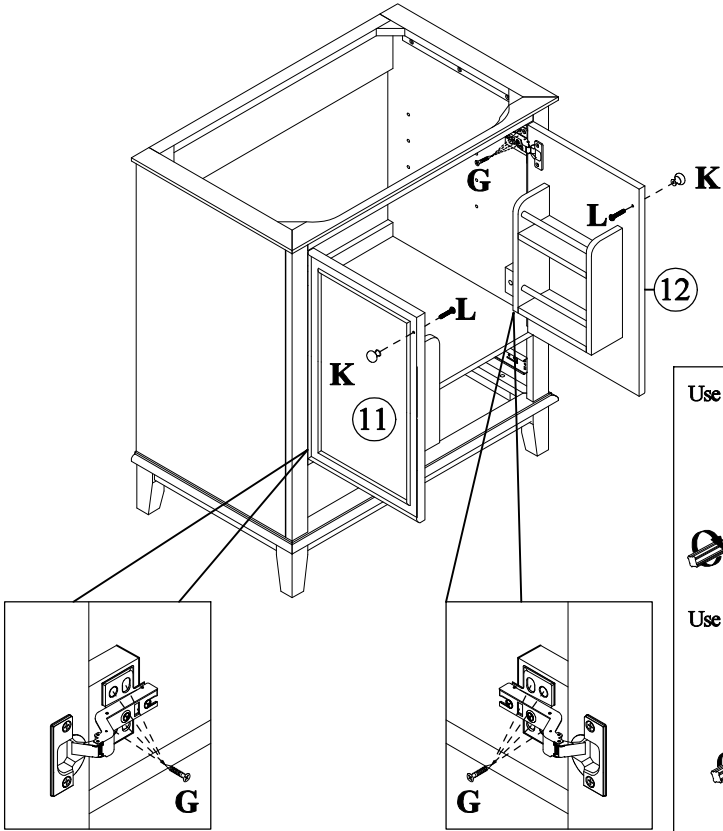

STEP: 11

K	L	G
2PCS	2PC	16PCS