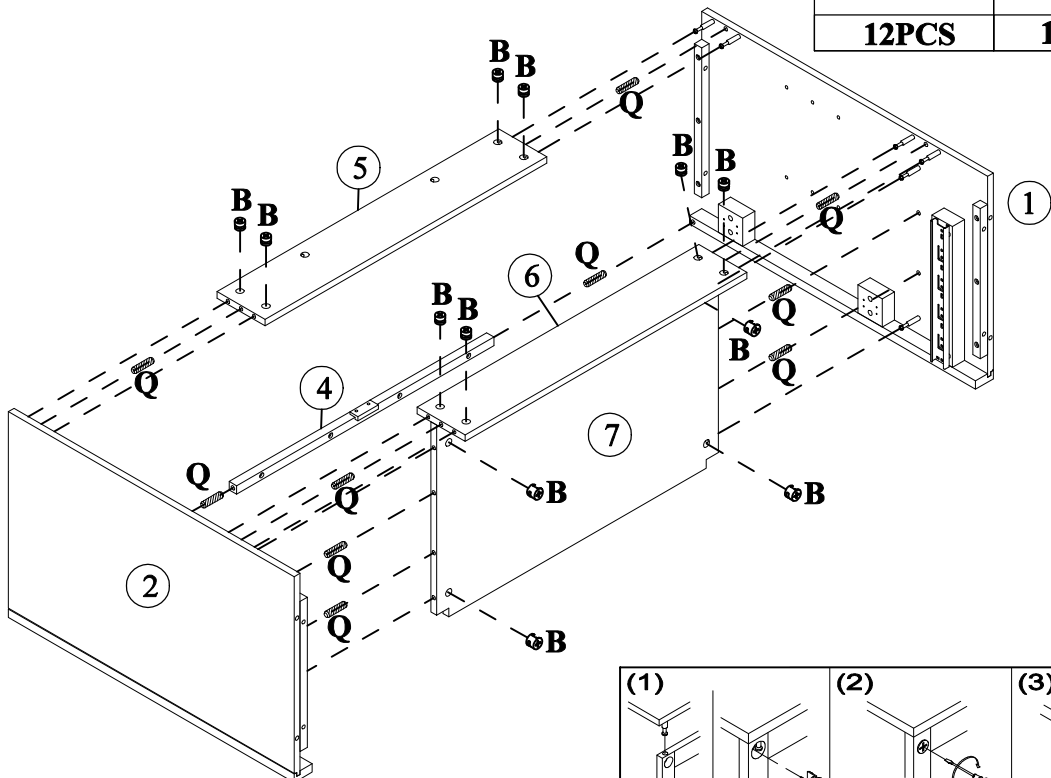

Hardware List .

A  ø6x35mm	B  ø14.5x12mm	C  ø13x1/4"x28mm
Three in one bolts (41pcs)	Three in one lock (41pcs)	Hex-Head bolts (8pcs)
D  ø13x1/4"x38mm Hex-Head bolts (4pcs)	E  ø1/4"x16x1mm Washer (12pcs)	F  Damping hinge (4pcs)
G  ø7xø3.5x15mm Flat head screw (24pcs)	H  ø300x35mm Slide rails (2pcs)	I  ø298x18mm Slide rails (2pcs)
J  ø6xø3x12mm Flat head screw (12pcs)	K  Handle (4pcs)	L  ø5/32"x15mm Handle screw (2pcs)
M  ø5/32"x28mm Handle screw (2pcs)	N  Laminate pad(4pcs)	O  ø8xø4x30mm Round head screw (8pcs)
P  ø8xø4x25mm Round head screw (4pcs)	Q  ø8x30mm Wood dowel (33pcs)	R  4mm Allen key (1pc)
S  Anti fall hardware (1set)		

STEP: 1

STEP: 2

STEP: 3

B		Q	
	3PCS		2PCS

STEP: 4

B		Q	
	12PCS		10PCS

STEP: 5

B		C		E		P		Q	
	2PCS		4PCS		4PCS		4PCS		5PCS