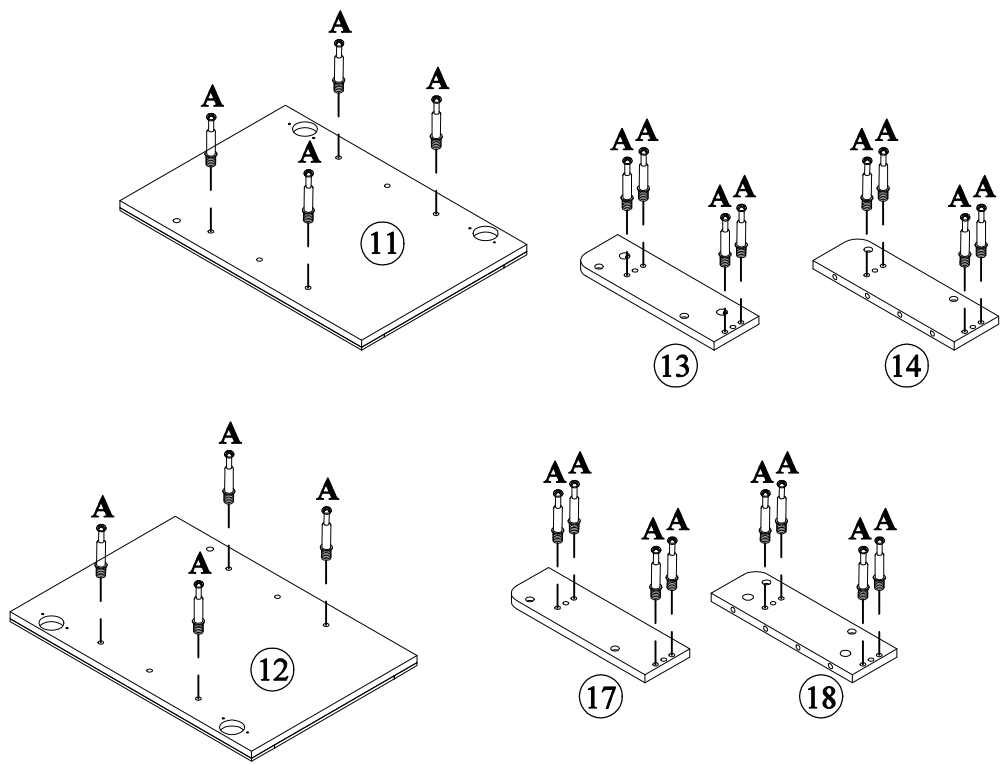

Hardware List .

A  ø6x35mm	B  ø14.5x12mm	C  ø13x1/4"x28mm
Three in one bolts (41pcs)	Three in one lock (41pcs)	Hex-Head bolts (8pcs)
D  ø13x1/4"x38mm Hex-Head bolts (4pcs)	E  ø1/4"x16x1mm Washer (12pcs)	F  Damping hinge (4pcs)
G  ø7xø3.5x15mm Flat head screw (24pcs)	H  ø300x35mm Slide rails (2pcs)	I  ø298x18mm Slide rails (2pcs)
J  ø6xø3x12mm Flat head screw (12pcs)	K  Handle (4pcs)	L  ø5/32"x15mm Handle screw (2pcs)
M  ø5/32"x28mm Handle screw (2pcs)	N  Laminate pad(4pcs)	O  ø8xø4x30mm Round head screw (8pcs)
P  ø8xø4x25mm Round head screw (4pcs)	Q  ø8x30mm Wood dowel (33pcs)	R  4mm Allen key (1pc)
S  Anti fall hardware (1set)		

STEP: 6

D		E	
	4PCS		4PCS

STEP: 7

C 	E 	Q 
4PCS	4PCS	4PCS

STEP: 8

A 
24PCS

STEP: 9

B	Q	F	G
			
12PCS	6PCS	2PCS	4PCS