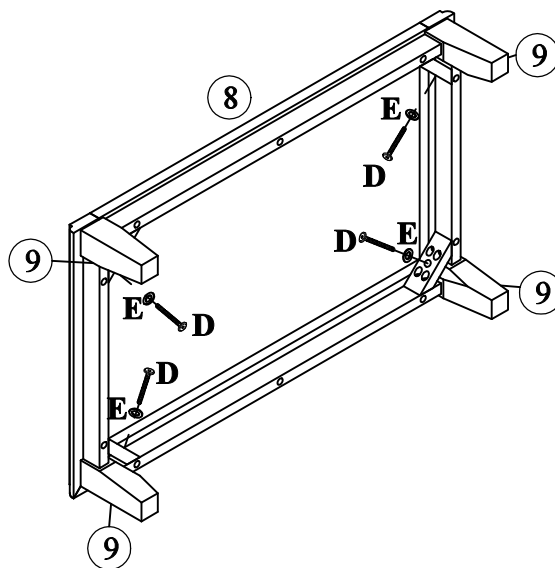

STEP: 5

B		C		E		P		Q	
	2PCS		4PCS		4PCS		4PCS		5PCS

STEP: 6

D		E	
	4PCS		4PCS