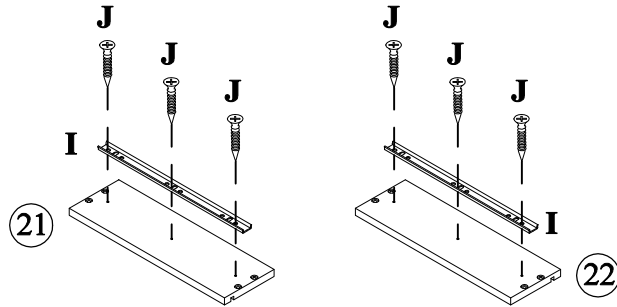

Hardware List .

A  ø6x35mm	B  ø14.5x12mm	C  ø13x1/4"x28mm
Three in one bolts (41pcs)	Three in one lock (41pcs)	Hex-Head bolts (8pcs)
D  ø13x1/4"x38mm Hex-Head bolts (4pcs)	E  ø1/4"x16x1mm Washer (12pcs)	F  Damping hinge (4pcs)
G  ø7xø3.5x15mm Flat head screw (24pcs)	H  ø300x35mm Slide rails (2pcs)	I  ø298x18mm Slide rails (2pcs)
J  ø6xø3x12mm Flat head screw (12pcs)	K  Handle (4pcs)	L  ø5/32"x15mm Handle screw (2pcs)
M  ø5/32"x28mm Handle screw (2pcs)	N  Laminate pad(4pcs)	O  ø8xø4x30mm Round head screw (8pcs)
P  ø8xø4x25mm Round head screw (4pcs)	Q  ø8x30mm Wood dowel (33pcs)	R  4mm Allen key (1pc)
S  Anti fall hardware (1set)		

STEP: 10

B	Q	F	G
			
12PCS	6PCS	2PCS	4PCS

STEP: 11

K	L	G
		
2PCS	2PC	16PCS

STEP: 12

N

4PCS

STEP: 13

I		J	
	2PCS		6PCS

STEP: 14

O	
	8PCS

STEP: 15

K		M	
	2PCS		2PCS

STEP: 16

STEP: 17

STEP: 18