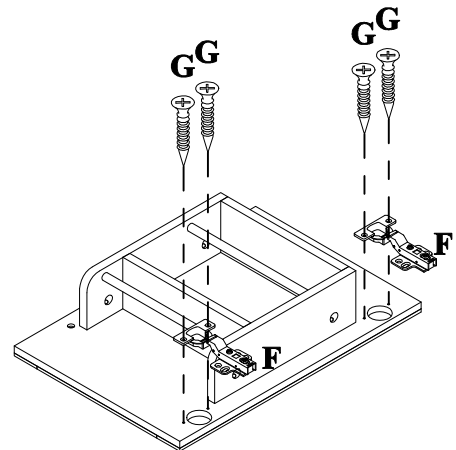

Hardware List .

A  ø6x35mm	B  ø14.5x12mm	C  ø13x1/4"x28mm
Three in one bolts (41pcs)	Three in one lock (41pcs)	Hex-Head bolts (8pcs)
D  ø13x1/4"x38mm Hex-Head bolts (4pcs)	E  ø1/4"x16x1mm Washer (12pcs)	F  Damping hinge (4pcs)
G  ø7xø3.5x15mm Flat head screw (24pcs)	H  ø300x35mm Slide rails (2pcs)	I  ø298x18mm Slide rails (2pcs)
J  ø6xø3x12mm Flat head screw (12pcs)	K  Handle (4pcs)	L  ø5/32"x15mm Handle screw (2pcs)
M  ø5/32"x28mm Handle screw (2pcs)	N  Laminate pad(4pcs)	O  ø8xø4x30mm Round head screw (8pcs)
P  ø8xø4x25mm Round head screw (4pcs)	Q  ø8x30mm Wood dowel (33pcs)	R  4mm Allen key (1pc)
S  Anti fall hardware (1set)		

STEP: 1

STEP: 2

STEP: 3

B		Q	
	3PCS		2PCS

STEP: 4

B		Q	
	12PCS		10PCS

STEP: 5

B		C		E		P		Q	
	2PCS		4PCS		4PCS		4PCS		5PCS

STEP: 6

D		E	
	4PCS		4PCS

STEP: 7

C 	E 	Q 
4PCS	4PCS	4PCS

STEP: 8

A 
24PCS

STEP: 9

B	Q	F	G
			
12PCS	6PCS	2PCS	4PCS

STEP: 10

B	Q	F	G
			
12PCS	6PCS	2PCS	4PCS

STEP: 11

K	L	G
		
2PCS	2PC	16PCS

STEP: 12

N

4PCS

STEP: 13