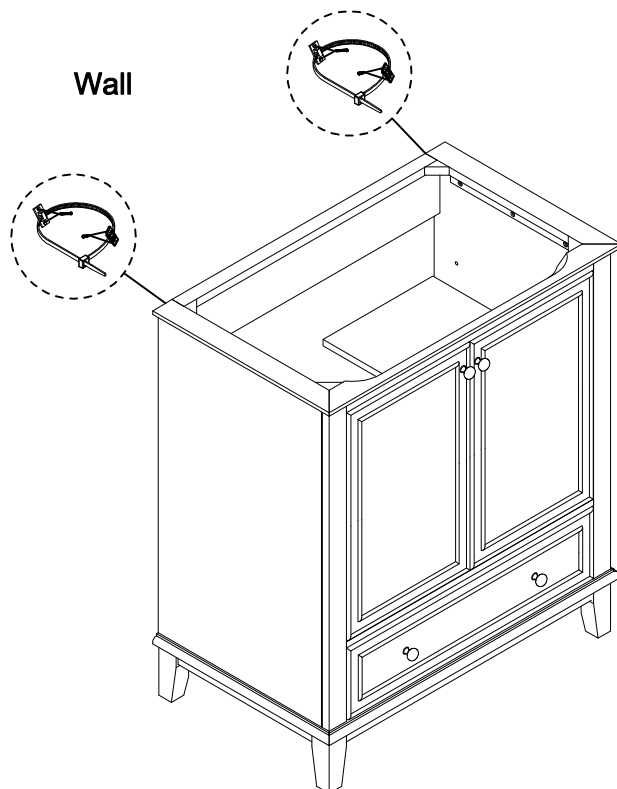

Hardware List .

A  ø6x35mm	B  ø14.5x12mm	C  ø13x1/4"x28mm
Three in one bolts (41pcs)	Three in one lock (41pcs)	Hex-Head bolts (8pcs)
D  ø13x1/4"x38mm Hex-Head bolts (4pcs)	E  ø1/4"x16x1mm Washer (12pcs)	F  Damping hinge (4pcs)
G  ø7xø3.5x15mm Flat head screw (24pcs)	H  ø300x35mm Slide rails (2pcs)	I  ø298x18mm Slide rails (2pcs)
J  ø6xø3x12mm Flat head screw (12pcs)	K  Handle (4pcs)	L  ø5/32"x15mm Handle screw (2pcs)
M  ø5/32"x28mm Handle screw (2pcs)	N  Laminate pad(4pcs)	O  ø8xø4x30mm Round head screw (8pcs)
P  ø8xø4x25mm Round head screw (4pcs)	Q  ø8x30mm Wood dowel (33pcs)	R  4mm Allen key (1pc)
S  Anti fall hardware (1set)		

I		J	
	2PCS		6PCS

STEP: 14

O	
	8PCS

STEP: 15

K		M	
	2PCS		2PCS

STEP: 16

STEP: 17

STEP: 18