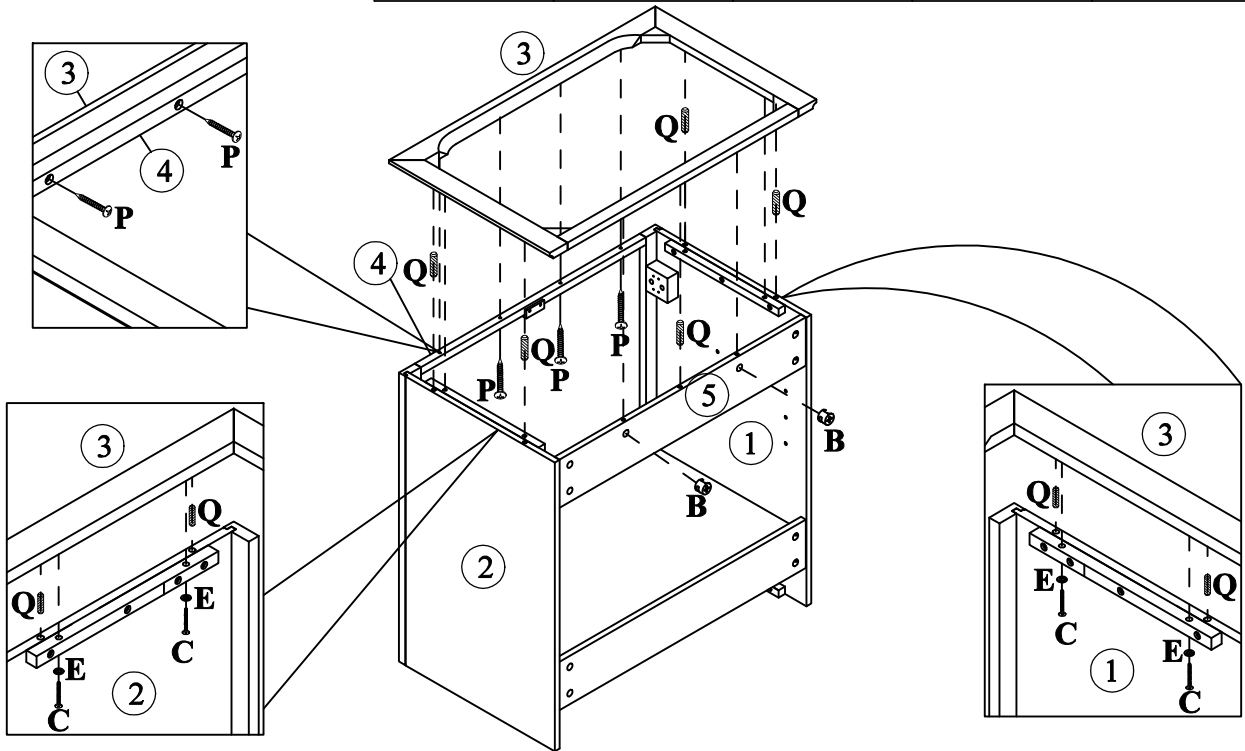

Hardware List .

A  ø6x35mm	B  ø14.5x12mm	C  ø13x1/4"x28mm
Three in one bolts (41pcs)	Three in one lock (41pcs)	Hex-Head bolts (8pcs)
D  ø13x1/4"x38mm Hex-Head bolts (4pcs)	E  ø1/4"x16x1mm Washer (12pcs)	F  Damping hinge (4pcs)
G  ø7xø3.5x15mm Flat head screw (24pcs)	H  ø300x35mm Slide rails (2pcs)	I  ø298x18mm Slide rails (2pcs)
J  ø6xø3x12mm Flat head screw (12pcs)	K  Handle (4pcs)	L  ø5/32"x15mm Handle screw (2pcs)
M  ø5/32"x28mm Handle screw (2pcs)	N  Laminate pad(4pcs)	O  ø8xø4x30mm Round head screw (8pcs)
P  ø8xø4x25mm Round head screw (4pcs)	Q  ø8x30mm Wood dowel (33pcs)	R  4mm Allen key (1pc)
S  Anti fall hardware (1set)		

STEP: 1

STEP: 2

STEP: 3

B		Q	
	3PCS		2PCS

STEP: 4

B		Q	
	12PCS		10PCS

STEP: 5

B		C		E		P		Q	
	2PCS		4PCS		4PCS		4PCS		5PCS