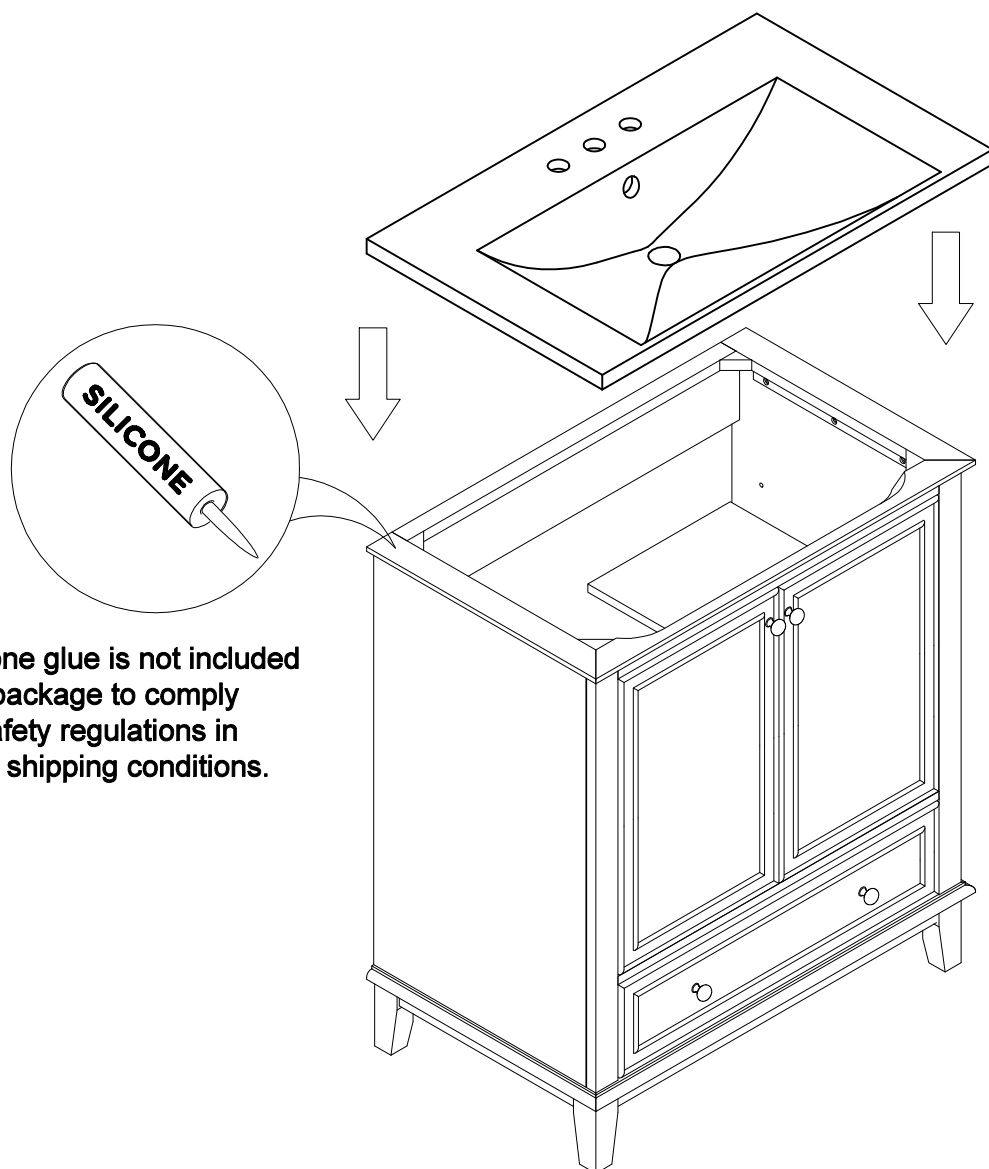

I		J	
	2PCS		6PCS

STEP: 14

O	
	8PCS

STEP: 15

K		M	
	2PCS		2PCS

STEP: 16

STEP: 17

STEP: 18

STEP: 19

**Install the sink on the cabinet with glue.
Let stand for 24 hours**

***Silicone glue is not included
in the package to comply
with safety regulations in
certain shipping conditions.**

STEP: 20