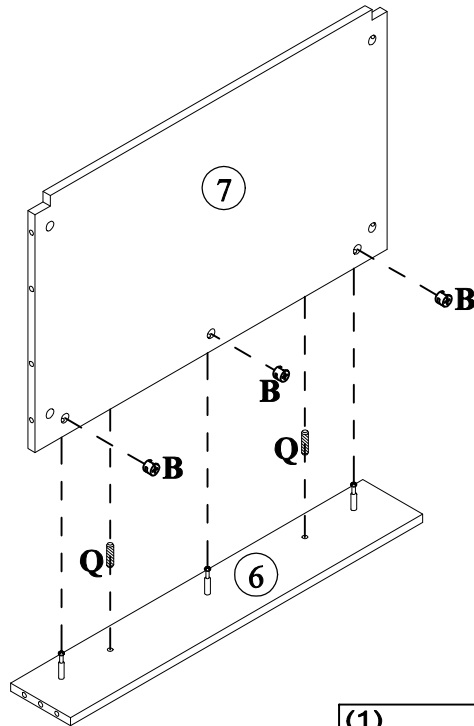

Hardware List .

A  ø6x35mm	B  ø14.5x12mm	C  ø13x1/4"x28mm
Three in one bolts (41pcs)	Three in one lock (41pcs)	Hex-Head bolts (8pcs)
D  ø13x1/4"x38mm Hex-Head bolts (4pcs)	E  ø1/4"x16x1mm Washer (12pcs)	F  Damping hinge (4pcs)
G  ø7xø3.5x15mm Flat head screw (24pcs)	H  ø300x35mm Slide rails (2pcs)	I  ø298x18mm Slide rails (2pcs)
J  ø6xø3x12mm Flat head screw (12pcs)	K  Handle (4pcs)	L  ø5/32"x15mm Handle screw (2pcs)
M  ø5/32"x28mm Handle screw (2pcs)	N  Laminate pad(4pcs)	O  ø8xø4x30mm Round head screw (8pcs)
P  ø8xø4x25mm Round head screw (4pcs)	Q  ø8x30mm Wood dowel (33pcs)	R  4mm Allen key (1pc)
S  Anti fall hardware (1set)		

STEP: 1

STEP: 2

STEP: 3

B		Q	
	3PCS		2PCS

STEP: 4

B		Q	
	12PCS		10PCS

STEP: 5

B		C		E		P		Q	
	2PCS		4PCS		4PCS		4PCS		5PCS