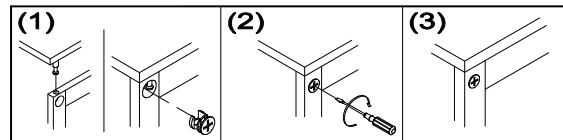

Hardware List .

A  ø6x35mm	B  ø14.5x12mm	C  ø13x1/4"x28mm
Three in one bolts (41pcs)	Three in one lock (41pcs)	Hex-Head bolts (8pcs)
D  ø13x1/4"x38mm Hex-Head bolts (4pcs)	E  ø1/4"x16x1mm Washer (12pcs)	F  Damping hinge (4pcs)
G  ø7xø3.5x15mm Flat head screw (24pcs)	H  ø300x35mm Slide rails (2pcs)	I  ø298x18mm Slide rails (2pcs)
J  ø6xø3x12mm Flat head screw (12pcs)	K  Handle (4pcs)	L  ø5/32"x15mm Handle screw (2pcs)
M  ø5/32"x28mm Handle screw (2pcs)	N  Laminate pad(4pcs)	O  ø8xø4x30mm Round head screw (8pcs)
P  ø8xø4x25mm Round head screw (4pcs)	Q  ø8x30mm Wood dowel (33pcs)	R  4mm Allen key (1pc)
S  Anti fall hardware (1set)		

STEP: 1

STEP: 2

STEP: 3

B		Q	
	3PCS		2PCS

STEP: 4

B		Q	
	12PCS		10PCS

STEP: 5

B		C		E		P		Q	
	2PCS		4PCS		4PCS		4PCS		5PCS

STEP: 6

D		E	
	4PCS		4PCS

STEP: 7

C 	E 	Q 
4PCS	4PCS	4PCS

STEP: 8

A 
24PCS

STEP: 9

B	Q	F	G
			
12PCS	6PCS	2PCS	4PCS