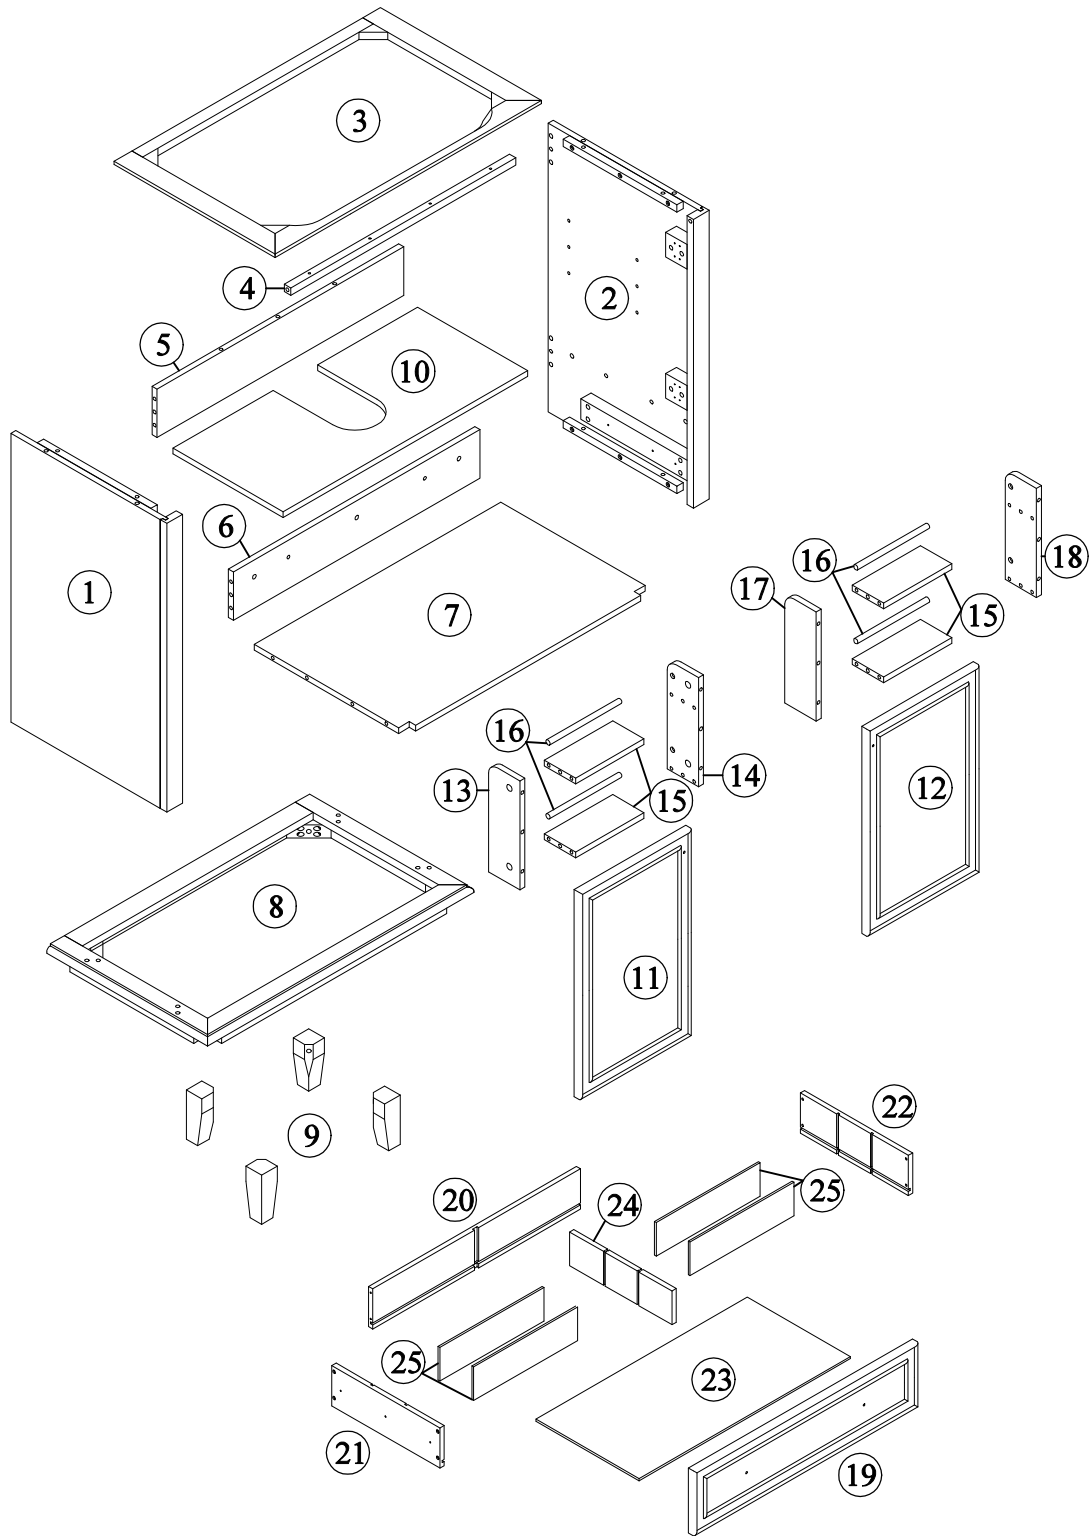

Detail View - CABINET

Identifying the Hardware-Identify the hardware using the illustrations below.