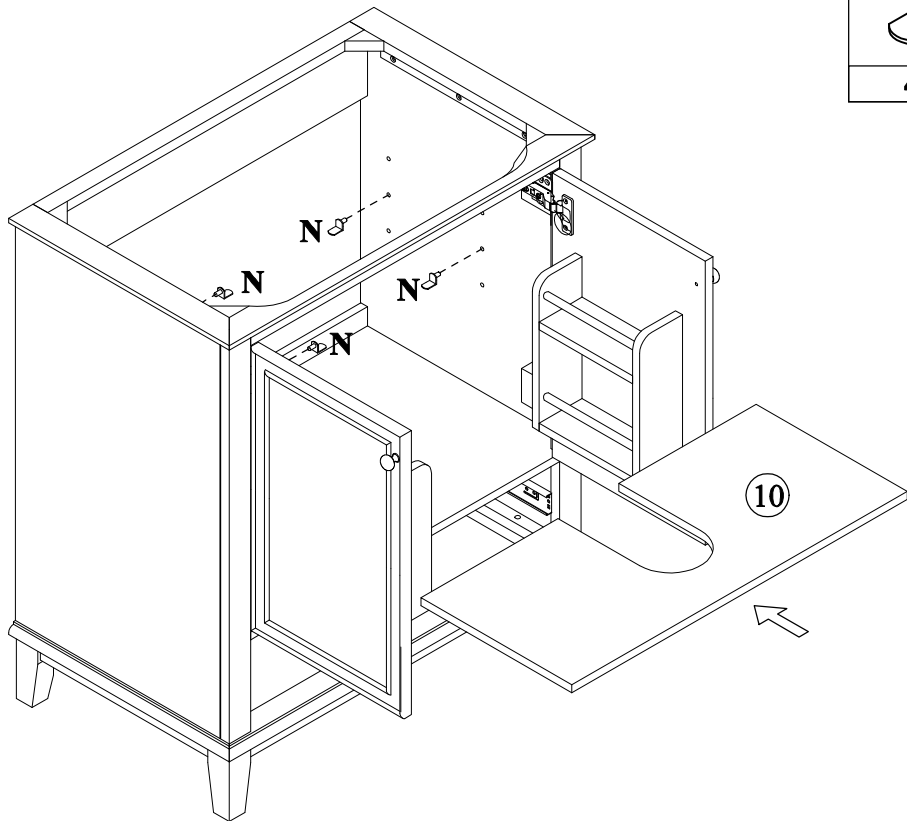

Hardware List .

A  ø6x35mm	B  ø14.5x12mm	C  ø13x1/4"x28mm
Three in one bolts (41pcs)	Three in one lock (41pcs)	Hex-Head bolts (8pcs)
D  ø13x1/4"x38mm Hex-Head bolts (4pcs)	E  ø1/4"x16x1mm Washer (12pcs)	F  Damping hinge (4pcs)
G  ø7xø3.5x15mm Flat head screw (24pcs)	H  ø300x35mm Slide rails (2pcs)	I  ø298x18mm Slide rails (2pcs)
J  ø6xø3x12mm Flat head screw (12pcs)	K  Handle (4pcs)	L  ø5/32"x15mm Handle screw (2pcs)
M  ø5/32"x28mm Handle screw (2pcs)	N  Laminate pad(4pcs)	O  ø8xø4x30mm Round head screw (8pcs)
P  ø8xø4x25mm Round head screw (4pcs)	Q  ø8x30mm Wood dowel (33pcs)	R  4mm Allen key (1pc)
S  Anti fall hardware (1set)		

STEP: 10

B	Q	F	G
			
12PCS	6PCS	2PCS	4PCS

STEP: 11

K	L	G
		
2PCS	2PC	16PCS

STEP: 12

N

4PCS

STEP: 13