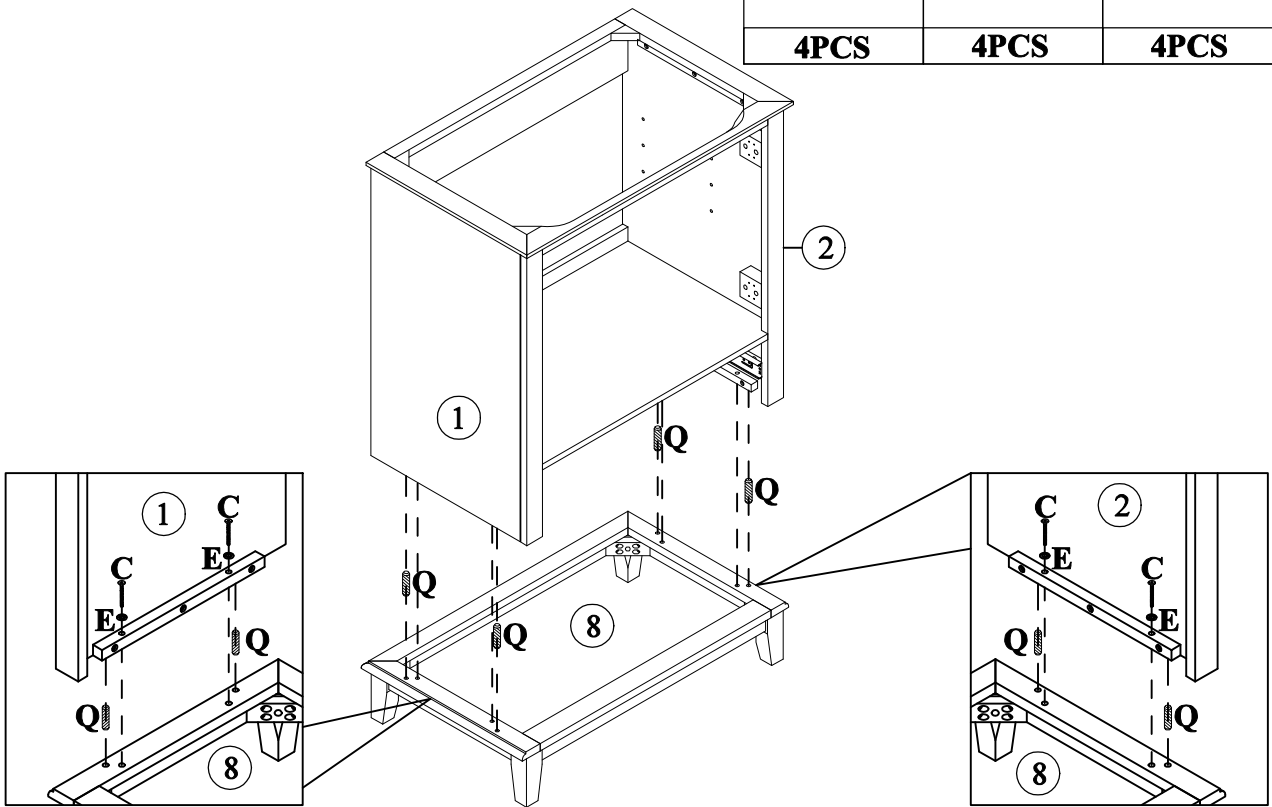

STEP: 7

C 	E 	Q
4PCS	4PCS	4PCS