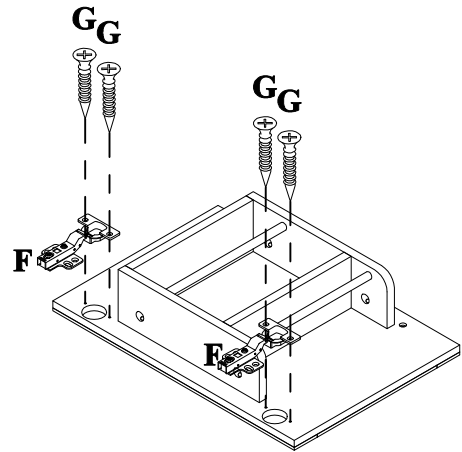

Hardware List .

A  ø6x35mm	B  ø14.5x12mm	C  ø13x1/4"x28mm
Three in one bolts (41pcs)	Three in one lock (41pcs)	Hex-Head bolts (8pcs)
D  ø13x1/4"x38mm Hex-Head bolts (4pcs)	E  ø1/4"x16x1mm Washer (12pcs)	F  Damping hinge (4pcs)
G  ø7xø3.5x15mm Flat head screw (24pcs)	H  ø300x35mm Slide rails (2pcs)	I  ø298x18mm Slide rails (2pcs)
J  ø6xø3x12mm Flat head screw (12pcs)	K  Handle (4pcs)	L  ø5/32"x15mm Handle screw (2pcs)
M  ø5/32"x28mm Handle screw (2pcs)	N  Laminate pad(4pcs)	O  ø8xø4x30mm Round head screw (8pcs)
P  ø8xø4x25mm Round head screw (4pcs)	Q  ø8x30mm Wood dowel (33pcs)	R  4mm Allen key (1pc)
S  Anti fall hardware (1set)		

STEP: 1

STEP: 2

STEP: 3

B		Q	
	3PCS		2PCS

STEP: 4

B		Q	
	12PCS		10PCS

STEP: 5

B		C		E		P		Q	
	2PCS		4PCS		4PCS		4PCS		5PCS

STEP: 6

D		E	
	4PCS		4PCS

STEP: 7

C 	E 	Q 
4PCS	4PCS	4PCS

STEP: 8

A 
24PCS

STEP: 9

B	Q	F	G
			
12PCS	6PCS	2PCS	4PCS

STEP: 10

B	Q	F	G
			
12PCS	6PCS	2PCS	4PCS

STEP: 11

K	L	G
		
2PCS	2PC	16PCS

STEP: 12

N

4PCS

STEP: 13