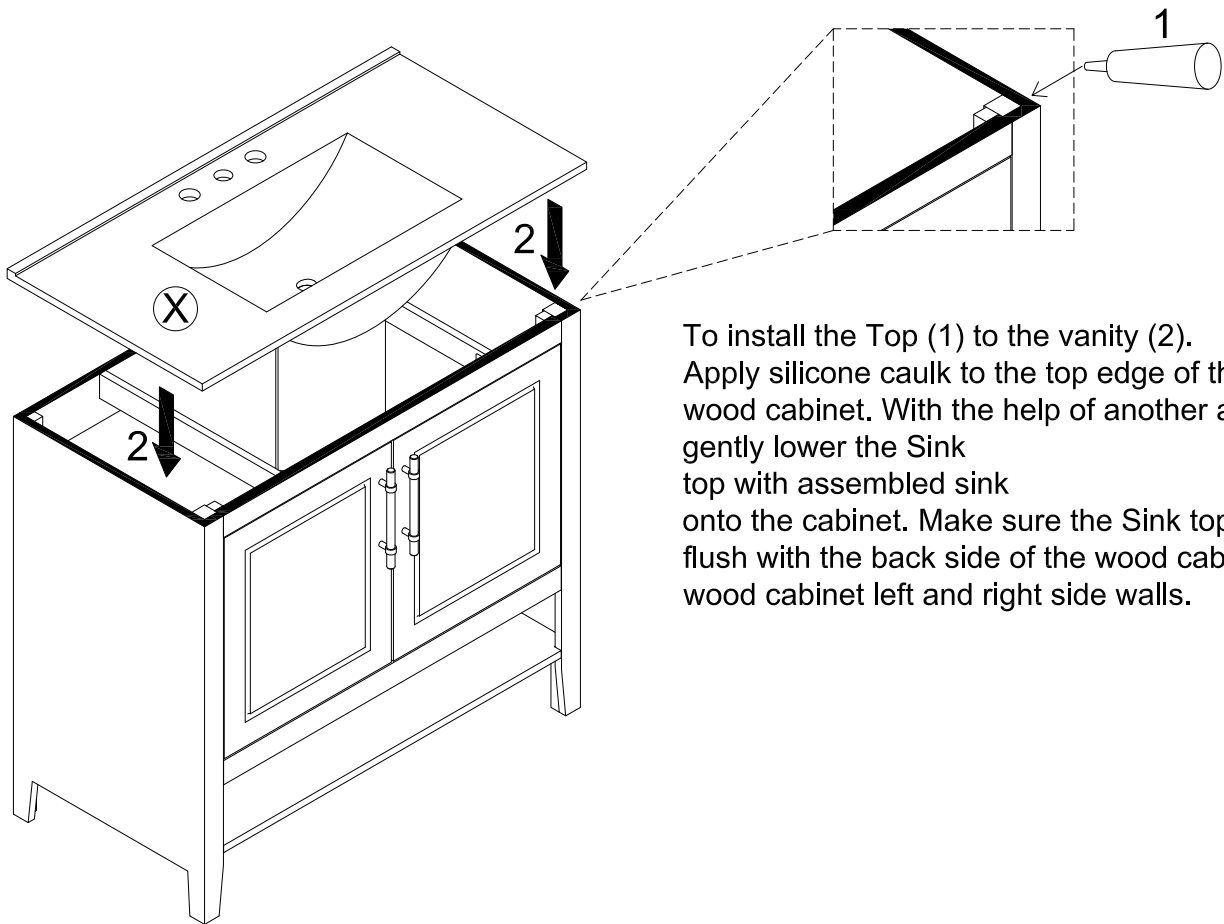

- ①  8pcs Ø4x12mm
- ⑦  4pcs

STEP 18

- ①  16pcs Ø4x12mm

Three-way adjustable hinge for perfectly aligned doors

1. TO ADJUST DOOR FORWARD OR BACKWARD.
2. TO ADJUST DOOR TO RIGHT OR TO LEFT.
3. TO ADJUST DOOR UP OR DOWN.

STEP 19

⑧  8pcs
5/32"x12mm

STEP 20

⑨  4pcs
5/32"x18mm

⑩  2pcs

STEP 21

To install the Top (1) to the vanity (2). Apply silicone caulk to the top edge of the wood cabinet. With the help of another adult, gently lower the Sink top with assembled sink onto the cabinet. Make sure the Sink top is flush with the back side of the wood cabinet and the wood cabinet left and right side walls.

STEP 22