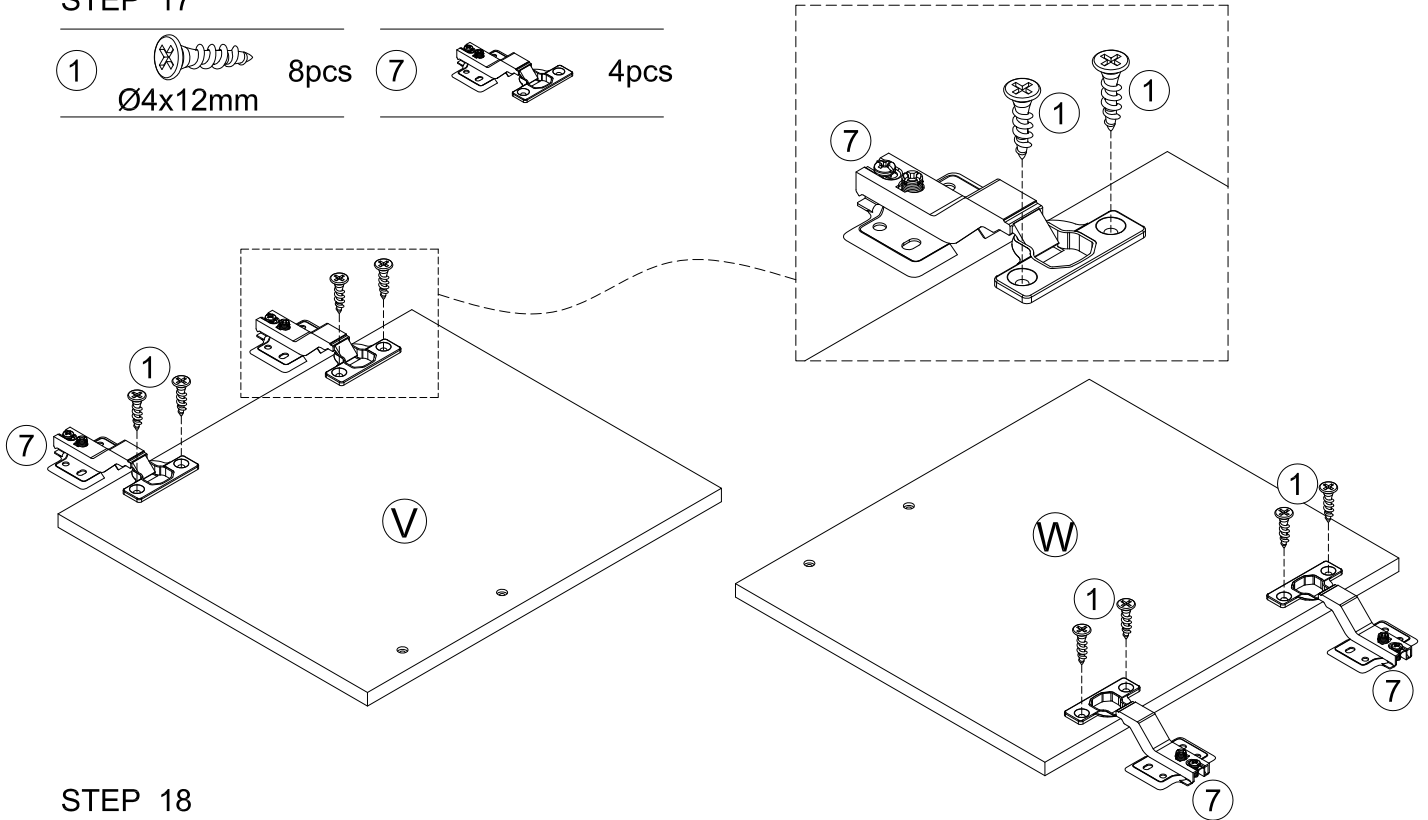

- ④  24pcs
1/4"x25mm

STEP 9

①  8pcs
Ø4x12mm

STEP 10

⑥  14pcs
Ø3x12mm

STEP 11

5  8pcs
Ø4x25

STEP 12

STEP 13

5  6pcs
Ø4x25

STEP 14

5  8pcs
Ø4x25

STEP 15

STEP 16

- ⑤  6pcs
Ø4x25

STEP 17

- ①  8pcs Ø4x12mm
- ⑦  4pcs

STEP 18

- ①  16pcs Ø4x12mm

Three-way adjustable hinge for perfectly aligned doors

1. TO ADJUST DOOR FORWARD OR BACKWARD.
2. TO ADJUST DOOR TO RIGHT OR TO LEFT.
3. TO ADJUST DOOR UP OR DOWN.