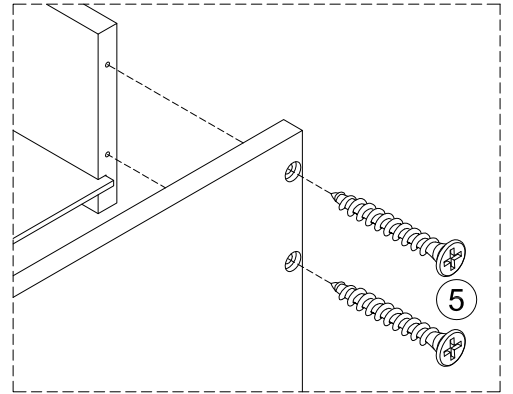

③  4pcs
Ø8x30mm

STEP 5

③  6pcs
Ø8x30mm

STEP 6

③  6pcs
Ø8x30mm

STEP 7

- ④  3pcs
1/4"x25mm

STEP 8

- ④  24pcs
1/4"x25mm

STEP 9

①  8pcs
Ø4x12mm

STEP 10

⑥  14pcs
Ø3x12mm

STEP 11

5  8pcs
Ø4x25

STEP 12

STEP 13

5  6pcs
Ø4x25

STEP 14

5  8pcs
Ø4x25

STEP 15

STEP 16

- ⑤  6pcs
Ø4x25

STEP 17

- ①  8pcs Ø4x12mm
- ⑦  4pcs

STEP 18

- ①  16pcs Ø4x12mm

Three-way adjustable hinge for perfectly aligned doors

1. TO ADJUST DOOR FORWARD OR BACKWARD.
2. TO ADJUST DOOR TO RIGHT OR TO LEFT.
3. TO ADJUST DOOR UP OR DOWN.