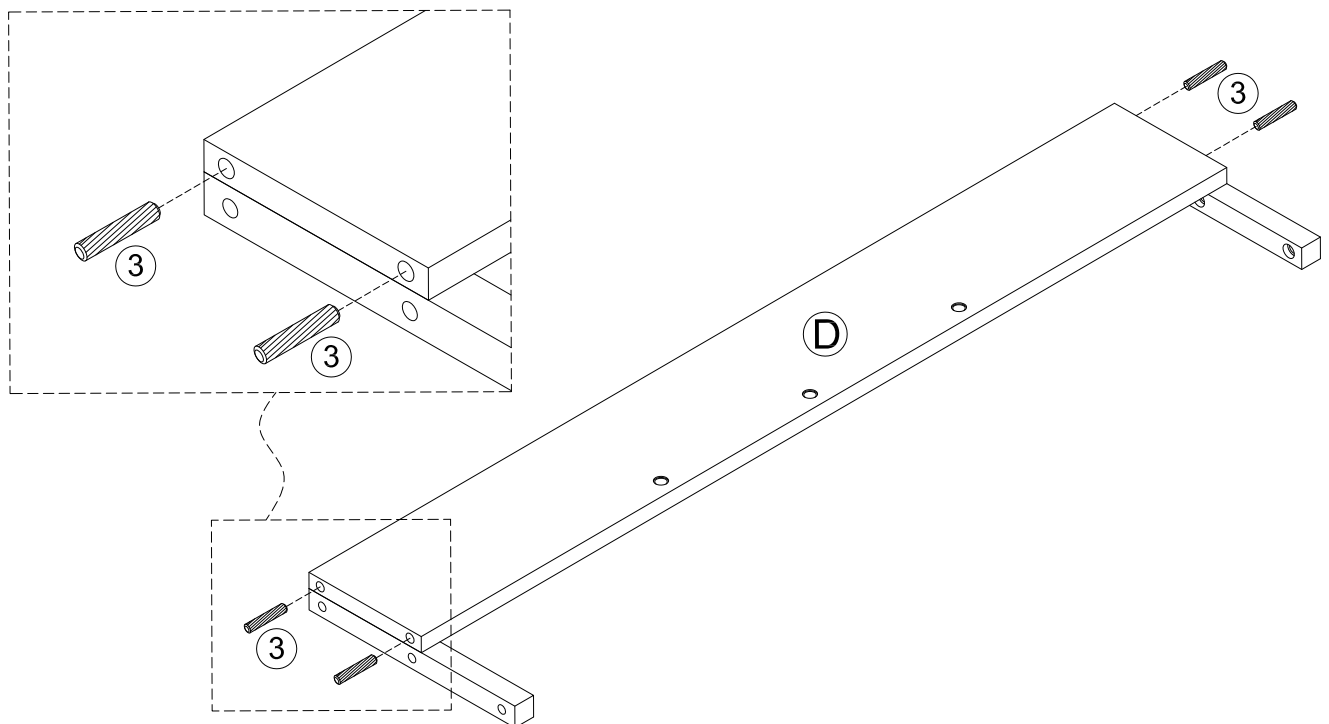

PRODUCT PARTS:

A	B	C	D	E	F
					
2PCS	1PC	1PC	1PC	1PC	1PC
G	H	I	J	K	L
					
1PC	1PC	2PCS	1PC	2PCS	2PCS
M	N	O	P	Q	R
					
1PC	1PC	2PCS	2PCS	1PC	1PC
S	T	U	V	W	X
					
1PC	1PC	1PC	1PC	1PC	1PC

HARDWARE:

①	②	③	④	⑤	⑥
					
Ø4x12mm		Ø8x30mm	1/4"x25mm	Ø4x25mm	Ø3x12mm
40+2 PCS	4PCS	24+2 PCS	27+2 PCS	28+2 PCS	14+2 PCS
⑦	⑧	⑨	⑩		
					
	5/32"x12mm	5/32"x18mm			
4PCS	8PCS	4PCS	2PCS		

STEP 1

①  8pcs
Ø4x12mm

②  4pcs

STEP 2

③  4pcs
Ø8x30mm

STEP 3

③  4pcs
Ø8x30mm

STEP 4

③  4pcs
Ø8x30mm

STEP 5

③  6pcs
Ø8x30mm

STEP 6

③  6pcs
Ø8x30mm

STEP 7

- ④  3pcs
1/4"x25mm

STEP 8

- ①  8pcs Ø4x12mm
- ⑦  4pcs

STEP 18

- ①  16pcs Ø4x12mm

Three-way adjustable hinge for perfectly aligned doors

1. TO ADJUST DOOR FORWARD OR BACKWARD.
2. TO ADJUST DOOR TO RIGHT OR TO LEFT.
3. TO ADJUST DOOR UP OR DOWN.