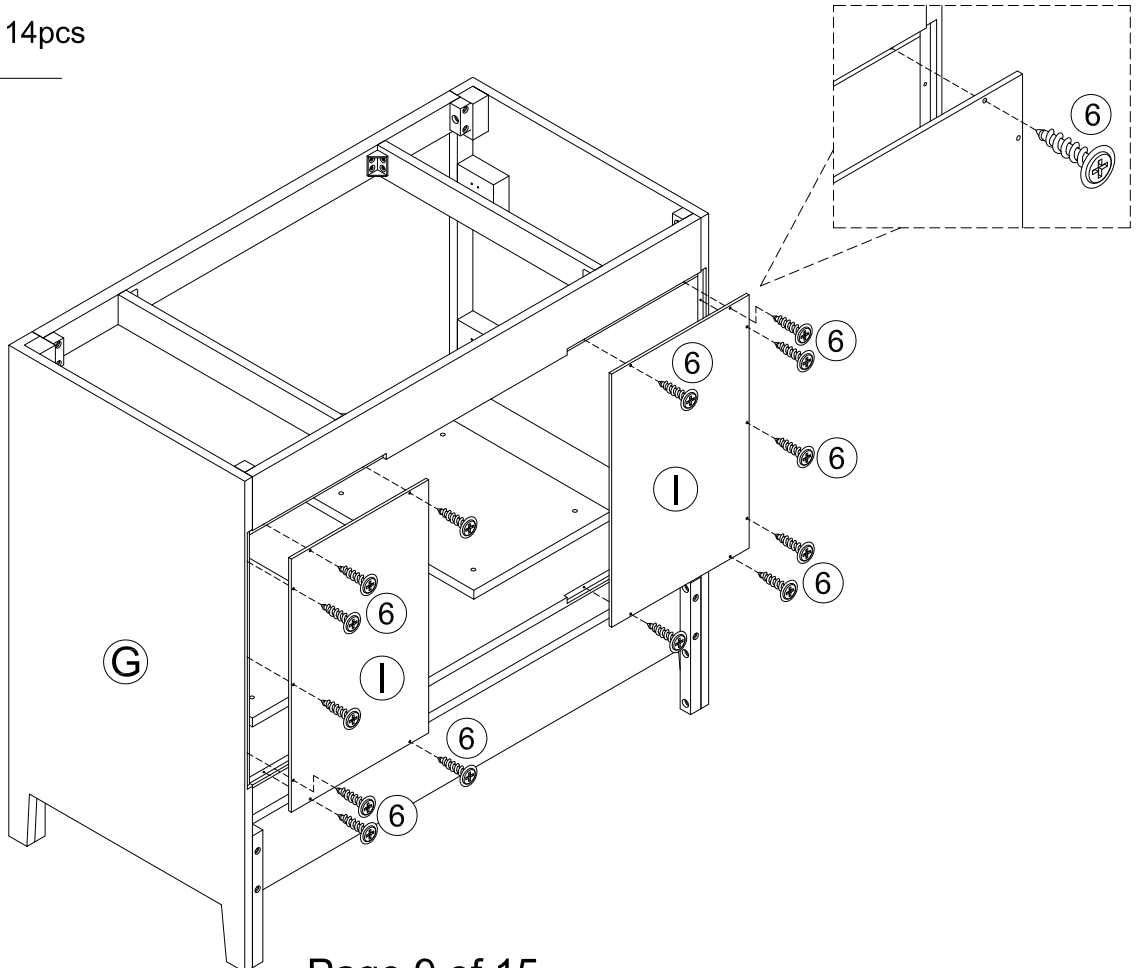

③  4pcs
Ø8x30mm

STEP 5

③  6pcs
Ø8x30mm

STEP 6

③  6pcs
Ø8x30mm

STEP 7

- ④  3pcs
1/4"x25mm

STEP 8

- ④  24pcs
1/4"x25mm

STEP 9

①  8pcs
Ø4x12mm

STEP 10

⑥  14pcs
Ø3x12mm

STEP 11

5  8pcs
Ø4x25

STEP 12

STEP 13

5  6pcs
Ø4x25

STEP 14

5  8pcs
Ø4x25

STEP 15

STEP 16

- ⑤  6pcs
Ø4x25

STEP 17

- ①  8pcs Ø4x12mm
- ⑦  4pcs

STEP 18

- ①  16pcs Ø4x12mm

Three-way adjustable hinge for perfectly aligned doors

1. TO ADJUST DOOR FORWARD OR BACKWARD.
2. TO ADJUST DOOR TO RIGHT OR TO LEFT.
3. TO ADJUST DOOR UP OR DOWN.