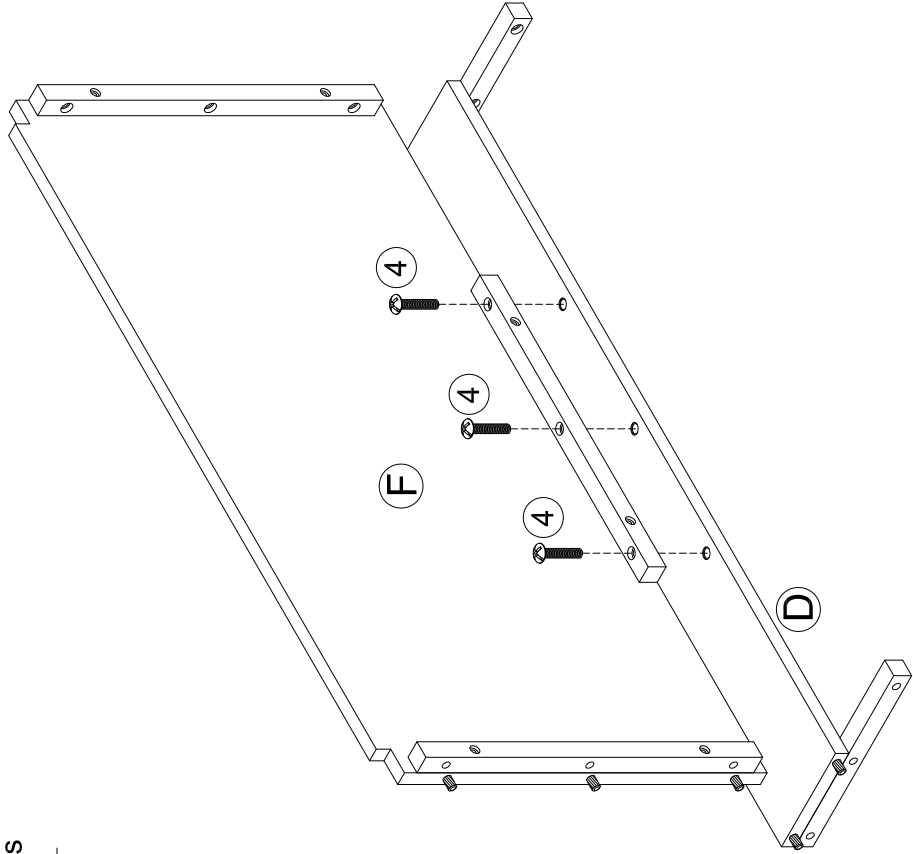

STEP 1

①  8pcs
Ø4x12mm

②  4pcs

STEP 2

③  4pcs
Ø8x30mm

STEP 3

③  4pcs
Ø8x30mm

STEP 4

③  4pcs
Ø8x30mm

STEP 5

③  6pcs
Ø8x30mm

STEP 6

③  6pcs
Ø8x30mm

STEP 7

- ④  3pcs
1/4"x25mm

STEP 8

- ④  24pcs
1/4"x25mm

STEP 9

①  8pcs
Ø4x12mm

STEP 10

⑥  14pcs
Ø3x12mm

STEP 11

5  8pcs
Ø4x25

STEP 12

- ①  8pcs Ø4x12mm
- ⑦  4pcs

STEP 18

- ①  16pcs Ø4x12mm

Three-way adjustable hinge for perfectly aligned doors

1. TO ADJUST DOOR FORWARD OR BACKWARD.
2. TO ADJUST DOOR TO RIGHT OR TO LEFT.
3. TO ADJUST DOOR UP OR DOWN.