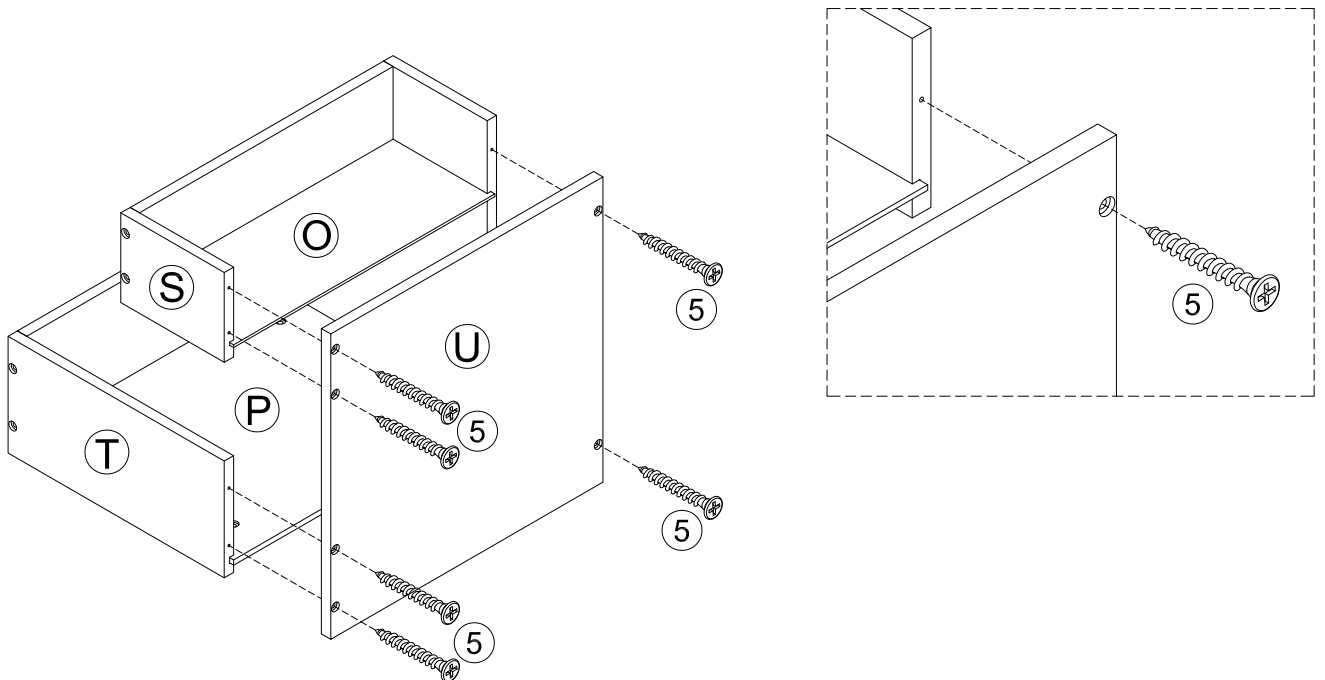

STEP 13

5  6pcs
Ø4x25

STEP 14

5  8pcs
Ø4x25

STEP 15

STEP 16

- ⑤  6pcs
Ø4x25

STEP 17

- ①  8pcs Ø4x12mm
- ⑦  4pcs

STEP 18

- ①  16pcs Ø4x12mm

Three-way adjustable hinge for perfectly aligned doors

1. TO ADJUST DOOR FORWARD OR BACKWARD.
2. TO ADJUST DOOR TO RIGHT OR TO LEFT.
3. TO ADJUST DOOR UP OR DOWN.