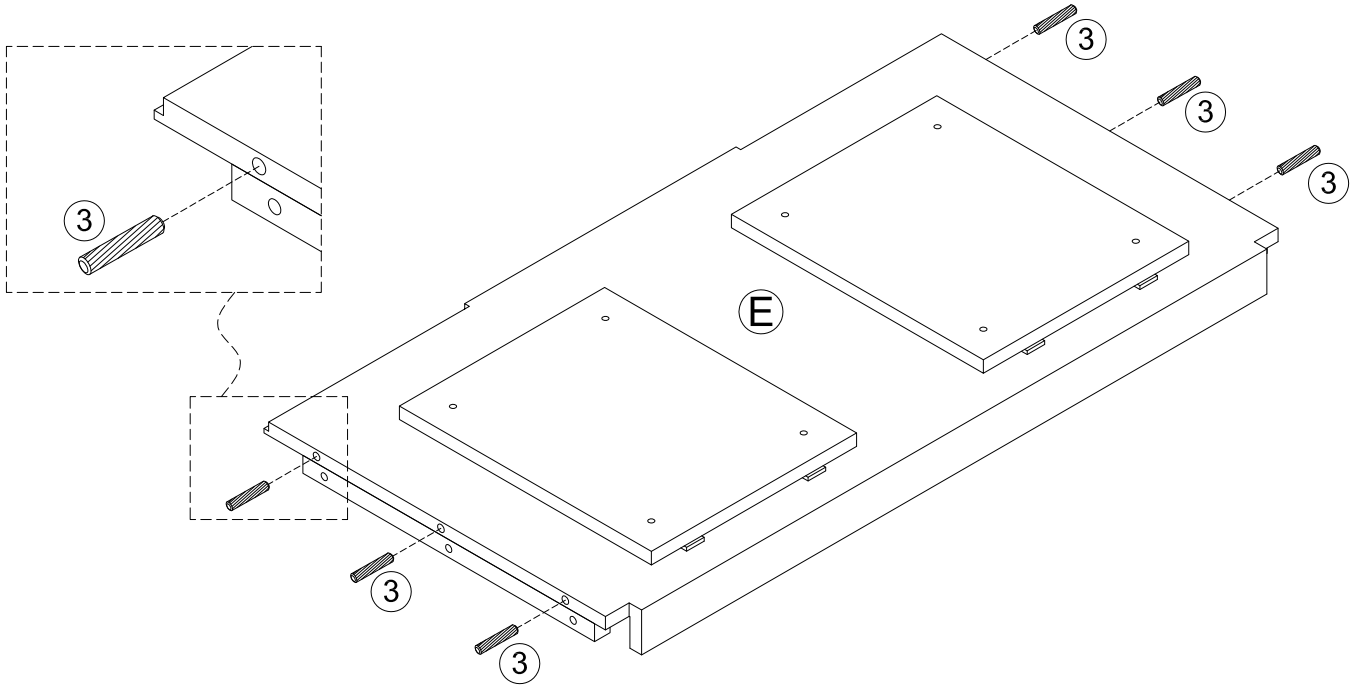

PRODUCT PARTS:

A	B	C	D	E	F
					
2PCS	1PC	1PC	1PC	1PC	1PC
G	H	I	J	K	L
					
1PC	1PC	2PCS	1PC	2PCS	2PCS
M	N	O	P	Q	R
					
1PC	1PC	2PCS	2PCS	1PC	1PC
S	T	U	V	W	X
					
1PC	1PC	1PC	1PC	1PC	1PC

HARDWARE:

①	②	③	④	⑤	⑥
					
Ø4x12mm		Ø8x30mm	1/4"x25mm	Ø4x25mm	Ø3x12mm
40+2 PCS	4PCS	24+2 PCS	27+2 PCS	28+2 PCS	14+2 PCS
⑦	⑧	⑨	⑩		
					
	5/32"x12mm	5/32"x18mm			
4PCS	8PCS	4PCS	2PCS		

STEP 1

①  8pcs
Ø4x12mm

②  4pcs

STEP 2

③  4pcs
Ø8x30mm

STEP 3

③  4pcs
Ø8x30mm

STEP 4

③  4pcs
Ø8x30mm

STEP 5

③  6pcs
Ø8x30mm

STEP 6

③  6pcs
Ø8x30mm

STEP 7

- ④  3pcs
1/4"x25mm

STEP 8

- ①  8pcs Ø4x12mm
- ⑦  4pcs

STEP 18

- ①  16pcs Ø4x12mm

Three-way adjustable hinge for perfectly aligned doors

1. TO ADJUST DOOR FORWARD OR BACKWARD.
2. TO ADJUST DOOR TO RIGHT OR TO LEFT.
3. TO ADJUST DOOR UP OR DOWN.