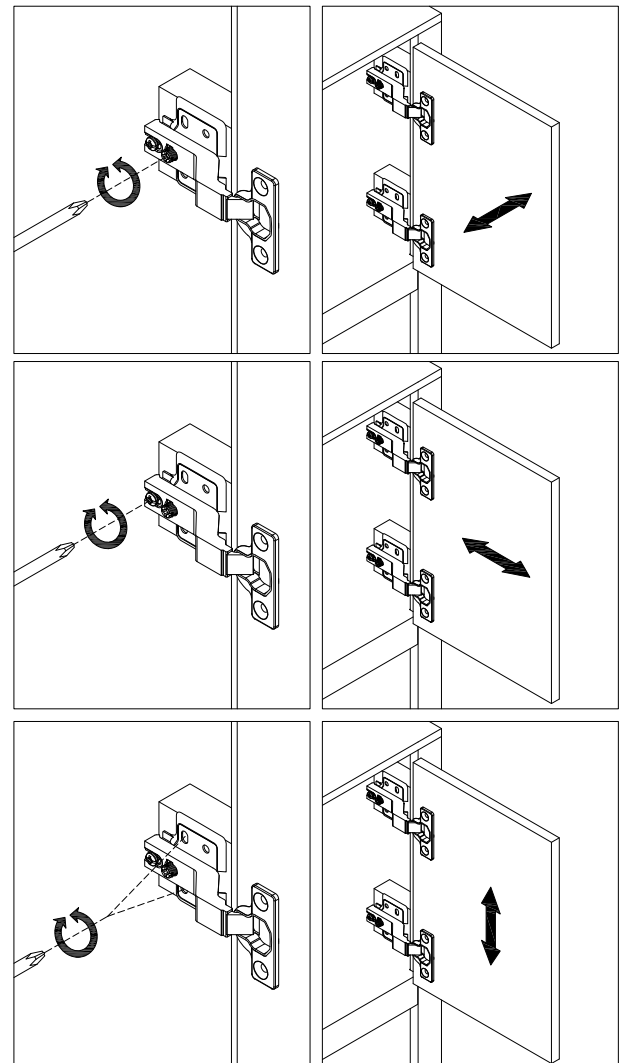

- ①  8pcs Ø4x12mm
- ⑦  4pcs

STEP 18

- ①  16pcs Ø4x12mm

Three-way adjustable hinge for perfectly aligned doors

1. TO ADJUST DOOR FORWARD OR BACKWARD.
2. TO ADJUST DOOR TO RIGHT OR TO LEFT.
3. TO ADJUST DOOR UP OR DOWN.