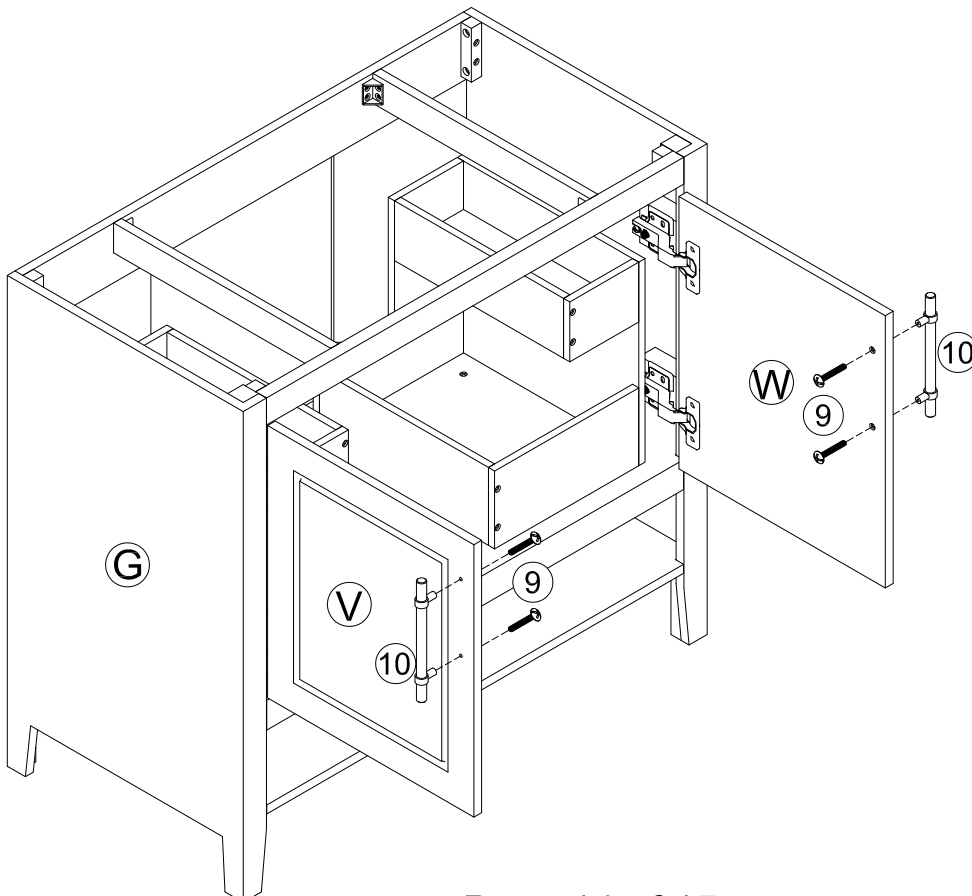

- ①  8pcs Ø4x12mm
- ⑦  4pcs

STEP 18

- ①  16pcs Ø4x12mm

Three-way adjustable hinge for perfectly aligned doors

1. TO ADJUST DOOR FORWARD OR BACKWARD.
2. TO ADJUST DOOR TO RIGHT OR TO LEFT.
3. TO ADJUST DOOR UP OR DOWN.

STEP 19

⑧  8pcs
5/32"x12mm

STEP 20

⑨  4pcs
5/32"x18mm

⑩  2pcs

STEP 21

To install the Top (1) to the vanity (2). Apply silicone caulk to the top edge of the wood cabinet. With the help of another adult, gently lower the Sink top with assembled sink onto the cabinet. Make sure the Sink top is flush with the back side of the wood cabinet and the wood cabinet left and right side walls.