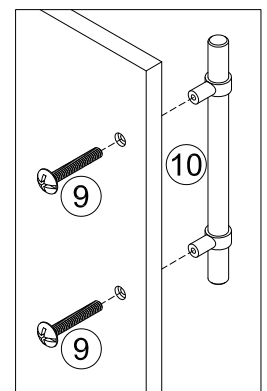

PRODUCT PARTS:

A	B	C	D	E	F
					
2PCS	1PC	1PC	1PC	1PC	1PC
G	H	I	J	K	L
					
1PC	1PC	2PCS	1PC	2PCS	2PCS
M	N	O	P	Q	R
					
1PC	1PC	2PCS	2PCS	1PC	1PC
S	T	U	V	W	X
					
1PC	1PC	1PC	1PC	1PC	1PC

HARDWARE:

①	②	③	④	⑤	⑥
					
Ø4x12mm		Ø8x30mm	1/4"x25mm	Ø4x25mm	Ø3x12mm
40+2 PCS	4PCS	24+2 PCS	27+2 PCS	28+2 PCS	14+2 PCS
⑦	⑧	⑨	⑩		
					
	5/32"x12mm	5/32"x18mm			
4PCS	8PCS	4PCS	2PCS		

STEP 13

5  6pcs
Ø4x25

STEP 14

5  8pcs
Ø4x25

STEP 15

STEP 16

- ⑤  6pcs
Ø4x25

STEP 17

- ①  8pcs Ø4x12mm
- ⑦  4pcs

STEP 18

- ①  16pcs Ø4x12mm

Three-way adjustable hinge for perfectly aligned doors

1. TO ADJUST DOOR FORWARD OR BACKWARD.
2. TO ADJUST DOOR TO RIGHT OR TO LEFT.
3. TO ADJUST DOOR UP OR DOWN.

STEP 19

⑧  8pcs
5/32"x12mm

STEP 20

⑨  4pcs
5/32"x18mm

⑩  2pcs

STEP 21

To install the Top (1) to the vanity (2). Apply silicone caulk to the top edge of the wood cabinet. With the help of another adult, gently lower the Sink top with assembled sink onto the cabinet. Make sure the Sink top is flush with the back side of the wood cabinet and the wood cabinet left and right side walls.