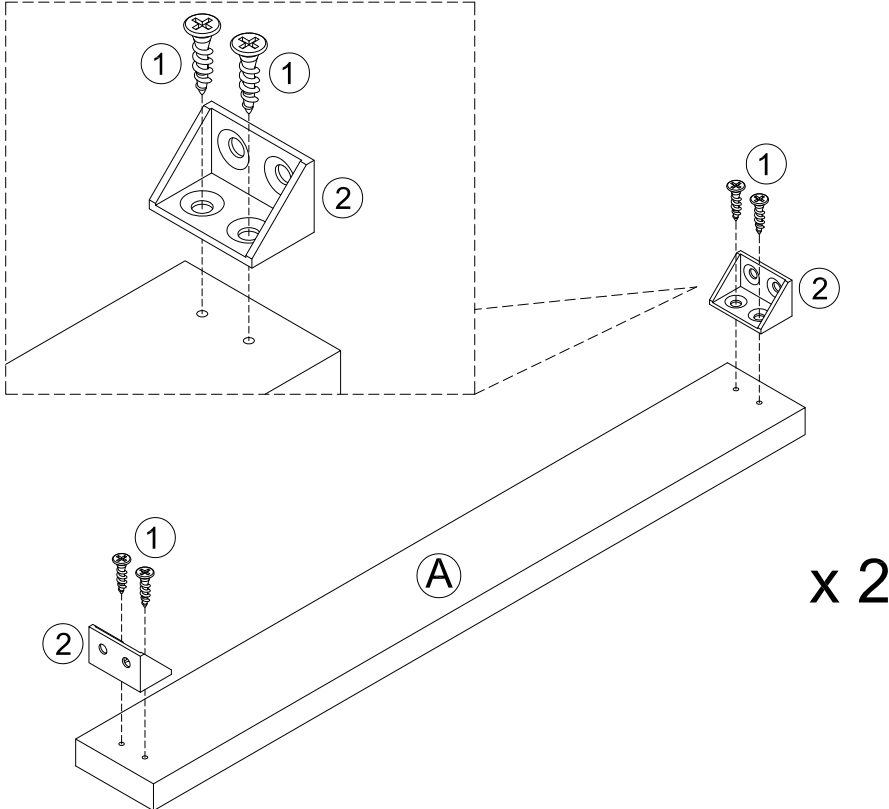

PRODUCT PARTS:

A	B	C	D	E	F
					
2PCS	1PC	1PC	1PC	1PC	1PC
G	H	I	J	K	L
					
1PC	1PC	2PCS	1PC	2PCS	2PCS
M	N	O	P	Q	R
					
1PC	1PC	2PCS	2PCS	1PC	1PC
S	T	U	V	W	X
					
1PC	1PC	1PC	1PC	1PC	1PC

HARDWARE:

①	②	③	④	⑤	⑥
					
Ø4x12mm		Ø8x30mm	1/4"x25mm	Ø4x25mm	Ø3x12mm
40+2 PCS	4PCS	24+2 PCS	27+2 PCS	28+2 PCS	14+2 PCS
⑦	⑧	⑨	⑩		
					
	5/32"x12mm	5/32"x18mm			
4PCS	8PCS	4PCS	2PCS		

STEP 1

①  8pcs
Ø4x12mm

②  4pcs

STEP 2

③  4pcs
Ø8x30mm

STEP 3

③  4pcs
Ø8x30mm

STEP 4

③  4pcs
Ø8x30mm

STEP 5

③  6pcs
Ø8x30mm

STEP 6

③  6pcs
Ø8x30mm

STEP 7

- ④  3pcs
1/4"x25mm

STEP 8

STEP 19

⑧  8pcs
5/32"x12mm

STEP 20

⑨  4pcs
5/32"x18mm

⑩  2pcs

STEP 21

To install the Top (1) to the vanity (2). Apply silicone caulk to the top edge of the wood cabinet. With the help of another adult, gently lower the Sink top with assembled sink onto the cabinet. Make sure the Sink top is flush with the back side of the wood cabinet and the wood cabinet left and right side walls.