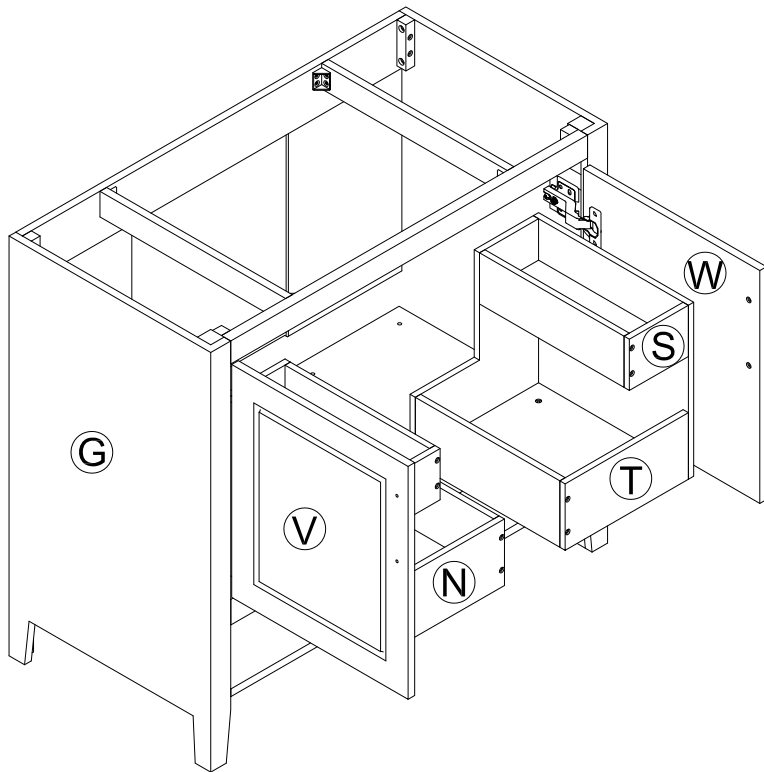

STEP 19

⑧ 8pcs
5/32"x12mm