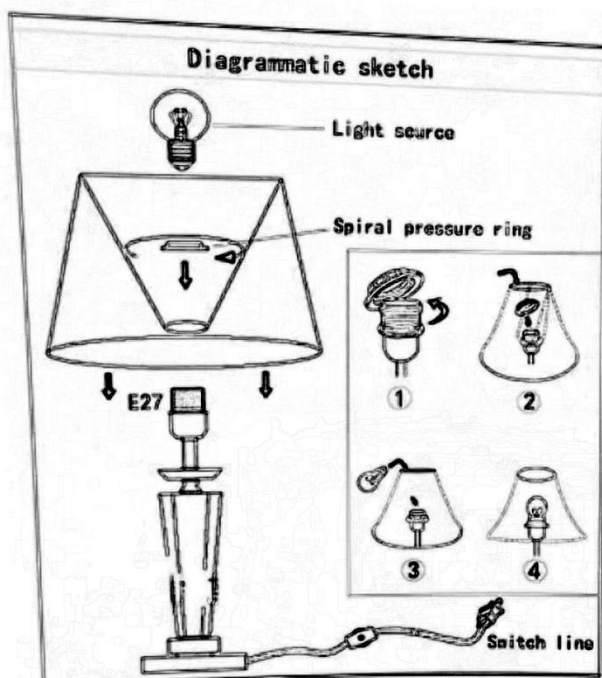

# Assembly Instructions for Model 21955168

Light source specification: E27 (screw)  
Rated current: 0.18A Maximum power: 1xMAX40W

Your fixture is now assembled and ready to use.