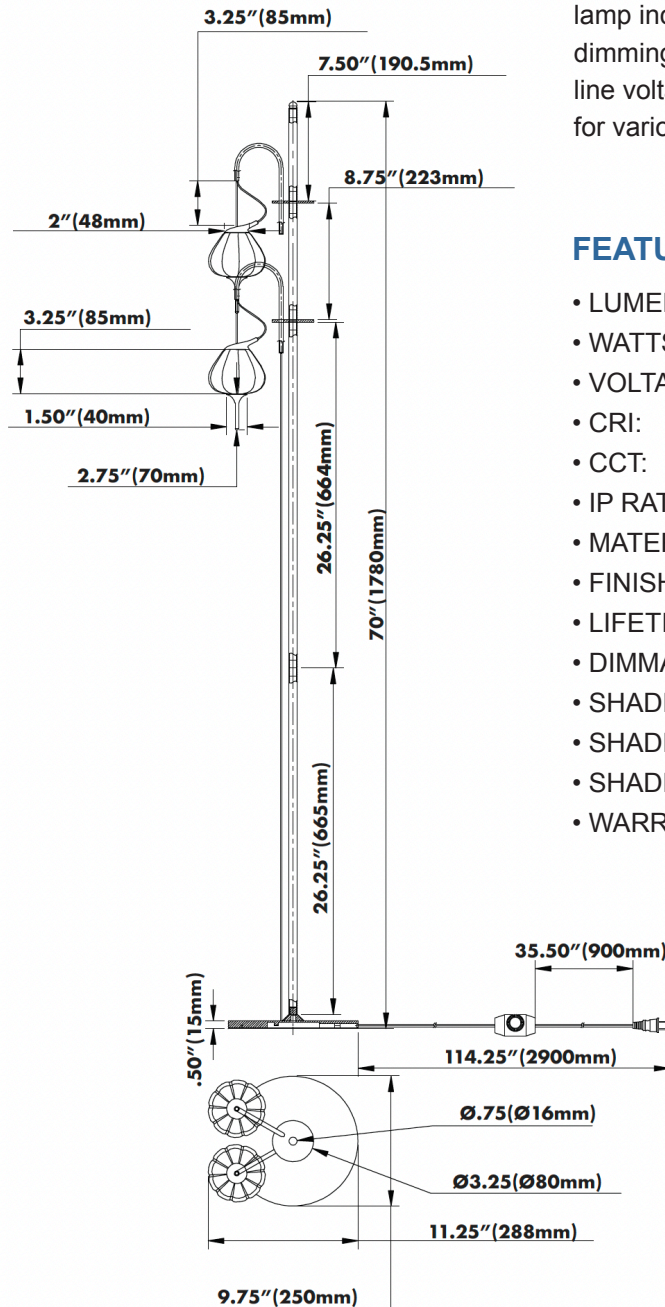

## DIMENSIONS

## FEATURES

- LUMENS: 394LM
- WATTS: 11W
- VOLTAGE: 120V
- CRI: 90
- CCT: 3000K
- IP RATED: DRY LOCATION
- MATERIAL: ALUMINUM / GLASS/ IRON
- FINISH: BLACK
- LIFETIME: 50,000 HOURS
- DIMMABLE: YES, DIMMER SWITCH
- SHADE SHAPE: TEARDROP
- SHADE MATERIAL: FROSTED GLASS
- SHADE COLOR: WHITE
- WARRANTY: 5-YEAR LIMITED

Theoretical Lumens: XXX LM (subject to change)

Theoretical Wattage: XXX W (subject to change)

\*\*\*Please note lumens and wattage are subject to change and will be determined post production of the first articles.