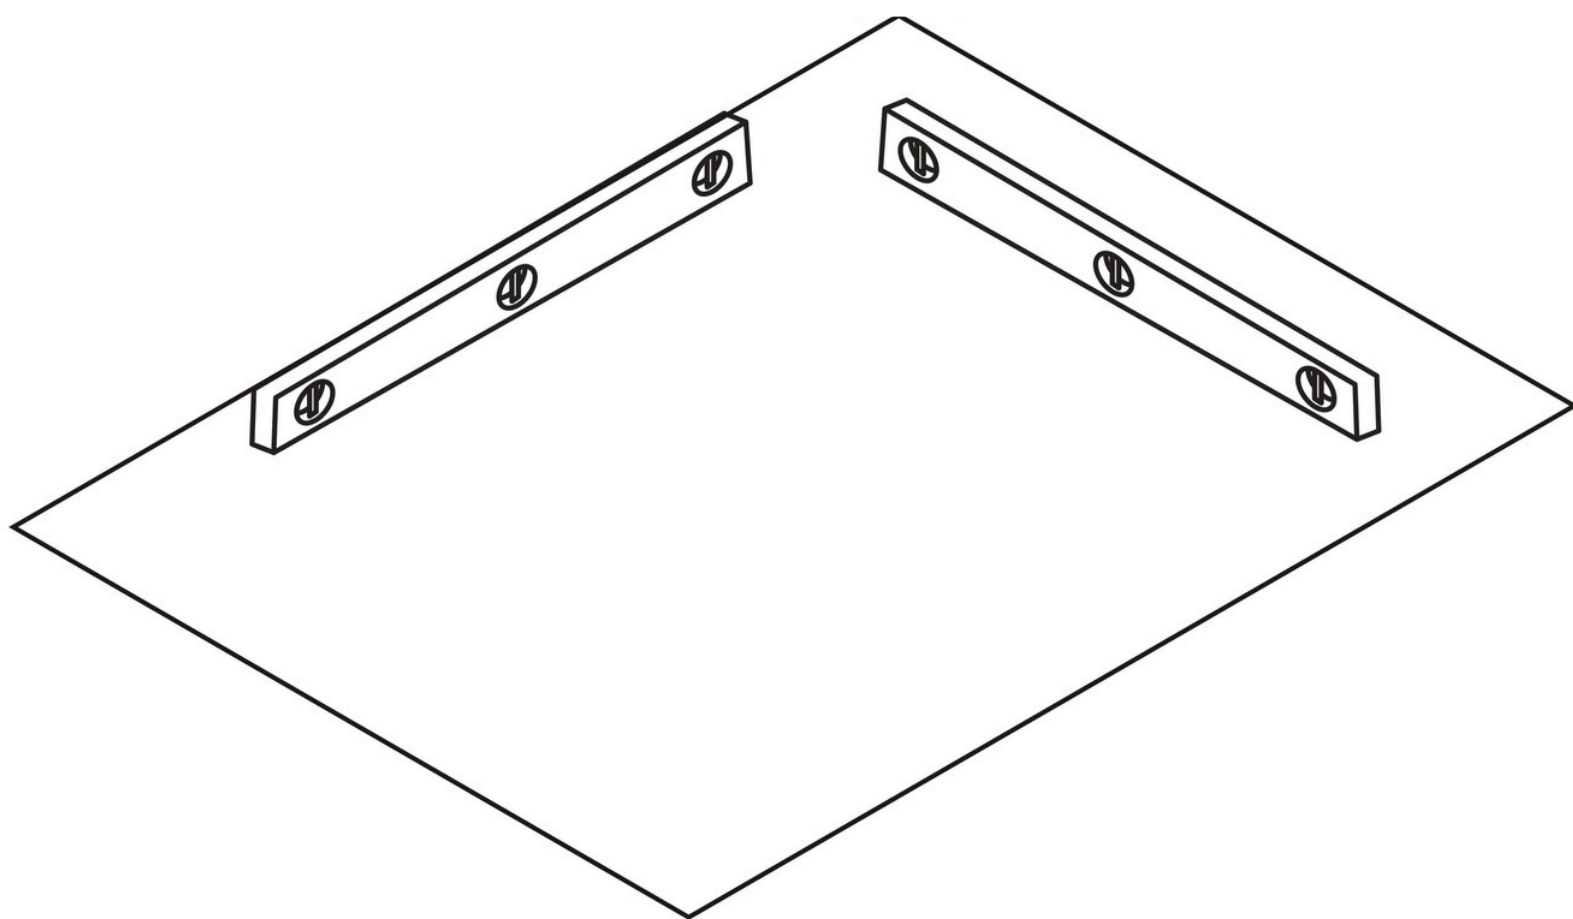

INSTALLATION INSTRUCTIONS

Alcove Bathtub

CONDRIS

Suggested Installation Tools

Level

Square

Towel

Wrench

1. Please check the floor is level or not before installation as the above picture.

2. The feet are height-adjustable please adjust the feet as the above picture if necessary

3. Please place the bathtub upside down on the mat to avoid damaging.