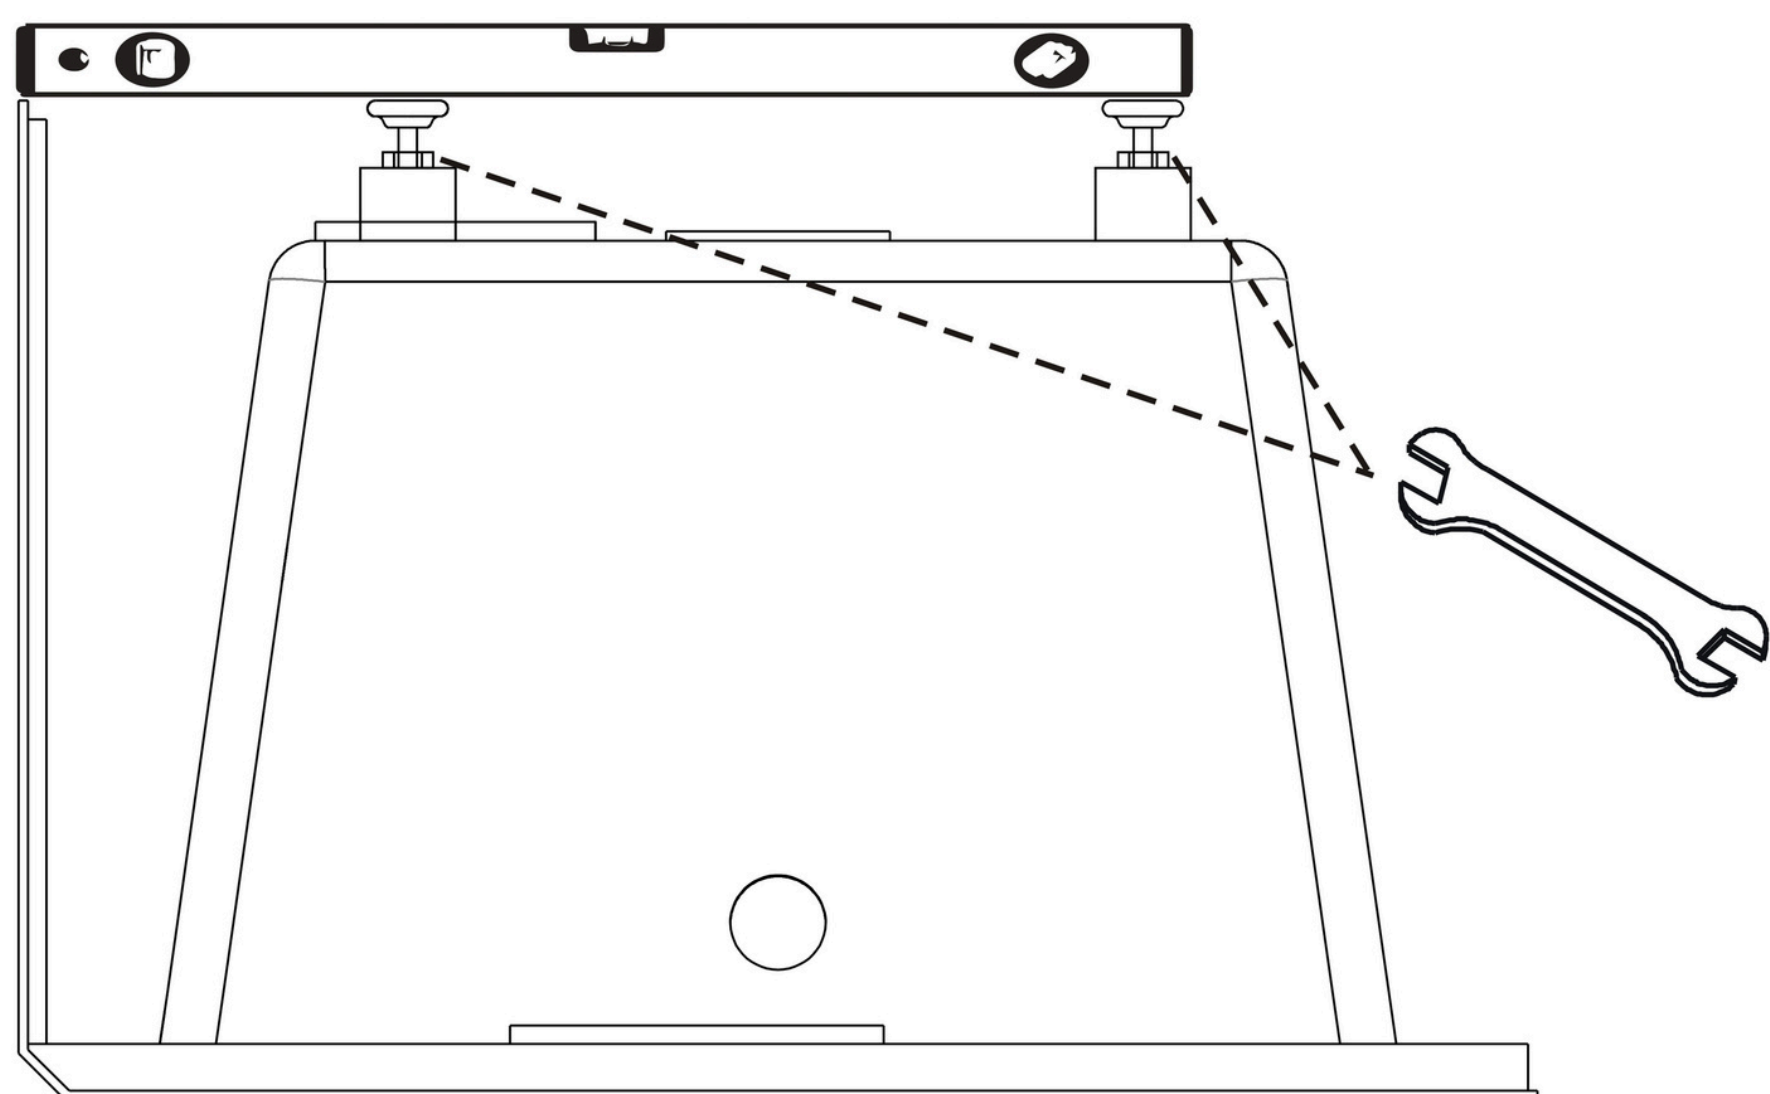

1. Please check the floor is level or not before installation as the above picture.

2. The feet are height-adjustable please adjust the feet as the above picture if necessary

3. Please place the bathtub upside down on the mat to avoid damaging.

4. Please check the flange is vertical or not.

INSTALLATION INSTRUCTIONS

Alcove Bathtub

CONDRIS

5. Please check the feet are level or not, since they may be loosen during long-distance delivery.

6. Please clean the bathtub by towel.