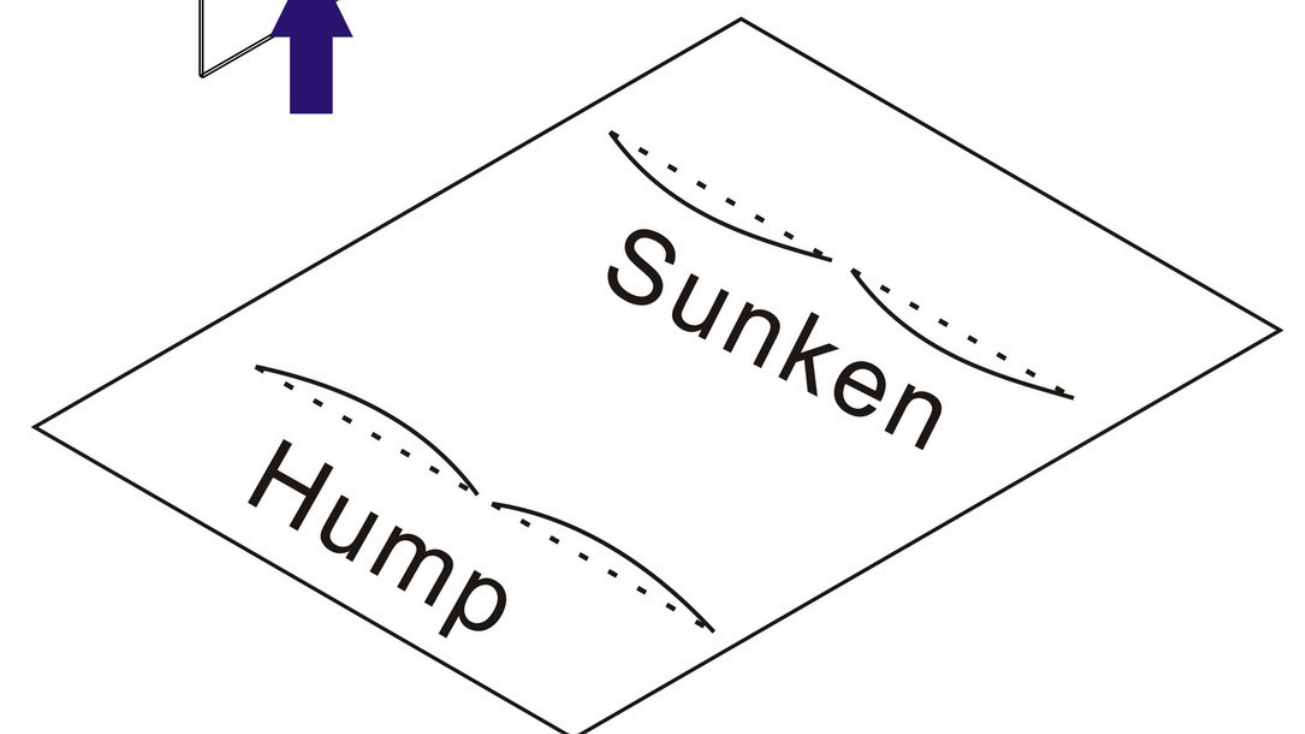

INSTALLATION INSTRUCTIONS

Alcove Bathtub

CONDRIS

Suggested Installation Tools

Level

Square

Towel

Wrench

1. Please check the floor is level or not before installation as the above picture.

2. The feet are height-adjustable please adjust the feet as the above picture if necessary

3. Please place the bathtub upside down on the mat to avoid damaging.