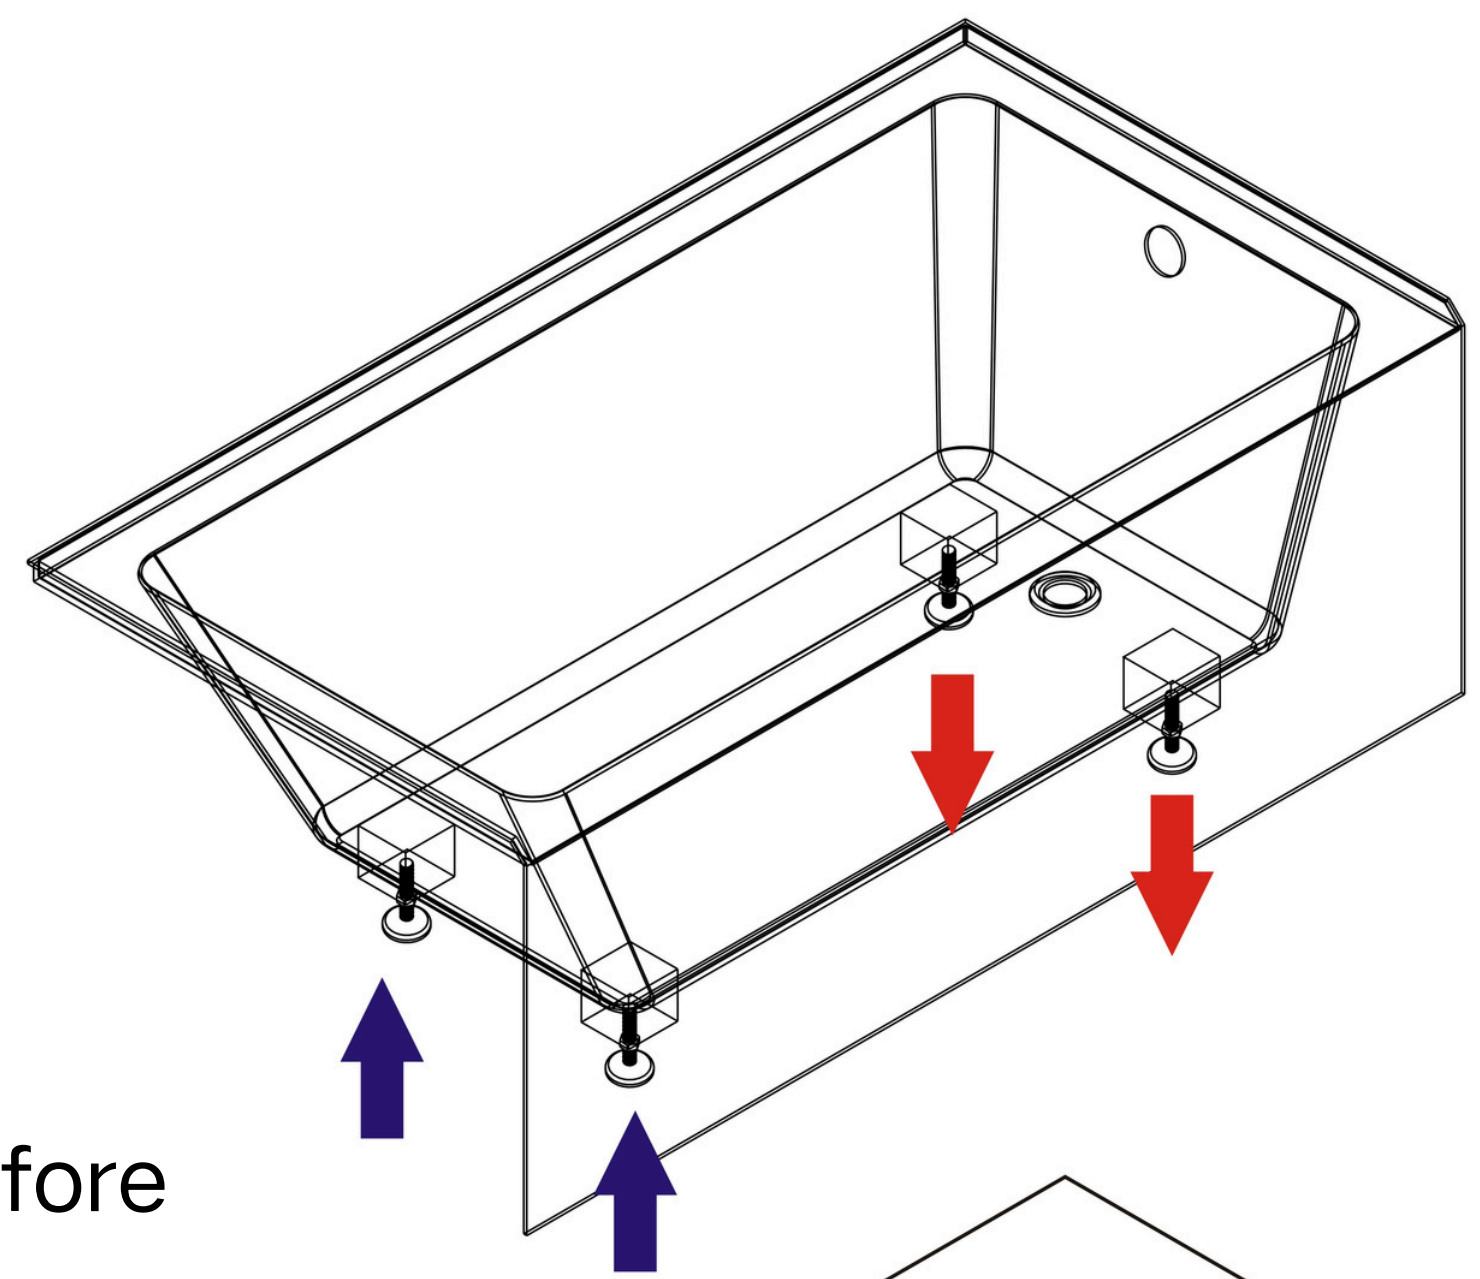

INSTALLATION INSTRUCTIONS

Alcove Bathtub

CONDRIS

Suggested Installation Tools

Level

Square

Towel

Wrench

1. Please check the floor is level or not before installation as the above picture.

2. The feet are height-adjustable please adjust the feet as the above picture if necessary

3. Please place the bathtub upside down on the mat to avoid damaging.

4. Please check the flange is vertical or not.

INSTALLATION INSTRUCTIONS

Alcove Bathtub

CONDRIS

5. Please check the feet are level or not, since they may be loosen during long-distance delivery.

6. Please clean the bathtub by towel.