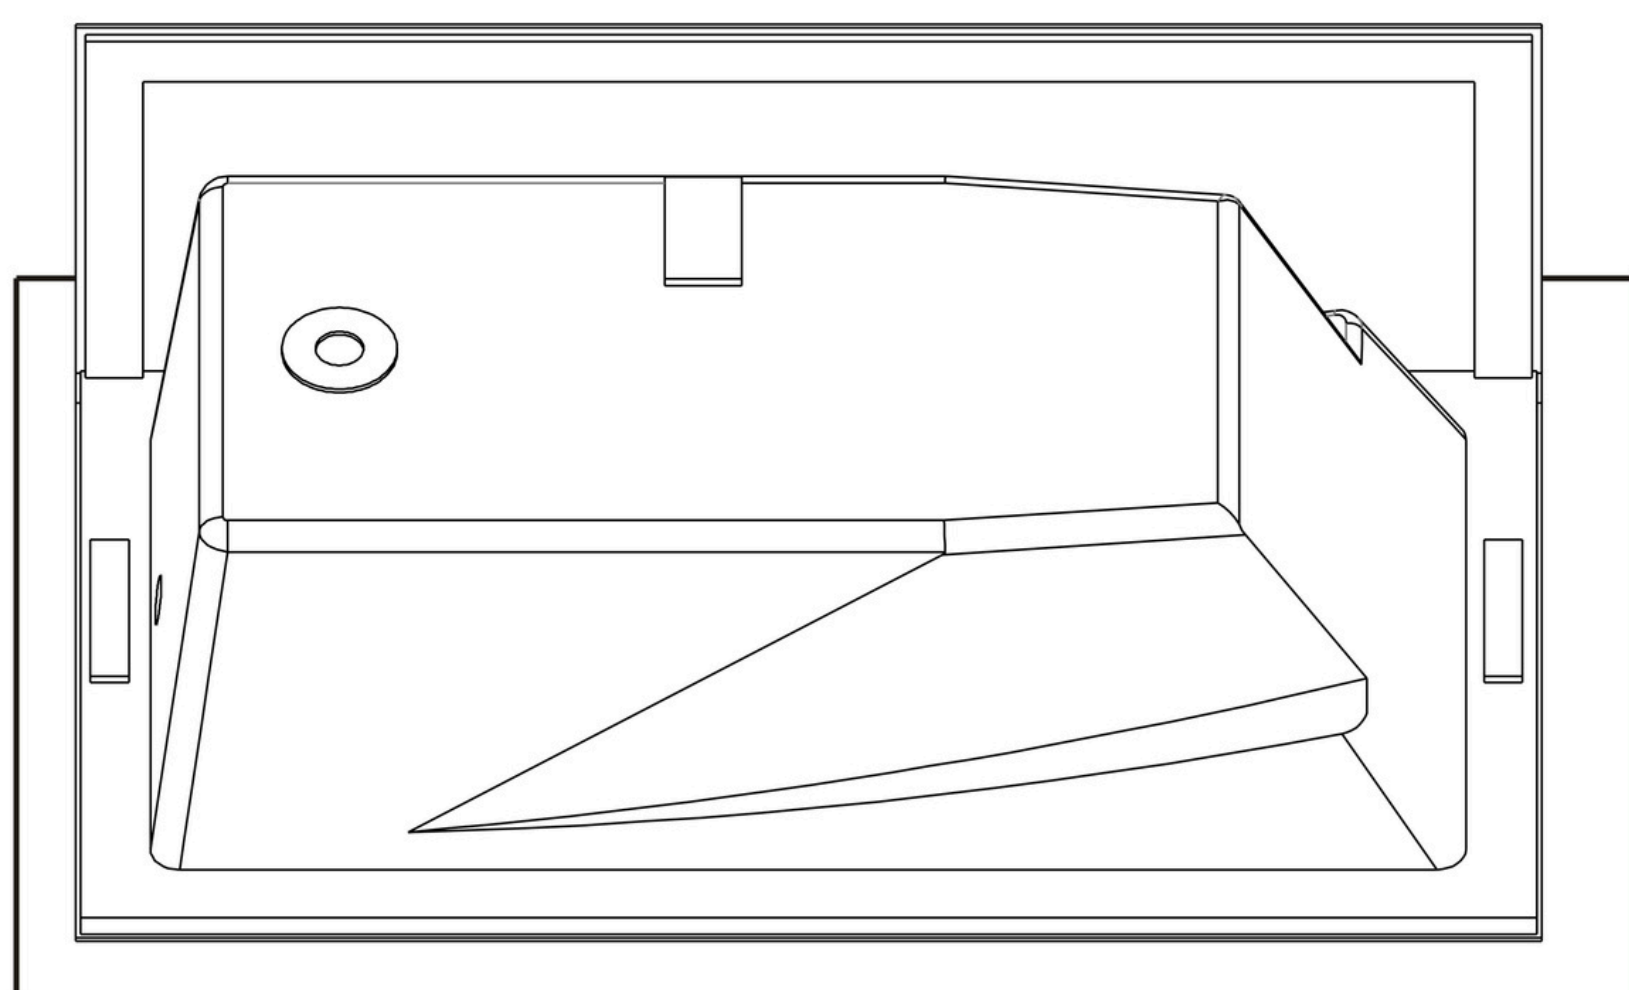

INSTALLATION INSTRUCTIONS

Alcove Bathtub

CONDRIS

Suggested Installation Tools

Level

Square

Towel

Wrench

1. Please check the floor is level or not before installation as the above picture.

2. The feet are height-adjustable please adjust the feet as the above picture if necessary

3. Please place the bathtub upside down on the mat to avoid damaging.