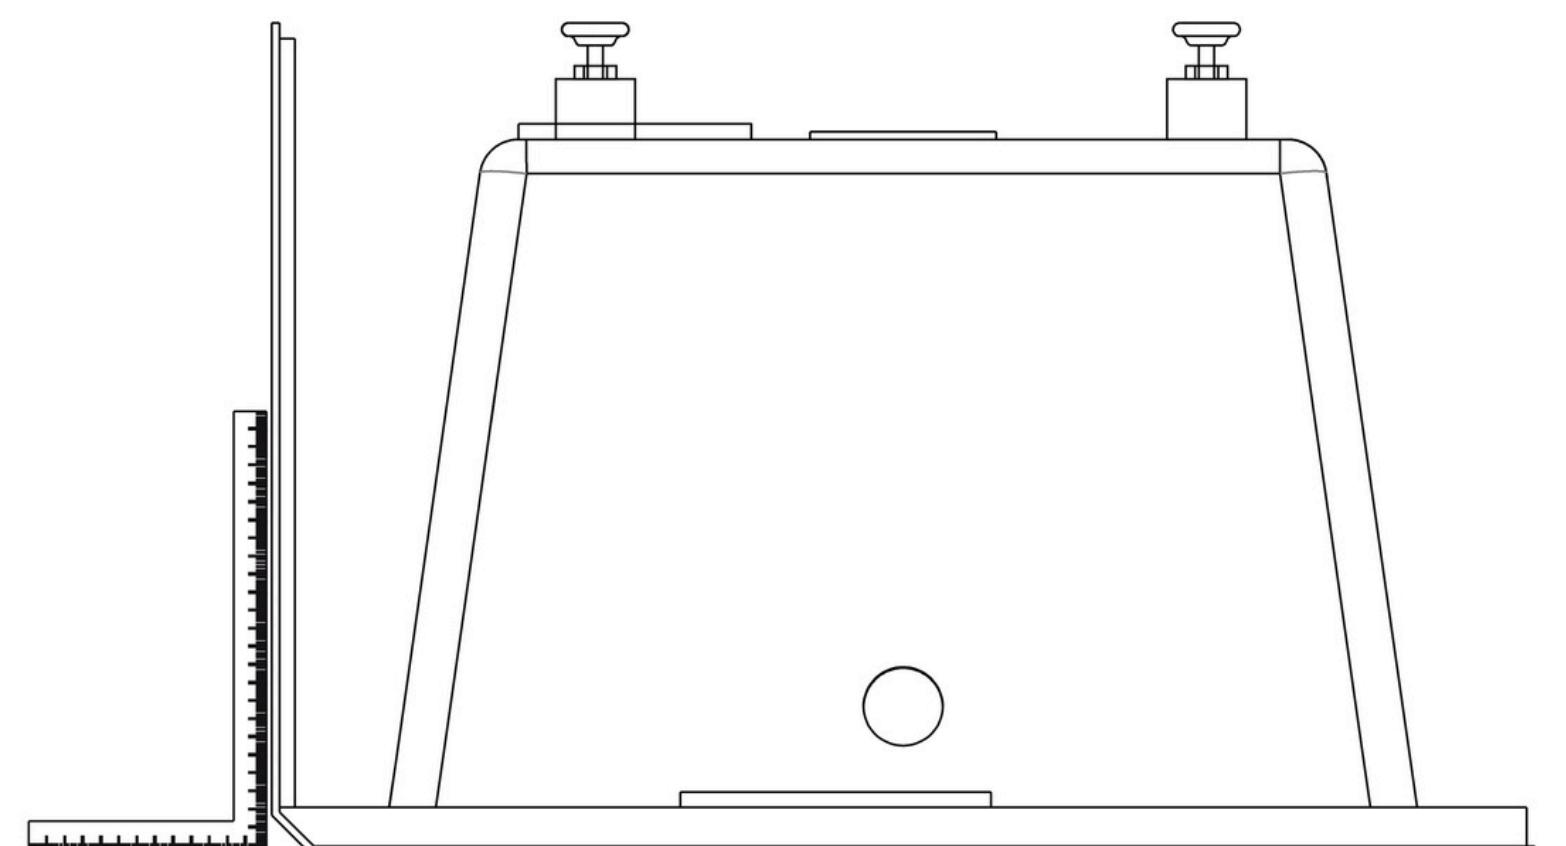

INSTALLATION INSTRUCTIONS

Alcove Bathtub

CONDRIS

Suggested Installation Tools

Level

Square

Towel

Wrench

1. Please check the floor is level or not before installation as the above picture.

2. The feet are height-adjustable please adjust the feet as the above picture if necessary

3. Please place the bathtub upside down on the mat to avoid damaging.