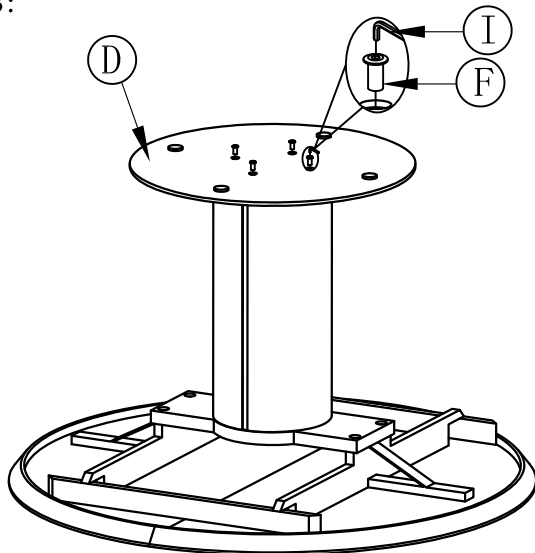

# ASSEMBLY INSTRUCTION

Description: Romeo Round Ext Dining Table White

Thank you for purchasing this quality product. Be sure to check all packing material carefully for small parts that may have come loose inside the carton during shipment.

Step1:

Step2:

Step3:

PART LIST:

NO	Description:	Sketch	Qty
A	Top		1
B	Leg		1
C	Support rail		1
D	Base		1

HARDWARE LIST:

E	Support rod		4
F	Nut		4
G	Screw		4
H	Flat washer		4
I	Allen key		1

Finish: