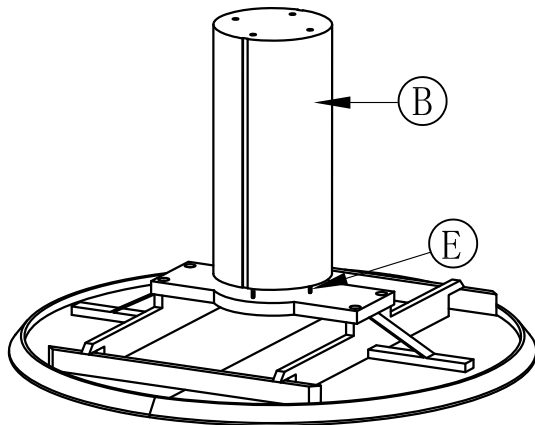

# ASSEMBLY INSTRUCTION

Description: Romeo Round Ext Dining Table White

Thank you for purchasing this quality product. Be sure to check all packing material carefully for small parts that may have come loose inside the carton during shipment.

Step1:

Step2:

Step3:

PART LIST:

NO	Description:	Sketch	Qty
A	Top		1
B	Leg		1
C	Support rail		1
D	Base		1

HARDWARE LIST:

E	Support rod		4
F	Nut		4
G	Screw		4
H	Flat washer		4
I	Allen key		1

Finish: