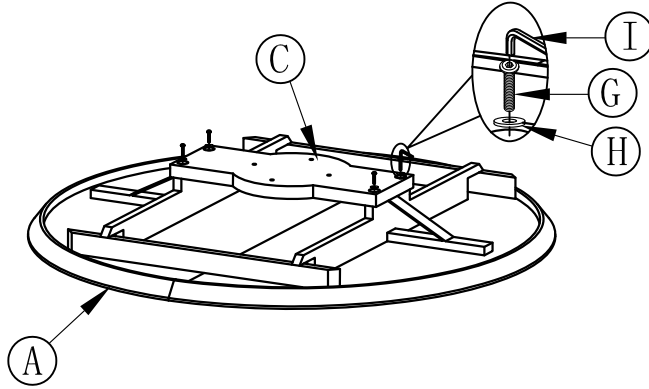

# ASSEMBLY INSTRUCTION

Description: Romeo Round Ext Dining Table White

Thank you for purchasing this quality product. Be sure to check all packing material carefully for small parts that may have come loose inside the carton during shipment.

Step1:

Step2:

Step3:

PART LIST:

NO	Description:	Sketch	Qty
A	Top		1
B	Leg		1
C	Support rail		1
D	Base		1

HARDWARE LIST:

E	Support rod		4
F	Nut		4
G	Screw		4
H	Flat washer		4
I	Allen key		1

Finish: