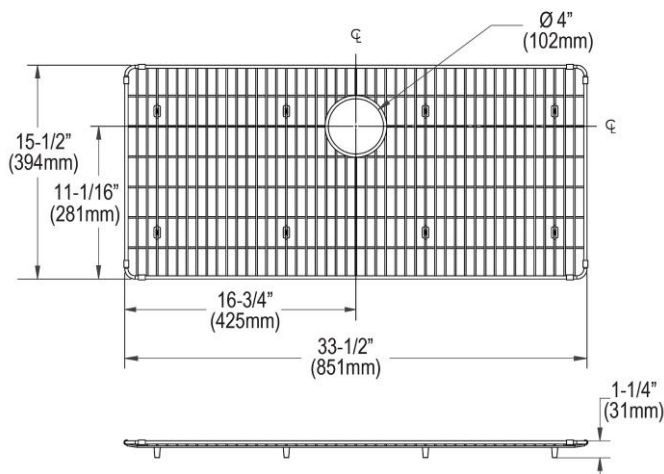

PART: _____ QTY: _____

PROJECT: _____

CONTACT: _____

DATE: _____

NOTES: _____

APPROVAL: _____

In keeping with our policy of continuing product improvement, Elkay reserves the right to change product specifications without notice. Please visit elkay.com for the most current version of Elkay product specification sheets. This specification describes an Elkay product with design, quality, and functional benefits to the user. When making a comparison of other producers' offerings, be certain these features are not overlooked.