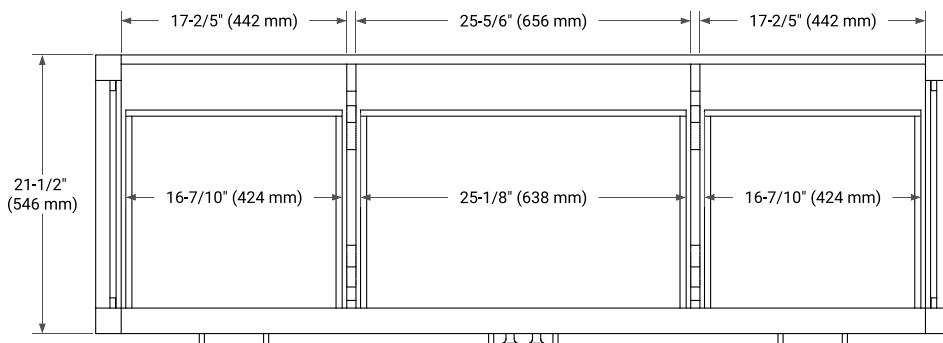

66" SINGLE SINK BASE CABINET

BASE CABINET DIMENSIONS

66" W x 21.5" D x 34.5" H

FEATURES

- Solid wood frame & plywood panels
- Dovetail drawers and joints
- Soft closing doors & drawers

HARDWARE FINISHES*

Brushed Nickel Satin Brass Matte Black Polished Chrome

PLAN VIEW

67" SINGLE OVAL SINK COUNTERTOP WITH 0.75 IN. THICKNESS

OVERALL DIMENSIONS

67" W x 22" D x 0.75" H

COUNTERTOP OPTIONS

Carrara Marble

FEATURES

- Solid countertop with mitered edges & seams
- Undermount white oval sink
- Pre-drilled for 8" widespread faucet

INCLUDED

- Countertop
- Matching Backsplash
- Oval Sink

COUNTERTOP PLAN VIEW

EDGE SIDE VIEW

THREE DIMENSIONAL COUNTERTOP VIEW