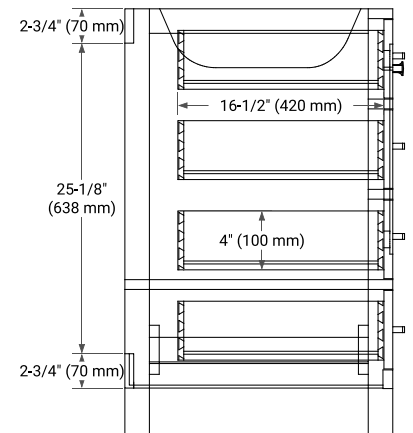

66" SINGLE SINK BASE CABINET

BASE CABINET DIMENSIONS

66" W x 21.5" D x 34.5" H

FEATURES

- Solid wood frame & plywood panels
- Dovetail drawers and joints
- Soft closing doors & drawers

HARDWARE FINISHES*

Brushed Nickel Satin Brass Matte Black Polished Chrome

PLAN VIEW

67" SINGLE OVAL SINK COUNTERTOP WITH 0.75 IN. THICKNESS

OVERALL DIMENSIONS

67" W x 22" D x 0.75" H

COUNTERTOP OPTIONS

Carrara Marble

FEATURES

- Solid countertop with mitered edges & seams
- Undermount white oval sink
- Pre-drilled for 8" widespread faucet

INCLUDED

- Countertop
- Matching Backsplash
- Oval Sink

COUNTERTOP PLAN VIEW

EDGE SIDE VIEW

THREE DIMENSIONAL COUNTERTOP VIEW