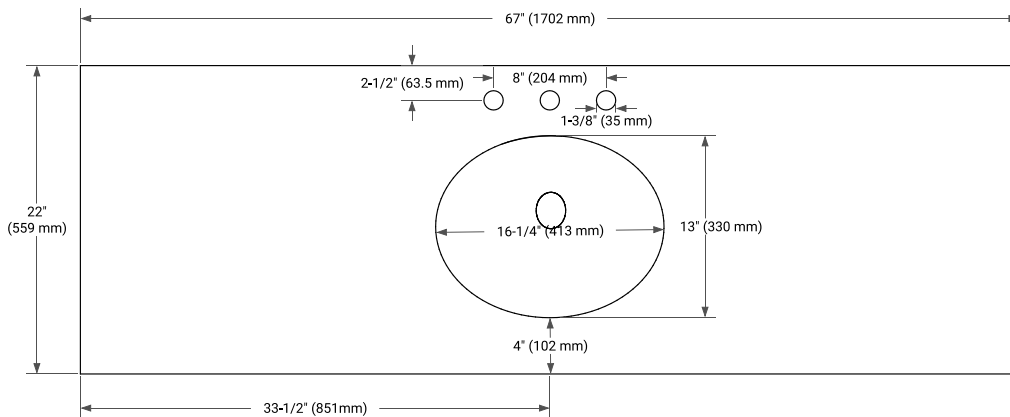

66" SINGLE SINK BASE CABINET

BASE CABINET DIMENSIONS

66" W x 21.5" D x 34.5" H

FEATURES

- Solid wood frame & plywood panels
- Dovetail drawers and joints
- Soft closing doors & drawers

HARDWARE FINISHES*

Brushed Nickel Satin Brass Matte Black Polished Chrome

PLAN VIEW

67" SINGLE OVAL SINK COUNTERTOP WITH 0.75 IN. THICKNESS

OVERALL DIMENSIONS

67" W x 22" D x 0.75" H

COUNTERTOP OPTIONS

Carrara Marble

FEATURES

- Solid countertop with mitered edges & seams
- Undermount white oval sink
- Pre-drilled for 8" widespread faucet

INCLUDED

- Countertop
- Matching Backsplash
- Oval Sink

COUNTERTOP PLAN VIEW

EDGE SIDE VIEW

THREE DIMENSIONAL COUNTERTOP VIEW