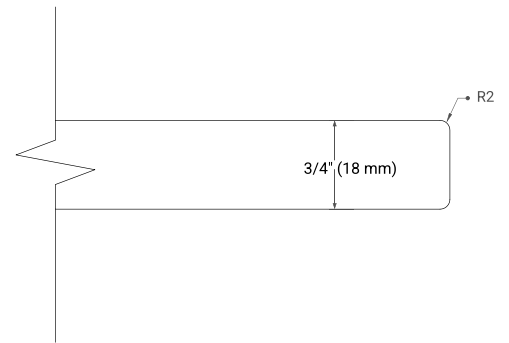

66" SINGLE SINK BASE CABINET

BASE CABINET DIMENSIONS

66" W x 21.5" D x 34.5" H

FEATURES

- Solid wood frame & plywood panels
- Dovetail drawers and joints
- Soft closing doors & drawers

HARDWARE FINISHES*

Brushed Nickel Satin Brass Matte Black Polished Chrome

PLAN VIEW

67" SINGLE OVAL SINK COUNTERTOP WITH 0.75 IN. THICKNESS

OVERALL DIMENSIONS

67" W x 22" D x 0.75" H

COUNTERTOP OPTIONS

Carrara Marble

FEATURES

- Solid countertop with mitered edges & seams
- Undermount white oval sink
- Pre-drilled for 8" widespread faucet

INCLUDED

- Countertop
- Matching Backsplash
- Oval Sink

COUNTERTOP PLAN VIEW

EDGE SIDE VIEW

THREE DIMENSIONAL COUNTERTOP VIEW