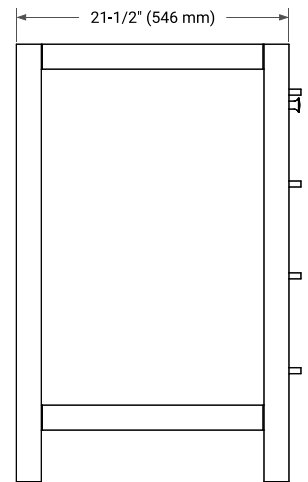

66" SINGLE SINK BASE CABINET

BASE CABINET DIMENSIONS

66" W x 21.5" D x 34.5" H

FEATURES

- Solid wood frame & plywood panels
- Dovetail drawers and joints
- Soft closing doors & drawers

HARDWARE FINISHES*

Brushed Nickel Satin Brass Matte Black Polished Chrome

PLAN VIEW

67" SINGLE OVAL SINK COUNTERTOP WITH 0.75 IN. THICKNESS

OVERALL DIMENSIONS

67" W x 22" D x 0.75" H

COUNTERTOP OPTIONS

Carrara Marble

FEATURES

- Solid countertop with mitered edges & seams
- Undermount white oval sink
- Pre-drilled for 8" widespread faucet

INCLUDED

- Countertop
- Matching Backsplash
- Oval Sink

COUNTERTOP PLAN VIEW

EDGE SIDE VIEW

THREE DIMENSIONAL COUNTERTOP VIEW