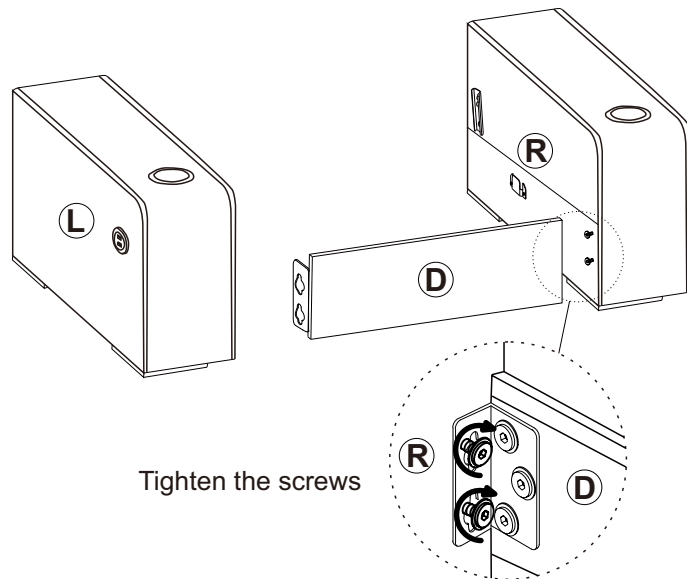

BOX1

Main structure accessories

A		Back Frame	x1
B		Cushion	x1
C		Backrest	x1
D		Front Bezel	x1
E		Seat Frame	x1
L		Armrest (L)	x1
R		Armrest (R)	x1

Structure accessories

a		Sofa Leg	x4
c		Connector	x2
h		Charger	x1

Hardware parts(Corner)

b		M6	Allen Key	x1
d		M8*70	Bolt	x4
e		M8*18	Bolt	x6
f		M8*18*1.5	Wahser	x4
g		M8	Wahser	x4

ONE-SEAT

Hardware parts

Main structure accessories

STEP 1

STEP 2

STEP 3