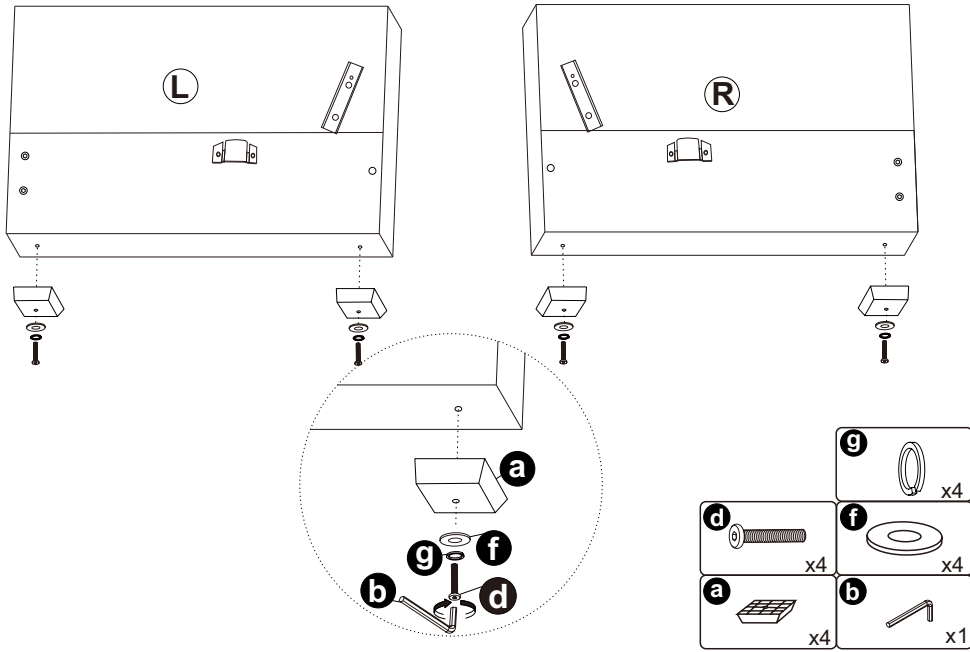

BOX1

Main structure accessories

A		Back Frame	x1
B		Cushion	x1
C		Backrest	x1
D		Front Bezel	x1
E		Seat Frame	x1
L		Armrest (L)	x1
R		Armrest (R)	x1

Structure accessories

a		Sofa Leg	x4
c		Connector	x2
h		Charger	x1

Hardware parts(Corner)

b		M6	Allen Key	x1
d		M8*70	Bolt	x4
e		M8*18	Bolt	x6
f		M8*18*1.5	Wahser	x4
g		M8	Wahser	x4

ONE-SEAT

Hardware parts

Main structure accessories

STEP 1

STEP 2

STEP 3

STEP 4

STEP 5

STEP 6

STEP 7

STEP 8

STEP 9