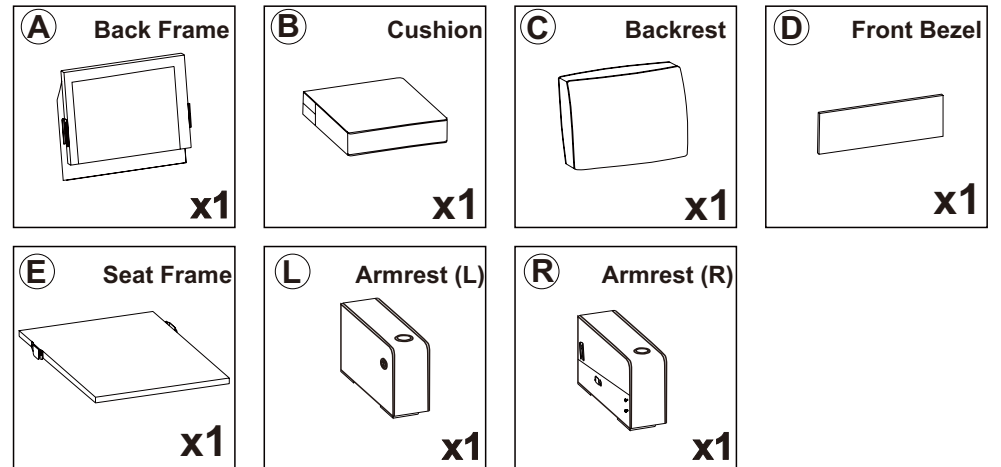

BOX1

Main structure accessories

A		Back Frame	x1
B		Cushion	x1
C		Backrest	x1
D		Front Bezel	x1
E		Seat Frame	x1
L		Armrest (L)	x1
R		Armrest (R)	x1

Structure accessories

a		Sofa Leg	x4
c		Connector	x2
h		Charger	x1

Hardware parts(Corner)

b		M6	Allen Key	x1
d		M8*70	Bolt	x4
e		M8*18	Bolt	x6
f		M8*18*1.5	Wahser	x4
g		M8	Wahser	x4

ONE-SEAT

Hardware parts

Main structure accessories

STEP 1

STEP 2

STEP 3