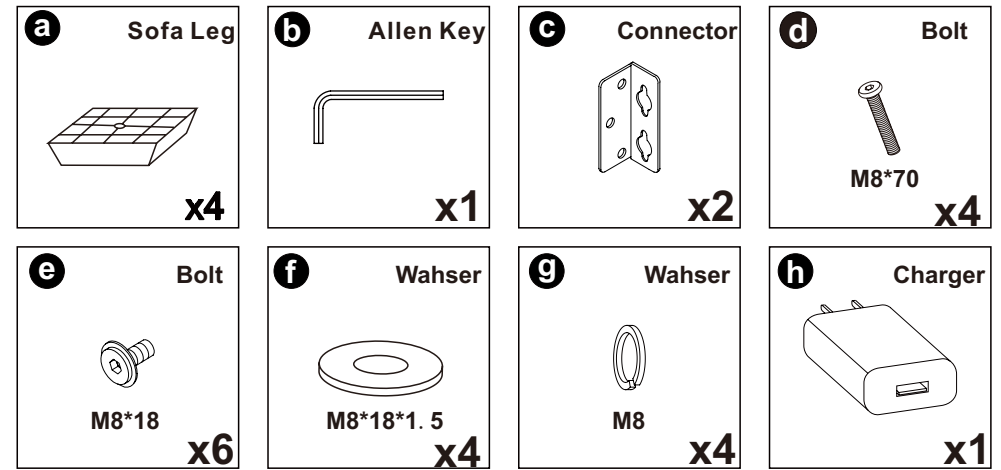

BOX1

Main structure accessories

A		Back Frame	x1
B		Cushion	x1
C		Backrest	x1
D		Front Bezel	x1
E		Seat Frame	x1
L		Armrest (L)	x1
R		Armrest (R)	x1

Structure accessories

a		Sofa Leg	x4
c		Connector	x2
h		Charger	x1

Hardware parts(Corner)

b		M6	Allen Key	x1
d		M8*70	Bolt	x4
e		M8*18	Bolt	x6
f		M8*18*1.5	Wahser	x4
g		M8	Wahser	x4

ONE-SEAT

Hardware parts

Main structure accessories

STEP 1

STEP 2

STEP 3