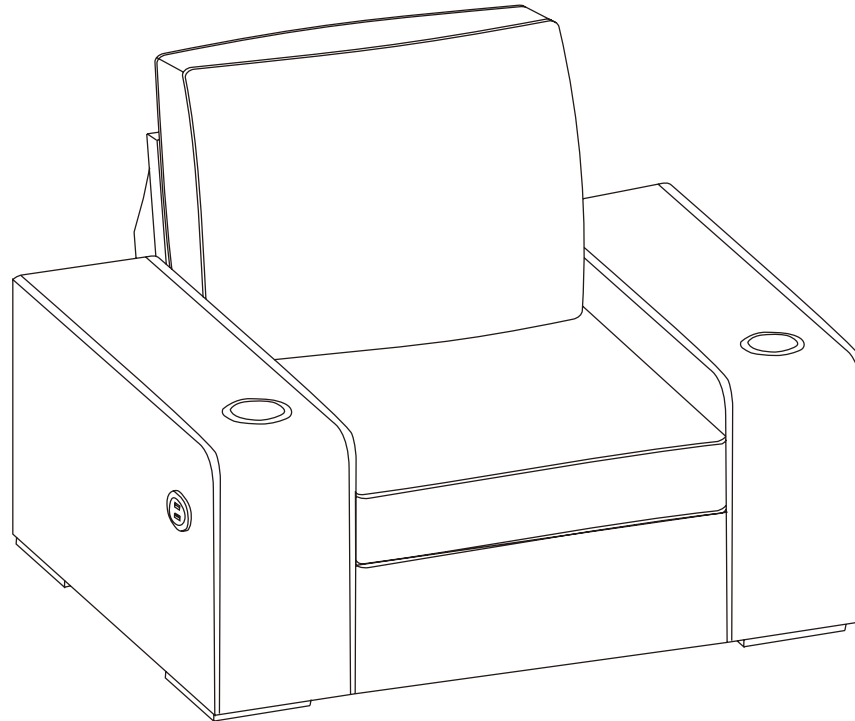

CONTEMPORARY SOFA

Assembly Instruction

**Any question please feel free to contact us:
support@merluxyhome.com TEL: 901-347-2181
We will provide further assistance within 24 hours.**

Dear Customers,

Thank you for purchasing our product. Please read this instruction manual carefully after receiving this product. It will help you assemble this product quickly, safely and correctly. You can keep this manual for future reference.