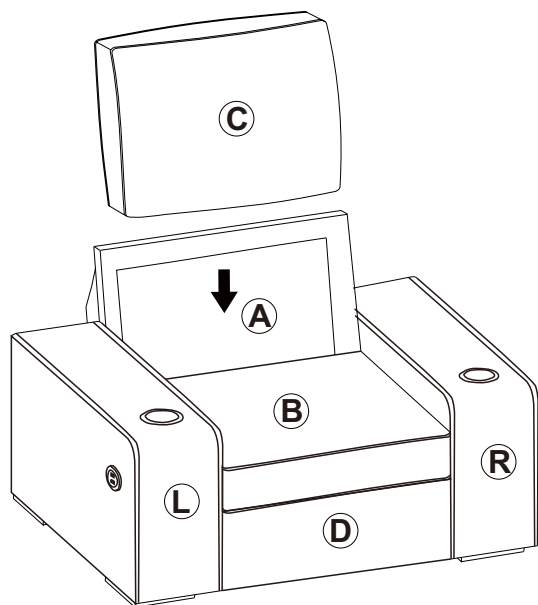

BOX1

Main structure accessories

A		Back Frame	x1
B		Cushion	x1
C		Backrest	x1
D		Front Bezel	x1
E		Seat Frame	x1
L		Armrest (L)	x1
R		Armrest (R)	x1

Structure accessories

a		Sofa Leg	x4
c		Connector	x2
h		Charger	x1

Hardware parts(Corner)

b		M6	Allen Key	x1
d		M8*70	Bolt	x4
e		M8*18	Bolt	x6
f		M8*18*1.5	Wahser	x4
g		M8	Wahser	x4

ONE-SEAT

Hardware parts

Main structure accessories

STEP 1

STEP 2

STEP 3

STEP 4

STEP 5

STEP 6

STEP 7

STEP 8

STEP 9