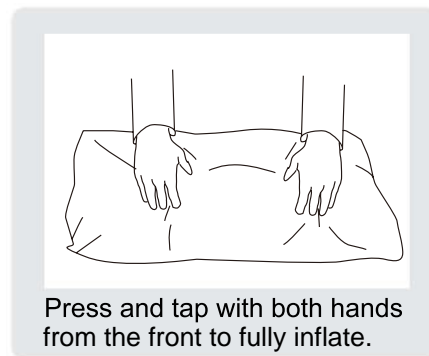

Safety and Care Advice

Important – Please read these instructions fully before starting assembly

Thanks for your purchase. Before assembling, please follow the instructions to check if all the spare parts and screws are intact.

- Considering the size and weight of the sofa, we recommend two adults to assemble the sofa, on a carpeted or padded area, in the room that it is intended for. Approximate assembly time: 30 minutes.
- Keep all components and packaging out of reach of children or animals to avoid the risk of choking or suffocation.
- Please do not throw away any of the packaging or the instruction until you have checked all the components and hardware and the furniture is fully assembled. Please ensure that the packaging is disposed in a safe and environmentally friendly way.
- Please do not take off the cover, and do not wash.

Your cushions come vacuum packed and sealed for shipping. To restore the cushion's original shape, follow the steps below.

After packing up, place them in somewhere dry and ventilated. After about 72-96 hours. It can be restored to the best use condition.