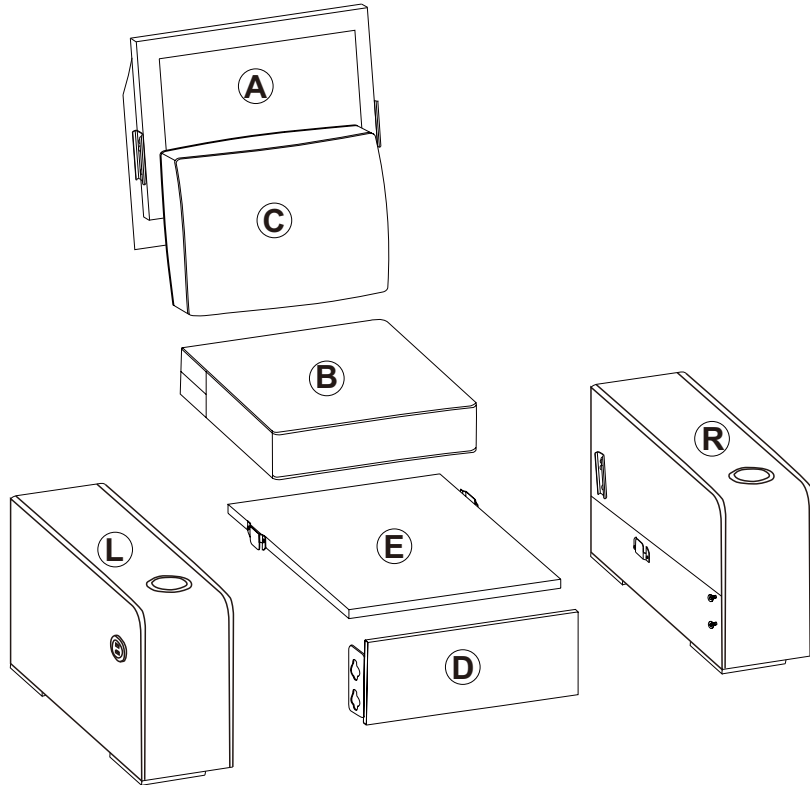

BOX1

Main structure accessories

A		Back Frame	x1
B		Cushion	x1
C		Backrest	x1
D		Front Bezel	x1
E		Seat Frame	x1
L		Armrest (L)	x1
R		Armrest (R)	x1

Structure accessories

a		Sofa Leg	x4
c		Connector	x2
h		Charger	x1

Hardware parts(Corner)

b		M6	Allen Key	x1
d		M8*70	Bolt	x4
e		M8*18	Bolt	x6
f		M8*18*1.5	Wahser	x4
g		M8	Wahser	x4

ONE-SEAT

Hardware parts

Main structure accessories

STEP 1

STEP 2

STEP 3