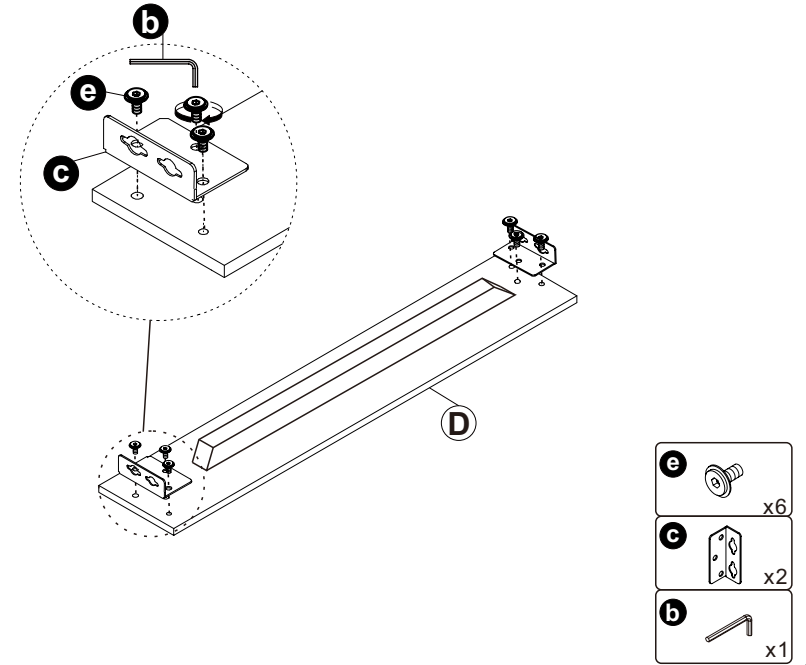

BOX1

Main structure accessories

A		Back Frame	x1
B		Cushion	x1
C		Backrest	x1
D		Front Bezel	x1
E		Seat Frame	x1
L		Armrest (L)	x1
R		Armrest (R)	x1

Structure accessories

a		Sofa Leg	x4
c		Connector	x2
h		Charger	x1

Hardware parts(Corner)

b		M6	Allen Key	x1
d		M8*70	Bolt	x4
e		M8*18	Bolt	x6
f		M8*18*1.5	Wahser	x4
g		M8	Wahser	x4

ONE-SEAT

Hardware parts

Main structure accessories

STEP 1

STEP 2

STEP 3

STEP 4

STEP 5

STEP 6

STEP 7

STEP 8

STEP 9