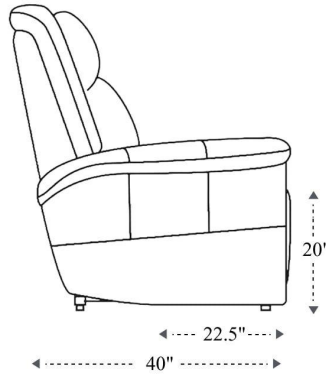

Reclining Loveseat

Overall Dimensions	63.5" x 40" x 41"
Overall Width	63.5"
Overall Depth	40"
Overall Height	41"
Overall Weight	149.2 lbs.
Fully Reclined	65"
Distance from Wall	10"
Back of Seat to end of Chaise	40.5"
Leg Height (Distance from Foot Rest to Floor in Full Recline)	18.5"

Seat Width	21.5"
Seat Depth	22.5"
Seat Height	20"
Arm Width	10.5"
Arm Depth	23"
Arm Height	25"
Back Width	23"
Back Height	25"