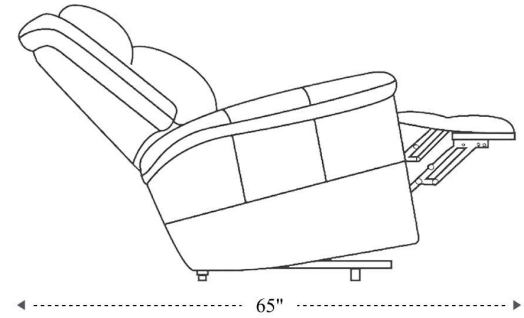

Reclining Loveseat

Overall Dimensions	63.5" x 40" x 41"
Overall Width	63.5"
Overall Depth	40"
Overall Height	41"
Overall Weight	149.2 lbs.
Fully Reclined	65"
Distance from Wall	10"
Back of Seat to end of Chaise	40.5"
Leg Height (Distance from Foot Rest to Floor in Full Recline)	18.5"

Seat Width	21.5"
Seat Depth	22.5"
Seat Height	20"
Arm Width	10.5"
Arm Depth	23"
Arm Height	25"
Back Width	23"
Back Height	25"