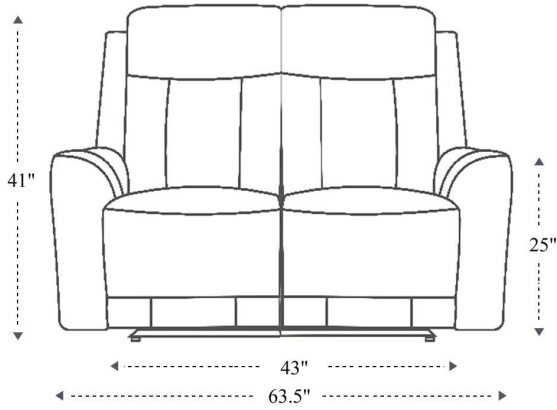

Reclining Loveseat

Overall Dimensions	63.5" x 40" x 41"
Overall Width	63.5"
Overall Depth	40"
Overall Height	41"
Overall Weight	149.2 lbs.
Fully Reclined	65"
Distance from Wall	10"
Back of Seat to end of Chaise	40.5"
Leg Height (Distance from Foot Rest to Floor in Full Recline)	18.5"

Seat Width	21.5"
Seat Depth	22.5"
Seat Height	20"
Arm Width	10.5"
Arm Depth	23"
Arm Height	25"
Back Width	23"
Back Height	25"