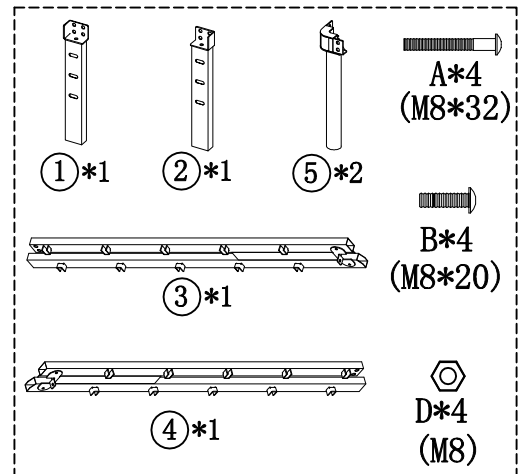

Platform Bed

Set-up Instruction

If you have any questions about the product, please don't hesitate to contact us. You can reach us through your order. Thanks for your support!

Size: Twin/twin XL
(4001/02-B) Tubular Pillar

Step1

Step2

Step3

Step4

Step5

Step6

In the last step. please make sure all the screws are tightened.