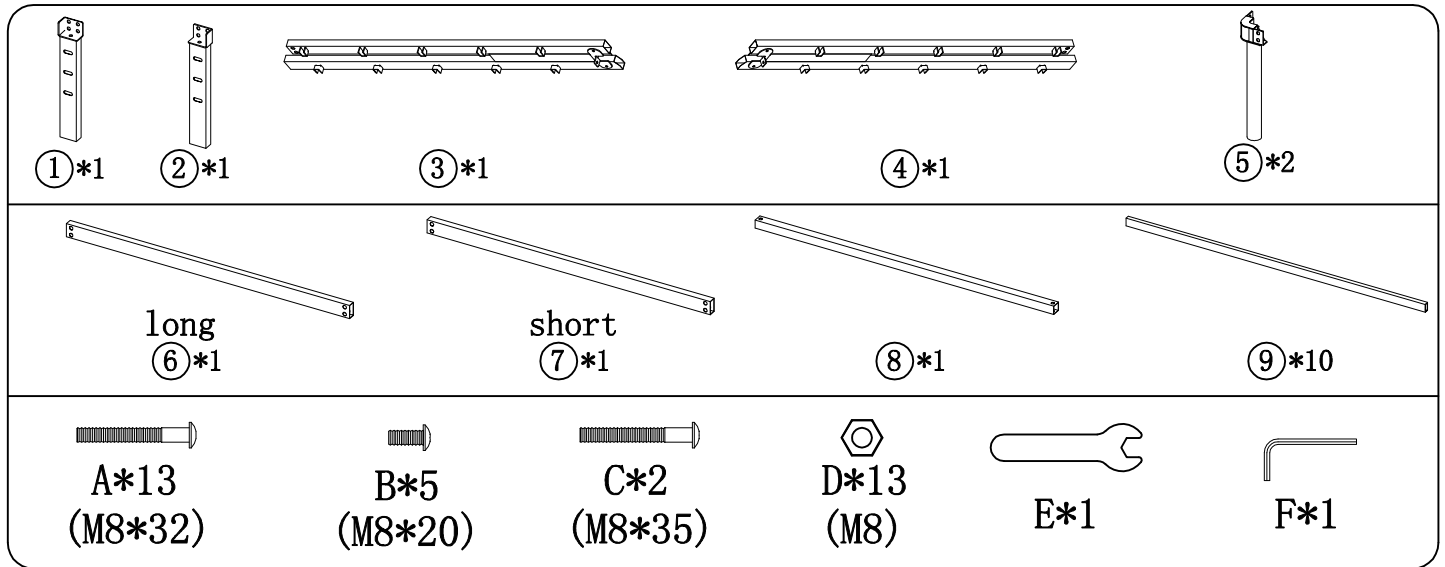

Platform Bed

Set-up Instruction

If you have any questions about the product, please don't hesitate to contact us. You can reach us through your order. Thanks for your support!

Size: Twin/twin XL
(4001/02-B) Tubular Pillar

Step1

Step2

Step3

Step4

Step5

Step6

In the last step. please make sure all the screws are tightened.