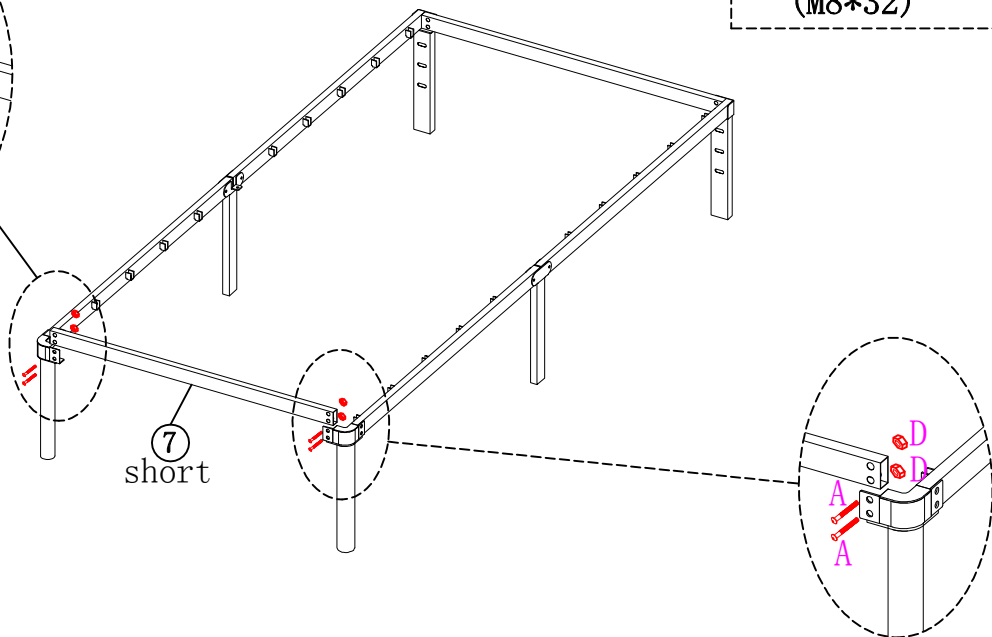

Platform Bed

Set-up Instruction

If you have any questions about the product, please don't hesitate to contact us. You can reach us through your order. Thanks for your support!

Size: Twin/twin XL
(4001/02-B) Tubular Pillar

Step1

Step2

Step3

Step4

Step5

Step6

In the last step. please make sure all the screws are tightened.