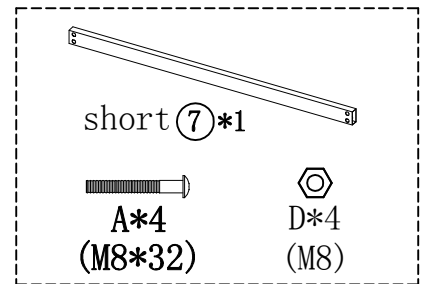

Platform Bed

Set-up Instruction

If you have any questions about the product, please don't hesitate to contact us. You can reach us through your order. Thanks for your support!

Size: Twin/twin XL
(4001/02-B) Tubular Pillar

Step1

Step2

Step3

Step4

Step5

Step6

In the last step. please make sure all the screws are tightened.