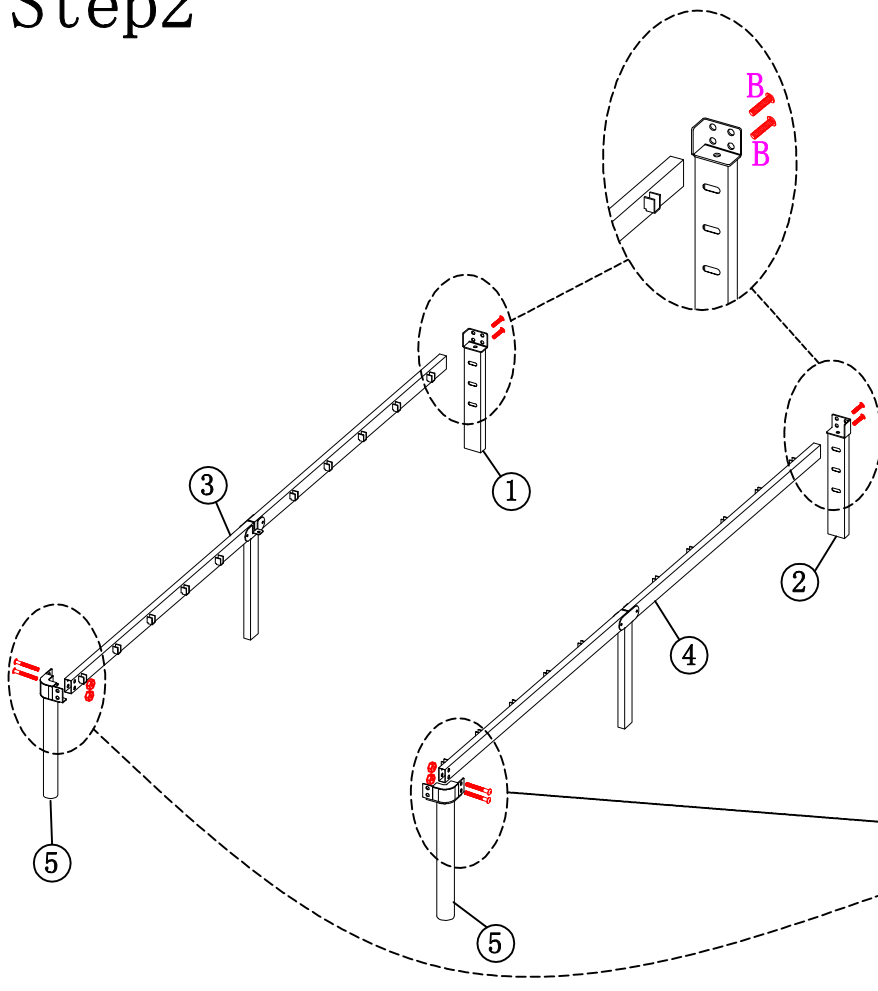

Platform Bed

Set-up Instruction

If you have any questions about the product, please don't hesitate to contact us. You can reach us through your order. Thanks for your support!

Size: Twin/twin XL
(4001/02-B) Tubular Pillar

Step1

Step2

Step3

Step4

Step5

Step6

In the last step. please make sure all the screws are tightened.