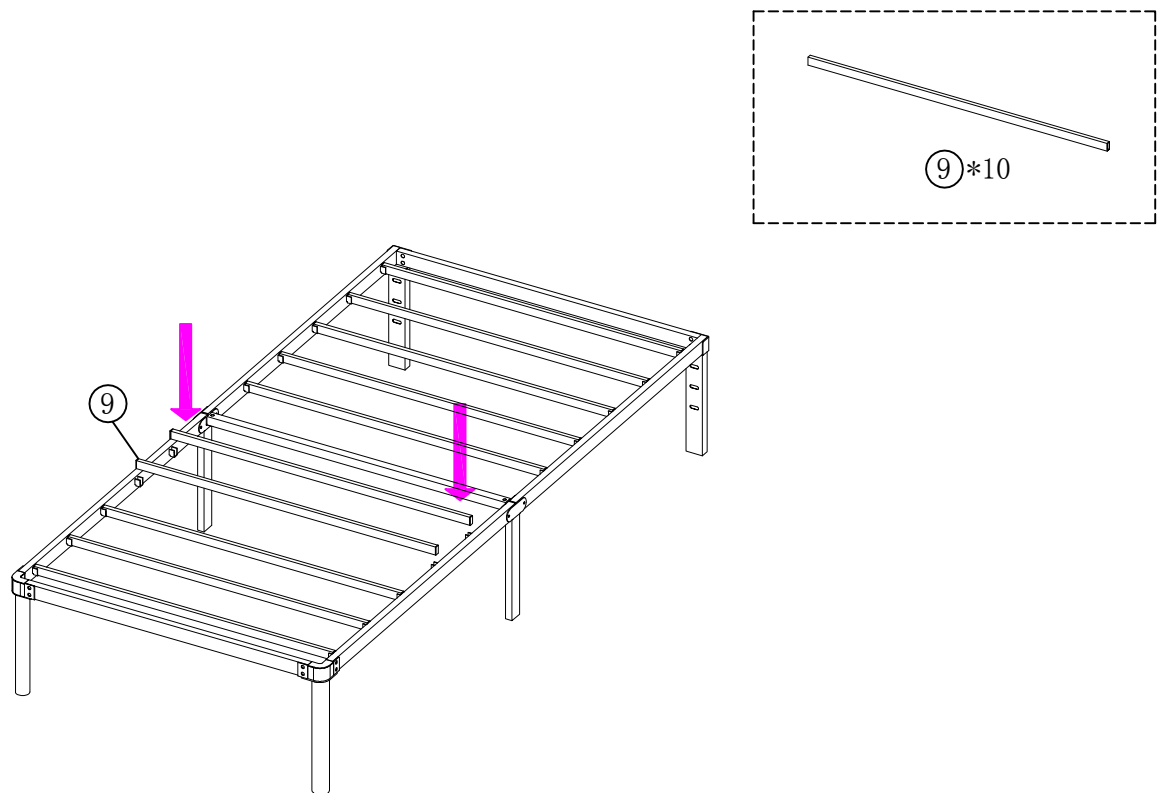

Platform Bed

Set-up Instruction

If you have any questions about the product, please don't hesitate to contact us. You can reach us through your order. Thanks for your support!

Size: Twin/twin XL
(4001/02-B) Tubular Pillar

Step1

Step2

Step3

Step4

Step5

Step6

In the last step. please make sure all the screws are tightened.