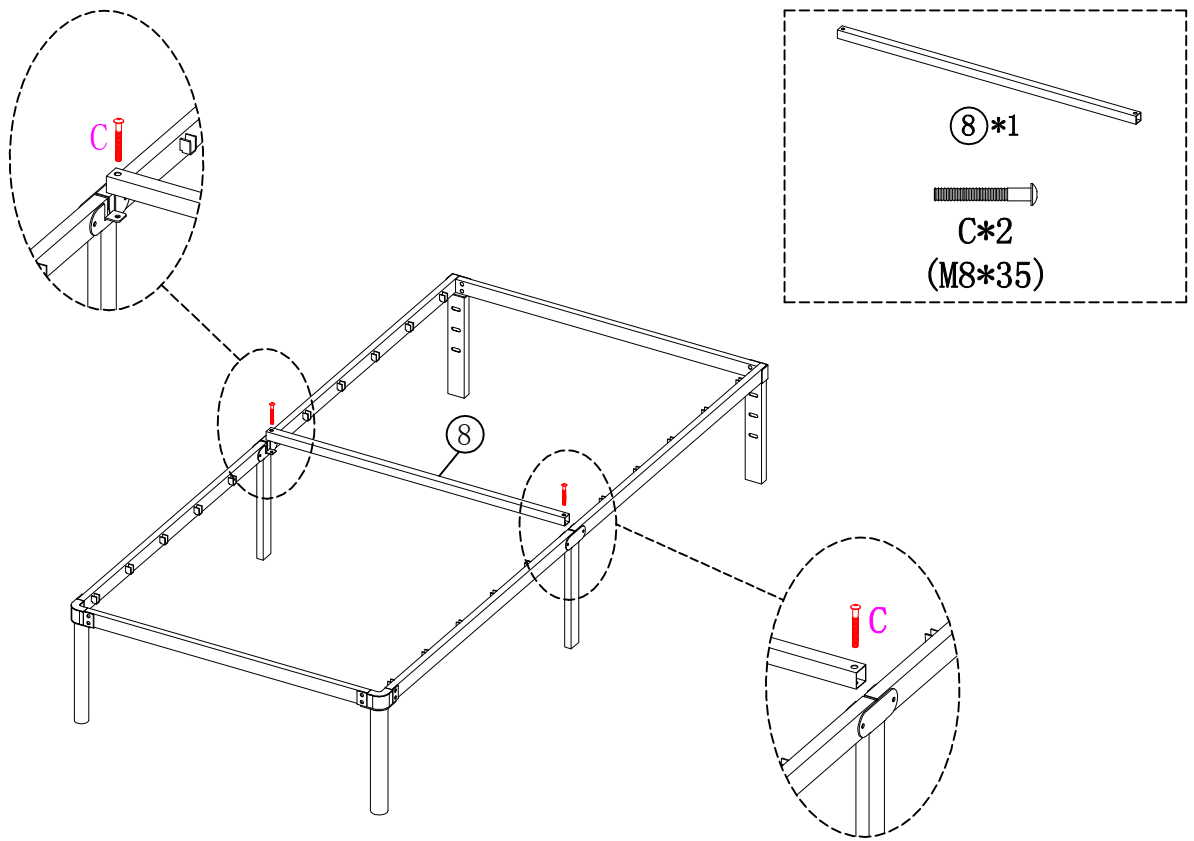

Platform Bed

Set-up Instruction

If you have any questions about the product, please don't hesitate to contact us. You can reach us through your order. Thanks for your support!

Size: Twin/twin XL
(4001/02-B) Tubular Pillar

Step1

Step2

Step3

Step4

Step5

Step6

In the last step. please make sure all the screws are tightened.