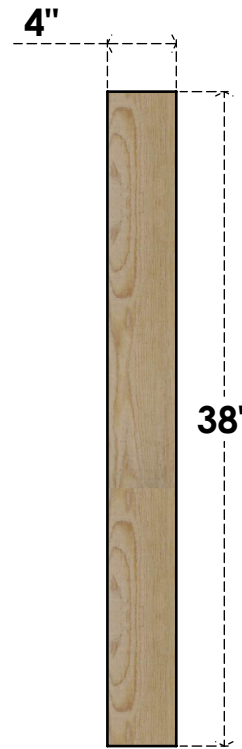

BRC04X26X38TRA00RDF

4"W X 26"D X 38"H TRADITIONAL ROUGH SAWN BRACE, DOUGLAS FIR

SIDE

FRONT

EKENA MILLWORK
 2300 WEST MAIN ST.
 CLARKSVILLE, TX 75426
 TOLL FREE: 866-607-0453
 WWW.EKENAMILLWORK.COM

NOTES

1. INSTALLATION TO BE COMPLETED IN ACCORDANCE WITH MANUFACTURER'S SPECIFICATIONS.
2. DRAWING MAY NOT BE TO SCALE
3. THIS DRAWING IS INTENDED FOR DESIGN AND PLANNING PURPOSES ONLY.
4. ALL INFORMATION CONTAINED HEREIN WAS CURRENT AT THE TIME OF DEVELOPMENT BUT MUST BE REVIEWED AND APPROVED BY THE PRODUCT MANUFACTURER TO BE CONSIDERED ACCURATE.
5. PRODUCTS ARE NOT KILN DRIED. THIS ITEM IS UNIQUE AND WILL CONTAIN THE NATURAL VARIATIONS THAT THE WOOD SPECIES OFFERS. THIS MAY RESULT IN VARIATIONS UP TO 1/4"