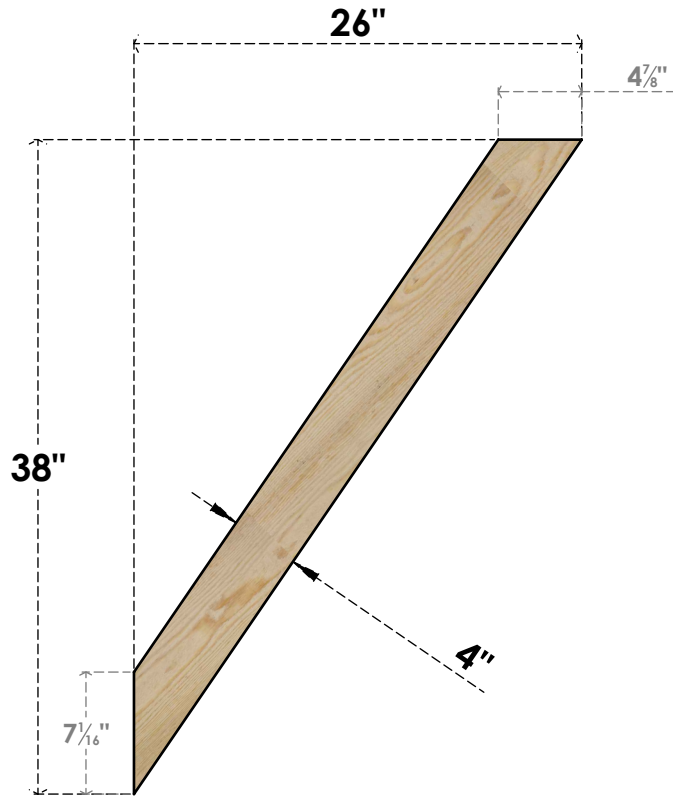

BRC04X26X38TRA00RDF

4"W X 26"D X 38"H TRADITIONAL ROUGH SAWN BRACE, DOUGLAS FIR

SIDE

FRONT

EKENA MILLWORK
 2300 WEST MAIN ST.
 CLARKSVILLE, TX 75426
 TOLL FREE: 866-607-0453
 WWW.EKENAMILLWORK.COM

NOTES

1. INSTALLATION TO BE COMPLETED IN ACCORDANCE WITH MANUFACTURER'S SPECIFICATIONS.
2. DRAWING MAY NOT BE TO SCALE
3. THIS DRAWING IS INTENDED FOR DESIGN AND PLANNING PURPOSES ONLY.
4. ALL INFORMATION CONTAINED HEREIN WAS CURRENT AT THE TIME OF DEVELOPMENT BUT MUST BE REVIEWED AND APPROVED BY THE PRODUCT MANUFACTURER TO BE CONSIDERED ACCURATE.
5. PRODUCTS ARE NOT KILN DRIED. THIS ITEM IS UNIQUE AND WILL CONTAIN THE NATURAL VARIATIONS THAT THE WOOD SPECIES OFFERS. THIS MAY RESULT IN VARIATIONS UP TO 1/4"