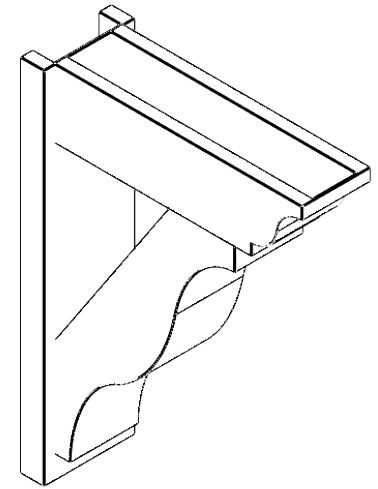

ITEM NUMBER: OUTUROC060X080X24000X32000X060X020X060FST04RCPR

6"W TOP X 8"W BACK X 24"D X 32"H X 6"T TOP X 2"T BACK TIMBERTHANE ROUGH CEDAR FUNSTON FAUX WOOD OPEN OUTLOOKER, TRADITIONAL TOP AND BLOCK BACK, 6"W CLOSED BRACE, PRIMED TAN

SIDE PROFILE

FRONT PROFILE

ISOMETRIC

EKENA MILLWORK
2300 WEST MAIN ST.
CLARKSVILLE, TX 75426
TOLL FREE: 866-607-0453
WWW.EKENAMILLWORK.COM

NOTES

1. INSTALLATION TO BE COMPLETED IN ACCORDANCE WITH MANUFACTURER'S SPECIFICATIONS.
2. DRAWING MAY NOT BE TO SCALE
3. THIS DRAWING IS INTENDED FOR DESIGN AND PLANNING PURPOSES ONLY.
4. ALL INFORMATION CONTAINED HEREIN WAS CURRENT AT THE TIME OF DEVELOPMENT BUT MUST BE REVIEWED AND APPROVED BY THE PRODUCT MANUFACTURER TO BE CONSIDERED ACCURATE.
5. TIMBERTHANE ARCHITECTURAL PRODUCTS ARE MADE FROM HIGH DENSITY URETHANE AND COME FACTORY PRIMED