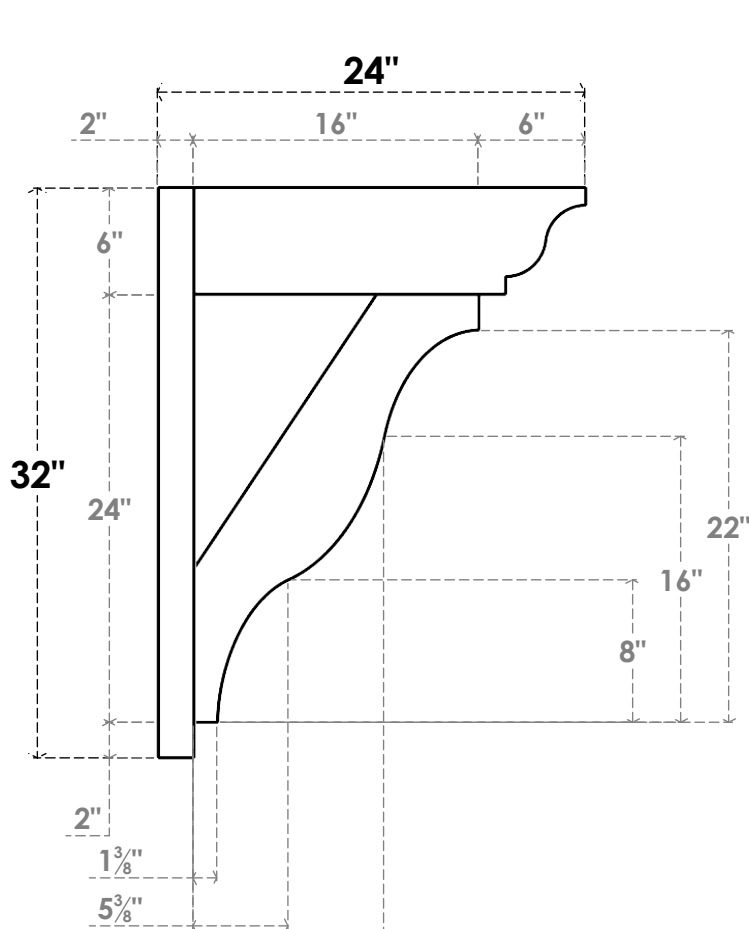

ITEM NUMBER: OUTUROC060X080X24000X32000X060X020X060FST04RCPR

6"W TOP X 8"W BACK X 24"D X 32"H X 6"T TOP X 2"T BACK TIMBERTHANE ROUGH CEDAR FUNSTON FAUX WOOD OPEN OUTLOOKER, TRADITIONAL TOP AND BLOCK BACK, 6"W CLOSED BRACE, PRIMED TAN

SIDE PROFILE

FRONT PROFILE

ISOMETRIC

EKENA MILLWORK
2300 WEST MAIN ST.
CLARKSVILLE, TX 75426
TOLL FREE: 866-607-0453
WWW.EKENAMILLWORK.COM

NOTES

1. INSTALLATION TO BE COMPLETED IN ACCORDANCE WITH MANUFACTURER'S SPECIFICATIONS.
2. DRAWING MAY NOT BE TO SCALE
3. THIS DRAWING IS INTENDED FOR DESIGN AND PLANNING PURPOSES ONLY.
4. ALL INFORMATION CONTAINED HEREIN WAS CURRENT AT THE TIME OF DEVELOPMENT BUT MUST BE REVIEWED AND APPROVED BY THE PRODUCT MANUFACTURER TO BE CONSIDERED ACCURATE.
5. TIMBERTHANE ARCHITECTURAL PRODUCTS ARE MADE FROM HIGH DENSITY URETHANE AND COME FACTORY PRIMED