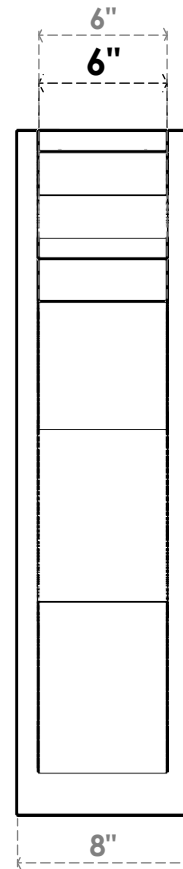

ITEM NUMBER: OUTUROC060X080X24000X32000X060X020X060FST04RCPR

6"W TOP X 8"W BACK X 24"D X 32"H X 6"T TOP X 2"T BACK TIMBERTHANE ROUGH CEDAR FUNSTON FAUX WOOD OPEN OUTLOOKER, TRADITIONAL TOP AND BLOCK BACK, 6"W CLOSED BRACE, PRIMED TAN

SIDE PROFILE

FRONT PROFILE

ISOMETRIC

EKENA MILLWORK
2300 WEST MAIN ST.
CLARKSVILLE, TX 75426
TOLL FREE: 866-607-0453
WWW.EKENAMILLWORK.COM

NOTES

1. INSTALLATION TO BE COMPLETED IN ACCORDANCE WITH MANUFACTURER'S SPECIFICATIONS.
2. DRAWING MAY NOT BE TO SCALE
3. THIS DRAWING IS INTENDED FOR DESIGN AND PLANNING PURPOSES ONLY.
4. ALL INFORMATION CONTAINED HEREIN WAS CURRENT AT THE TIME OF DEVELOPMENT BUT MUST BE REVIEWED AND APPROVED BY THE PRODUCT MANUFACTURER TO BE CONSIDERED ACCURATE.
5. TIMBERTHANE ARCHITECTURAL PRODUCTS ARE MADE FROM HIGH DENSITY URETHANE AND COME FACTORY PRIMED