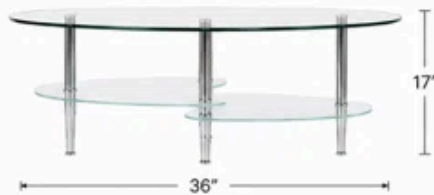

## TEMPERED GLASS COFFEE TABLE

Sleek and contemporary, this coffee table features a clear tempered glass top, two curved glass shelves, and a polished chrome metal frame. The open design creates a light, airy feel while providing stylish display and storage space.

### FEATURES

- Clear tempered glass top for durability and safety
- Two curved tempered glass shelves for additional storage
- Polished chrome metal frame for stability and style
- Modern, open design enhances any living space

### SPECIFICATIONS

Top Material	Tempered Glass
Shelf Material	Tempered Glass
Frame Material	Chrome Plated Steel
Shape	Oval
Color	Clear / Chrome
Assembly Required	Yes
Weight Capacity	100 lbs (Top) 25 lbs (Each Shelf)
Product Weight	30.9 lbs

### DIMENSIONS

Dimensions are approximate.  
Please allow for a tolerance of +/- 0.5".

FRONT VIEW

SIDE VIEW