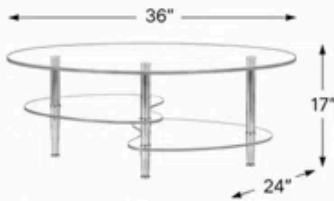

### SPECIFICATIONS

Top Material	Tempered Glass
Shelf Material	Tempered Glass
Frame Material	Chrome Plated Steel
Shape	Oval
Color	Clear / Chrome
Assembly Required	Yes
Weight Capacity	100 lbs (Top) 25 lbs (Each Shelf)
Product Weight	30.9 lbs

### DIMENSIONS

Dimensions are approximate.  
Please allow for a tolerance of +/- 0.5".

FRONT VIEW

SIDE VIEW