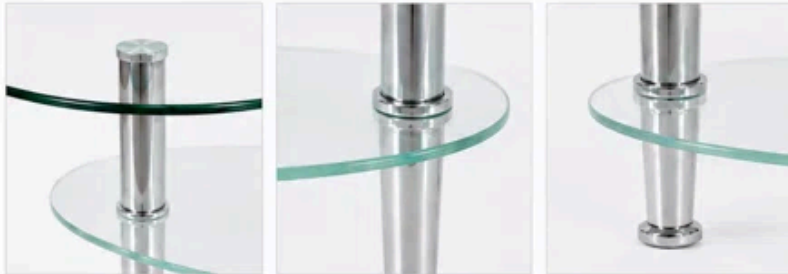

## TEMPERED GLASS COFFEE TABLE

Sleek and contemporary, this coffee table features a clear tempered glass top, two curved glass shelves, and a polished chrome metal frame. The open design creates a light, airy feel while providing stylish display and storage space.

### FEATURES

- Clear tempered glass top for durability and safety
- Two curved tempered glass shelves for additional storage
- Polished chrome metal frame for stability and style
- Modern, open design enhances any living space

### SPECIFICATIONS

Top Material	Tempered Glass
Shelf Material	Tempered Glass
Frame Material	Chrome Plated Steel
Shape	Oval
Color	Clear / Chrome
Assembly Required	Yes
Weight Capacity	100 lbs (Top) 25 lbs (Each Shelf)
Product Weight	30.9 lbs