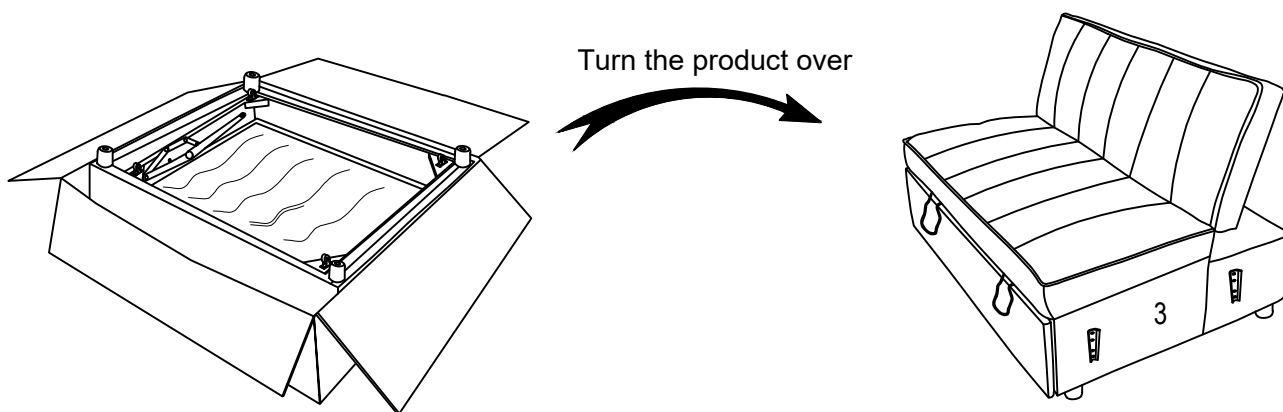

ASSEMBLY INSTRUCTIONS

STEP-3