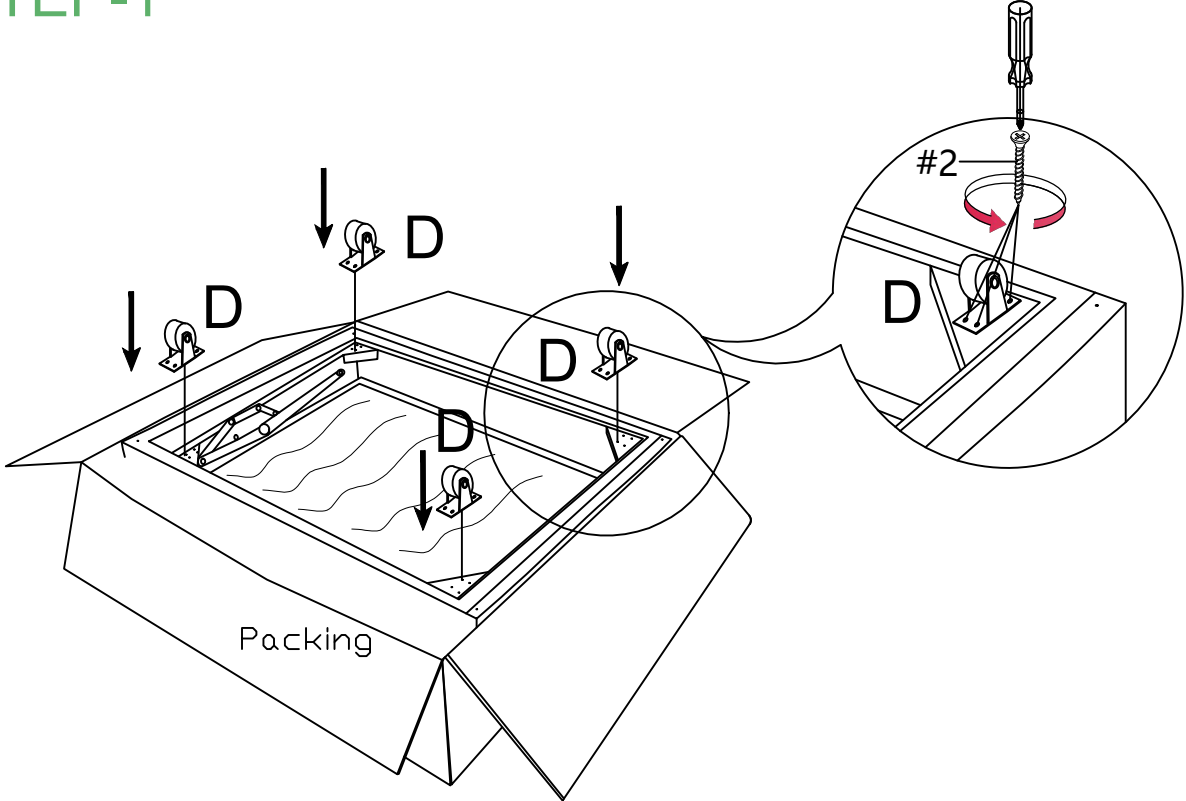

Weight Limitation

600 LBS

PARTS LIST

A	x1	B	x1	C	x1	D	x4
							
ARM (L)		ARM (R)		CHAISE SEAT		ROTATING WHEEL	
E	x8	F	x1	G	x1		
							
PLASTIC LEGS		SELFIE STICK		SHELF			

HARDWARE LIST

#1	x8
	
Screw	
#4*40mm	

#2	x16
	
Screw	
#3.5*20mm	

ASSEMBLY INSTRUCTIONS

STEP-1

STEP-2

ASSEMBLY INSTRUCTIONS

STEP-3

STEP-4

ASSEMBLY INSTRUCTIONS