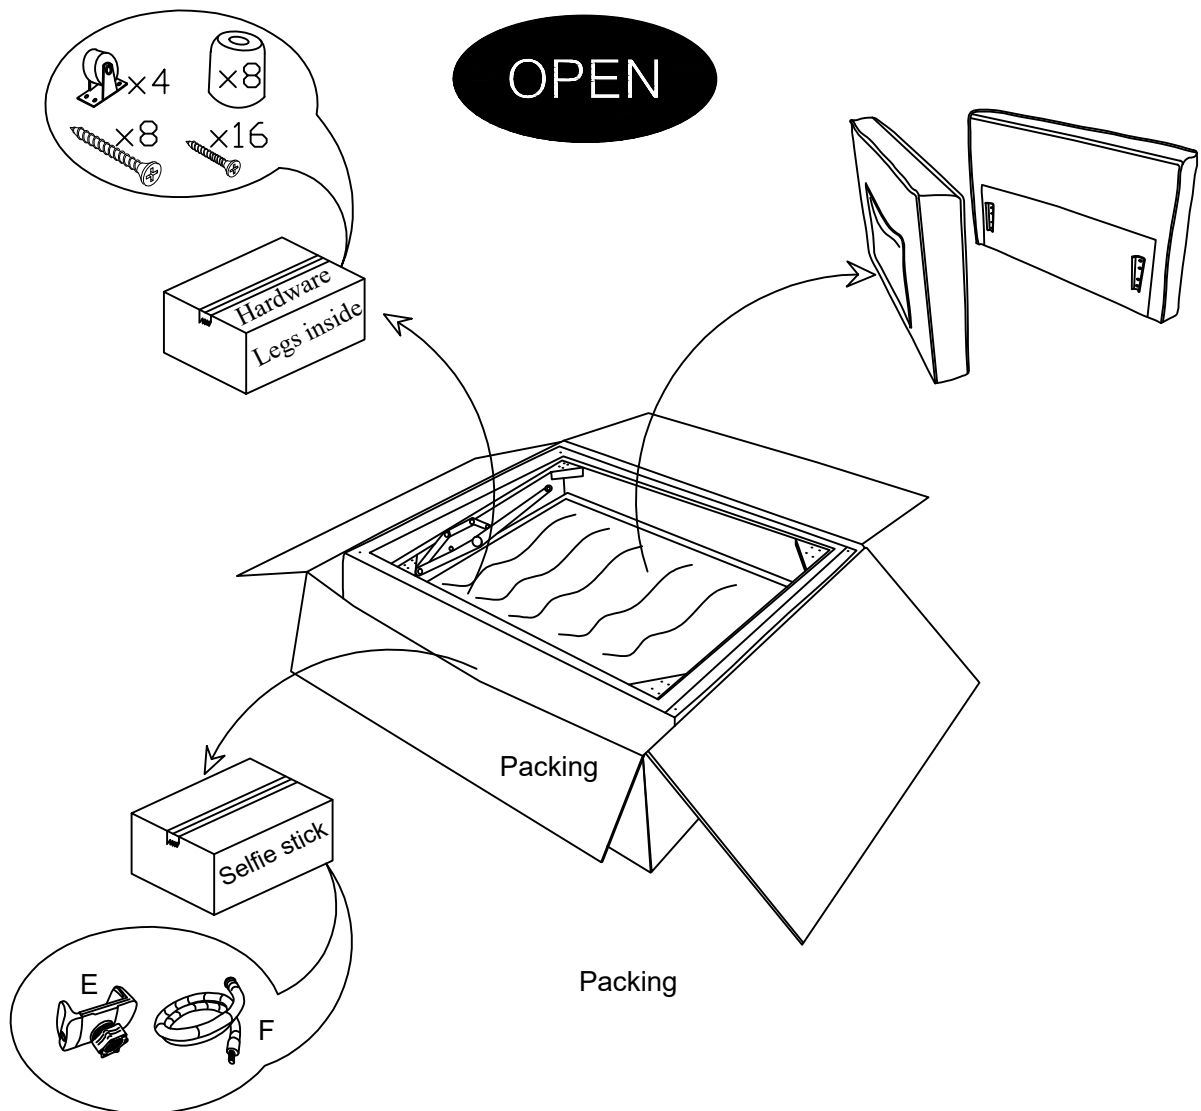

Weight Limitation

600 LBS

PARTS LIST

A	x1	B	x1	C	x1	D	x4
							
ARM (L)		ARM (R)		CHAISE SEAT		ROTATING WHEEL	
E	x8	F	x1	G	x1		
							
PLASTIC LEGS		SELFIE STICK		SHELF			

HARDWARE LIST

#1	x8
	
Screw	
#4*40mm	

#2	x16
	
Screw	
#3.5*20mm	

ASSEMBLY INSTRUCTIONS

STEP-1

STEP-2

ASSEMBLY INSTRUCTIONS

STEP-3

STEP-4

ASSEMBLY INSTRUCTIONS