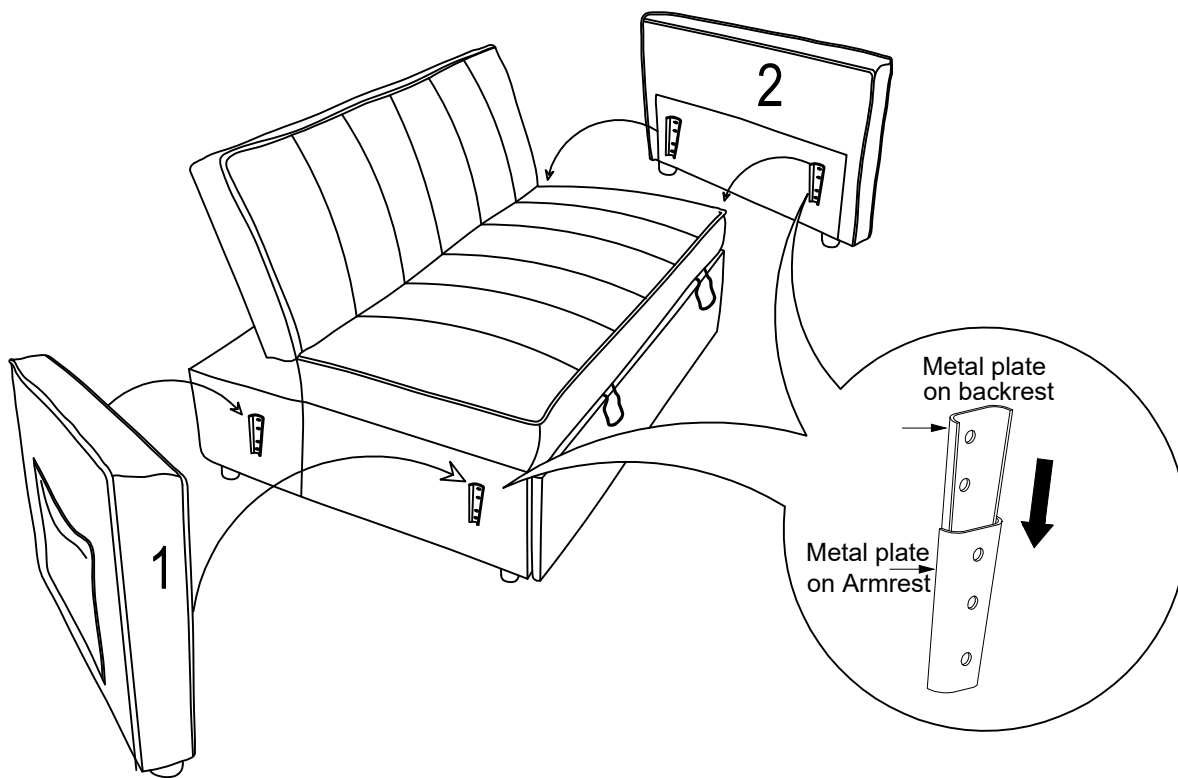

ASSEMBLY INSTRUCTIONS

STEP-5