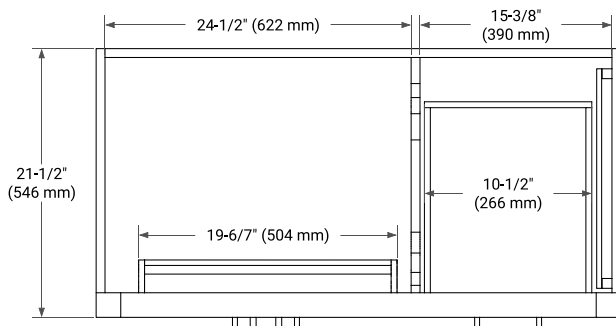

42" LEFT OFFSET CABINET

BASE CABINET DIMENSIONS

42" W x 21.5" D x 34.5" H

FEATURES

- Solid wood frame & plywood panels
- Dovetail drawers and joints
- Soft closing doors & drawers

HARDWARE FINISHES*

Brushed Nickel   Satin Brass   Matte Black   Polished Chrome

Hardware comes preinstalled with the illustrated option. Other finishes are available on our online store if you prefer a different one.

AVAILABLE COLORS

White   Grey   Midnight Blue   Oak

FRONT VIEW

SIDE VIEW

PLAN VIEW