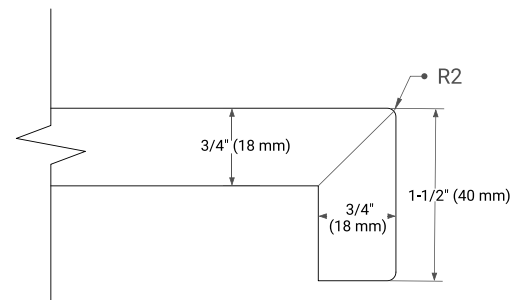

EDGE SIDE VIEW