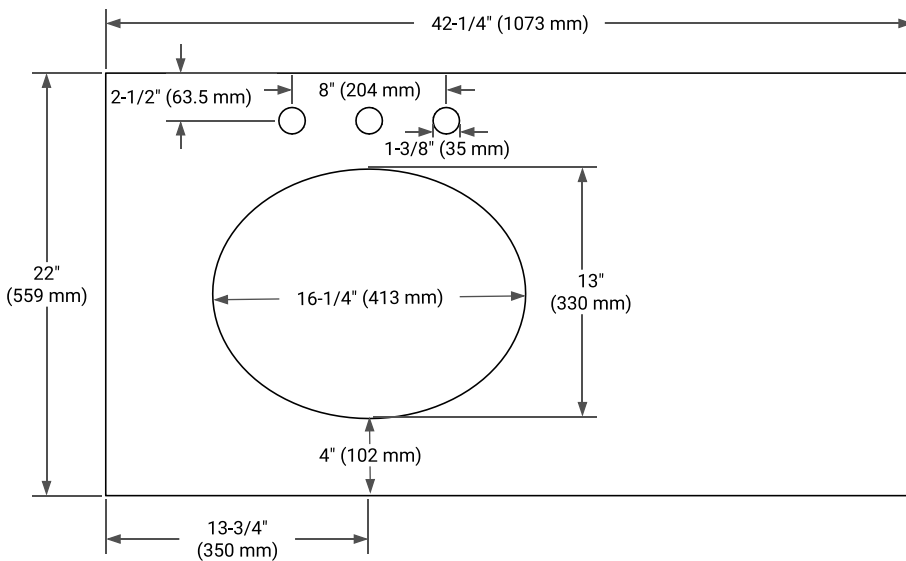

42" LEFT OVAL SINK COUNTERTOP WITH 1.5 IN. THICKNESS

OVERALL DIMENSIONS

42.25" W x 22" D x 1.5" H

COUNTERTOP OPTIONS

FEATURES

- Solid countertop with mitered edges & seams
- Undermount white oval sink
- Pre-drilled for 8" widespread faucet

INCLUDED

- Countertop
- Matching Backsplash
- Oval Sink

COUNTERTOP PLAN VIEW