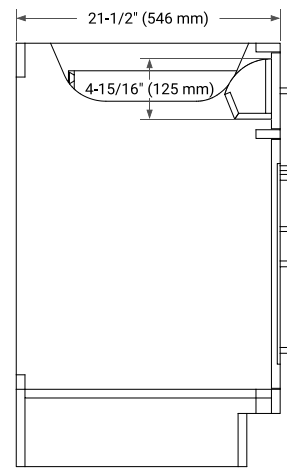

42" LEFT OFFSET CABINET

BASE CABINET DIMENSIONS

42" W x 21.5" D x 34.5" H

FEATURES

- Solid wood frame & plywood panels
- Dovetail drawers and joints
- Soft closing doors & drawers

HARDWARE FINISHES*

Brushed Nickel   Satin Brass   Matte Black   Polished Chrome

Hardware comes preinstalled with the illustrated option. Other finishes are available on our online store if you prefer a different one.

AVAILABLE COLORS

White   Grey   Midnight Blue   Oak

FRONT VIEW

SIDE VIEW

PLAN VIEW