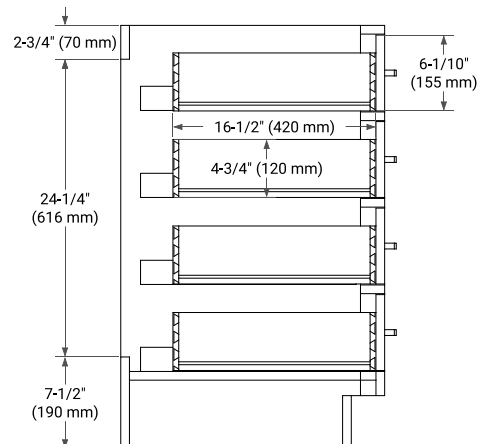

## BASE CABINET DIMENSIONS

42" W x 21.5" D x 34.5" H

## SIDE VIEW

## PLAN VIEW

## OVERALL DIMENSIONS

42.25" W x 22" D x 1.5" H