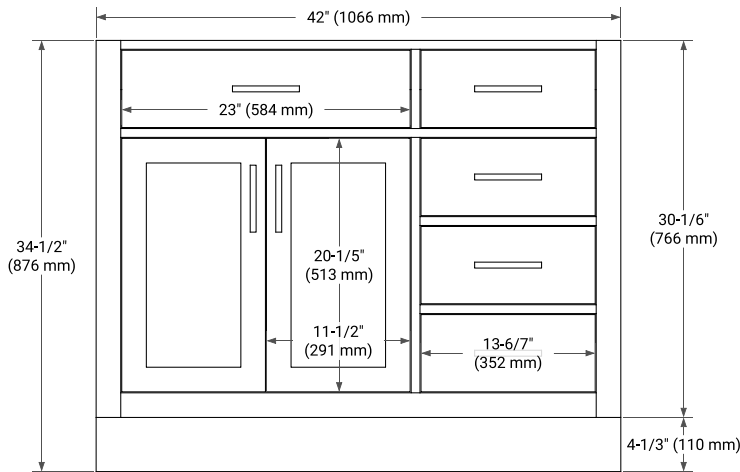

42" LEFT OFFSET CABINET

BASE CABINET DIMENSIONS

42" W x 21.5" D x 34.5" H

FEATURES

- Solid wood frame & plywood panels
- Dovetail drawers and joints
- Soft closing doors & drawers

HARDWARE FINISHES*

Brushed Nickel   Satin Brass   Matte Black   Polished Chrome

Hardware comes preinstalled with the illustrated option. Other finishes are available on our online store if you prefer a different one.

AVAILABLE COLORS

White   Grey   Midnight Blue   Oak

FRONT VIEW

SIDE VIEW

PLAN VIEW