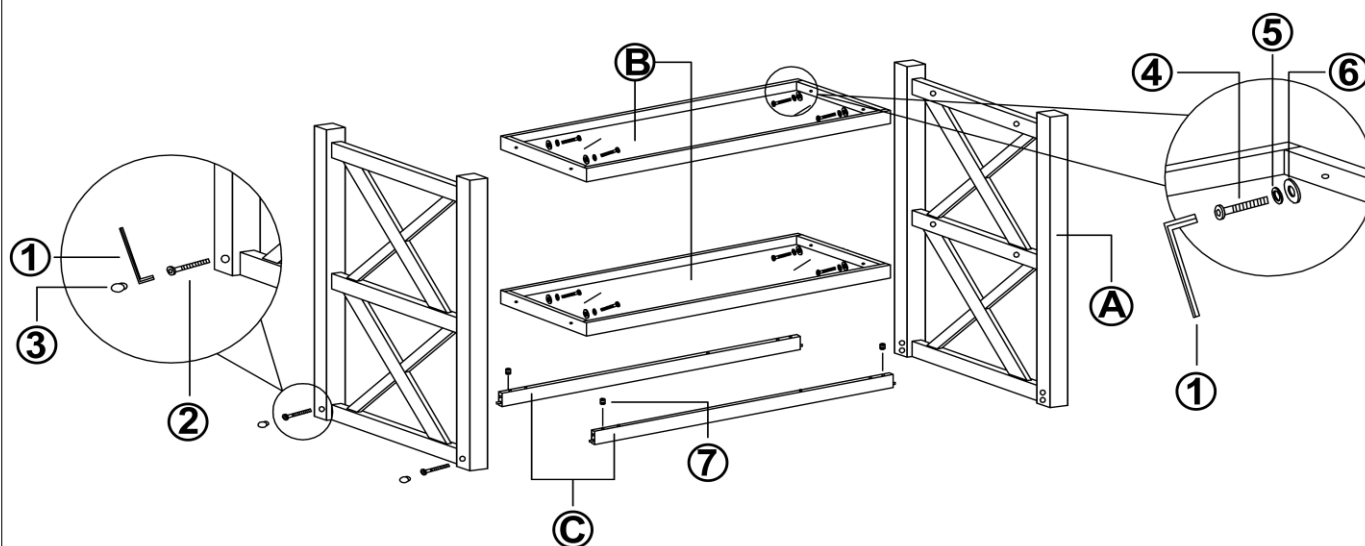

ITEM: **5910**

ASSEMBLY INSTRUCTIONS

STEP 1