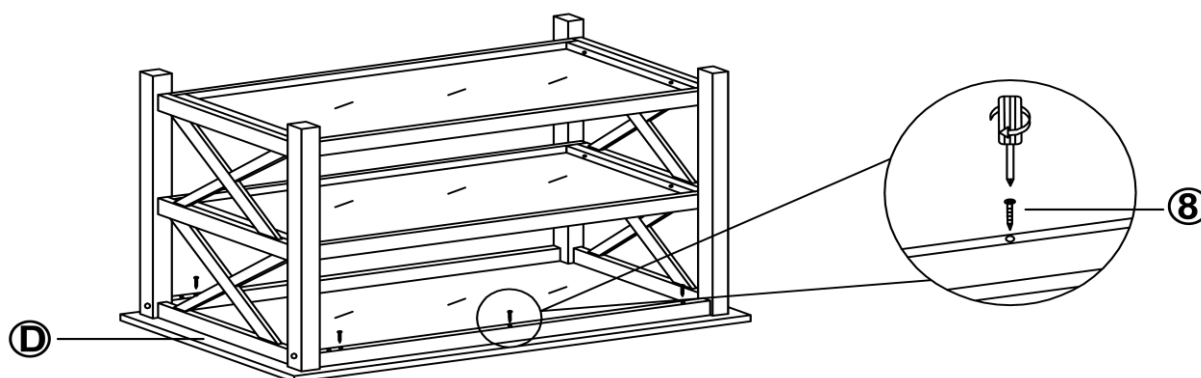

| | | | |
|---|--------------------------------------|--|------|
| 1 | ALLEN WRENCH (M4 - BLK) |  | 1PC |
| 2 | LONG BOLT (M6 x 60mm - RBW) |  | 4PCS |
| 3 | WOOD PLUG (13MM) |  | 4PCS |
| 4 | SHORT BOLT (M6 x 35mm - BLK) |  | 8PCS |
| 5 | LOCK WASHER (M6 - RBW) |  | 8PCS |
| 6 | FLAT WASHER (M6 - RBW) |  | 8PCS |
| 7 | BARREL NUT (M6 - SR) |  | 4PCS |
| 8 | FLAT HEAD SCREW (M4 x 25mm - RBW) |  | 6PCS |

ITEM: **5910**

ASSEMBLY INSTRUCTIONS

STEP 1

STEP 2

STEP 3 **COMPLETE**

ITEM:5910

Note : Dimension tolerance $\pm 5\%$