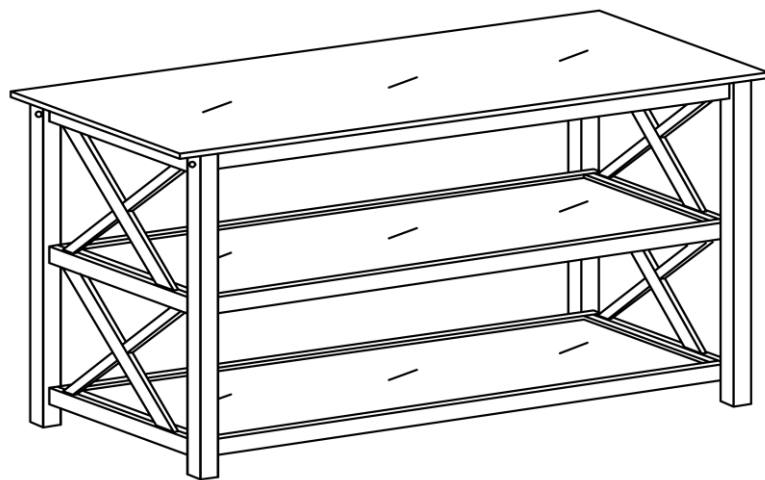

ASSEMBLY INSTRUCTIONS

Fine Furniture for every stage of life

5910
Sofa Table

REVISION 0 : 05/11/2004
REVISION 1 : 09/26/2011
REVISION 2 : 12/16/2011
REVISION 3 : 08/13/2018
REVISION 4 : 11/14/2019
REVISION 5 : 06/03/2022

PAGE 1 OF 3

ITEM: **5910**

ASSEMBLY INSTRUCTIONS

ASSEMBLY TIPS:

1. Remove hardware from box and sort by size.
2. Please check to see that all hardware and parts are present prior to start of assembly.
3. Please follow attached instructions in the same sequence as numbered to assure fast & easy assembly.

WARNING!

1. Don't attempt to repair or modify parts that are broken or defective. Please contact the store immediately.
2. This product is for home use only and not intended for commercial establishments.

ASSEMBLY TIME

20 MINUTES

PARTS IDENTIFICATION

A	LEG FRAME		2PCS
B	SHELF		2SETS
C	APRON		2PCS
D	TOP PANEL		1PC

HARDWARE IDENTIFICATION

1	ALLEN WRENCH (M4 - BLK)		1PC
2	LONG BOLT (M6 x 60mm - RBW)		4PCS
3	WOOD PLUG (13MM)		4PCS
4	SHORT BOLT (M6 x 35mm - BLK)		8PCS
5	LOCK WASHER (M6 - RBW)		8PCS
6	FLAT WASHER (M6 - RBW)		8PCS
7	BARREL NUT (M6 - SR)		4PCS
8	FLAT HEAD SCREW (M4 x 25mm - RBW)		6PCS