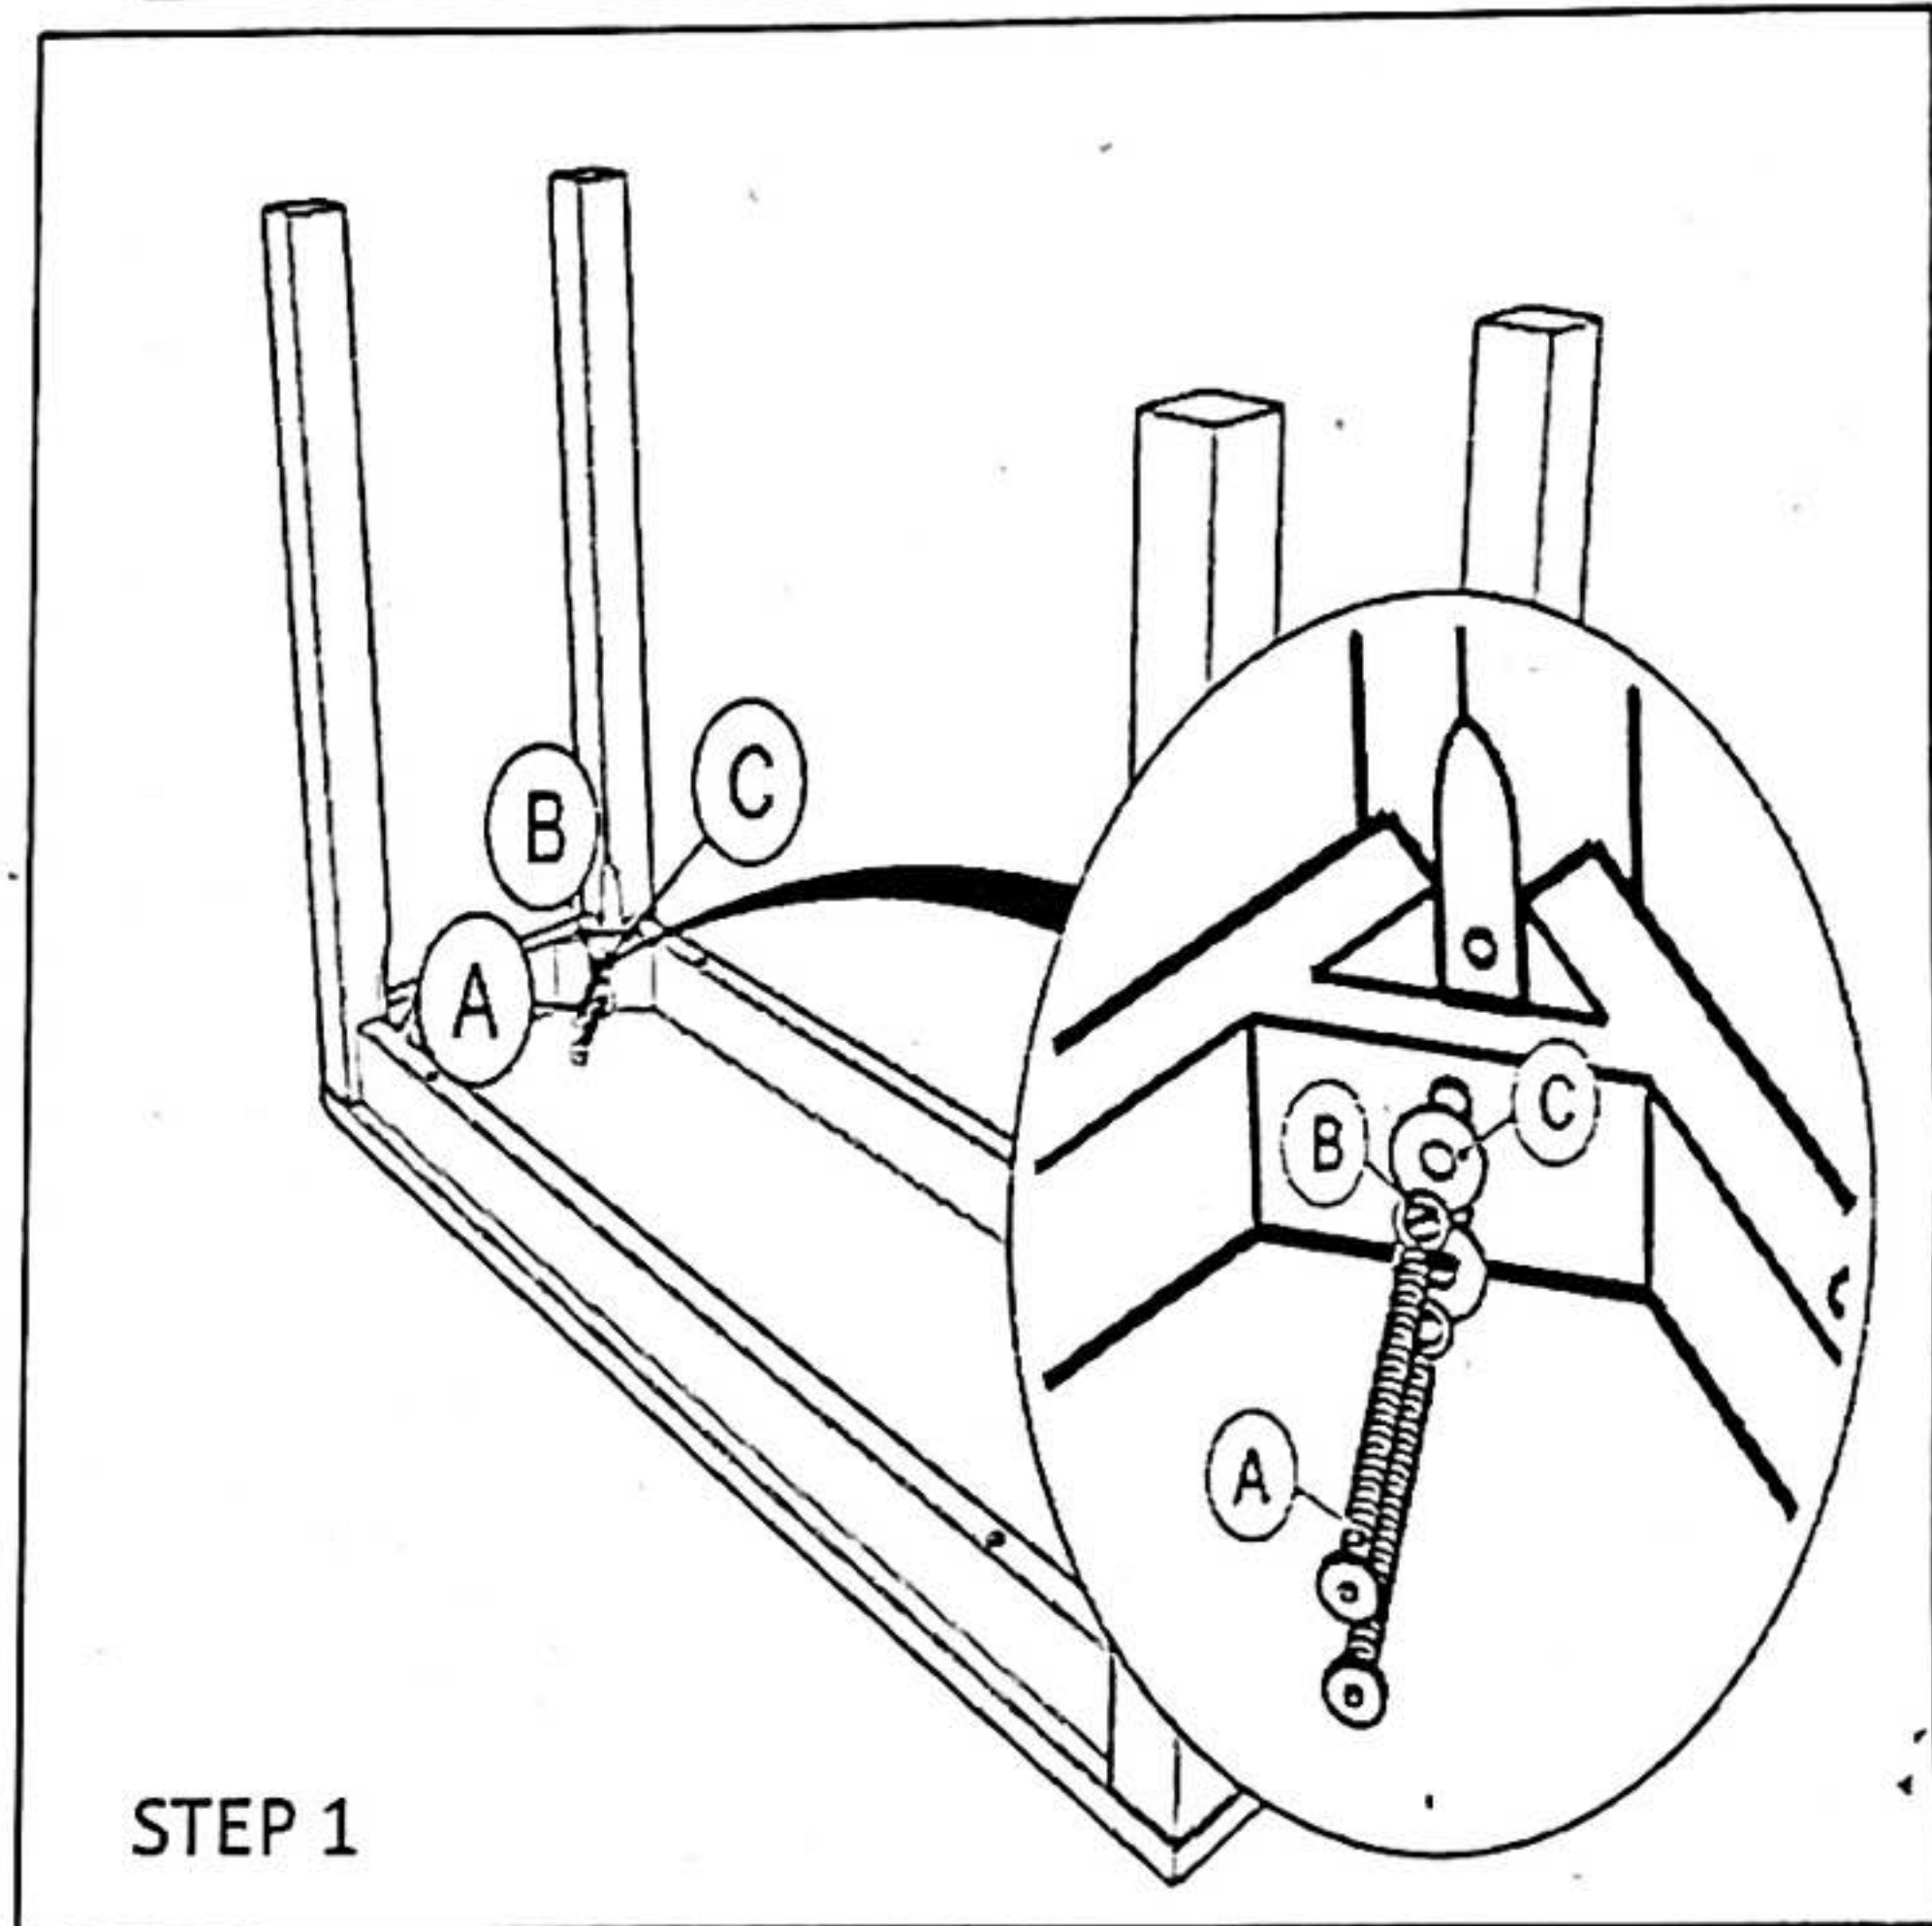

NOTE : HARDWARE AND QUANTITY SHOW BELOW ARE FOR 1 UNIT ASSEMBLY.

HARDWARE LIST		
NO	DESCRIPTION	QTY
A.	 JCBC M6 x 60	8 PCS
B	 M6 SPRING WASHER	8 PCS
C.	 M6 FLAT WASHER	8 PCS
D	 ALLEN KEY	1 PCS

PART LIST		
NO	DESCRIPTION	QTY
1.	SEAT WITH APRON	1 PCS
2	BENCH LEG	4 PCS

ASSEMBLY INSTRUCTIONS

MODEL : BC 2006

Thanks you for purchasing this quality product. Be sure to check all packing material carefully for small parts which may have come loose inside the carton during the shipment. Count all parts and metal hardware, compare all parts list below to be sure all parts are present.