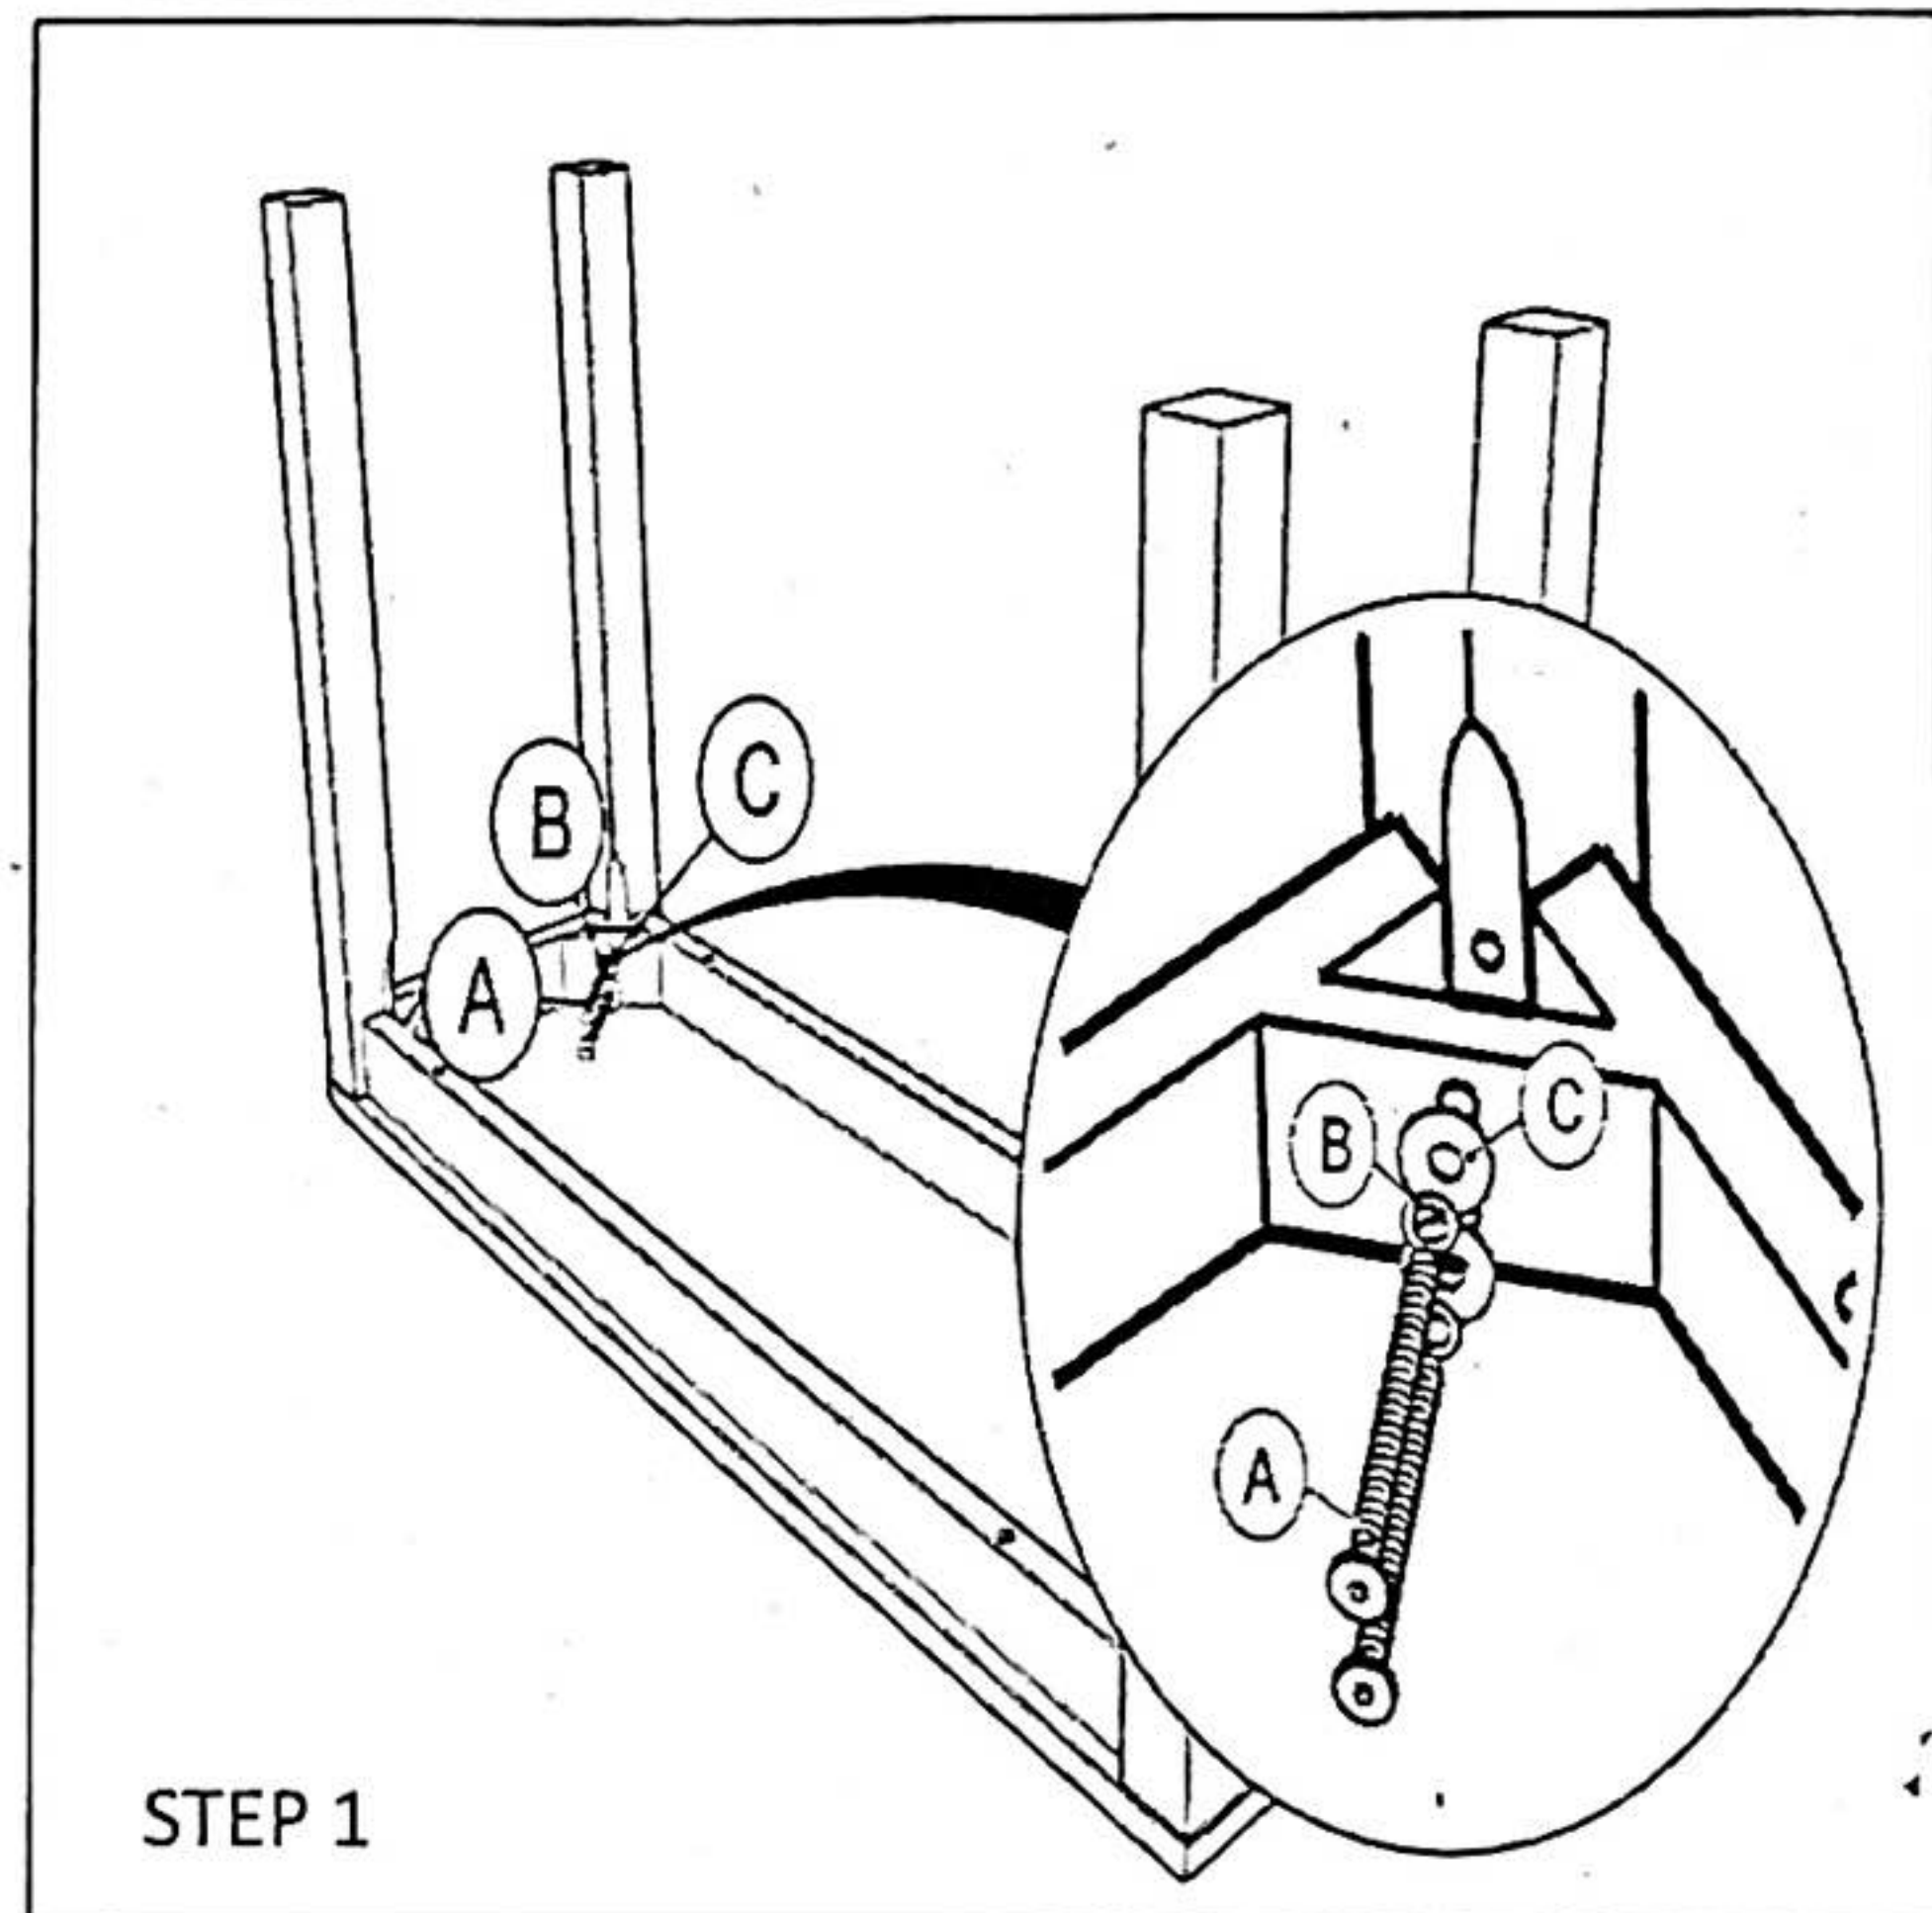

ASSEMBLY INSTRUCTIONS

MODEL : BC 2006

Thanks you for purchasing this quality product. Be sure to check all packing material carefully for small parts which may have come loose inside the carton during the shipment. Count all parts and metal hardware, compare all parts list below to be sure all parts are present.

NOTE : HARDWARE AND QUANTITY SHOW BELOW ARE FOR 1 UNIT ASSEMBLY.

HARDWARE LIST		
NO	DESCRIPTION	QTY
A.	 JCBC M6 x 60	8 PCS
B	 M6 SPRING WASHER	8 PCS
C.	 M6 FLAT WASHER	8 PCS
D	 ALLEN KEY	1 PCS

PART LIST		
NO	DESCRIPTION	QTY
1.	SEAT WITH APRON	1 PCS
2	BENCH LEG	4 PCS