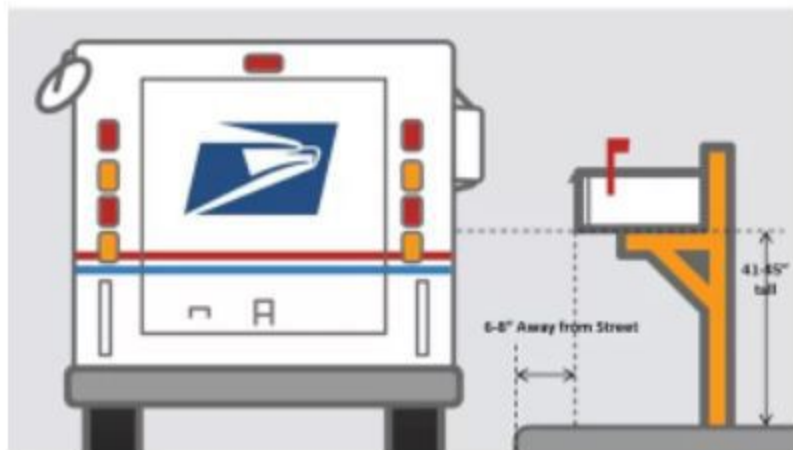

Weights & Dimensions

Overall

78" H x 6" W x 28" D

Overall Product Weight

35 lb.