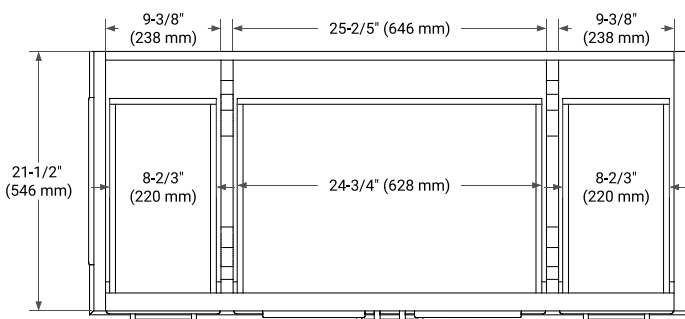

48" SINGLE SINK BASE CABINET

BASE CABINET DIMENSIONS

48" W x 21.5" D x 34.5" H

FEATURES

- Solid wood frame & plywood panels
- Dovetail drawers and joints
- Soft closing doors & drawers

HARDWARE FINISHES*

Brushed Nickel Satin Brass Matte Black Polished Chrome

49" SINGLE OVAL SINK COUNTERTOP WITH 0.75 IN. THICKNESS

OVERALL DIMENSIONS

49" W x 22" D x 0.75" H

COUNTERTOP OPTIONS

Carrara Marble

FEATURES

- Solid countertop with mitered edges & seams
- Undermount white oval sink
- Pre-drilled for 8" widespread faucet

INCLUDED

- Countertop
- Matching Backsplash
- Oval Sink

COUNTERTOP PLAN VIEW

EDGE SIDE VIEW

THREE DIMENSIONAL COUNTERTOP VIEW