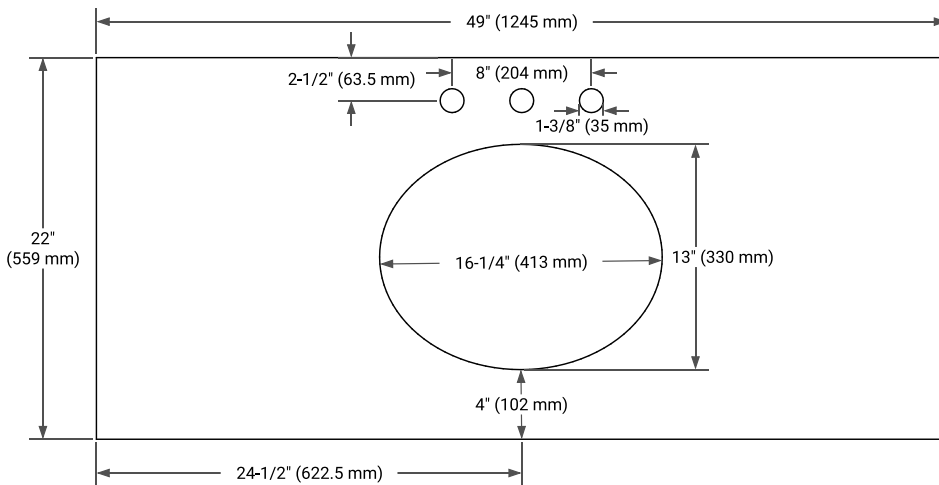

48" SINGLE SINK BASE CABINET

BASE CABINET DIMENSIONS

48" W x 21.5" D x 34.5" H

FEATURES

- Solid wood frame & plywood panels
- Dovetail drawers and joints
- Soft closing doors & drawers

HARDWARE FINISHES*

Brushed Nickel Satin Brass Matte Black Polished Chrome

49" SINGLE OVAL SINK COUNTERTOP WITH 0.75 IN. THICKNESS

OVERALL DIMENSIONS

49" W x 22" D x 0.75" H

COUNTERTOP OPTIONS

Carrara Marble

FEATURES

- Solid countertop with mitered edges & seams
- Undermount white oval sink
- Pre-drilled for 8" widespread faucet

INCLUDED

- Countertop
- Matching Backsplash
- Oval Sink

COUNTERTOP PLAN VIEW

EDGE SIDE VIEW

THREE DIMENSIONAL COUNTERTOP VIEW