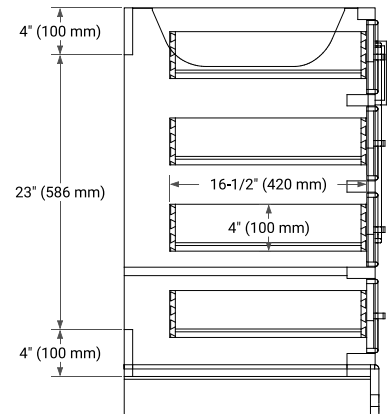

48" SINGLE SINK BASE CABINET

BASE CABINET DIMENSIONS

48" W x 21.5" D x 34.5" H

FEATURES

- Solid wood frame & plywood panels
- Dovetail drawers and joints
- Soft closing doors & drawers

HARDWARE FINISHES*

Brushed Nickel Satin Brass Matte Black Polished Chrome

49" SINGLE OVAL SINK COUNTERTOP WITH 0.75 IN. THICKNESS

OVERALL DIMENSIONS

49" W x 22" D x 0.75" H

COUNTERTOP OPTIONS

Carrara Marble

FEATURES

- Solid countertop with mitered edges & seams
- Undermount white oval sink
- Pre-drilled for 8" widespread faucet

INCLUDED

- Countertop
- Matching Backsplash
- Oval Sink

COUNTERTOP PLAN VIEW

EDGE SIDE VIEW

THREE DIMENSIONAL COUNTERTOP VIEW