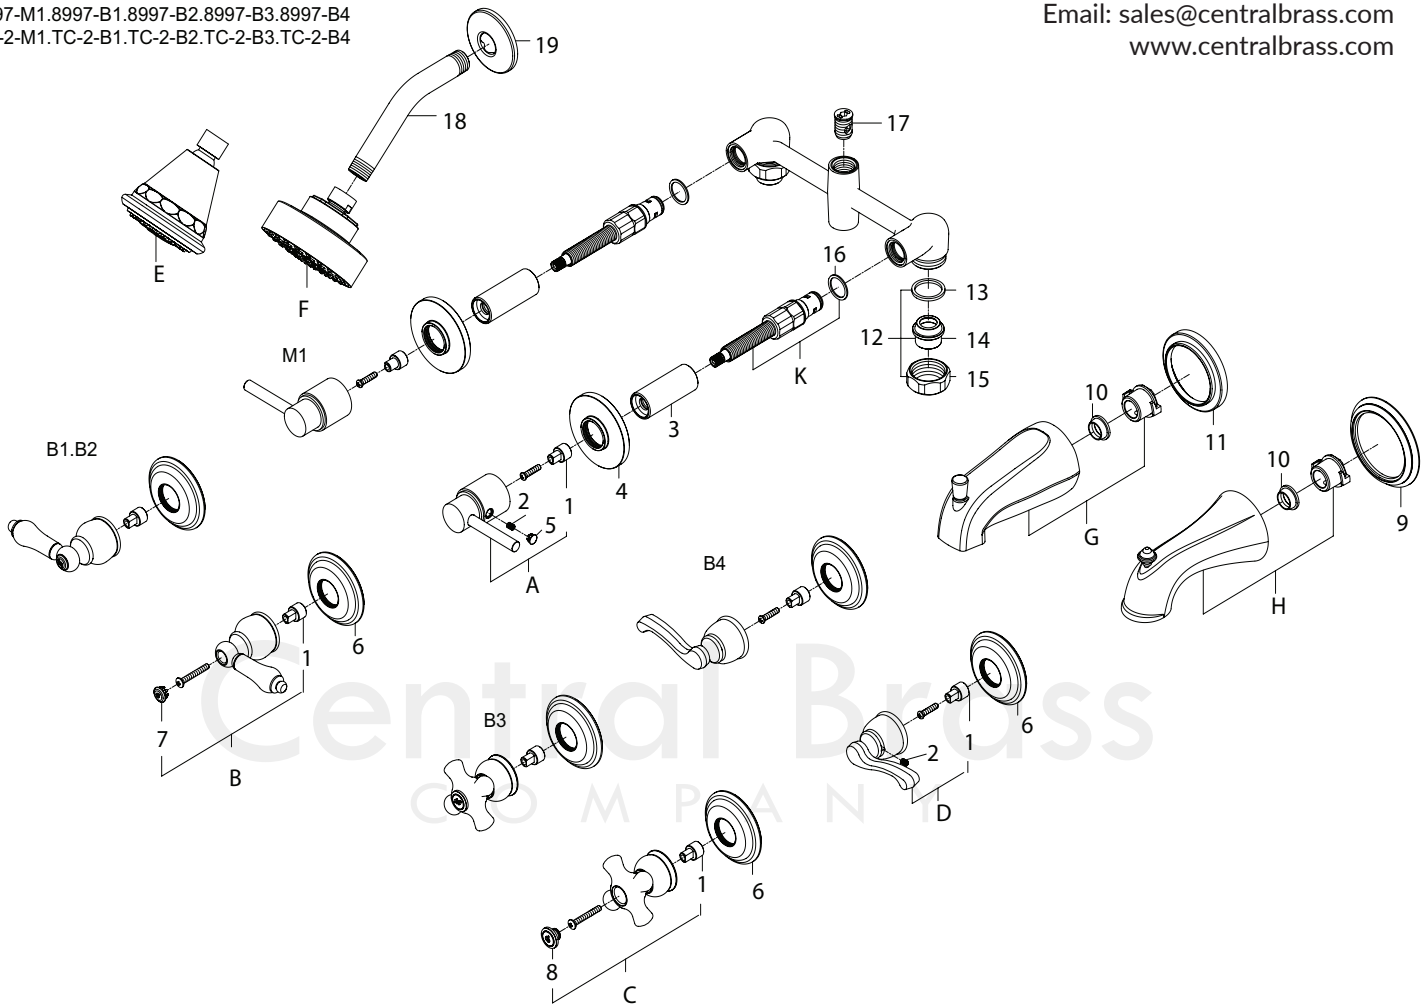

MODEL# 8968-XX, TC-3-XX

8997-M1.8997-B1.8997-B2.8997-B3.8997-B4
 TC-2-M1.TC-2-B1.TC-2-B2.TC-2-B3.TC-2-B4

Commerce, CA 90040

Fax: 323.888.9515

Email: sales@centralbrass.com

www.centralbrass.com

ITEM#	DESCRIPTION	ITEM#	DESCRIPTIONw
A	CS-49040* M1 Handle Kit	7	X-4900042C,H,P* Handle Button Hot/Cold/Plain
B	CS-49037* B1/B2 Handle Kit	8	X-4900062C,H,P* White Porcelain Handle Button Hot/Cold/Plain
C	CS-49038* B3 Handle Kit	9	X-4400002* Tub Spout Escutcheon
D	CS-49039* B4 Handle Kit	10	OP-640058 Tub Spout Cone Gasket
E	OP-640035* Four Function Showerhead 1.75 GPM	11	OP-640008* Tub Spout Escutcheon
F	OP-640038* Single Function Showerhead 1.75 GPM	12	CS-49032 Two/Three Handle Tub/Shower Valve Combo Union Nut
G	OP-640007* 1/2" IPS/SLIP-ON Tub Spout	13	OP-440050 Two/Three Handle Tub/Shower Union Nut Washer
H	X-64000021* 1/2" IPS/SLIP-ON Tub Spout	14	X1875 1/2"/CXC Union Inlets 2/PK
K	K-351-C,H Two Handle Ceramic Stem Cold/Hot	15	X1876-BB Union Nut 2/PK
1	CS-44004 Stem Spline to D Adapter	16	X1028-Y Nylon Gasket 25/PK
2	X-4900002 Handle 3/32" Allen Screw	17	268-TV R Two Handle Tub/Shower Valve Diverter Piston
3	CS-44006 M1 Handle Decorative Sleeve	18	714-WT-02* Two/Three Handle 6" Shower Arm
4	CS-64005* M1 Handle Escutcheon	19	X1035-SS* Two/Three Handle Shower Arm Flange 10/PK
5	X-4900044* M1 Handle Hole Cover		
6	X-4300030* B1/B2 Handle Escutcheon		